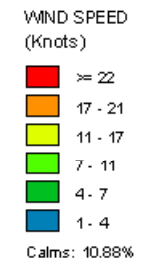

Santa Fe (23049)  
1985-2005  
Annual Average - all hours  
Average Speed = 8.86 kts

Santa Fe (23049)  
1985-2005  
Annual Average - 03 to 09Z  
Average Speed = 6.78 kts

Santa Fe (23049)  
1985-2005  
Annual Average - 10 to 15Z  
Average Speed = 7.52 kts