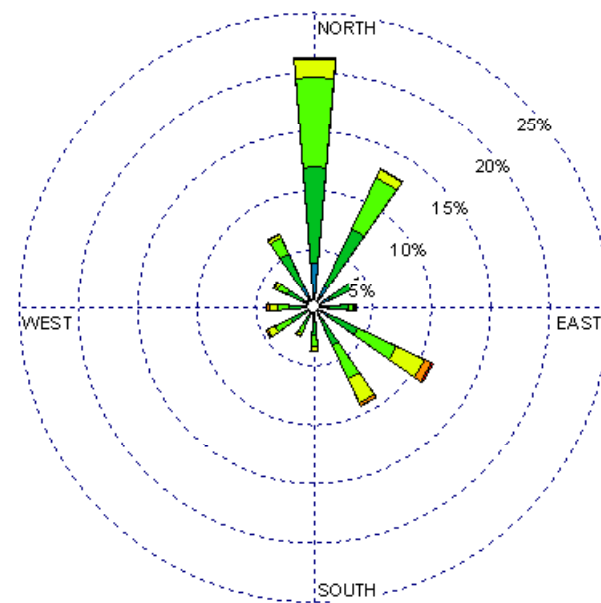

Santa Fe (23049)  
1985-2005  
Annual Average - all hours  
Average Speed = 8.86 kts

Santa Fe (23049)  
1985-2005  
Annual Average - 03 to 09Z  
Average Speed = 6.78 kts

Santa Fe (23049)  
1985-2005  
Annual Average - 10 to 15Z  
Average Speed = 7.52 kts

Santa Fe (23049)  
1985-2005  
Annual Average - 19 to 23Z  
Average Speed = 10.74 kts