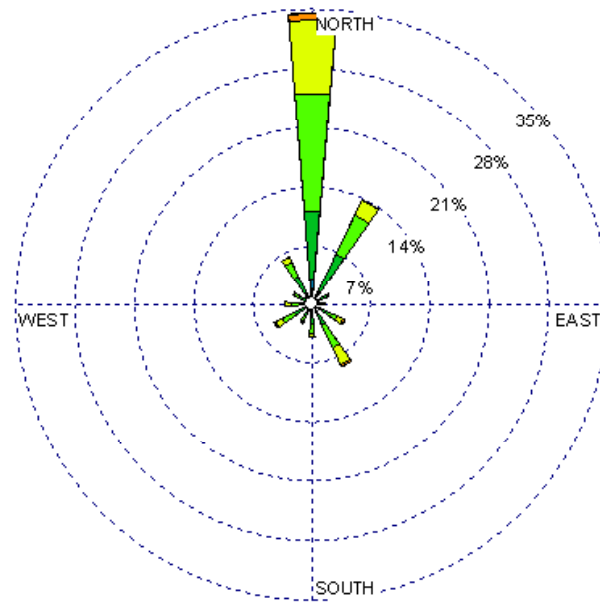

Santa Fe (23049)  
1985-2005  
Annual Average - all hours  
Average Speed = 8.86 kts

Santa Fe (23049)  
1985-2005  
Annual Average - 03 to 09Z  
Average Speed = 6.78 kts

Santa Fe (23049)  
1985-2005  
Annual Average - 10 to 15Z  
Average Speed = 7.52 kts

Santa Fe (23049)  
1985-2005  
Annual Average - 19 to 23Z  
Average Speed = 10.74 kts