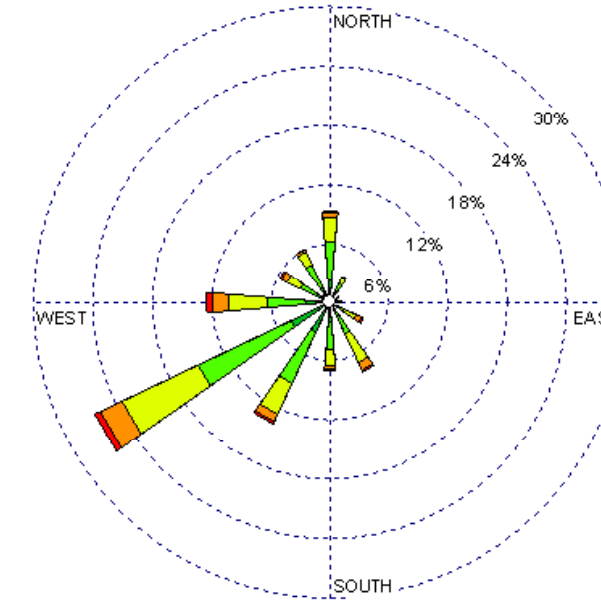

Santa Fe (23049)  
1985-2005  
Annual Average - all hours  
Average Speed = 8.86 kts

Santa Fe (23049)  
1985-2005  
Annual Average - 03 to 09Z  
Average Speed = 6.78 kts

Santa Fe (23049)  
1985-2005  
Annual Average - 10 to 15Z  
Average Speed = 7.52 kts

Santa Fe (23049)  
1985-2005  
Annual Average - 19 to 23Z  
Average Speed = 10.74 kts