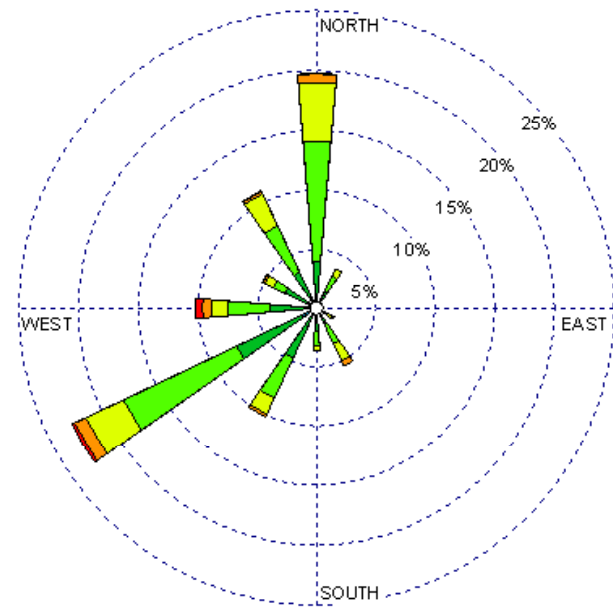

Santa Fe (23049)
1985-2005
December - All hours
Average Speed - 7.96 kt

Santa Fe (23049)
1985-2005
December - 03-09z
Average Speed - 6.32 kt

Santa Fe (23049)
1985-2005
December - 10-15z
Average Speed - 8.69 kt

Santa Fe (23049)
1985-2005
December - 19-23z
Average Speed - 8.76 kt