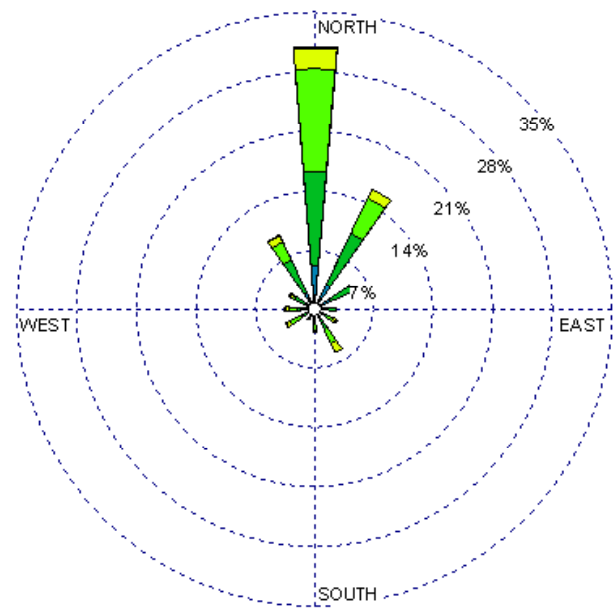

Santa Fe (23049)
1985-2005
December - All hours
Average Speed - 7.96 kt

Santa Fe (23049)
1985-2005
December - 03-09z
Average Speed - 6.32 kt

Santa Fe (23049)
1985-2005
December - 10-15z
Average Speed - 8.69 kt

Santa Fe (23049)
1985-2005
December - 19-23z
Average Speed - 8.76 kt