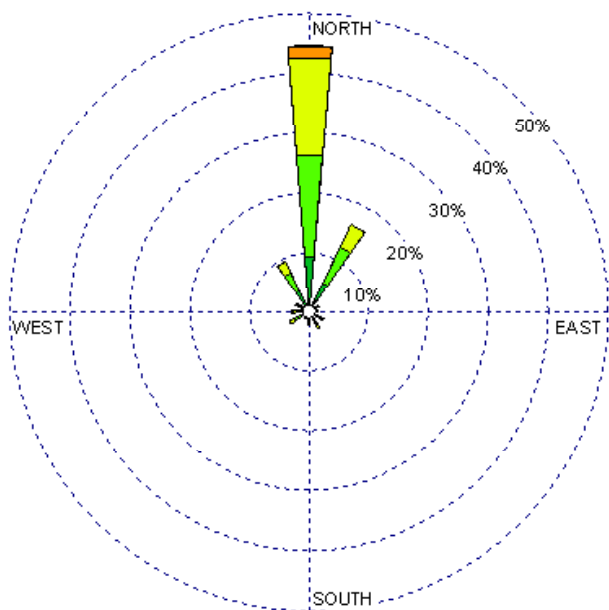

Santa Fe (23049)
1985-2005
December - All hours
Average Speed - 7.96 kt

Santa Fe (23049)
1985-2005
December - 03-09z
Average Speed - 6.32 kt

Santa Fe (23049)
1985-2005
December - 10-15z
Average Speed - 8.69 kt

Santa Fe (23049)
1985-2005
December - 19-23z
Average Speed - 8.76 kt