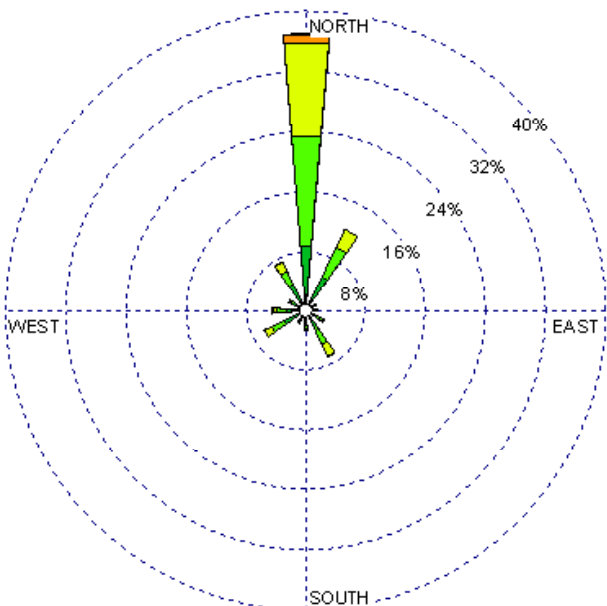

Santa Fe (23049)
1985-2005
February - All hours
Average Speed - 8.59 kt

Santa Fe (23049)
1985-2005
February - 03-09z
Average Speed - 6.73 kt

Santa Fe (23049)
1985-2005
February - 10-15z
Average Speed - 7.72 kt

Santa Fe (23049)
1985-2005
February - 19-23z
Average Speed - 10.60 kt