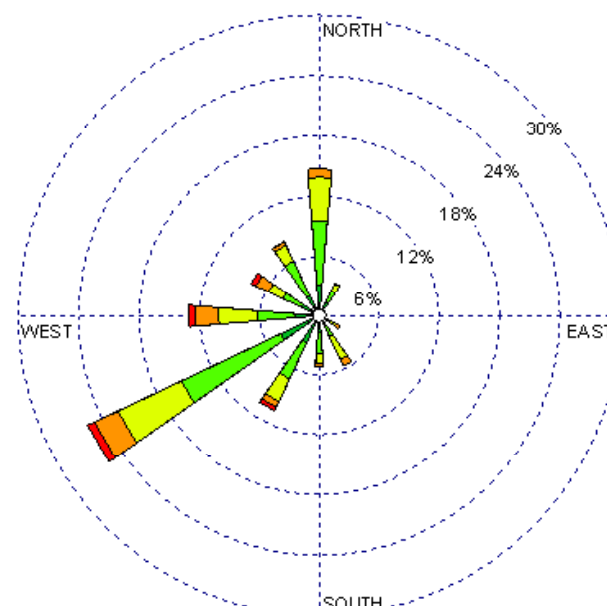

Santa Fe (23049)
1985-2005
February - All hours
Average Speed - 8.59 kt

Santa Fe (23049)
1985-2005
February - 03-09z
Average Speed - 6.73 kt

Santa Fe (23049)
1985-2005
February - 10-15z
Average Speed - 7.72 kt

Santa Fe (23049)
1985-2005
February - 19-23z
Average Speed - 10.60 kt