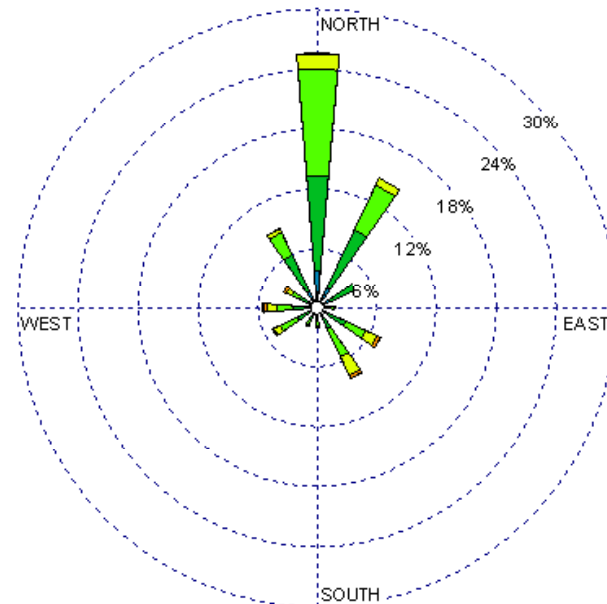

Santa Fe (23049)
1985-2005
February - All hours
Average Speed - 8.59 kt

Santa Fe (23049)
1985-2005
February - 03-09z
Average Speed - 6.73 kt

Santa Fe (23049)
1985-2005
February - 10-15z
Average Speed - 7.72 kt

Santa Fe (23049)
1985-2005
February - 19-23z
Average Speed - 10.60 kt