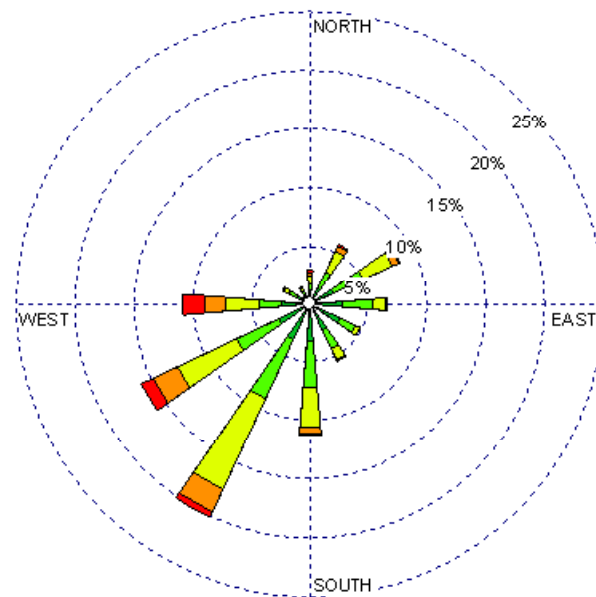

Tucumcari (23048)  
1985-2005  
Annual Average - all hours  
Average Speed = 9.29 kts

Tucumcari (23048)  
1985-2005  
Annual Average - 03 to 09Z  
Average Speed = 8.07 kts

Tucumcari (23048)  
1985-2005  
Annual Average - 10 to 15Z  
Average Speed = 7.75 kts

Tucumcari (23048)  
1985-2005  
Annual Average - 19 to 23Z  
Average Speed = 10.79 kts