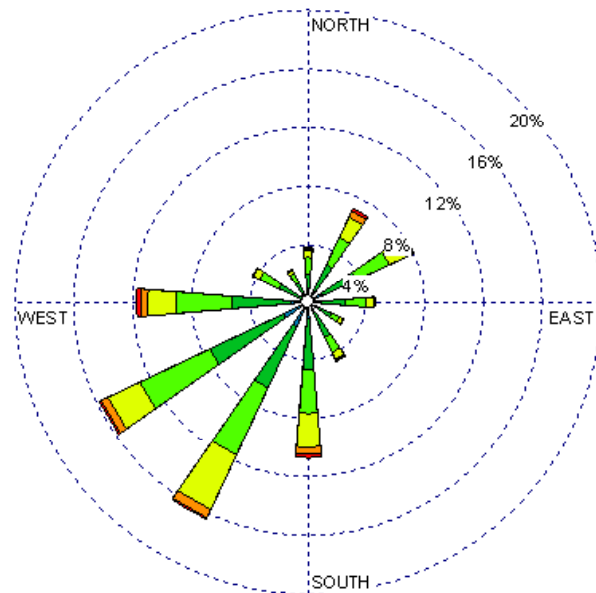

Tucumcari (23048)  
1985-2005  
Annual Average - all hours  
Average Speed = 9.29 kts

Tucumcari (23048)  
1985-2005  
Annual Average - 03 to 09Z  
Average Speed = 8.07 kts

Tucumcari (23048)  
1985-2005  
Annual Average - 10 to 15Z  
Average Speed = 7.75 kts

Tucumcari (23048)  
1985-2005  
Annual Average - 19 to 23Z  
Average Speed = 10.79 kts