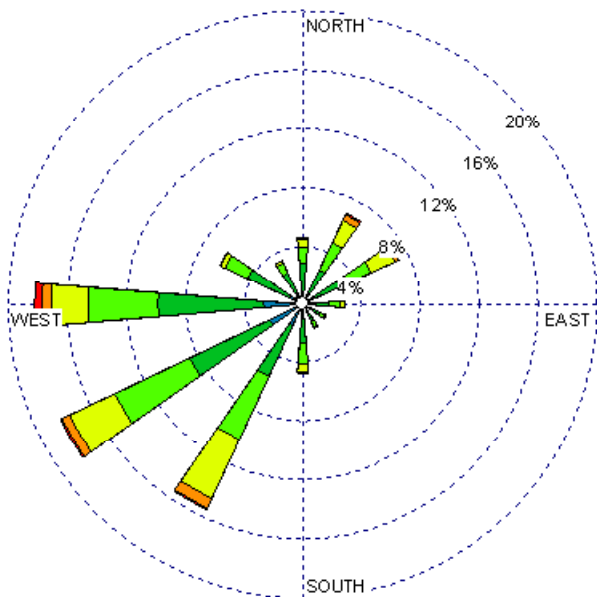

Tucumcari (23048)  
1985-2005  
Annual Average - all hours  
Average Speed = 9.29 kts

Tucumcari (23048)  
1985-2005  
Annual Average - 03 to 09Z  
Average Speed = 8.07 kts

Tucumcari (23048)  
1985-2005  
Annual Average - 10 to 15Z  
Average Speed = 7.75 kts

Tucumcari (23048)  
1985-2005  
Annual Average - 19 to 23Z  
Average Speed = 10.79 kts