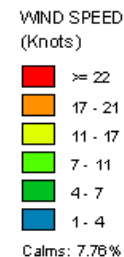

Tucumcari (23048)  
1985-2005  
Annual Average - all hours  
Average Speed = 9.29 kts

Tucumcari (23048)  
1985-2005  
Annual Average - 03 to 09Z  
Average Speed = 8.07 kts

Tucumcari (23048)  
1985-2005  
Annual Average - 10 to 15Z  
Average Speed = 7.75 kts