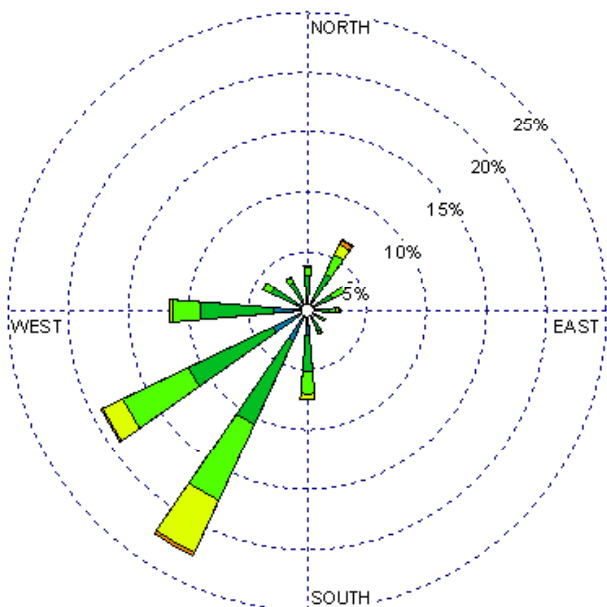

Tucumcari (23048)
1985-2005
August - All hours
Average Speed -8.11 kt

Tucumcari (23048)
1985-2005
August - 03-09z
Average Speed -7.35 kt

Tucumcari (23048)
1985-2005
August - 10-15z
Average Speed -6.53 kt

Tucumcari (23048)
1985-2005
August - 19-23z
Average Speed -9.30 kt