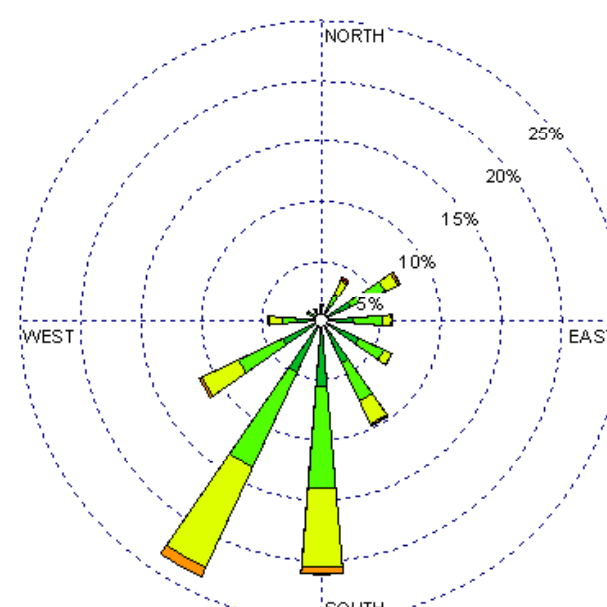

Tucumcari (23048)
1985-2005
August - All hours
Average Speed -8.11 kt

Tucumcari (23048)
1985-2005
August - 03-09z
Average Speed -7.35 kt

Tucumcari (23048)
1985-2005
August - 10-15z
Average Speed -6.53 kt

Tucumcari (23048)
1985-2005
August - 19-23z
Average Speed -9.30 kt