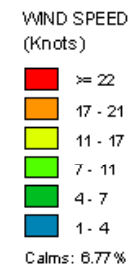

Tucumcari (23048)
1985-2005
August - All hours
Average Speed -8.11 kt

Tucumcari (23048)
1985-2005
August - 03-09z
Average Speed -7.35 kt

Tucumcari (23048)
1985-2005
August - 10-15z
Average Speed -6.53 kt