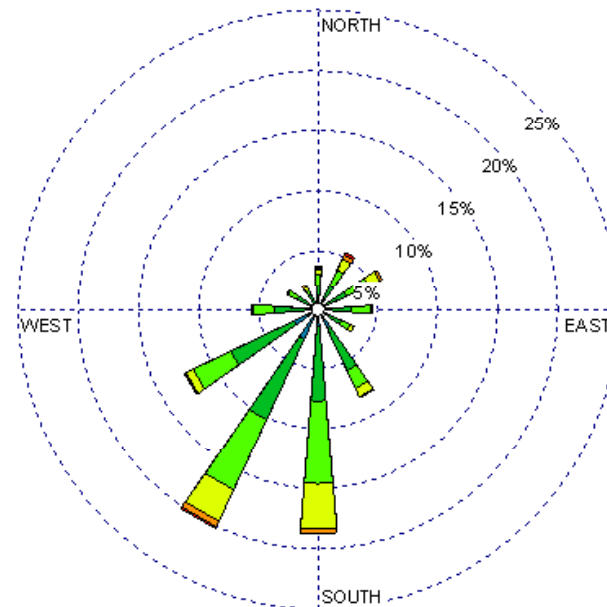

Tucumcari (23048)
1985-2005
August - All hours
Average Speed -8.11 kt

Tucumcari (23048)
1985-2005
August - 03-09z
Average Speed -7.35 kt

Tucumcari (23048)
1985-2005
August - 10-15z
Average Speed -6.53 kt

Tucumcari (23048)
1985-2005
August - 19-23z
Average Speed -9.30 kt