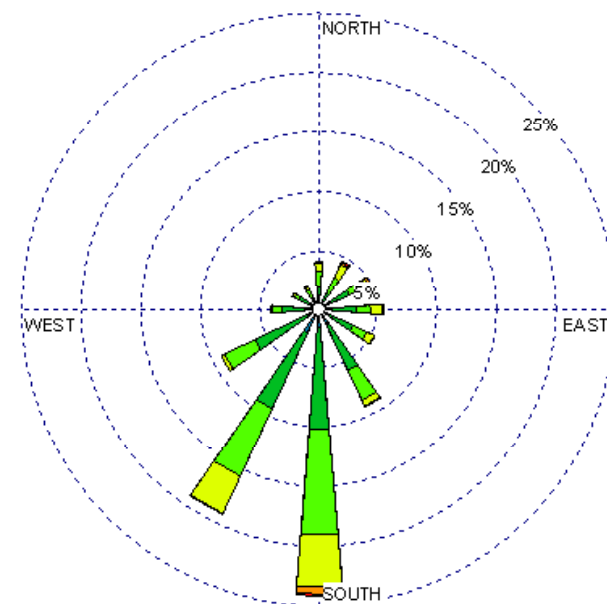

Tucumcari (23048)
 1985-2005
 July - All hours
 Average Speed -8.64 kt

Tucumcari (23048)
 1985-2005
 July - 03-09z
 Average Speed -7.60 kt

Tucumcari (23048)
 1985-2005
 July - 10-15z
 Average Speed -7.27 kt

Tucumcari (23048)
 1985-2005
 July - 19-23z
 Average Speed -9.82 kt