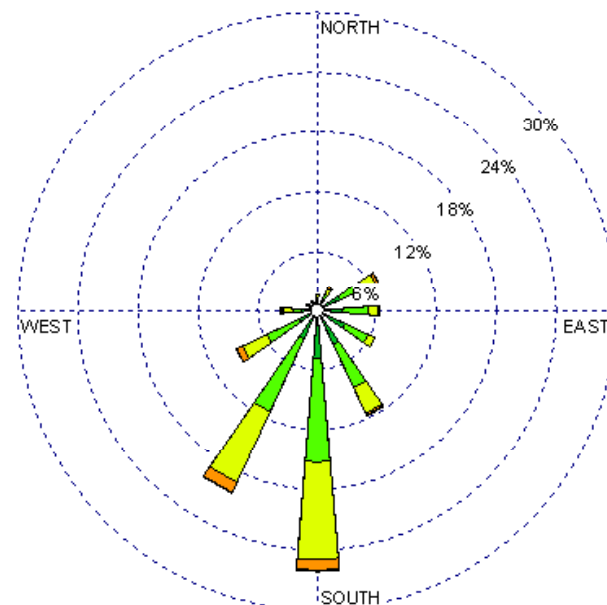

Tucumcari (23048)
 1985-2005
 July - All hours
 Average Speed -8.64 kt

Tucumcari (23048)
 1985-2005
 July - 03-09z
 Average Speed -7.60 kt

Tucumcari (23048)
 1985-2005
 July - 10-15z
 Average Speed -7.27 kt

Tucumcari (23048)
 1985-2005
 July - 19-23z
 Average Speed -9.82 kt