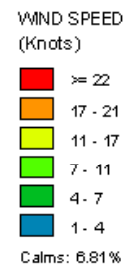

Tucumcari (23048)
 1985-2005
 July - All hours
 Average Speed -8.64 kt

Tucumcari (23048)
 1985-2005
 July - 03-09z
 Average Speed -7.60 kt

Tucumcari (23048)
 1985-2005
 July - 10-15z
 Average Speed -7.27 kt