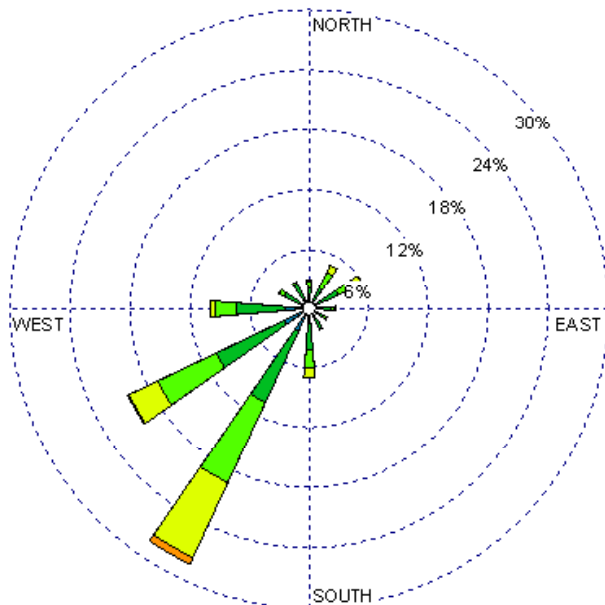

Tucumcari (23048)
 1985-2005
 July - All hours
 Average Speed -8.64 kt

Tucumcari (23048)
 1985-2005
 July - 03-09z
 Average Speed -7.60 kt

Tucumcari (23048)
 1985-2005
 July - 10-15z
 Average Speed -7.27 kt

Tucumcari (23048)
 1985-2005
 July - 19-23z
 Average Speed -9.82 kt