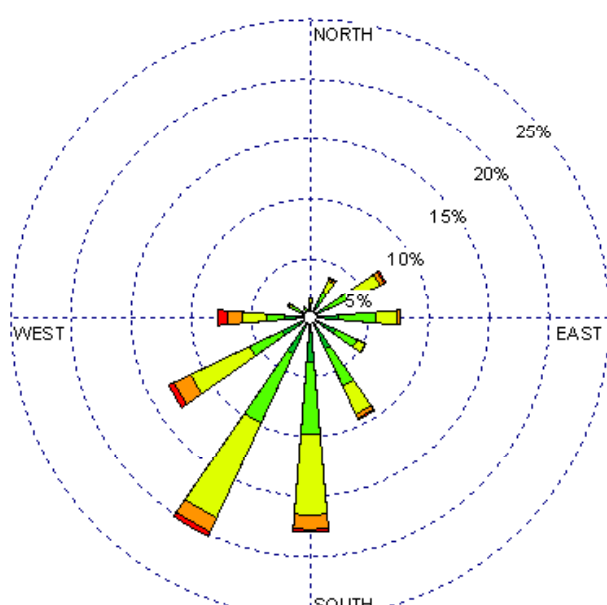

Tucumcari (23048)  
1985-2005  
June - All hours  
Average Speed -9.45 kt

Tucumcari (23048)  
1985-2005  
June - 03-09z  
Average Speed -8.95 kt

Tucumcari (23048)  
1985-2005  
June - 10-15z  
Average Speed -8.03 kt

Tucumcari (23048)  
1985-2005  
June - 19-23z  
Average Speed -10.57 kt