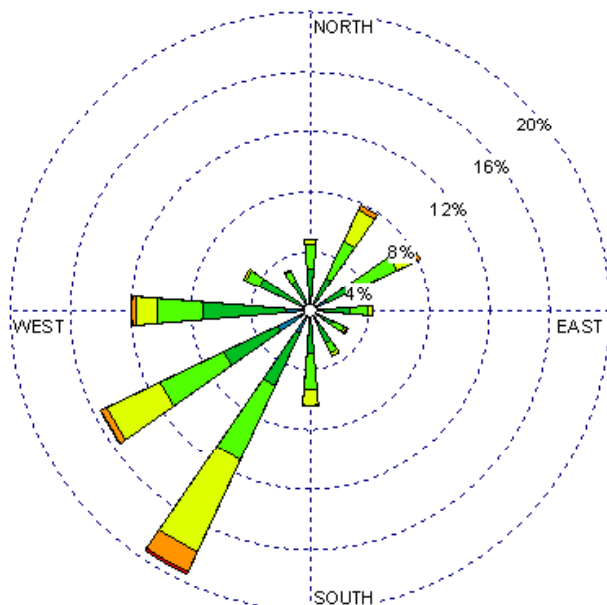

Tucumcari (23048)  
1985-2005  
June - All hours  
Average Speed -9.45 kt

Tucumcari (23048)  
1985-2005  
June - 03-09z  
Average Speed -8.95 kt

Tucumcari (23048)  
1985-2005  
June - 10-15z  
Average Speed -8.03 kt

Tucumcari (23048)  
1985-2005  
June - 19-23z  
Average Speed -10.57 kt