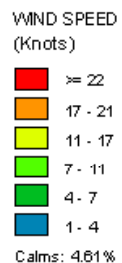

Tucumcari (23048)  
1985-2005  
June - All hours  
Average Speed -9.45 kt

Tucumcari (23048)  
1985-2005  
June - 03-09z  
Average Speed -8.95 kt

Tucumcari (23048)  
1985-2005  
June - 10-15z  
Average Speed -8.03 kt