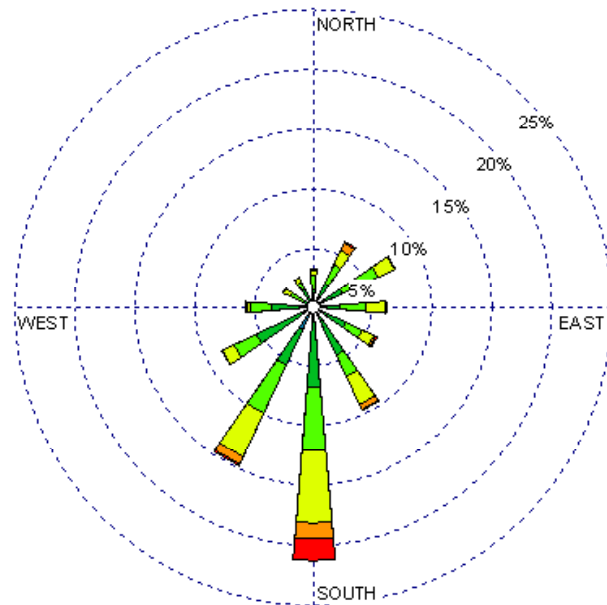

Tucumcari (23048)  
1985-2005  
June - All hours  
Average Speed -9.45 kt

Tucumcari (23048)  
1985-2005  
June - 03-09z  
Average Speed -8.95 kt

Tucumcari (23048)  
1985-2005  
June - 10-15z  
Average Speed -8.03 kt

Tucumcari (23048)  
1985-2005  
June - 19-23z  
Average Speed -10.57 kt