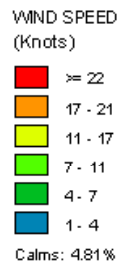

Tucumcari (23048)
1985-2005
March - All hours
Average Speed -10.37 kt

Tucumcari (23048)
1985-2005
March - 03-09z
Average Speed -8.76 kt

Tucumcari (23048)
1985-2005
March - 10-15z
Average Speed -8.49 kt

Tucumcari (23048)
1985-2005
March - 19-23z
Average Speed -12.04 kt