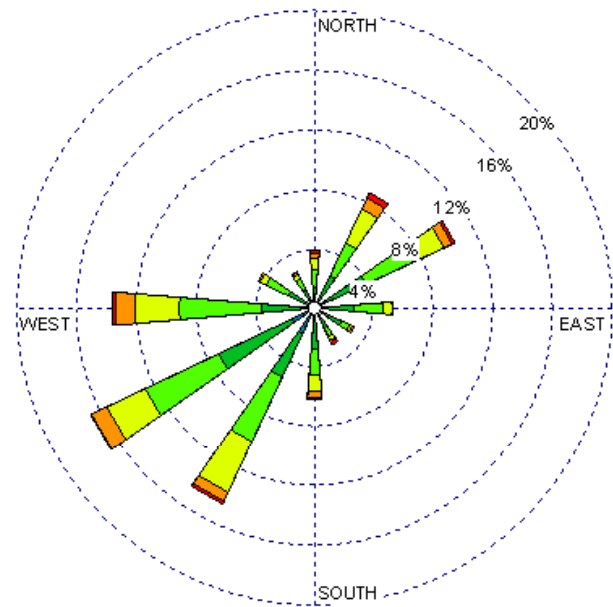

Tucumcari (23048)
1985-2005
March - All hours
Average Speed -10.37 kt

Tucumcari (23048)
1985-2005
March - 03-09z
Average Speed -8.76 kt

Tucumcari (23048)
1985-2005
March - 10-15z
Average Speed -8.49 kt

Tucumcari (23048)
1985-2005
March - 19-23z
Average Speed -12.04 kt