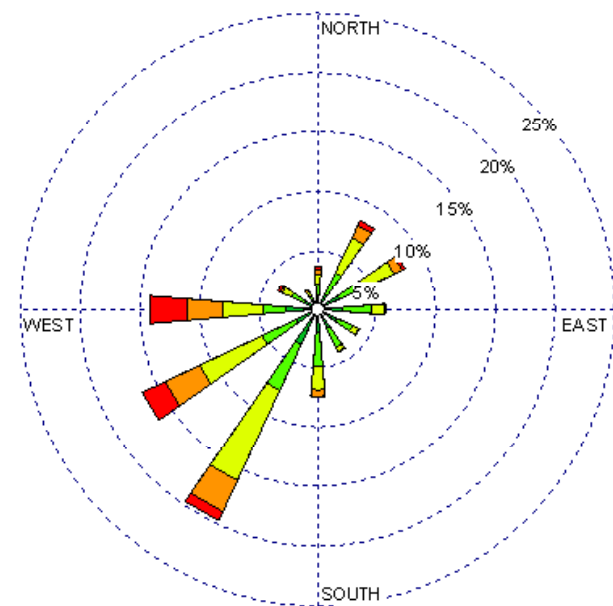

Tucumcari (23048)
1985-2005
March - All hours
Average Speed -10.37 kt

Tucumcari (23048)
1985-2005
March - 03-09z
Average Speed -8.76 kt

Tucumcari (23048)
1985-2005
March - 10-15z
Average Speed -8.49 kt

Tucumcari (23048)
1985-2005
March - 19-23z
Average Speed -12.04 kt