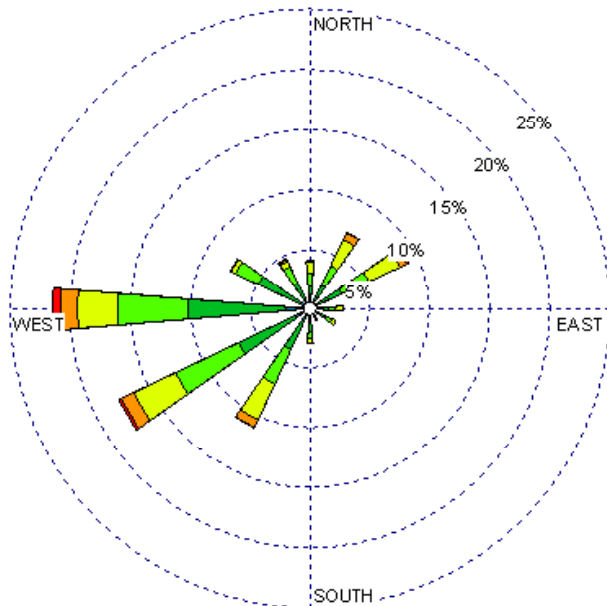

Tucumcari (23048)
1985-2005
March - All hours
Average Speed -10.37 kt

Tucumcari (23048)
1985-2005
March - 03-09z
Average Speed -8.76 kt

Tucumcari (23048)
1985-2005
March - 10-15z
Average Speed -8.49 kt

Tucumcari (23048)
1985-2005
March - 19-23z
Average Speed -12.04 kt