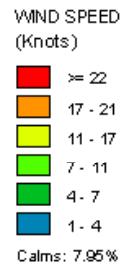

Tucumcari (23048)
1985-2005
March - All hours
Average Speed -10.37 kt

Tucumcari (23048)
1985-2005
March - 03-09z
Average Speed -8.76 kt

Tucumcari (23048)
1985-2005
March - 10-15z
Average Speed -8.49 kt

Tucumcari (23048)
1985-2005
March - 19-23z
Average Speed -12.04 kt