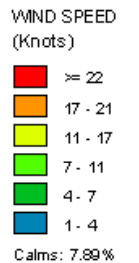

Tucumcari (23048)
1985-2005
March - All hours
Average Speed -10.37 kt

Tucumcari (23048)
1985-2005
March - 03-09z
Average Speed -8.76 kt

Tucumcari (23048)
1985-2005
March - 10-15z
Average Speed -8.49 kt

Tucumcari (23048)
1985-2005
March - 19-23z
Average Speed -12.04 kt