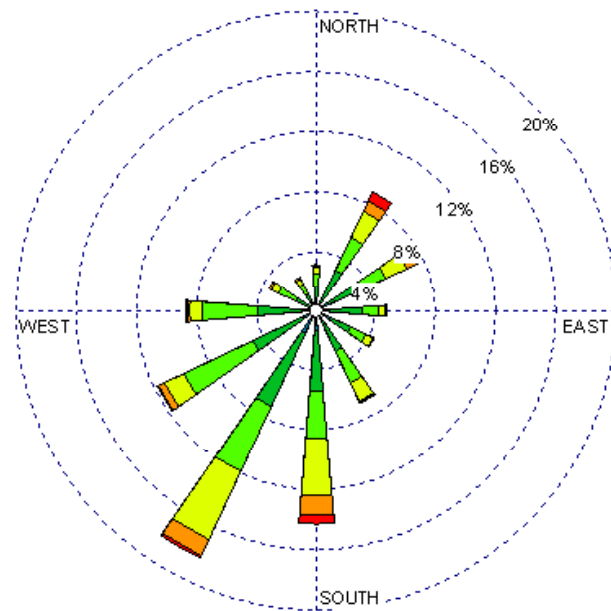

Tucumcari (23048)
1985-2005
May - All hours
Average Speed -10.18 kt

Tucumcari (23048)
1985-2005
May - 03-09z
Average Speed -8.84 kt

Tucumcari (23048)
1985-2005
May - 10-15z
Average Speed -8.65 kt

Tucumcari (23048)
1985-2005
May - 19-23z
Average Speed -11.85 kt