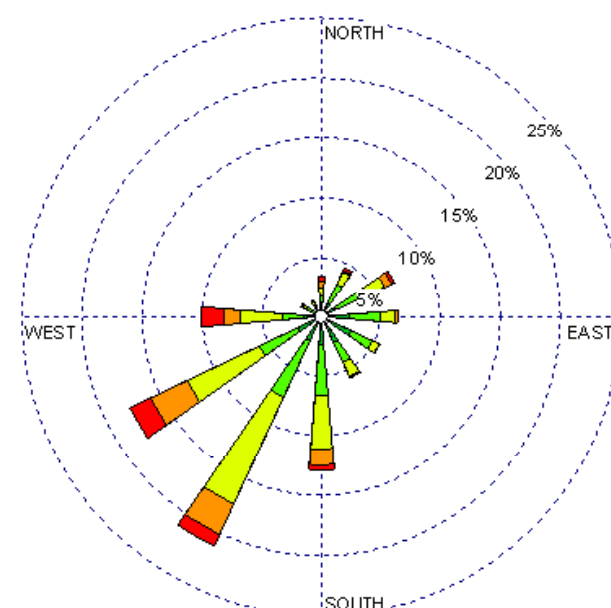

Tucumcari (23048)
1985-2005
May - All hours
Average Speed -10.18 kt

Tucumcari (23048)
1985-2005
May - 03-09z
Average Speed -8.84 kt

Tucumcari (23048)
1985-2005
May - 10-15z
Average Speed -8.65 kt

Tucumcari (23048)
1985-2005
May - 19-23z
Average Speed -11.85 kt