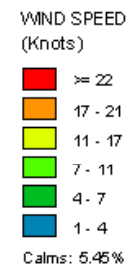

Tucumcari (23048)
1985-2005
May - All hours
Average Speed -10.18 kt

Tucumcari (23048)
1985-2005
May - 03-09z
Average Speed -8.84 kt

Tucumcari (23048)
1985-2005
May - 10-15z
Average Speed -8.65 kt

Tucumcari (23048)
1985-2005
May - 19-23z
Average Speed -11.85 kt