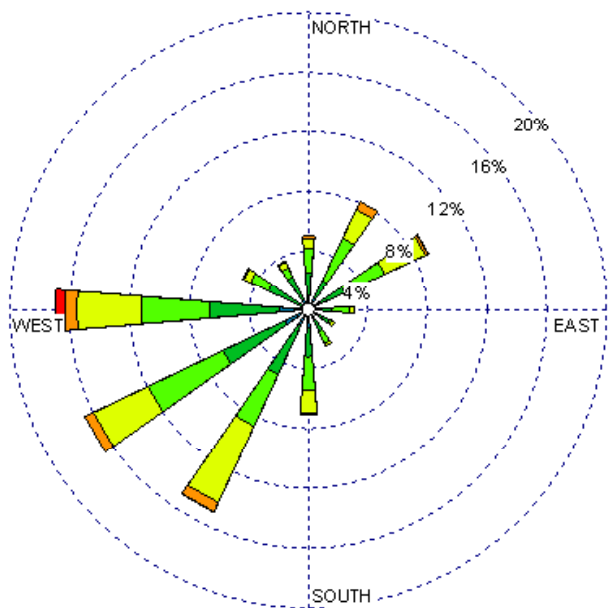

Tucumcari (23048)
1985-2005
May - All hours
Average Speed -10.18 kt

Tucumcari (23048)
1985-2005
May - 03-09z
Average Speed -8.84 kt

Tucumcari (23048)
1985-2005
May - 10-15z
Average Speed -8.65 kt

Tucumcari (23048)
1985-2005
May - 19-23z
Average Speed -11.85 kt