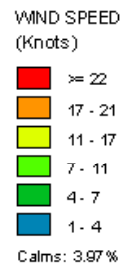

Tucumcari (23048)
1985-2005
May - All hours
Average Speed -10.18 kt

Tucumcari (23048)
1985-2005
May - 03-09z
Average Speed -8.84 kt

Tucumcari (23048)
1985-2005
May - 10-15z
Average Speed -8.65 kt

Tucumcari (23048)
1985-2005
May - 19-23z
Average Speed -11.85 kt