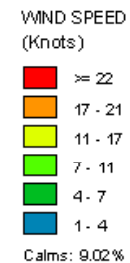

Tucumcari (23048)
1985-2005
November - All hours
Average Speed -9.29 kt

Tucumcari (23048)
1985-2005
November - 03-09z
Average Speed -7.88 kt

Tucumcari (23048)
1985-2005
November - 10-15z
Average Speed -8.06 kt