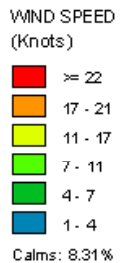

Tucumcari (23048)
1985-2005
November - All hours
Average Speed -9.29 kt

Tucumcari (23048)
1985-2005
November - 03-09z
Average Speed -7.88 kt

Tucumcari (23048)
1985-2005
November - 10-15z
Average Speed -8.06 kt