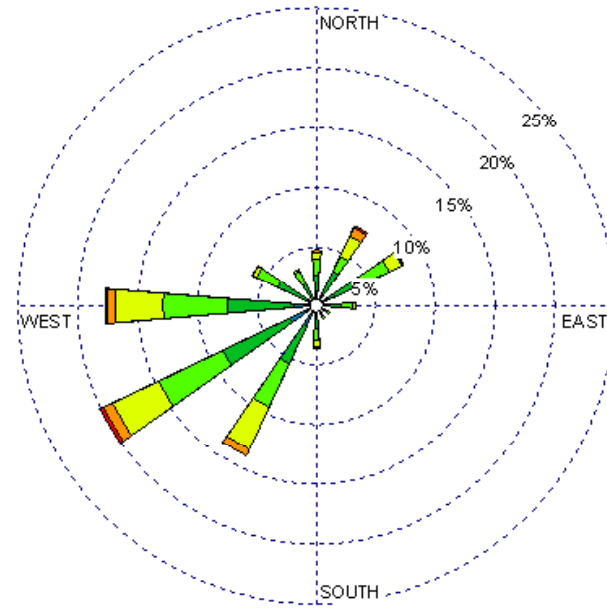

Tucumcari (23048)
1985-2005
November - All hours
Average Speed -9.29 kt

Tucumcari (23048)
1985-2005
November - 03-09z
Average Speed -7.88 kt

Tucumcari (23048)
1985-2005
November - 10-15z
Average Speed -8.06 kt

Tucumcari (23048)
1985-2005
November - 19-23z
Average Speed -10.76 kt