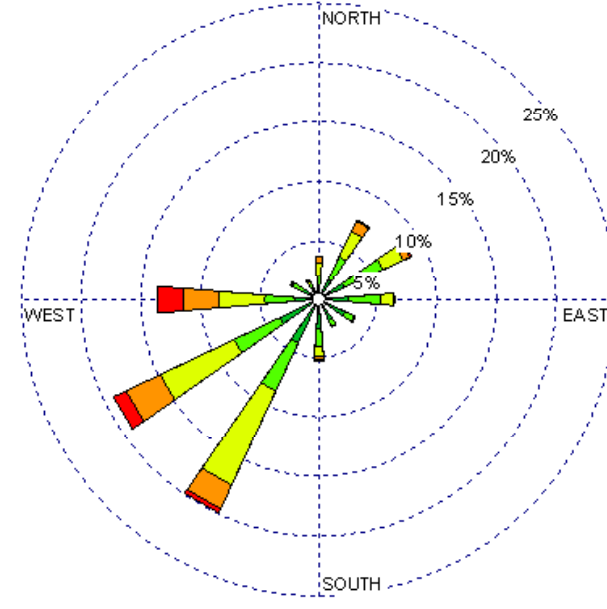

Tucumcari (23048)
1985-2005
November - All hours
Average Speed -9.29 kt

Tucumcari (23048)
1985-2005
November - 03-09z
Average Speed -7.88 kt

Tucumcari (23048)
1985-2005
November - 10-15z
Average Speed -8.06 kt

Tucumcari (23048)
1985-2005
November - 19-23z
Average Speed -10.76 kt