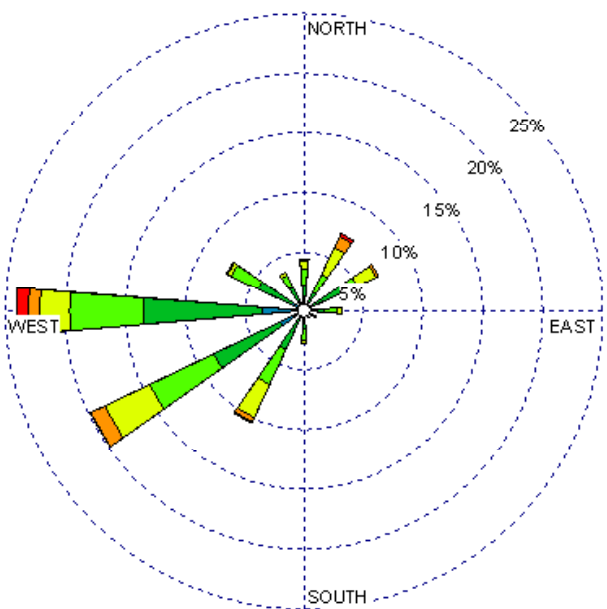

Tucumcari (23048)
1985-2005
November - All hours
Average Speed -9.29 kt

Tucumcari (23048)
1985-2005
November - 03-09z
Average Speed -7.88 kt

Tucumcari (23048)
1985-2005
November - 10-15z
Average Speed -8.06 kt

Tucumcari (23048)
1985-2005
November - 19-23z
Average Speed -10.76 kt