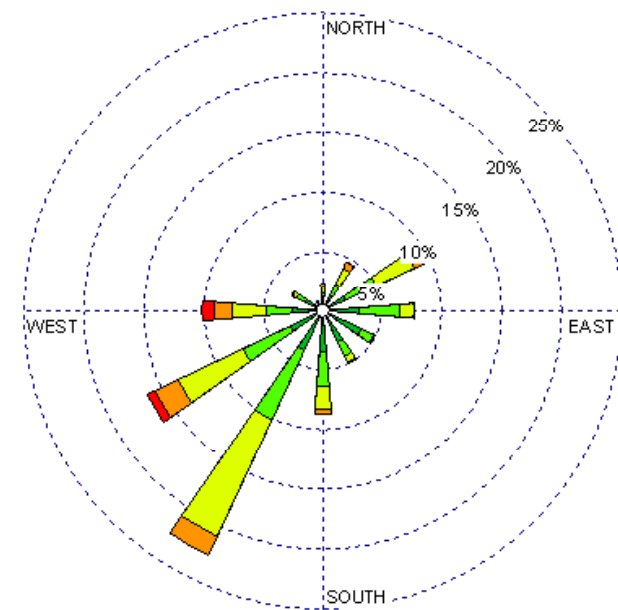

Tucumcari (23048)
 1985-2005
 October - All hours
 Average Speed -8.61 kt

Tucumcari (23048)
 1985-2005
 October - 03-09z
 Average Speed -7.37 kt

Tucumcari (23048)
 1985-2005
 October - 10-15z
 Average Speed -7.28 kt

Tucumcari (23048)
 1985-2005
 October - 19-23z
 Average Speed -10.22 kt