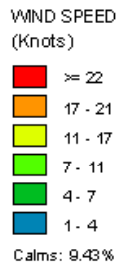

Tucumcari (23048)
 1985-2005
 October - All hours
 Average Speed -8.61 kt

Tucumcari (23048)
 1985-2005
 October - 03-09z
 Average Speed -7.37 kt

Tucumcari (23048)
 1985-2005
 October - 10-15z
 Average Speed -7.28 kt