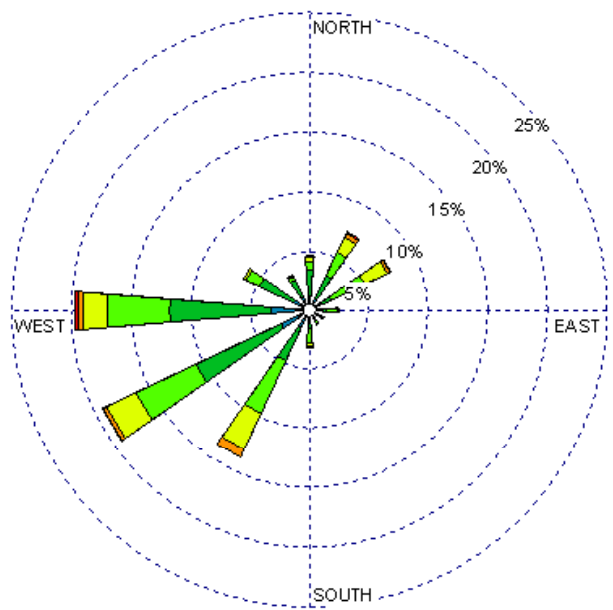

Tucumcari (23048)
 1985-2005
 October - All hours
 Average Speed -8.61 kt

Tucumcari (23048)
 1985-2005
 October - 03-09z
 Average Speed -7.37 kt

Tucumcari (23048)
 1985-2005
 October - 10-15z
 Average Speed -7.28 kt

Tucumcari (23048)
 1985-2005
 October - 19-23z
 Average Speed -10.22 kt