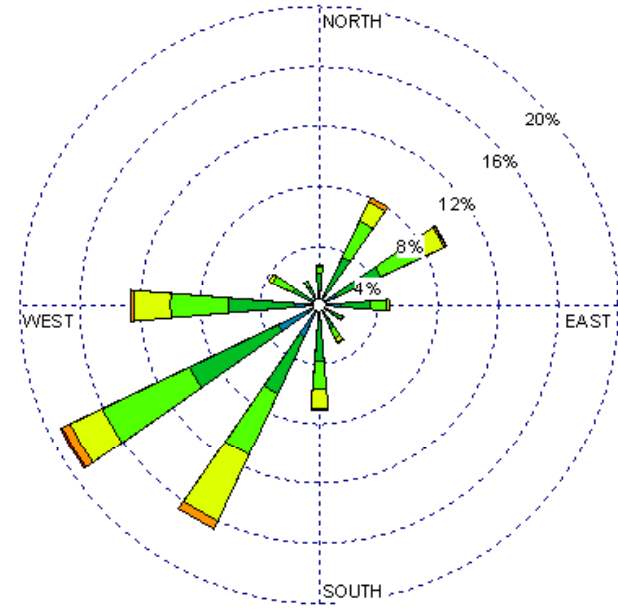

Tucumcari (23048)
 1985-2005
 October - All hours
 Average Speed -8.61 kt

Tucumcari (23048)
 1985-2005
 October - 03-09z
 Average Speed -7.37 kt

Tucumcari (23048)
 1985-2005
 October - 10-15z
 Average Speed -7.28 kt

Tucumcari (23048)
 1985-2005
 October - 19-23z
 Average Speed -10.22 kt