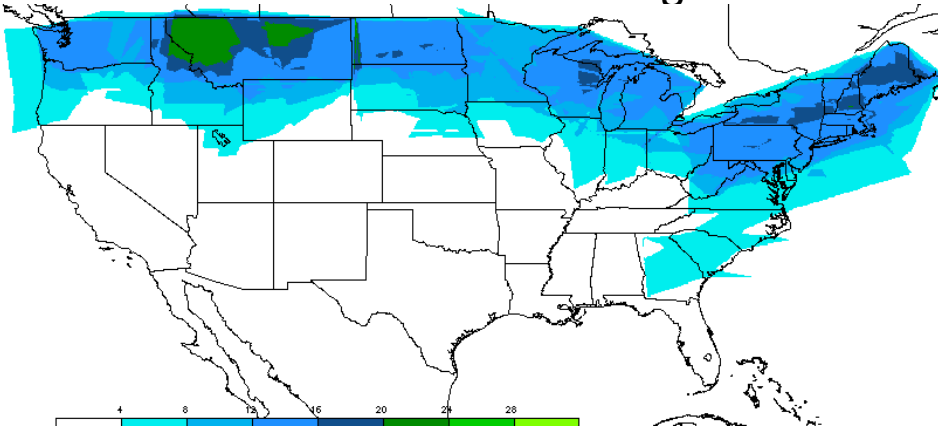

00Z Jun 2001-03 Icing