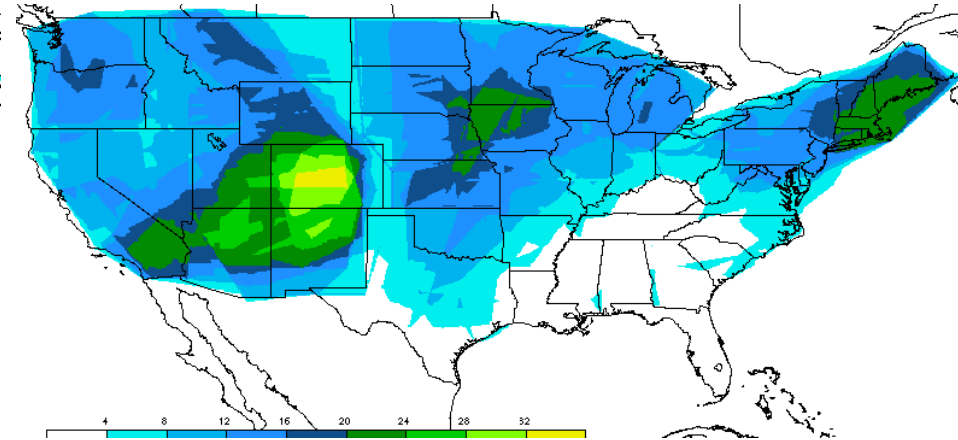

00Z Jun 2001-03 Low Turb