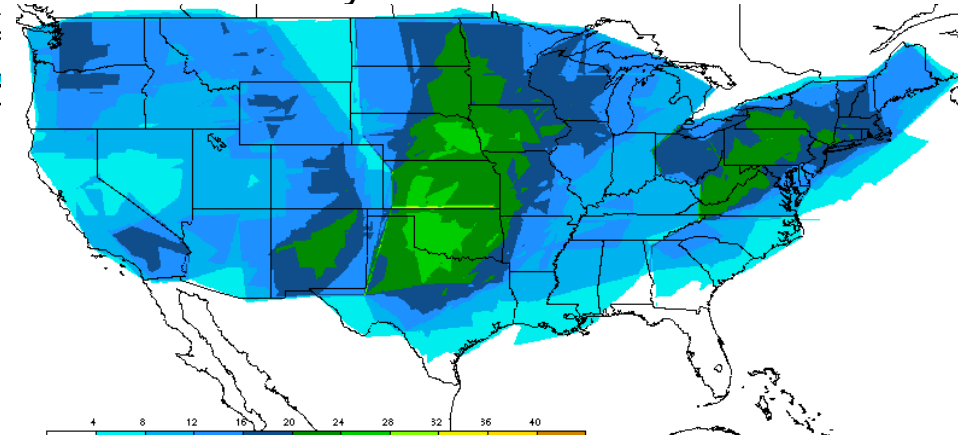

06Z May 2001-03 Icing

06Z May 2001-03 IFR

06Z May 2001-03 Mtn Obsc

06Z May 2001-03 All Parameters

12Z May 2001-03 High Turb

12Z May 2001-03 Low Turb

12Z May 2001-03 Icing

12Z May 2001-03 IFR