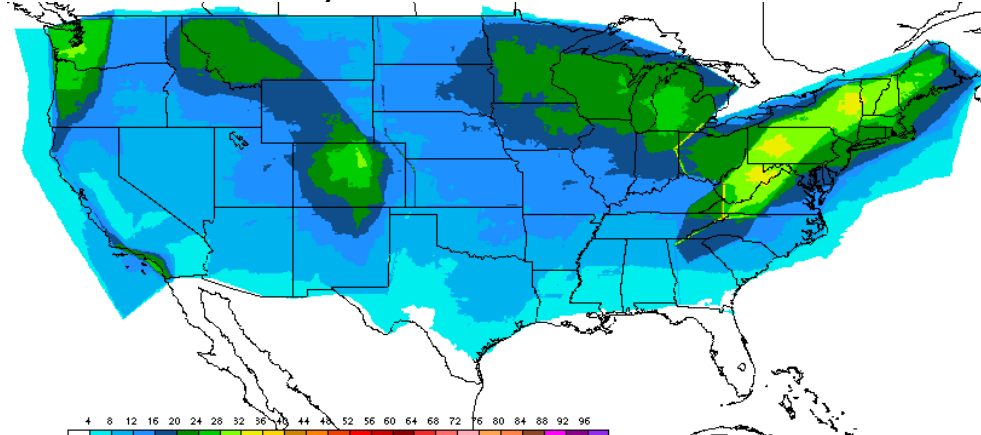

12Z May 2001-03 Mtn Obsc

12Z May 2001-03 All Parameters

18Z May 2001-03 High Turb

18Z May 2001-03 Low Turb

18Z May 2001-03 Icing

18Z May 2001-03 IFR

18Z May 2001-03 Mtn Obsc

18Z May 2001-03 All Parameters