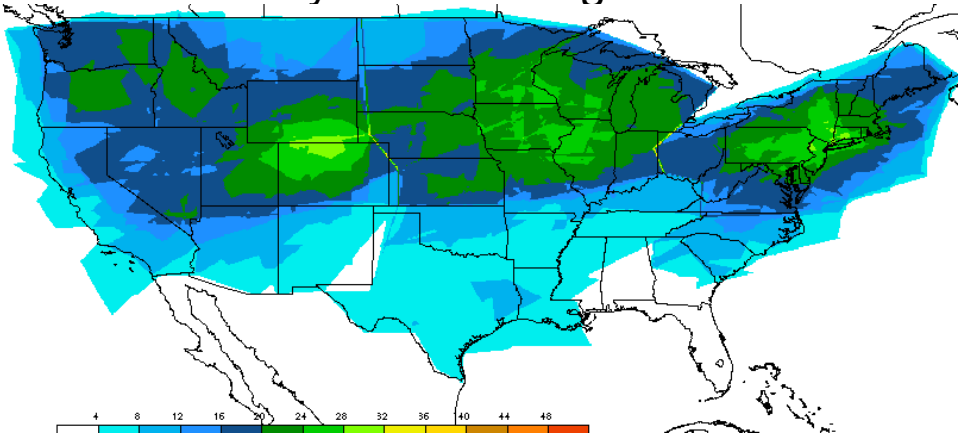

06Z May 2001-03 Icing

06Z May 2001-03 IFR

06Z May 2001-03 Mtn Obsc

06Z May 2001-03 All Parameters

12Z May 2001-03 High Turb

12Z May 2001-03 Low Turb

12Z May 2001-03 Icing

12Z May 2001-03 IFR