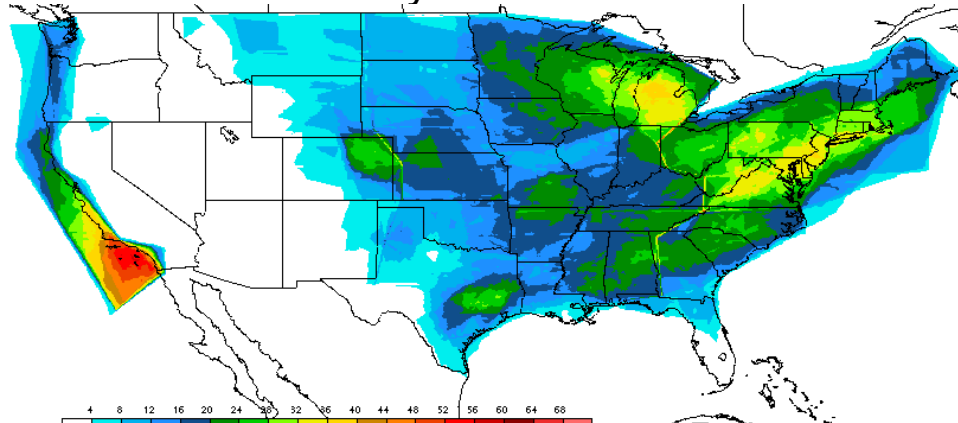

12Z May 2001-03 Mtn Obsc

12Z May 2001-03 All Parameters

18Z May 2001-03 High Turb

18Z May 2001-03 Low Turb

18Z May 2001-03 Icing

18Z May 2001-03 IFR

18Z May 2001-03 Mtn Obsc

18Z May 2001-03 All Parameters