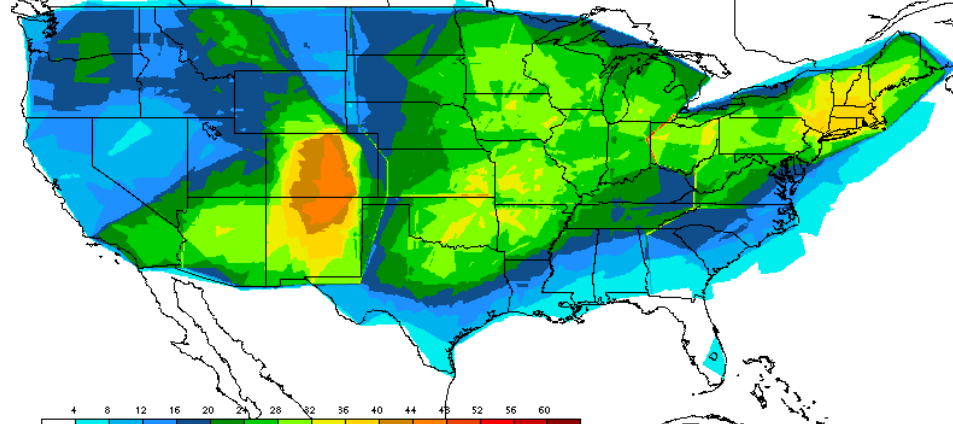

12Z May 2001-03 Mtn Obsc

12Z May 2001-03 All Parameters

18Z May 2001-03 High Turb

18Z May 2001-03 Low Turb

18Z May 2001-03 Icing

18Z May 2001-03 IFR

18Z May 2001-03 Mtn Obsc

18Z May 2001-03 All Parameters