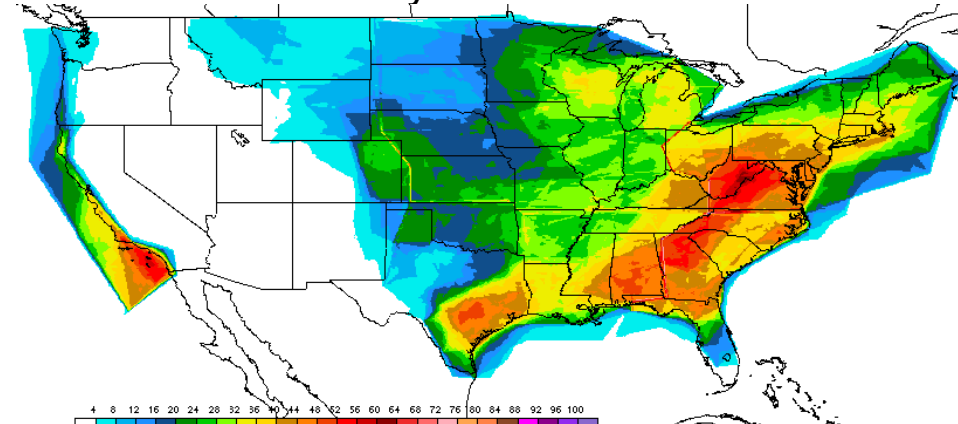

06Z May 2001-03 Icing

06Z May 2001-03 IFR

06Z May 2001-03 Mtn Obsc

06Z May 2001-03 All Parameters

12Z May 2001-03 High Turb

12Z May 2001-03 Low Turb

12Z May 2001-03 Icing

12Z May 2001-03 IFR