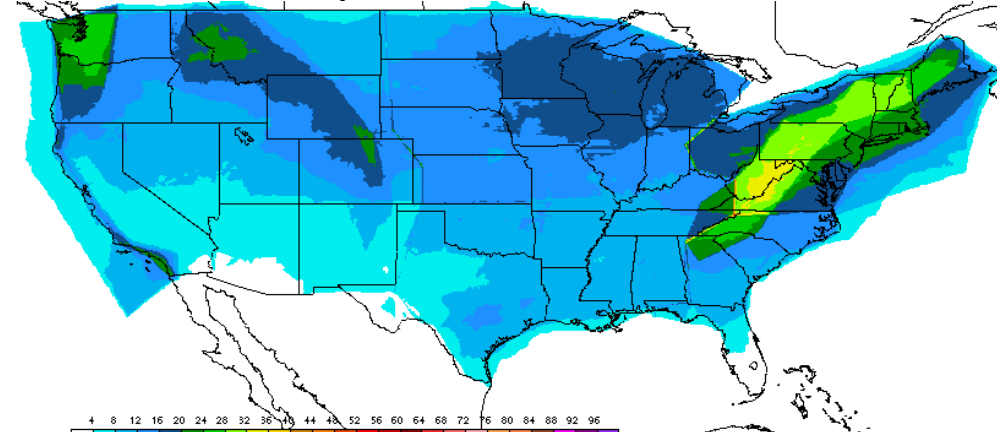

12Z May 2001-03 All Parameters