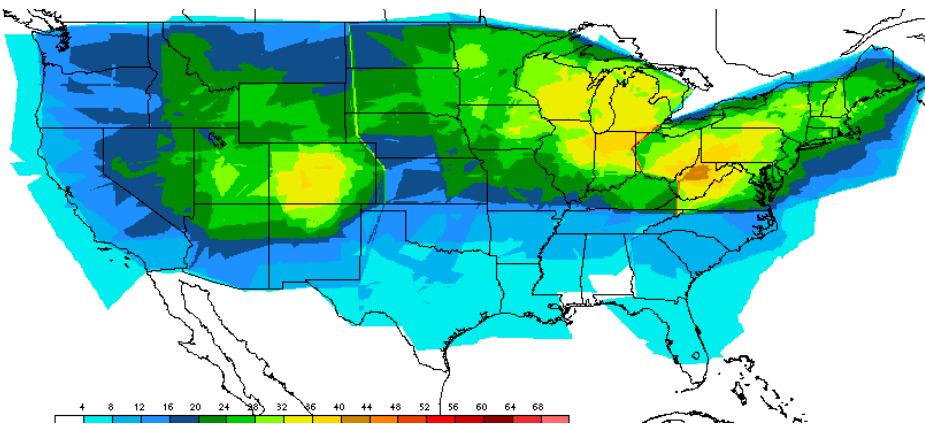

18Z May 2001-03 High Turb