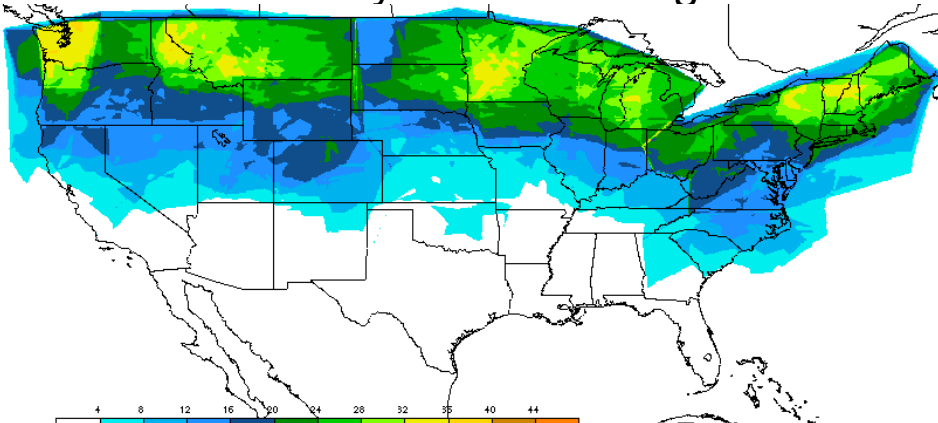

12Z May 2001-03 Mtn Obsc

12Z May 2001-03 All Parameters

18Z May 2001-03 High Turb

18Z May 2001-03 Low Turb

18Z May 2001-03 Icing

18Z May 2001-03 IFR

18Z May 2001-03 Mtn Obsc

18Z May 2001-03 All Parameters