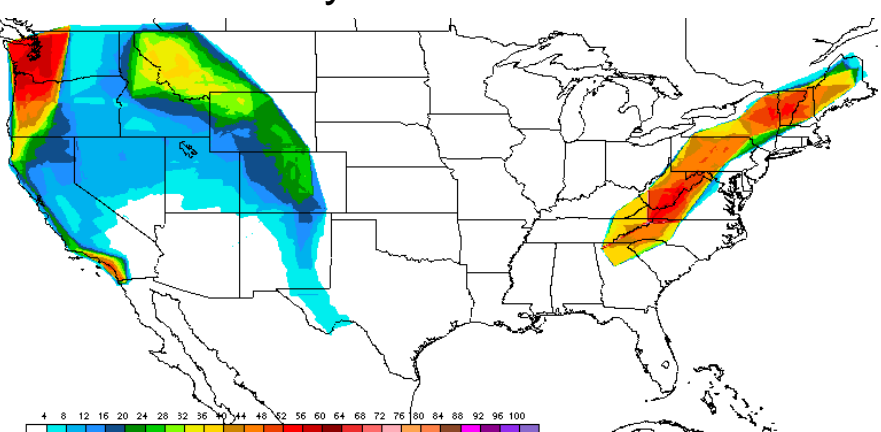

12Z May 2001-03 Mtn Obsc