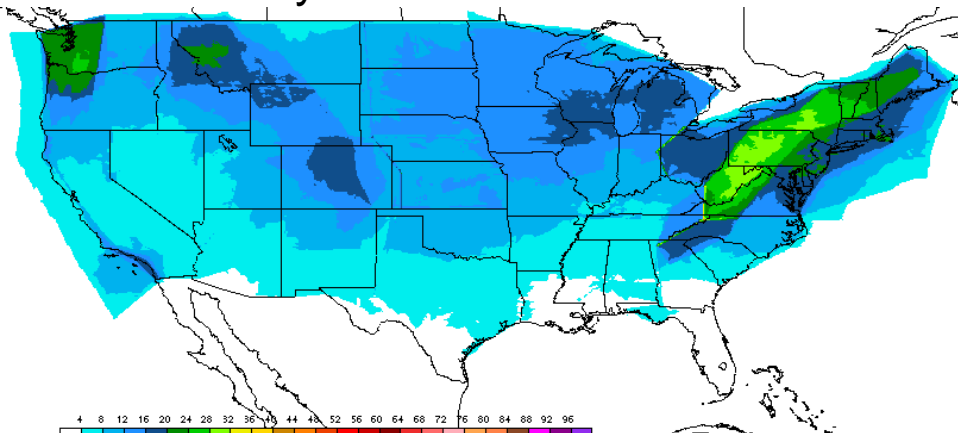

06Z May 2001-03 Icing

06Z May 2001-03 IFR

06Z May 2001-03 Mtn Obsc

06Z May 2001-03 All Parameters

12Z May 2001-03 High Turb

12Z May 2001-03 Low Turb

12Z May 2001-03 Icing

12Z May 2001-03 IFR