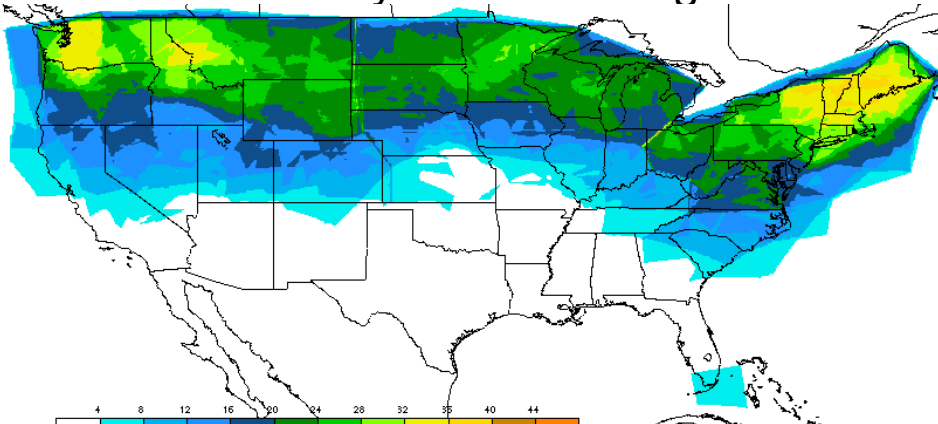

06Z May 2001-03 Icing

06Z May 2001-03 IFR

06Z May 2001-03 Mtn Obsc

06Z May 2001-03 All Parameters

12Z May 2001-03 High Turb

12Z May 2001-03 Low Turb

12Z May 2001-03 Icing

12Z May 2001-03 IFR