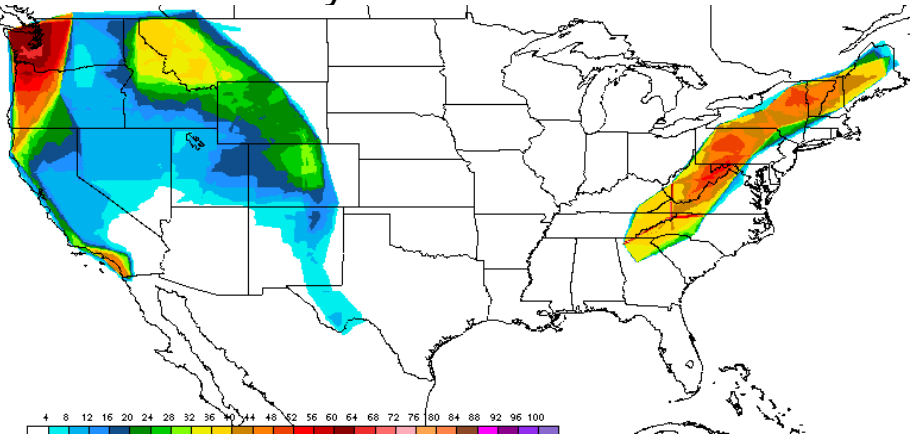

12Z May 2001-03 Mtn Obsc

12Z May 2001-03 All Parameters

18Z May 2001-03 High Turb

18Z May 2001-03 Low Turb

18Z May 2001-03 Icing

18Z May 2001-03 IFR

18Z May 2001-03 Mtn Obsc

18Z May 2001-03 All Parameters