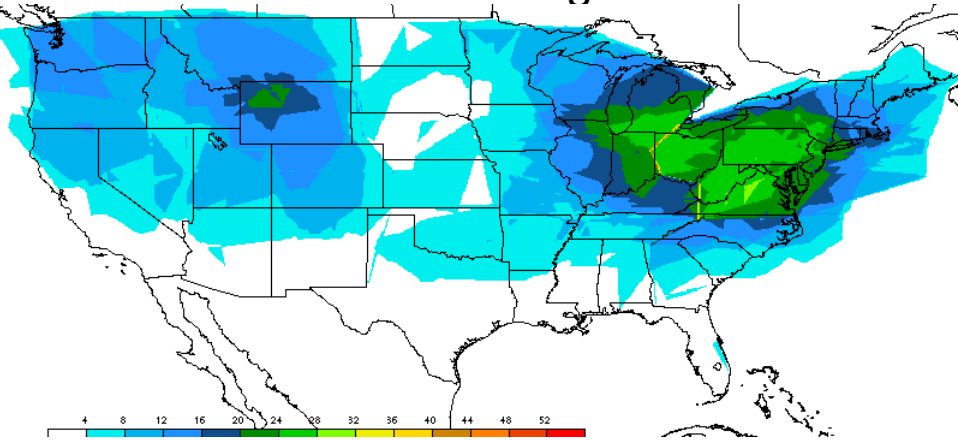

00Z Jun 2001-03 High Turb