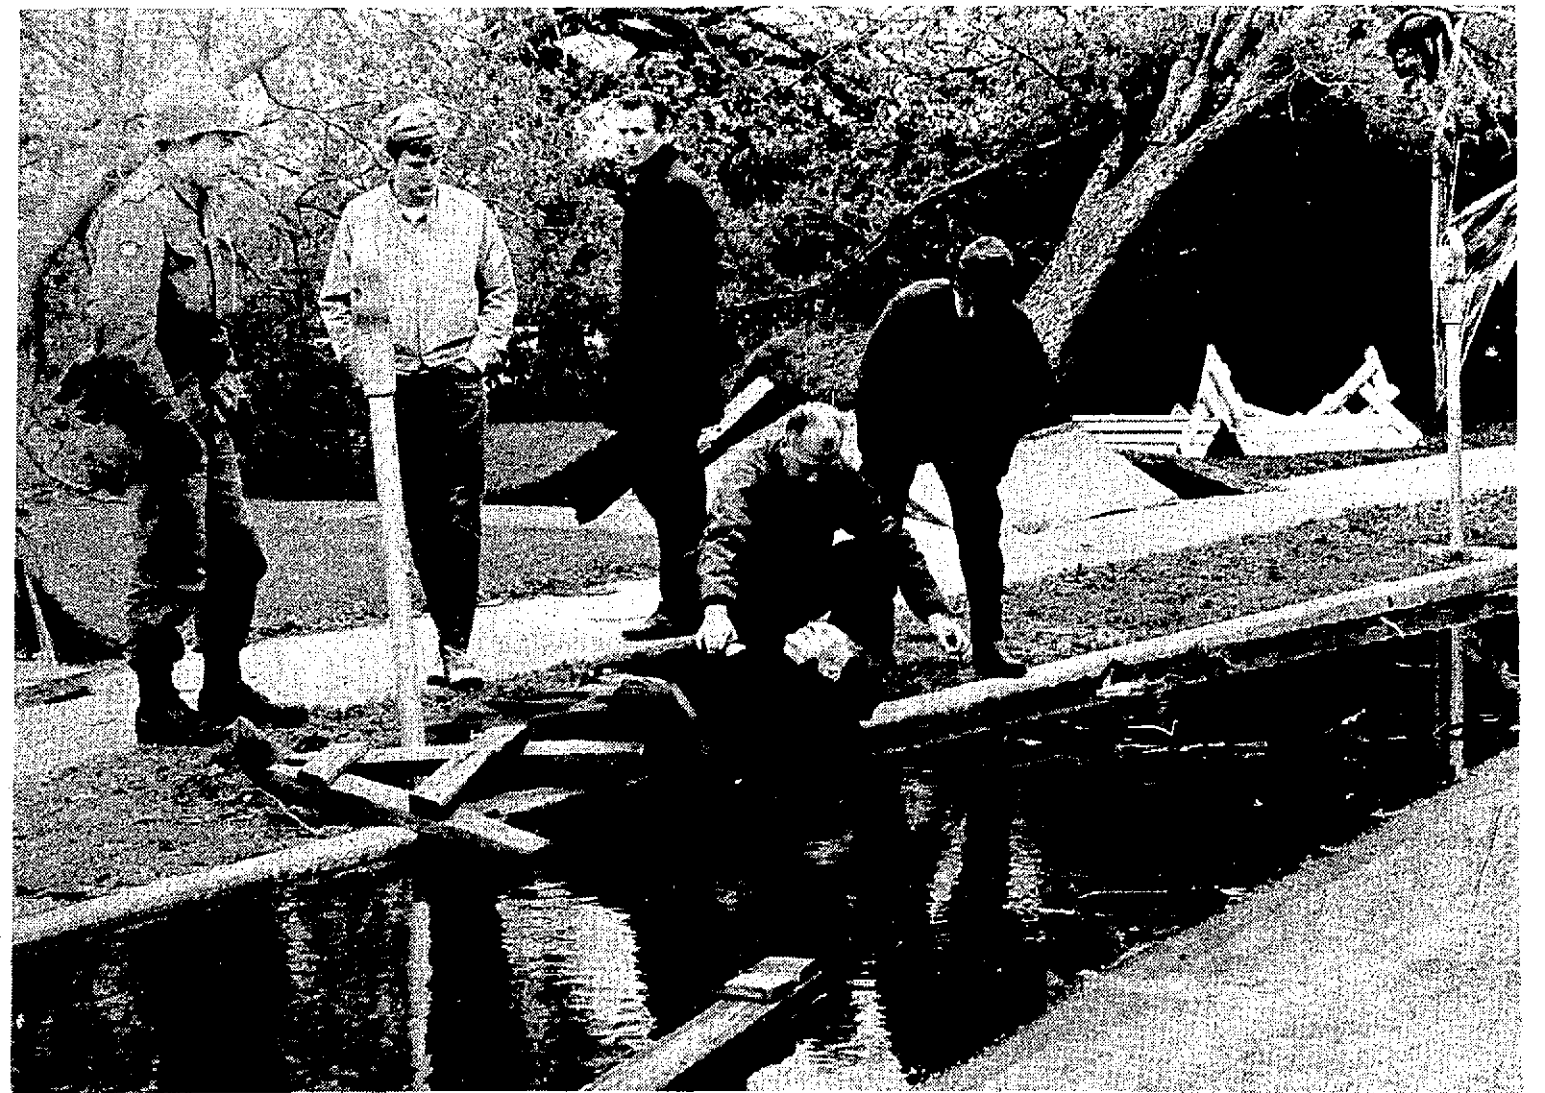

National Guard, Patrol, Police on Duty

ELDON WARDELL (right) looks back in disbelief of what remains of his filling station at the intersection of First Ave. and East Charles St. Wardell escaped

serious injury in the storm, but his son Tom was treated at a doctor's office for cuts and bruises.

TRUCK LOADS of the Iowa National Guard were called into the city by local and county officials to assist in the problem of traffic and sight-seers. Guardsmen were on duty all night and throughout the day Thursday as clean-up began following Wednesday's storm.

MAIN STREET in Oelwein was littered with broken glass, roofing material, signs and equipment following the storm. One city

official estimated every business establishment in the community suffered damage of one sort or the other.

ONE OF MANY injured residents of the city is assisted by passersby. The injured man (unidentified) was tossed to the ground in the violent winds that smashed the city shortly before 5:00 p.m. Injured residents were rushed to Mercy Hospital. The more critical patients were later transferred to Waterloo or Independence hospitals.