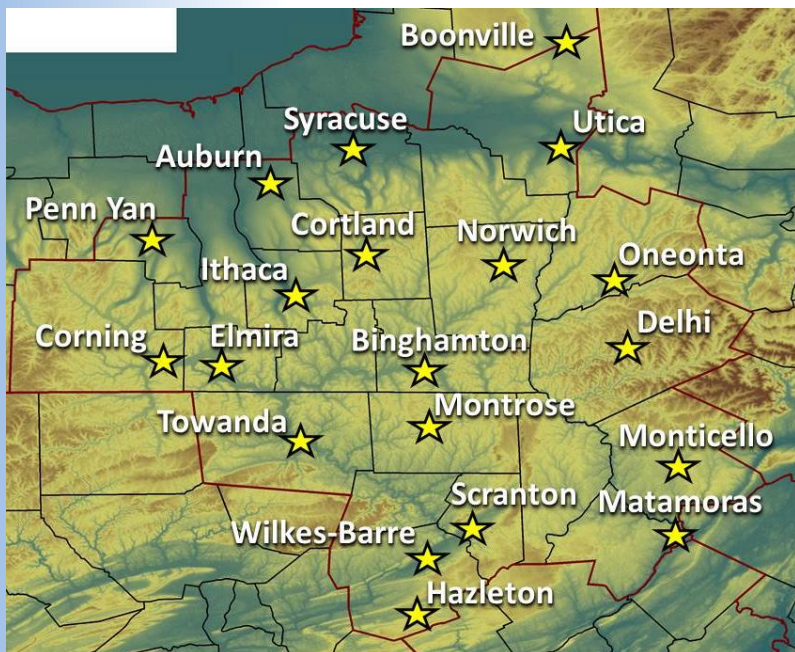

# NOAA/NWS Binghamton, NY

## No Weather Briefing in effect

If a briefing was available it would apply to the NWS Binghamton Service Area only, as show in the image below:

### FOR CENTRAL NY

This area includes but is not limited to cities such as Syracuse, Utica, Ithaca, Elmira, Binghamton, and Oneonta.

### FOR NORTHEAST PA

This area includes but is not limited to cities such as Towanda, Montrose, Scranton, and Wilkes-Barre.

**National Weather Service – Binghamton, NY**

[weather.gov/binghamton](https://weather.gov/binghamton)