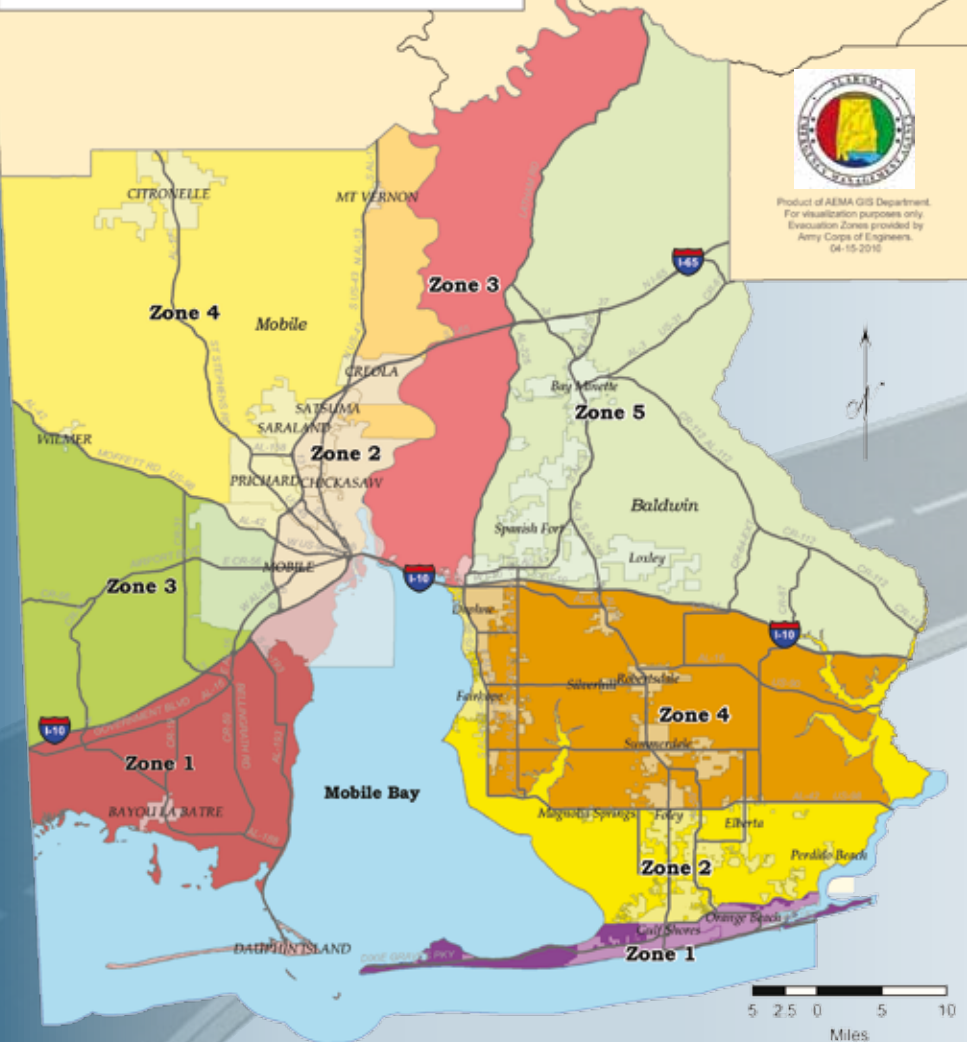

HURRICANE EVACUATIONS

2010 HURRICANE EVACUATION ZONES & ROUTES

Map Elements	
Mobile County	Baldwin County
Zone 1	Zone 1
Zone 2	Zone 2
Zone 3	Zone 3
Zone 4	Zone 4
Zone 5	Zone 5

LISTEN TO LOCAL:

OFFICIALS

-RADIO

-TELEVISION

FOR IMPORTANT INFORMATION

KNOW YOUR EVACUATION ZONE!

KNOW WHICH EVACUATION ROUTE TO TAKE!

VOLUNTARY EVACUATION

A call for voluntary coordinated evacuation by local emergency management agencies. The purpose of a Voluntary Evacuation is to encourage and assist in evacuating all tourists (non-residents), all residents in potential impacted areas, and those needing special care.

MANDATORY EVACUATION

Issued by the Governor of the State of Alabama, the Mandatory Evacuation is a call for everyone to evacuate in the potential impacted areas as specified in the evacuation orders. Keep in mind, during these situations, emergency responders will likely not be dispatched during (or even for several hours after) the storm to help individuals who ignore the evacuation orders and decide to stay. If you ignore the mandatory evacuation orders issued for your area, you are truly on your own to face the worst of the storm's impacts.