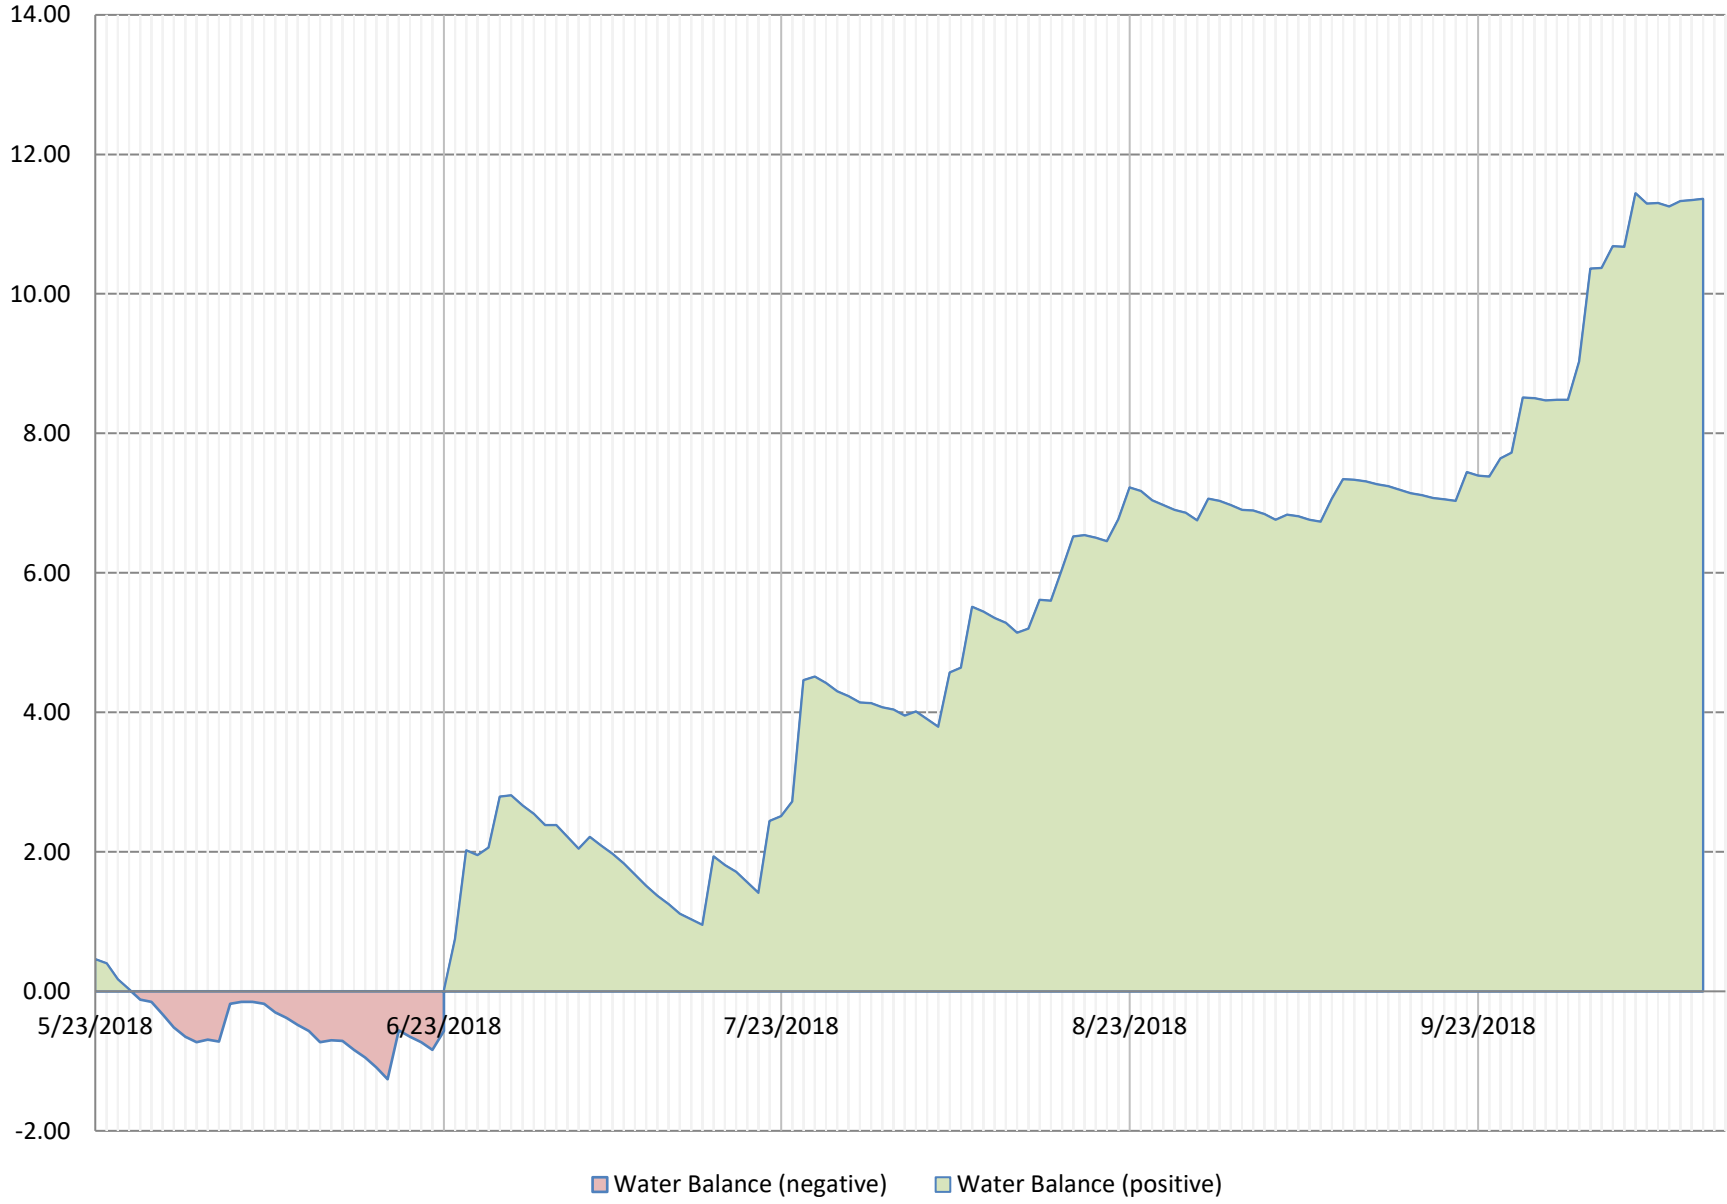

# Preliminary 2018 Water Balance for Wyoming (Last report for the season 10/13/2018) Updated: 10/13/2018

Water Balance (negative) Water Balance (positive)