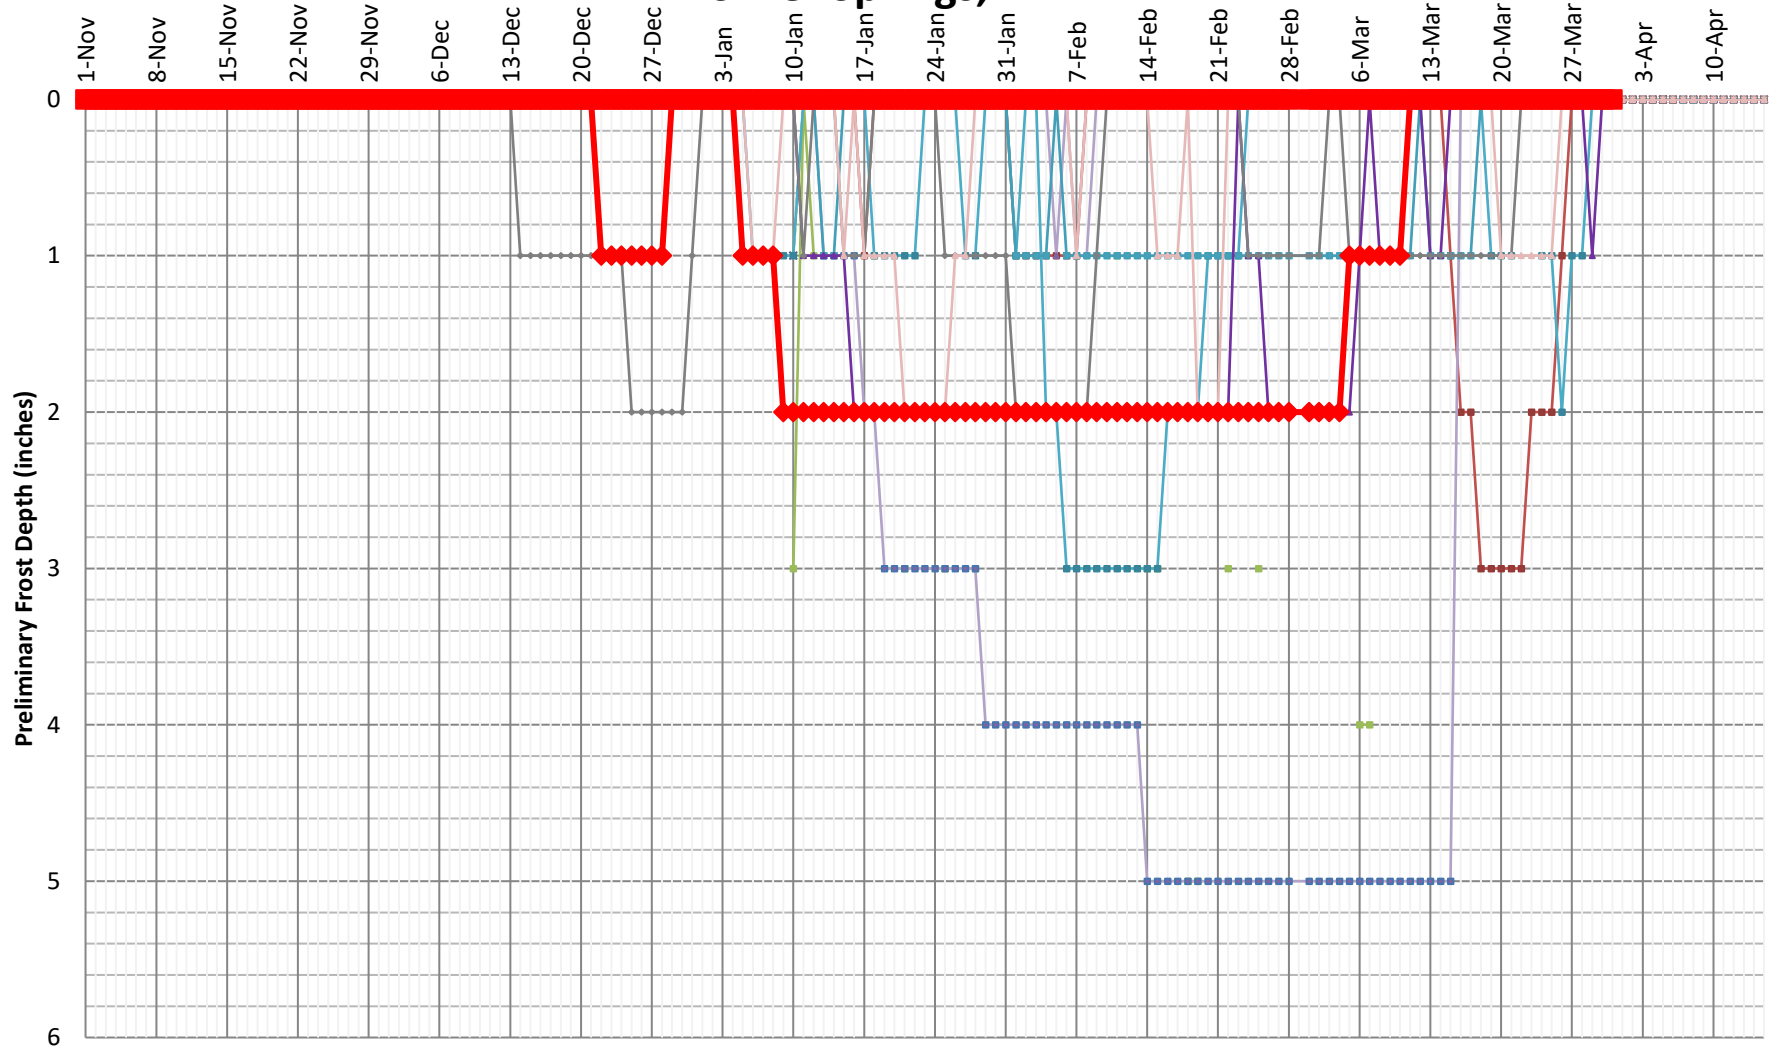

# Silver Springs, NY

Updated: 03/31/2025

- 2015-2016 Depth (green line with circles)
- 2015-2016 Thaw (green dashed line with 'x' markers)
- 2016-2017 Depth (brown line with squares)
- 2016-2017 Thaw (brown dashed line with 'x' markers)
- 2017-2018 Depth (teal line with squares)
- 2017-2018 Thaw (teal dashed line with 'x' markers)
- 2018-2019 Depth (blue line with squares)
- 2018-2019 Thaw (blue dashed line with 'x' markers)
- 2020-2021 Depth (teal line with squares)
- 2020-2021 Thaw (teal dashed line with 'x' markers)
- 2021-2022 Depth (purple line with triangles)
- 2021-2022 Thaw (purple dashed line with 'x' markers)
- 2022-2023 Depth (grey line with squares)
- 2022-2023 Thaw (grey dashed line with 'x' markers)
- 2023-2024 Depth (pink line with circles)
- 2023-2024 Thaw (pink dashed line with 'x' markers)
- 2024-2025 Depth (red line with diamonds)
- 2024-2025 Thaw (red line with squares)