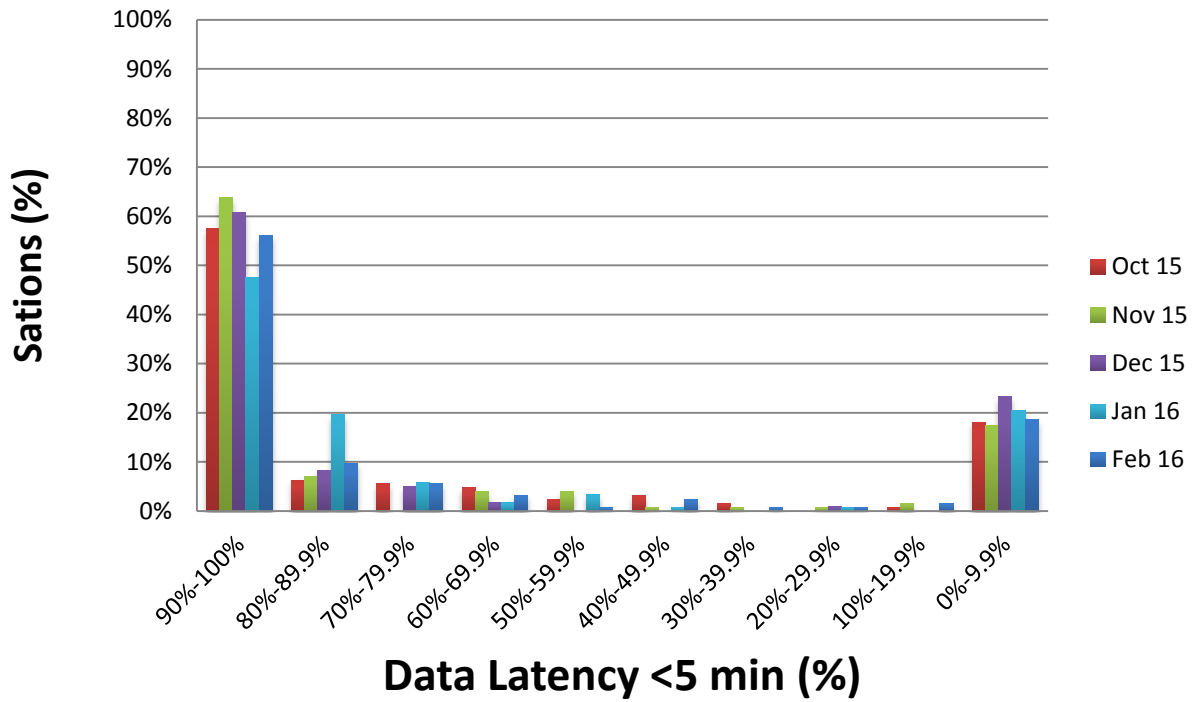

## Data Availability for Contributing Stations at IRIS October 2015-February 2016

## 5 min Latency for Contributing-RTX Stations at US-NTWC (October 2015-February 2016)