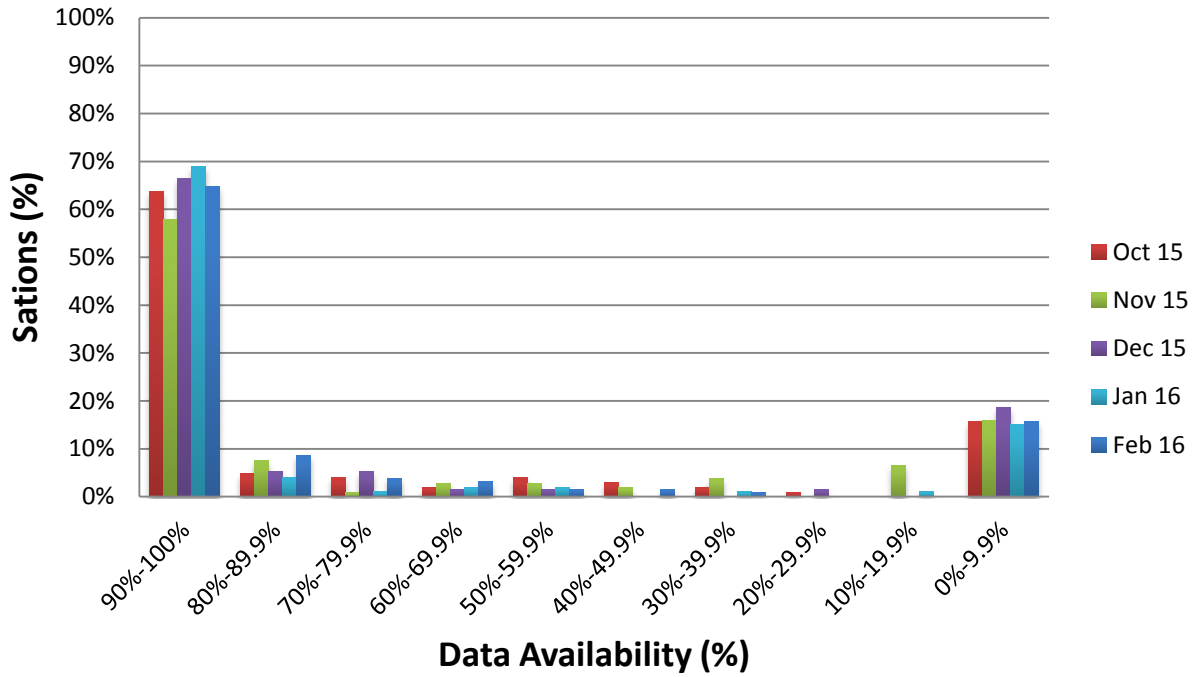

## Data Availability for Contributing Stations at IRIS October 2015-February 2016

## 5 min Latency for Contributing-RTX Stations at US-NTWC (October 2015-February 2016)