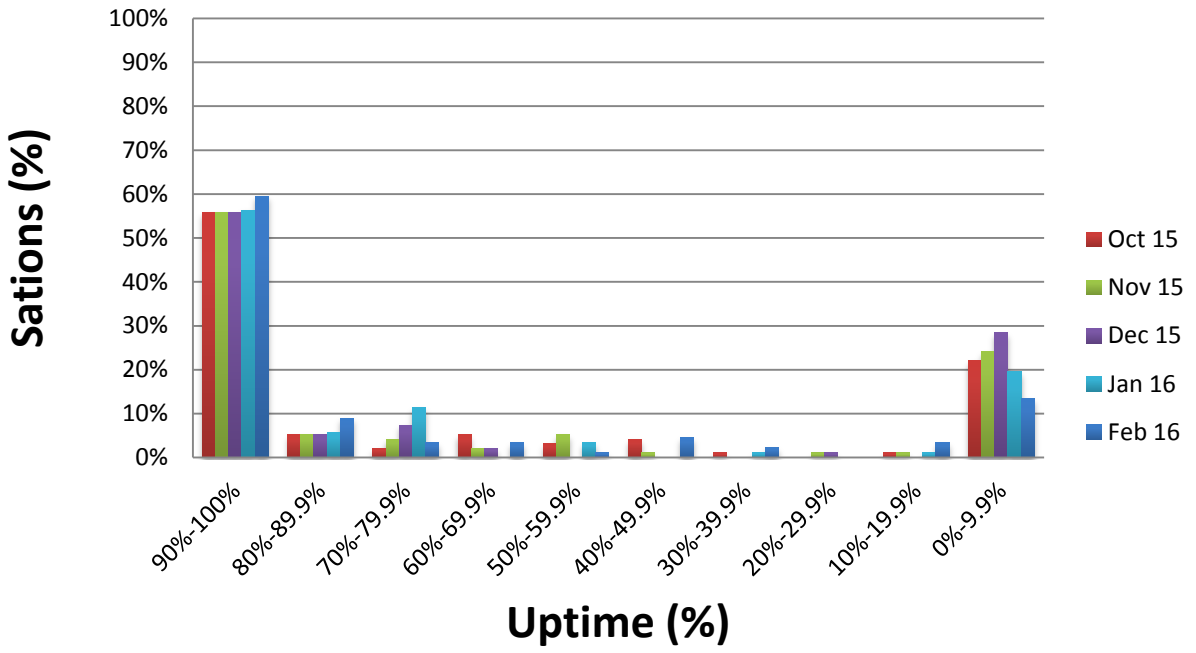

Uptime Percentage for Contributing-RTX Stations at PTWC (October 2015-February 2016)