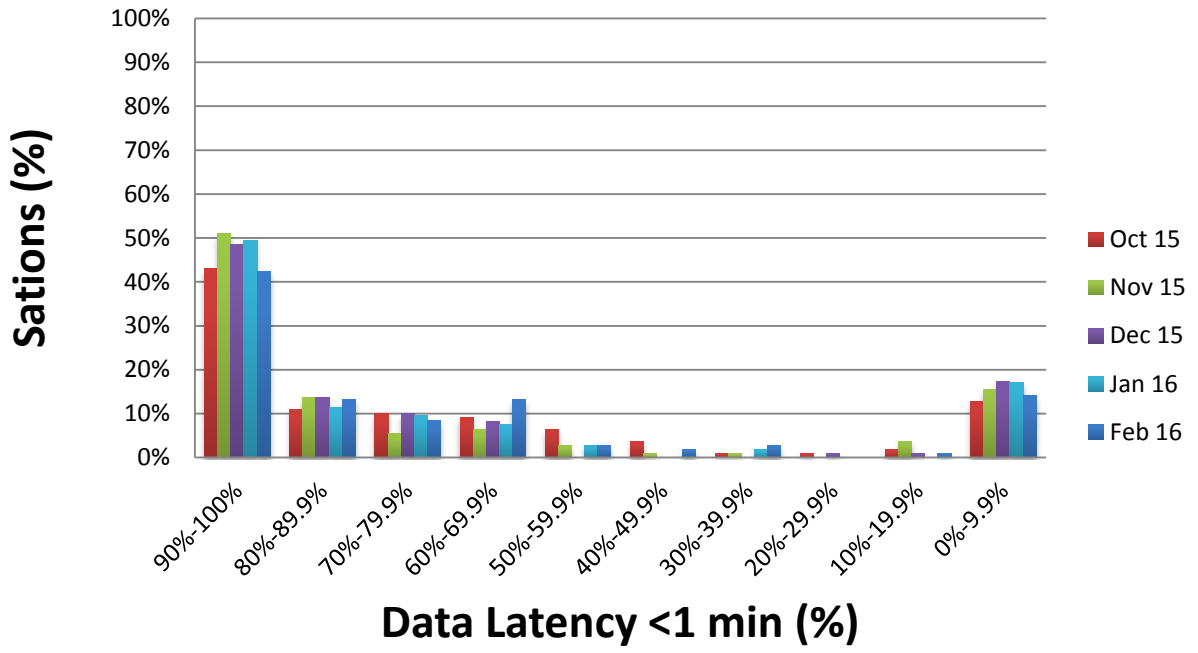

1 min Latency for Contributing-RTX Stations at PRSN (October 2015-February 2016)