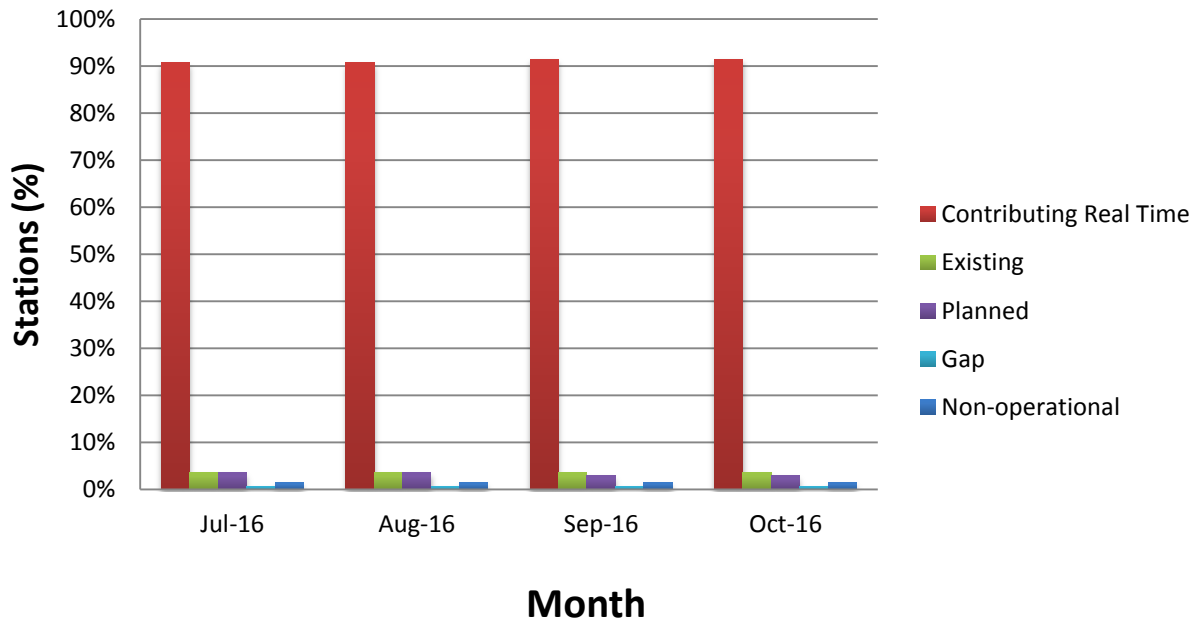

Data Availability for Contributing Stations at IRIS (May-August 2016)

5 min Latency for Contributing-RTX Stations at US-NTWC (May-August 2016)

1 min Latency for Contributing-RTX Stations at PRSN (May-August 2016)

Uptime Percentage for Contributing-RTX Stations at PTWC (May-August 2016)

Status of Caribe EWS Core Seismic Stations (May-August 2016)

Status of Caribe EWS Core Seismic Stations in the Caribbean (May-August 2016)