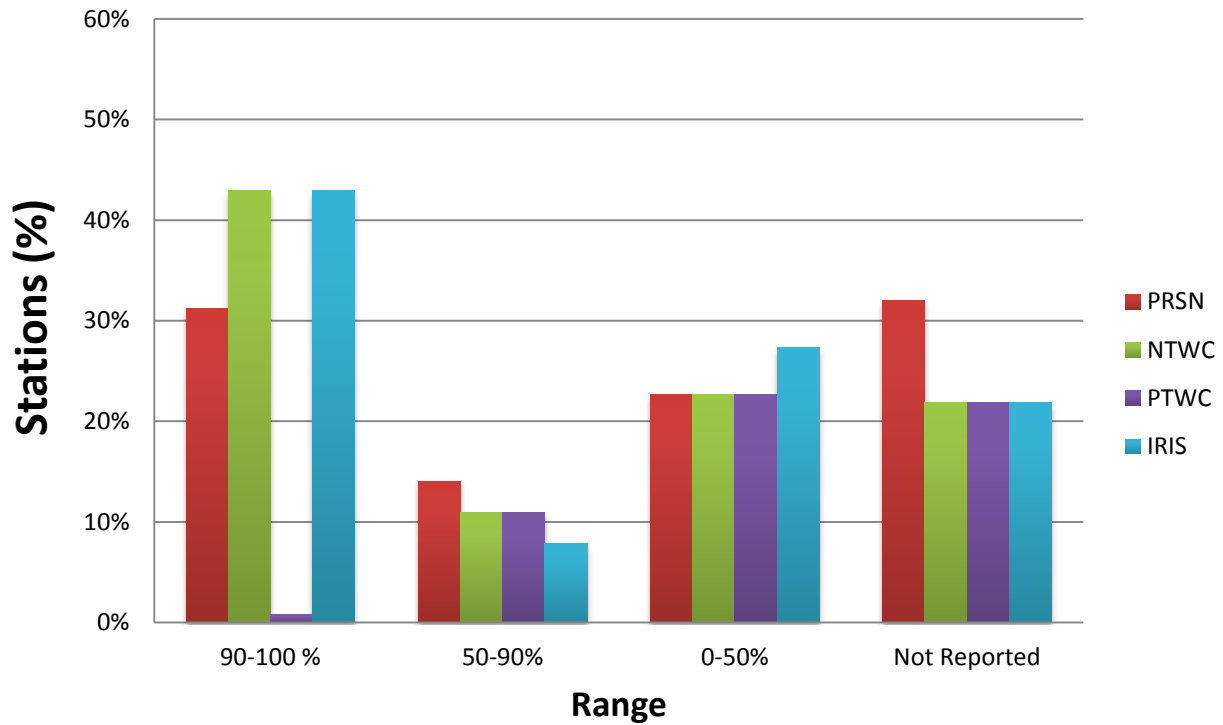

Uptime Percentage for Contributing-RTX Stations at PTWC (May-August 2016)

Status of Caribe EWS Core Seismic Stations (May-August 2016)

Status of Caribe EWS Core Seismic Stations in the Caribbean (May-August 2016)

Percentage Caribe Stations Contributing RTX for September 2016 (blank spaces included)

Percentage Caribe Stations Contributing RTX for October 2016 (blank spaces included)