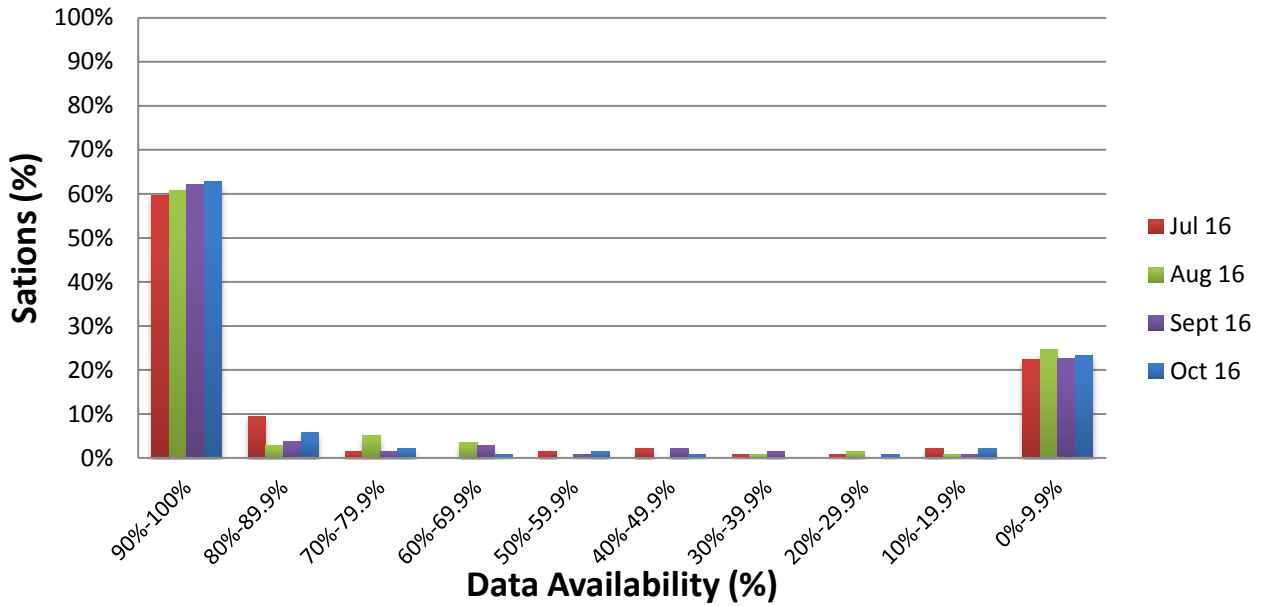

Data Availability for Contributing Stations at IRIS (May-August 2016)

5 min Latency for Contributing-RTX Stations at US-NTWC (May-August 2016)

1 min Latency for Contributing-RTX Stations at PRSN (May-August 2016)

Uptime Percentage for Contributing-RTX Stations at PTWC (May-August 2016)

Status of Caribe EWS Core Seismic Stations (May-August 2016)

Status of Caribe EWS Core Seismic Stations in the Caribbean (May-August 2016)