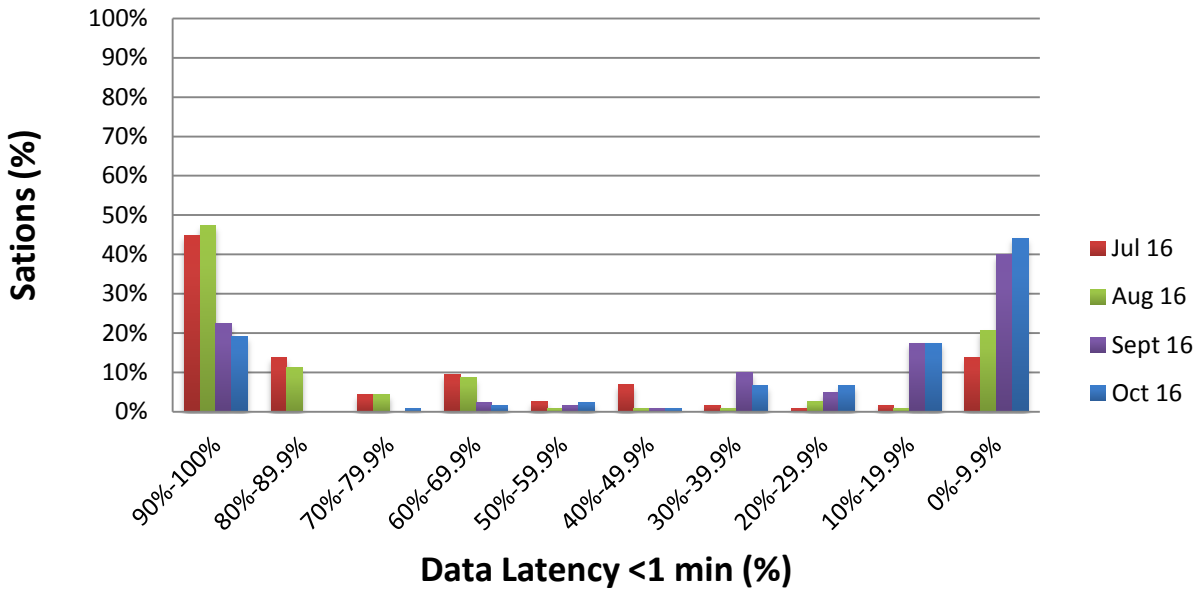

Data Availability for Contributing Stations at IRIS (May-August 2016)

5 min Latency for Contributing-RTX Stations at US-NTWC (May-August 2016)

1 min Latency for Contributing-RTX Stations at PRSN (May-August 2016)

Uptime Percentage for Contributing-RTX Stations at PTWC (May-August 2016)

Status of Caribe EWS Core Seismic Stations (May-August 2016)

Status of Caribe EWS Core Seismic Stations in the Caribbean (May-August 2016)