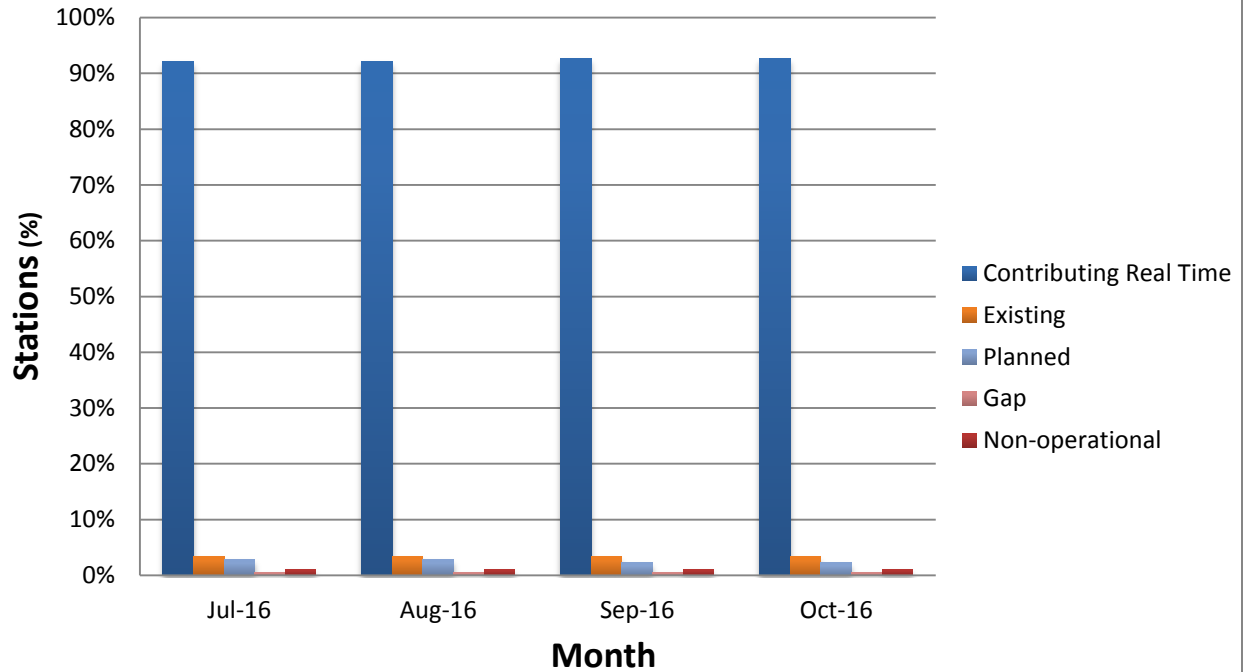

Data Availability for Contributing Stations at IRIS (May-August 2016)

5 min Latency for Contributing-RTX Stations at US-NTWC (May-August 2016)

1 min Latency for Contributing-RTX Stations at PRSN (May-August 2016)

Uptime Percentage for Contributing-RTX Stations at PTWC (May-August 2016)

Status of Caribe EWS Core Seismic Stations (May-August 2016)

Status of Caribe EWS Core Seismic Stations in the Caribbean (May-August 2016)