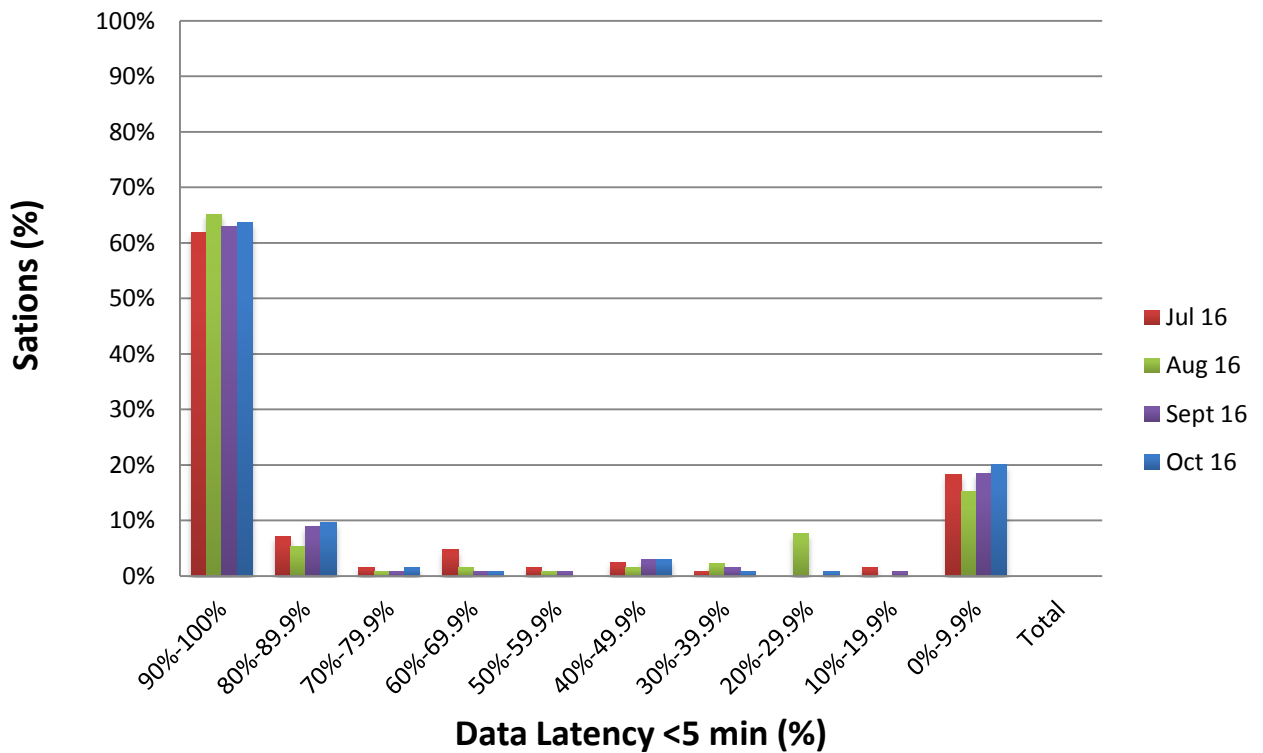

Data Availability for Contributing Stations at IRIS (May-August 2016)

5 min Latency for Contributing-RTX Stations at US-NTWC (May-August 2016)

1 min Latency for Contributing-RTX Stations at PRSN (May-August 2016)

Uptime Percentage for Contributing-RTX Stations at PTWC (May-August 2016)

Status of Caribe EWS Core Seismic Stations (May-August 2016)

Status of Caribe EWS Core Seismic Stations in the Caribbean (May-August 2016)