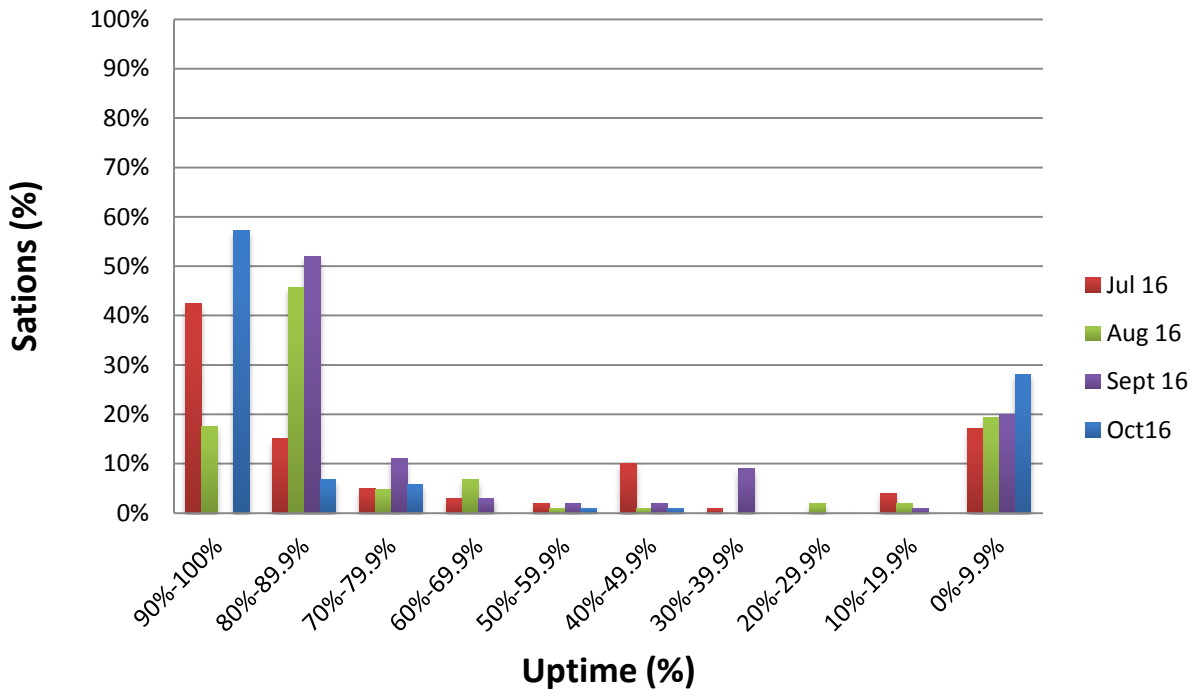

Data Availability for Contributing Stations at IRIS (May-August 2016)

5 min Latency for Contributing-RTX Stations at US-NTWC (May-August 2016)

1 min Latency for Contributing-RTX Stations at PRSN (May-August 2016)

Uptime Percentage for Contributing-RTX Stations at PTWC (May-August 2016)

Status of Caribe EWS Core Seismic Stations (May-August 2016)

Status of Caribe EWS Core Seismic Stations in the Caribbean (May-August 2016)