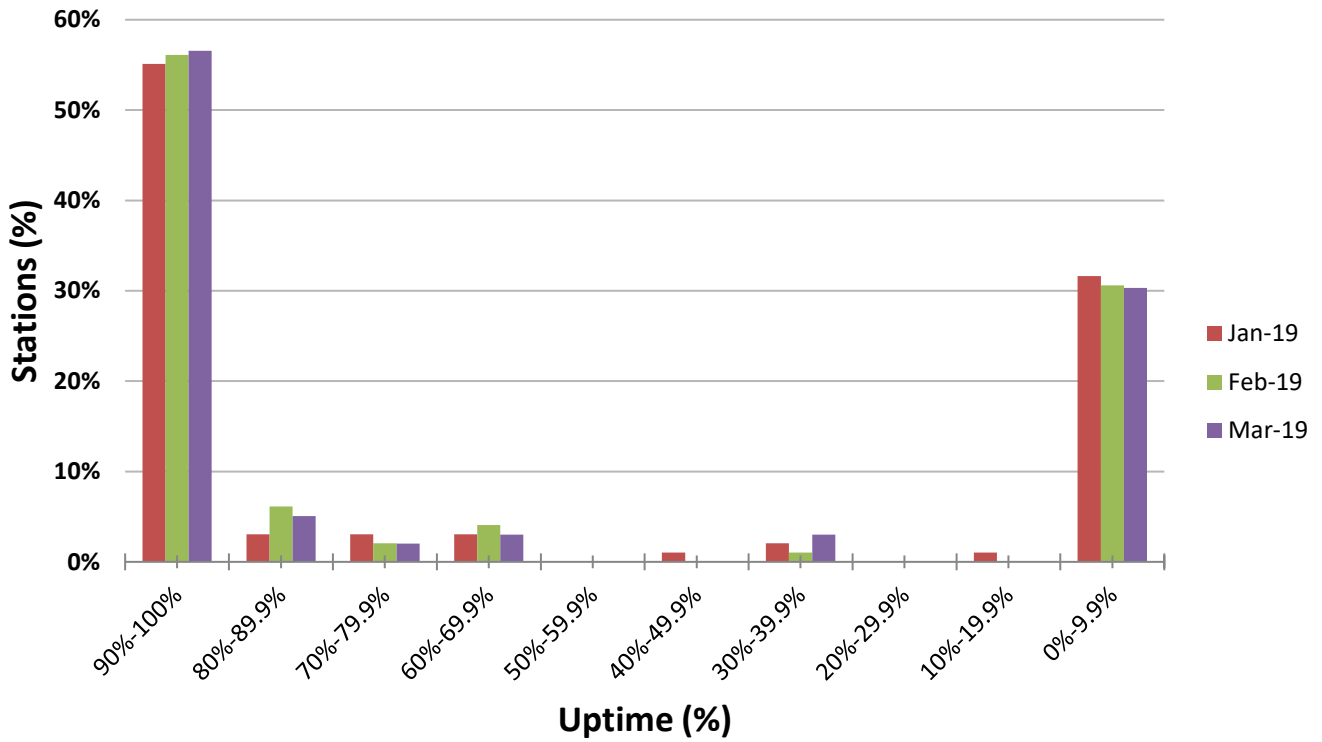

Data Availability for Contributing- RTX Stations at IRIS (Jan - March 2019)

5 min Latency for Contributing-RTX Stations at US-NTWC (Jan - March 2019)

Uptime Percentage for Contributing-RTX Stations at PTWC (Jan - March 2019)

1 min Latency for Contributing-RTX Stations at PRSN (Jan - March 2019)

Percentage Caribe Stations Contributing RTX for January 2019

Percentage Caribe Stations Contributing RTX for February 2019

Percentage Caribe Stations Contributing RTX for March 2019