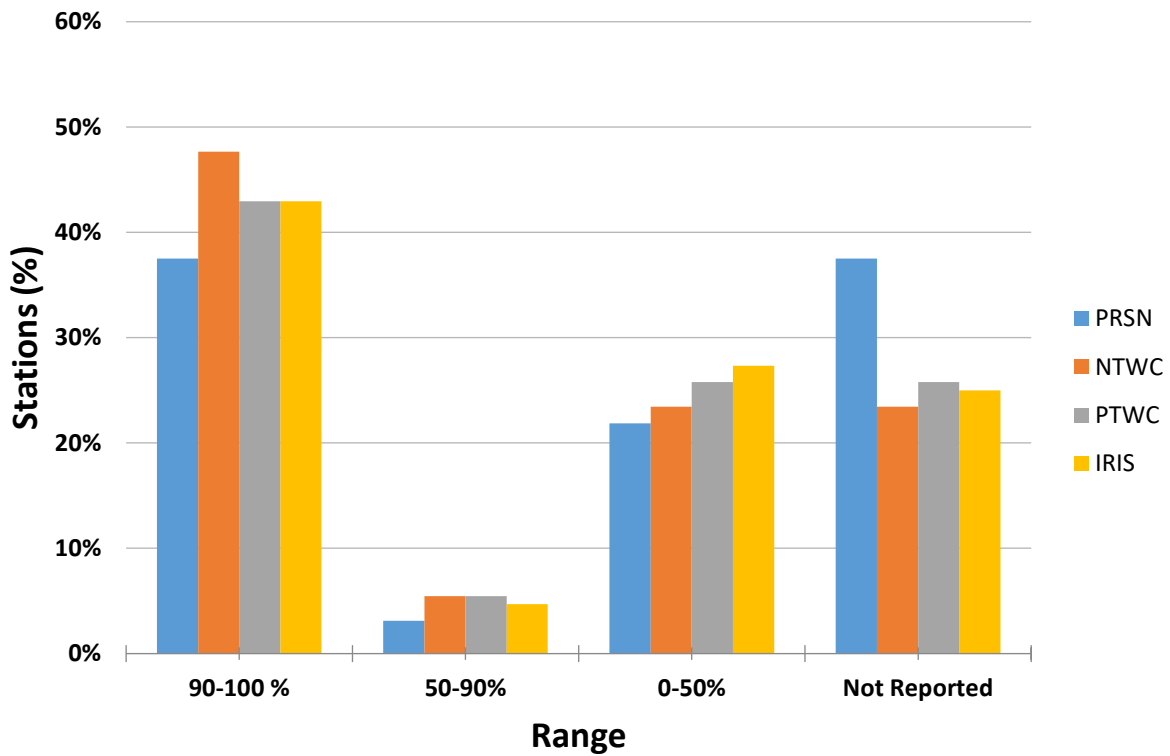

Data Availability for Contributing- RTX Stations at IRIS (Jan - March 2019)

5 min Latency for Contributing-RTX Stations at US-NTWC (Jan - March 2019)

Uptime Percentage for Contributing-RTX Stations at PTWC (Jan - March 2019)

1 min Latency for Contributing-RTX Stations at PRSN (Jan - March 2019)

Percentage Caribe Stations Contributing RTX for January 2019

Percentage Caribe Stations Contributing RTX for February 2019

Percentage Caribe Stations Contributing RTX for March 2019