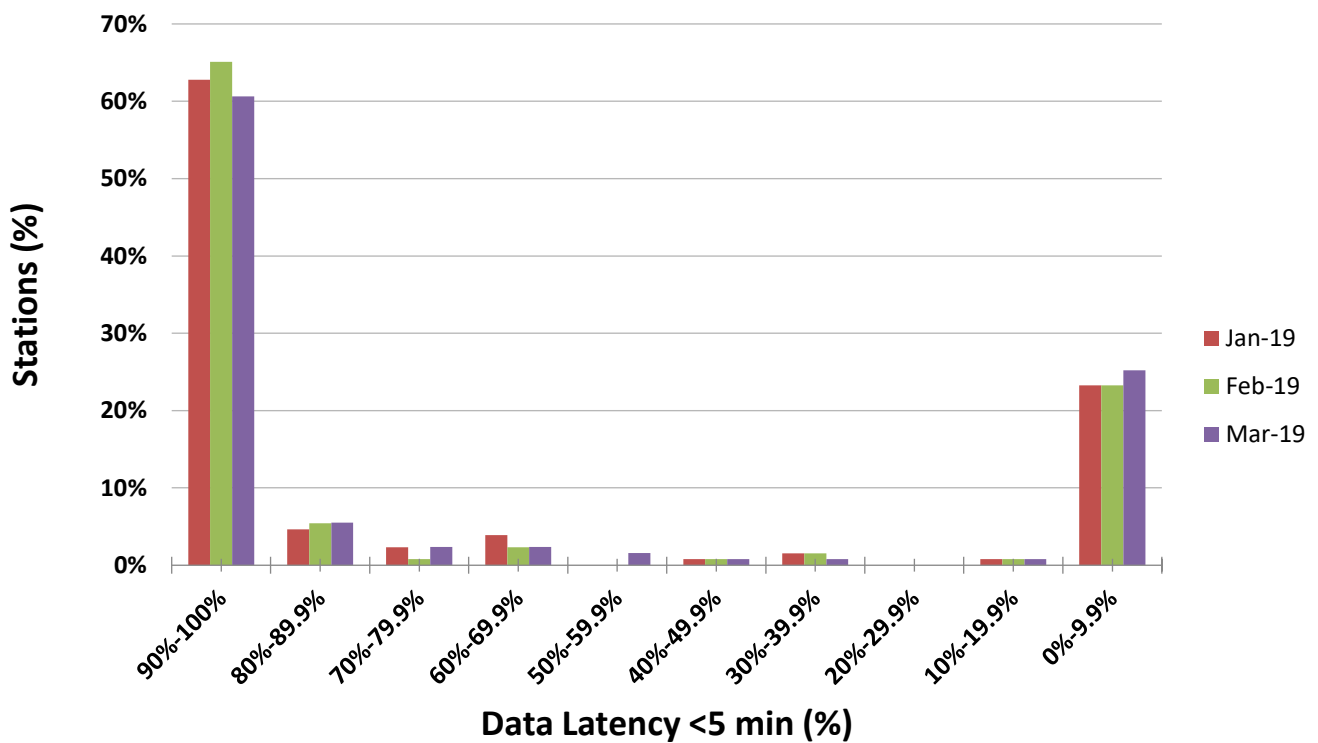

Data Availability for Contributing- RTX Stations at IRIS (Jan - March 2019)

5 min Latency for Contributing-RTX Stations at US-NTWC (Jan - March 2019)

Uptime Percentage for Contributing-RTX Stations at PTWC (Jan - March 2019)

1 min Latency for Contributing-RTX Stations at PRSN (Jan - March 2019)

Percentage Caribe Stations Contributing RTX for January 2019

Percentage Caribe Stations Contributing RTX for February 2019

Percentage Caribe Stations Contributing RTX for March 2019