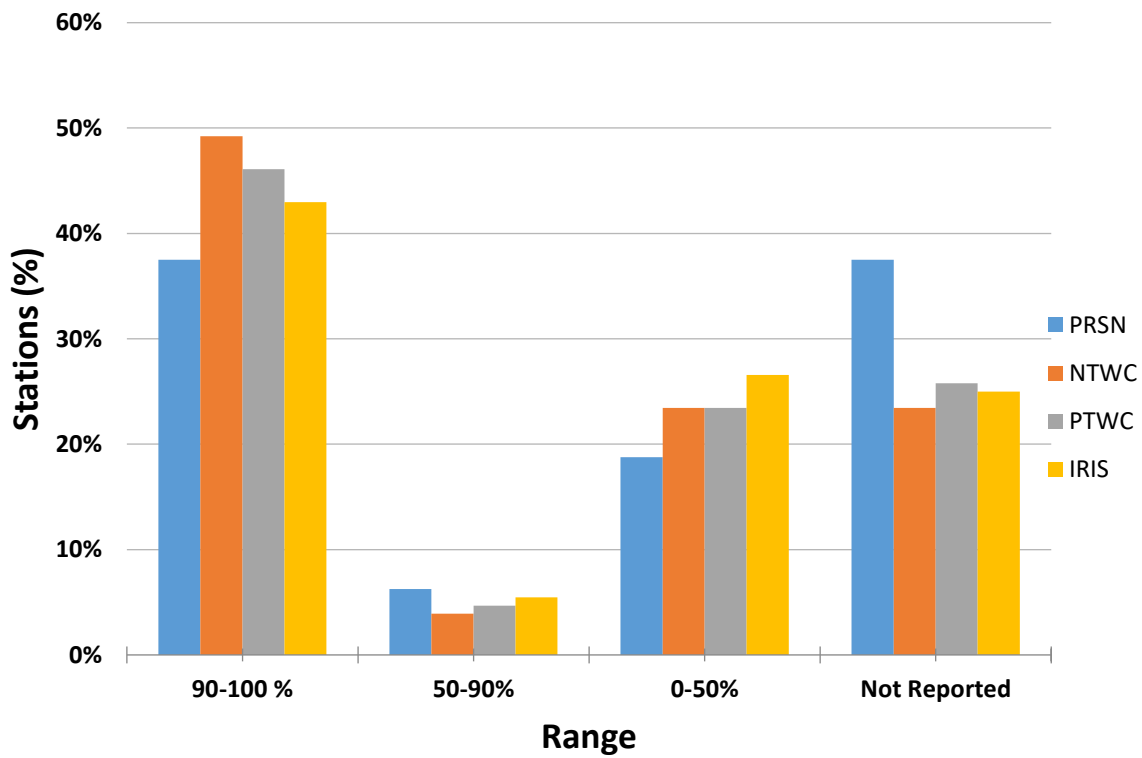

Data Availability for Contributing- RTX Stations at IRIS (Jan - March 2019)

5 min Latency for Contributing-RTX Stations at US-NTWC (Jan - March 2019)

Uptime Percentage for Contributing-RTX Stations at PTWC (Jan - March 2019)

1 min Latency for Contributing-RTX Stations at PRSN (Jan - March 2019)

Percentage Caribe Stations Contributing RTX for January 2019

Percentage Caribe Stations Contributing RTX for February 2019

Percentage Caribe Stations Contributing RTX for March 2019