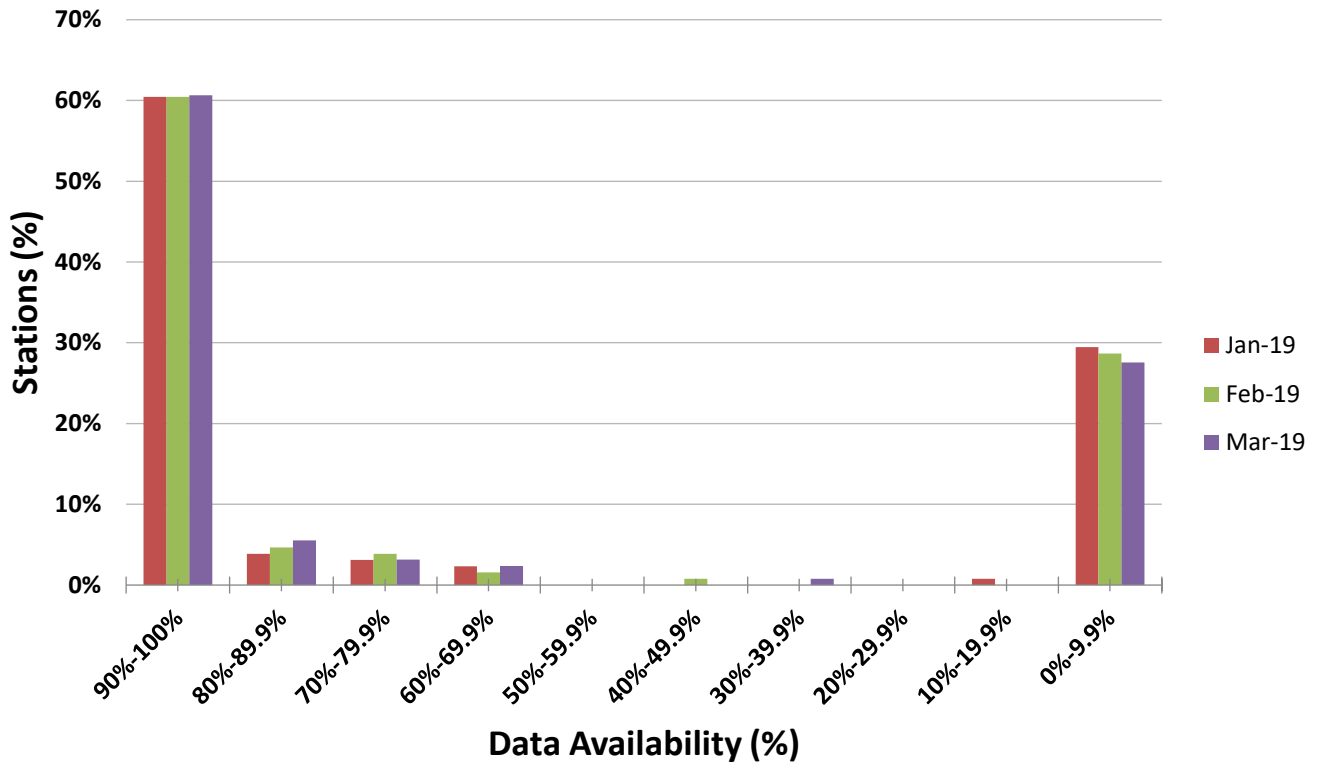

Data Availability for Contributing- RTX Stations at IRIS (Jan - March 2019)

5 min Latency for Contributing-RTX Stations at US-NTWC (Jan - March 2019)

Uptime Percentage for Contributing-RTX Stations at PTWC (Jan - March 2019)

1 min Latency for Contributing-RTX Stations at PRSN (Jan - March 2019)

Percentage Caribe Stations Contributing RTX for January 2019

Percentage Caribe Stations Contributing RTX for February 2019

Percentage Caribe Stations Contributing RTX for March 2019