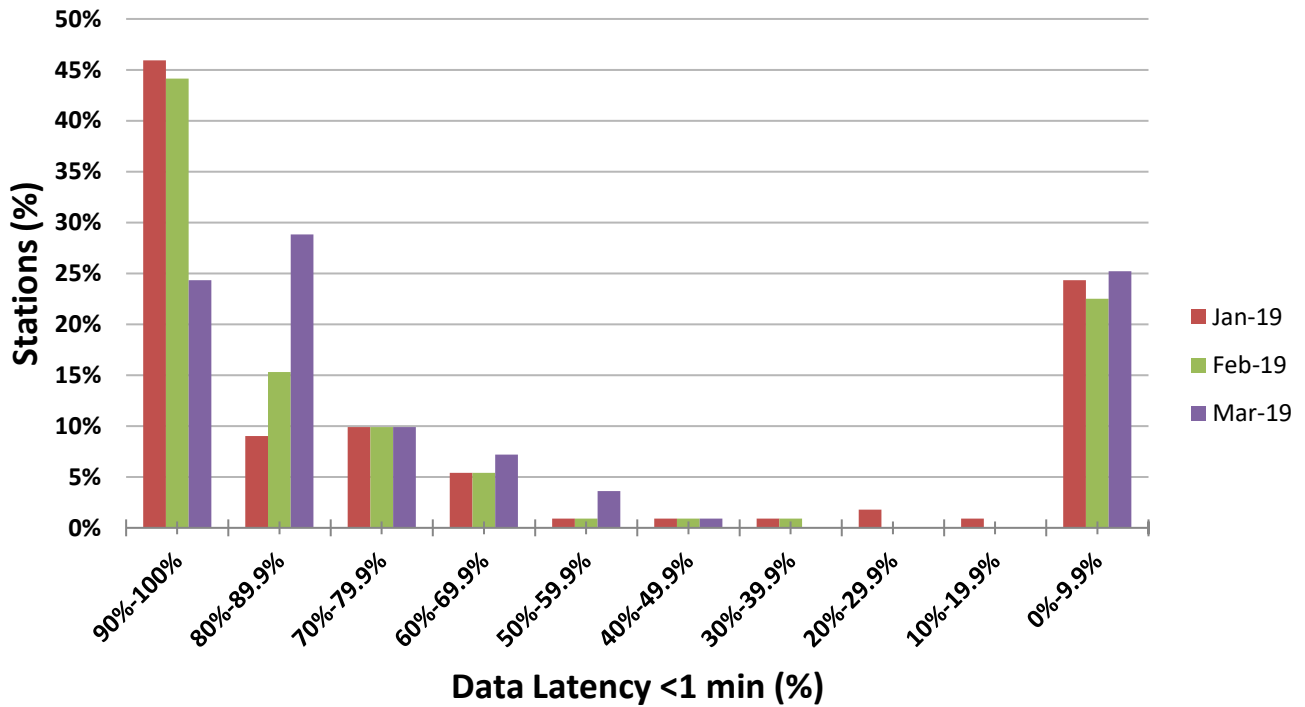

Data Availability for Contributing- RTX Stations at IRIS (Jan - March 2019)

5 min Latency for Contributing-RTX Stations at US-NTWC (Jan - March 2019)

Uptime Percentage for Contributing-RTX Stations at PTWC (Jan - March 2019)

1 min Latency for Contributing-RTX Stations at PRSN (Jan - March 2019)

Percentage Caribe Stations Contributing RTX for January 2019

Percentage Caribe Stations Contributing RTX for February 2019

Percentage Caribe Stations Contributing RTX for March 2019