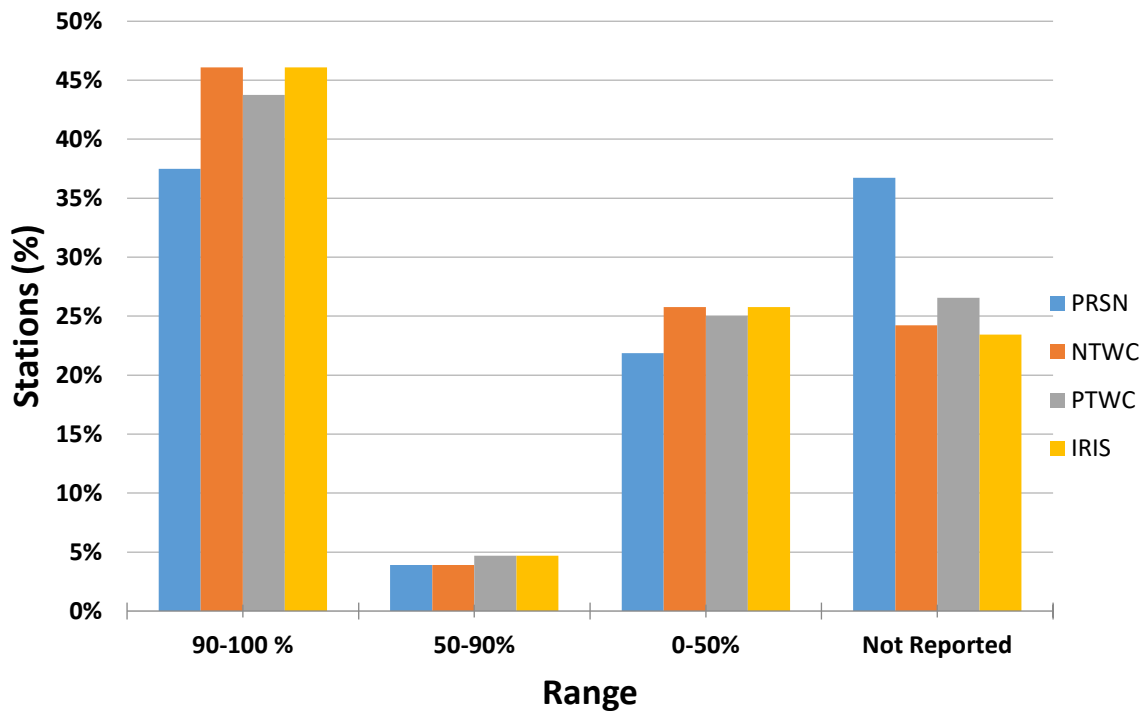

Percentage Caribe Stations Contributing RTX for March 2018