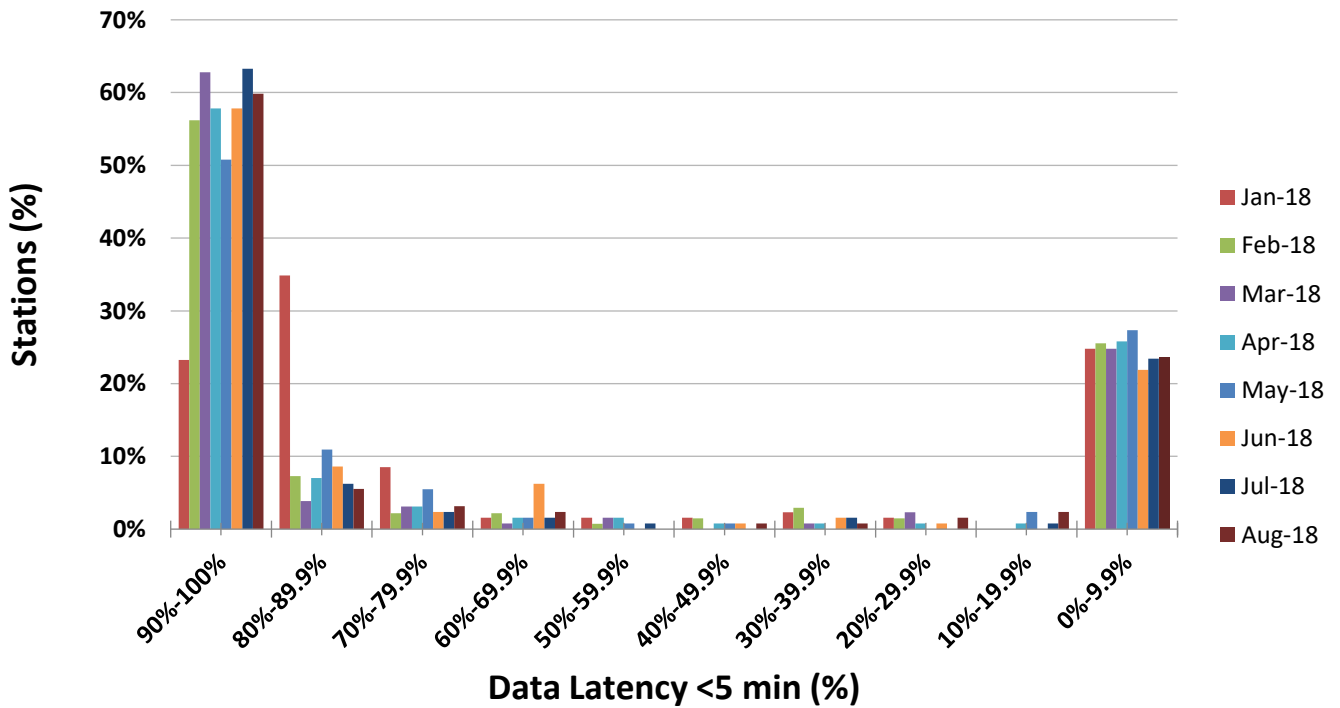

### Data Availability for Contributing- RTX Stations at IRIS (Jan - Aug 2018)

### 5 min Latency for Contributing-RTX Stations at US-NTWC (Jan - Aug 2018)