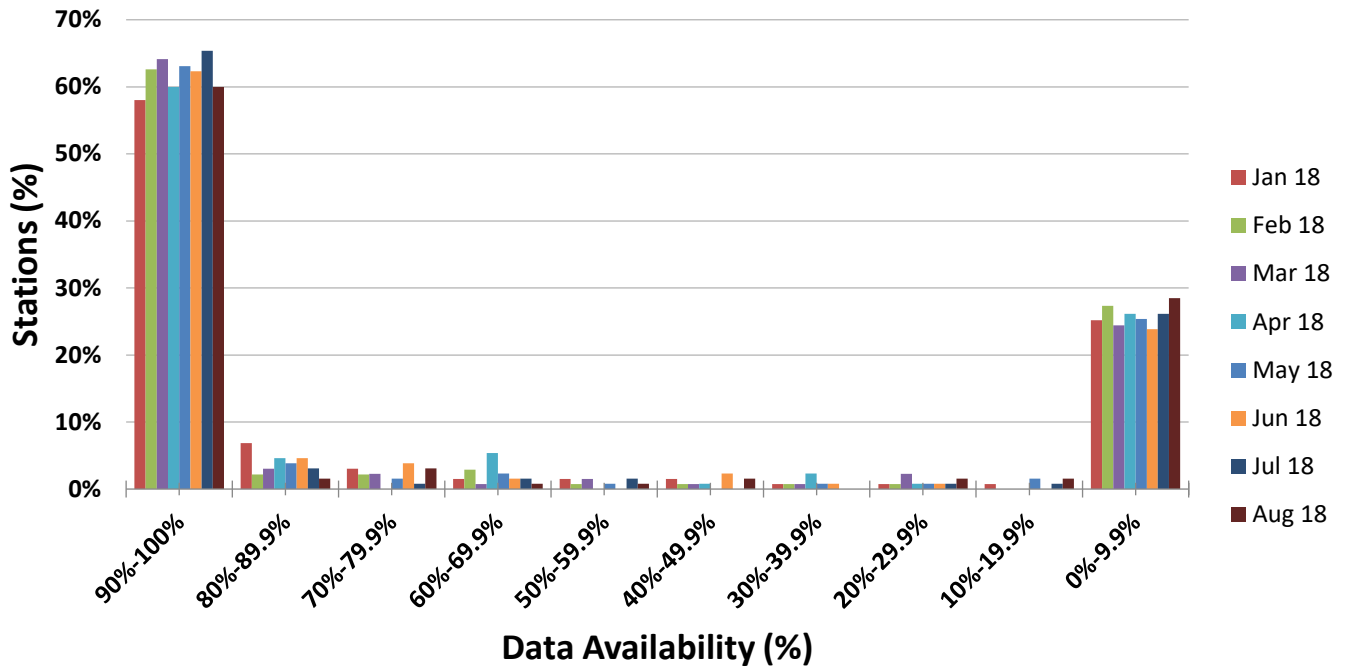

### Data Availability for Contributing- RTX Stations at IRIS (Jan - Aug 2018)

### 5 min Latency for Contributing-RTX Stations at US-NTWC (Jan - Aug 2018)