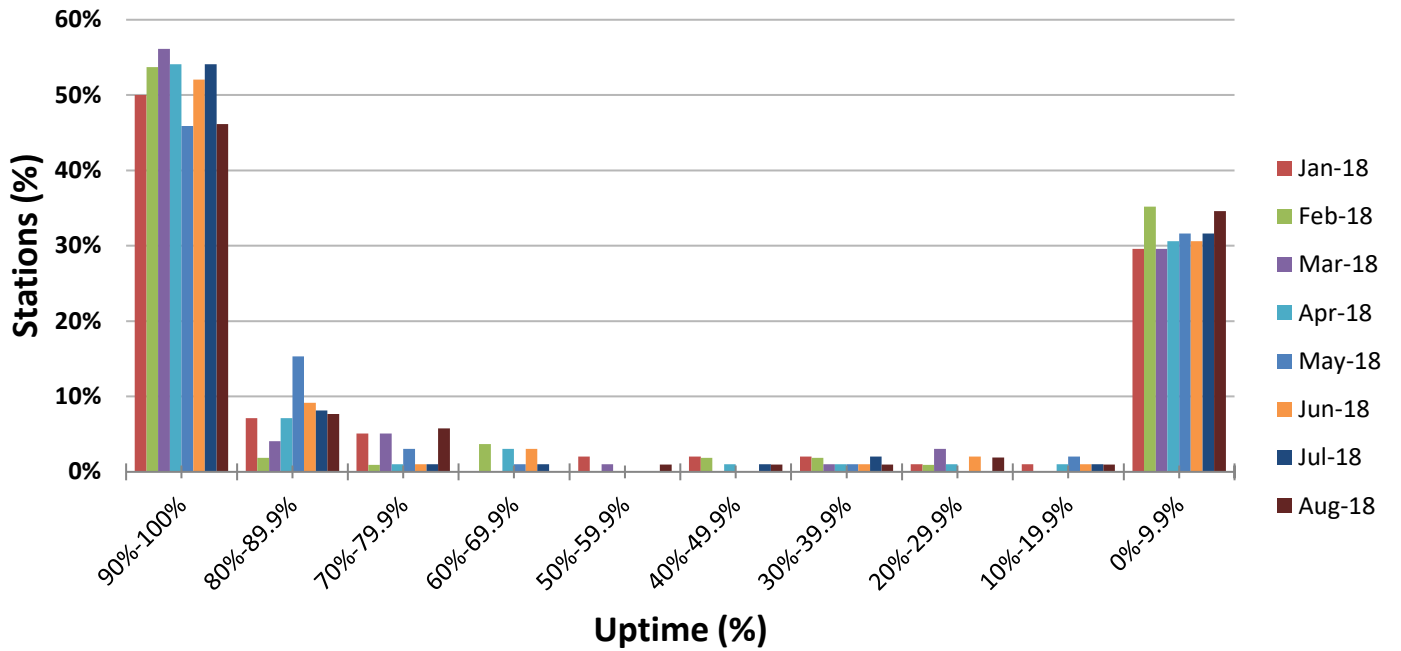

Uptime Percentage for Contributing-RTX Stations at PTWC (Jan - Aug 2018)