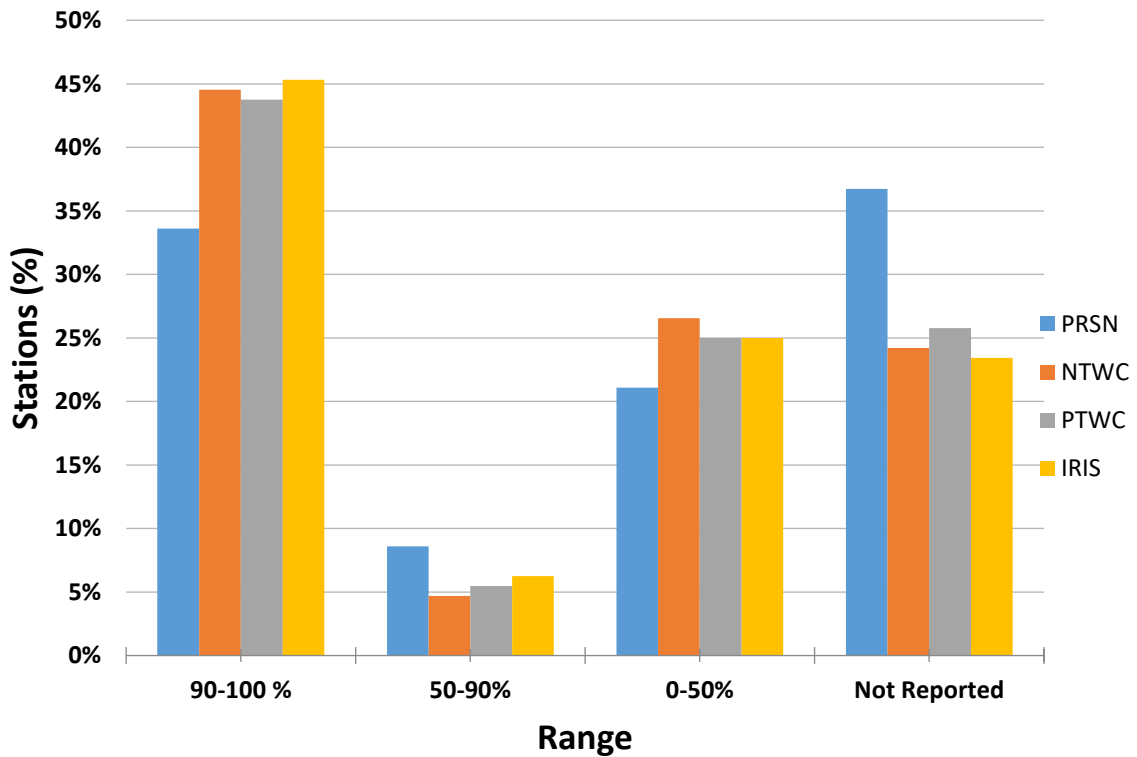

Percentage Caribe Stations Contributing RTX for February 2018