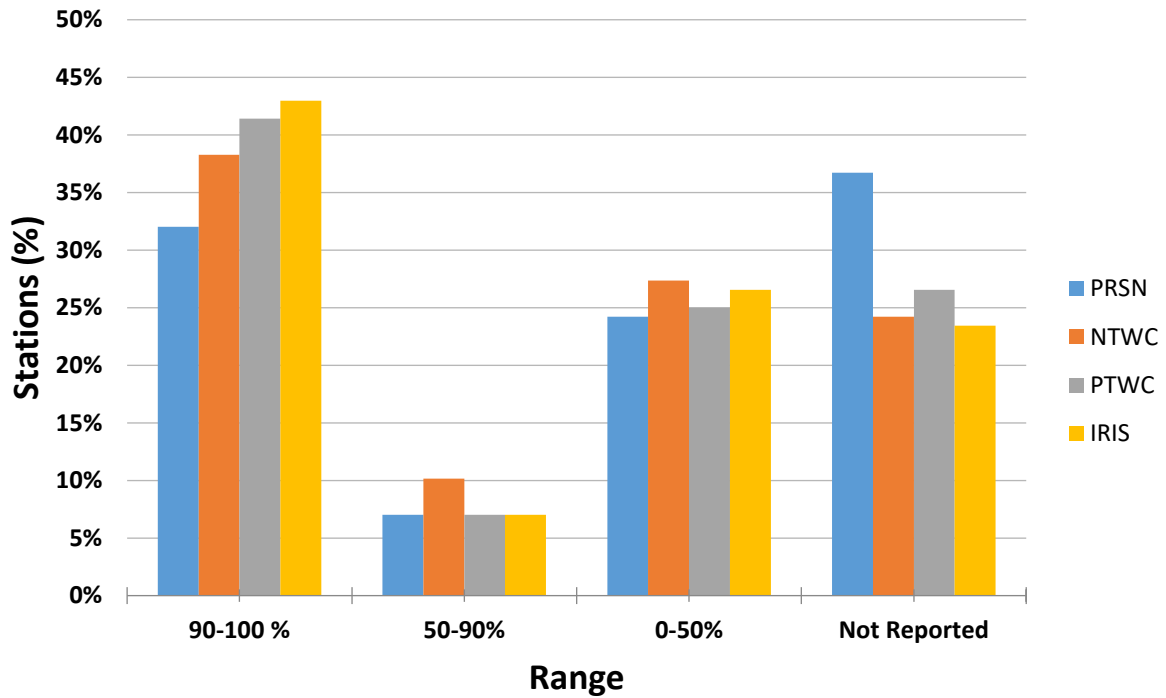

Percentage Caribe Stations Contributing RTX for January 2018