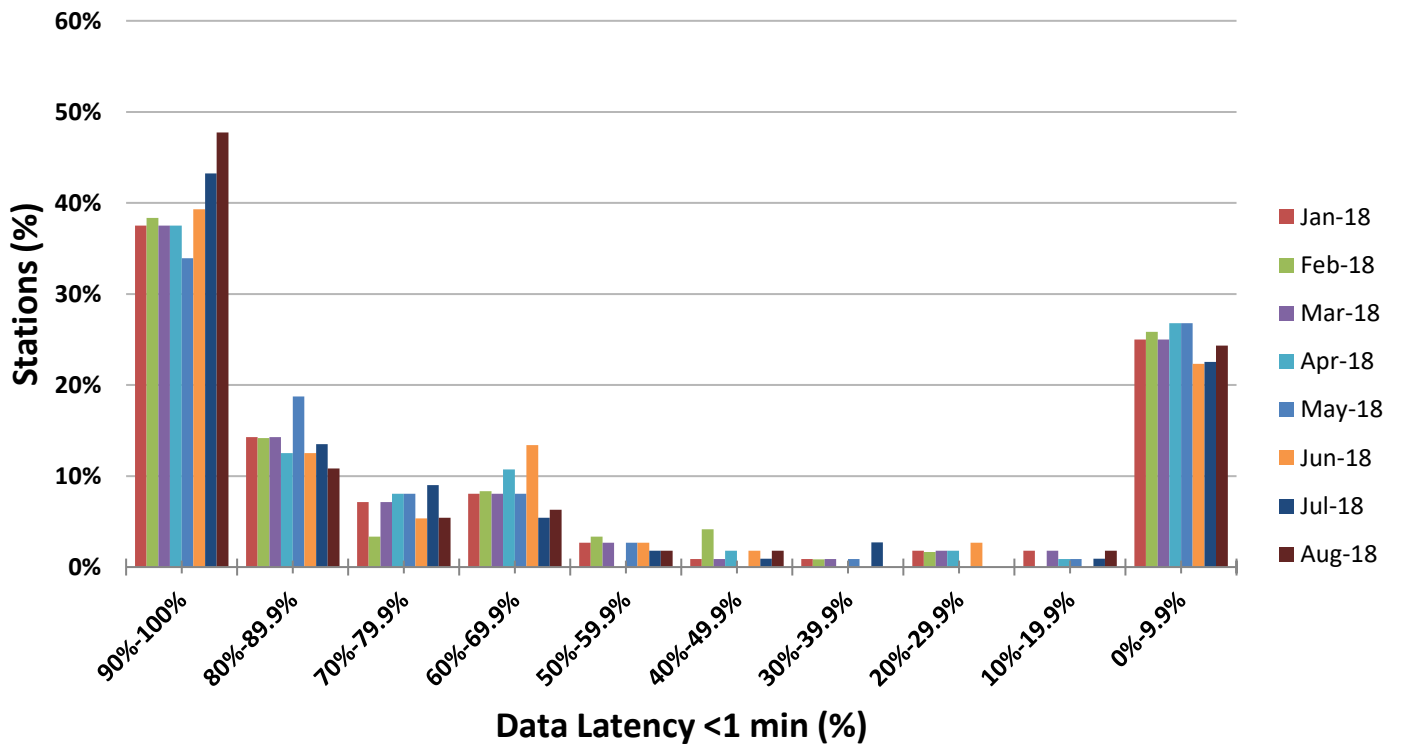

1 min Latency for Contributing-RTX Stations at PRSN (Jan - Aug 2018)