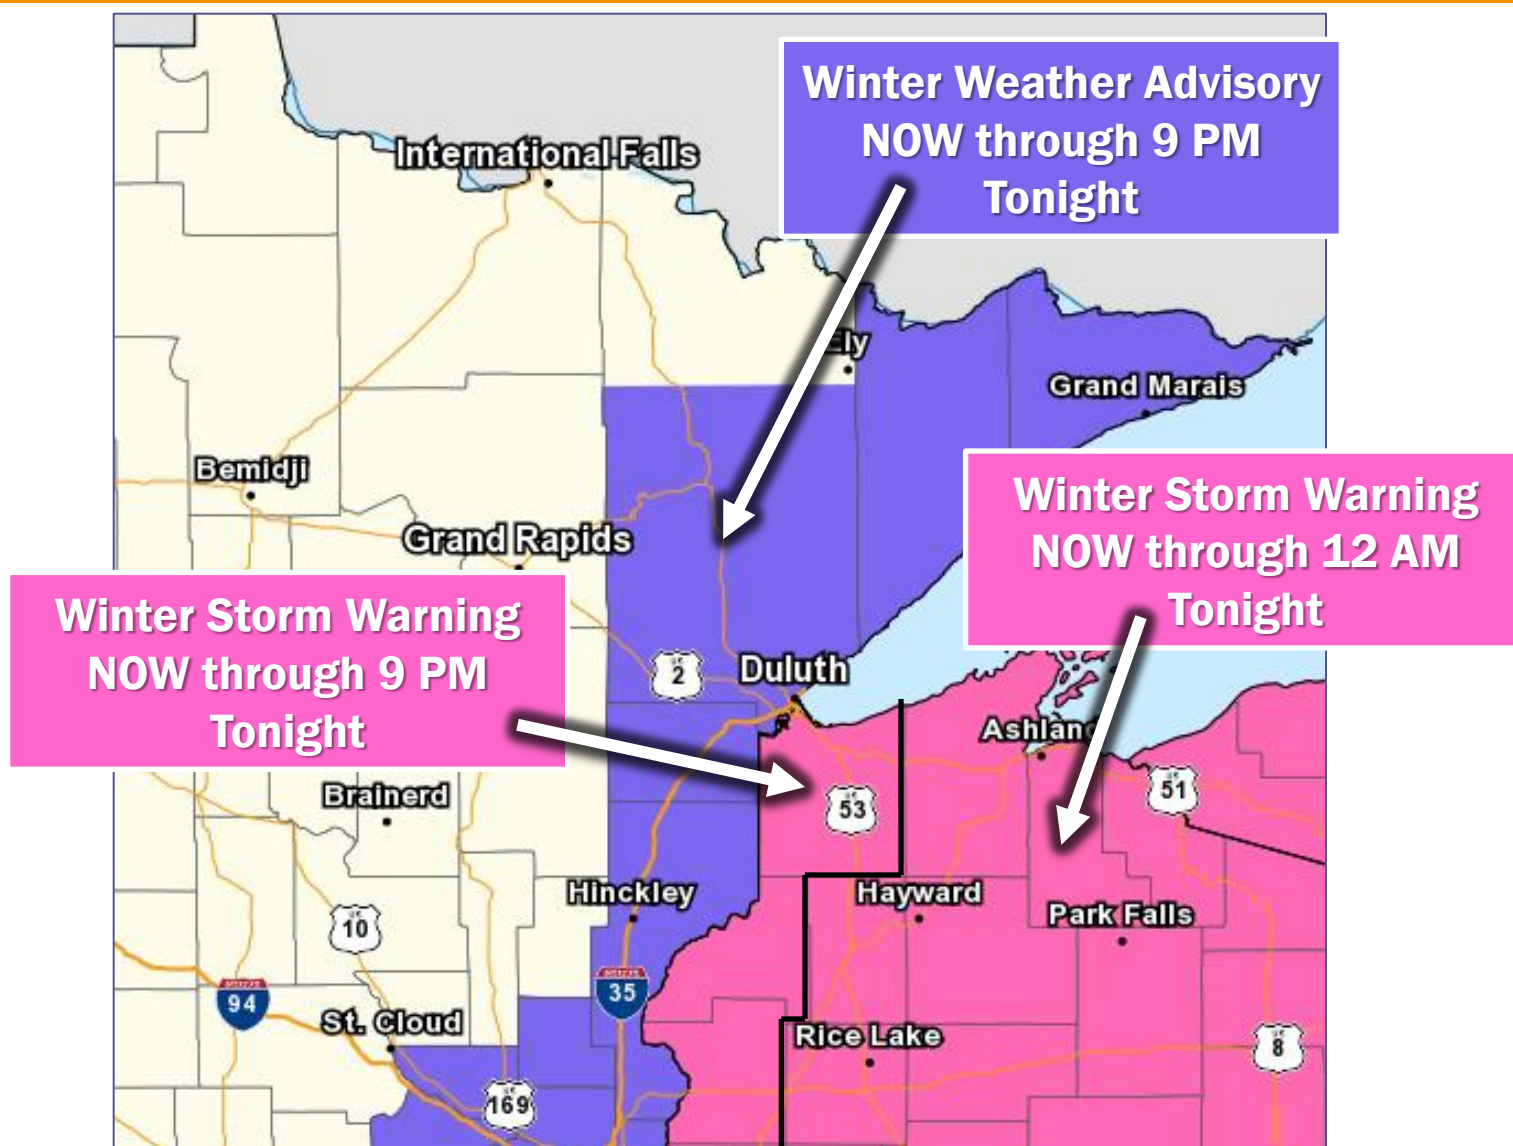

## Winter Storm Continues Through This Evening

### Message of the Day:

- Snowfall will continue this evening over northwest Wisconsin, eventually tapering off from west to east
- An additional 1 to 3 inches will be possible over northwest Wisconsin this evening

**Areas Impacted:** Northwest Wisconsin; adjacent areas of northeast Minnesota and into the Minnesota Arrowhead region.

**Timing & Duration:** Now through midnight tonight.

**Impacts:** Travel will be difficult and hazardous, particularly during the evening commute, due to slippery road conditions and reduced visibilities due to blowing snow, particularly along Lake Superior.