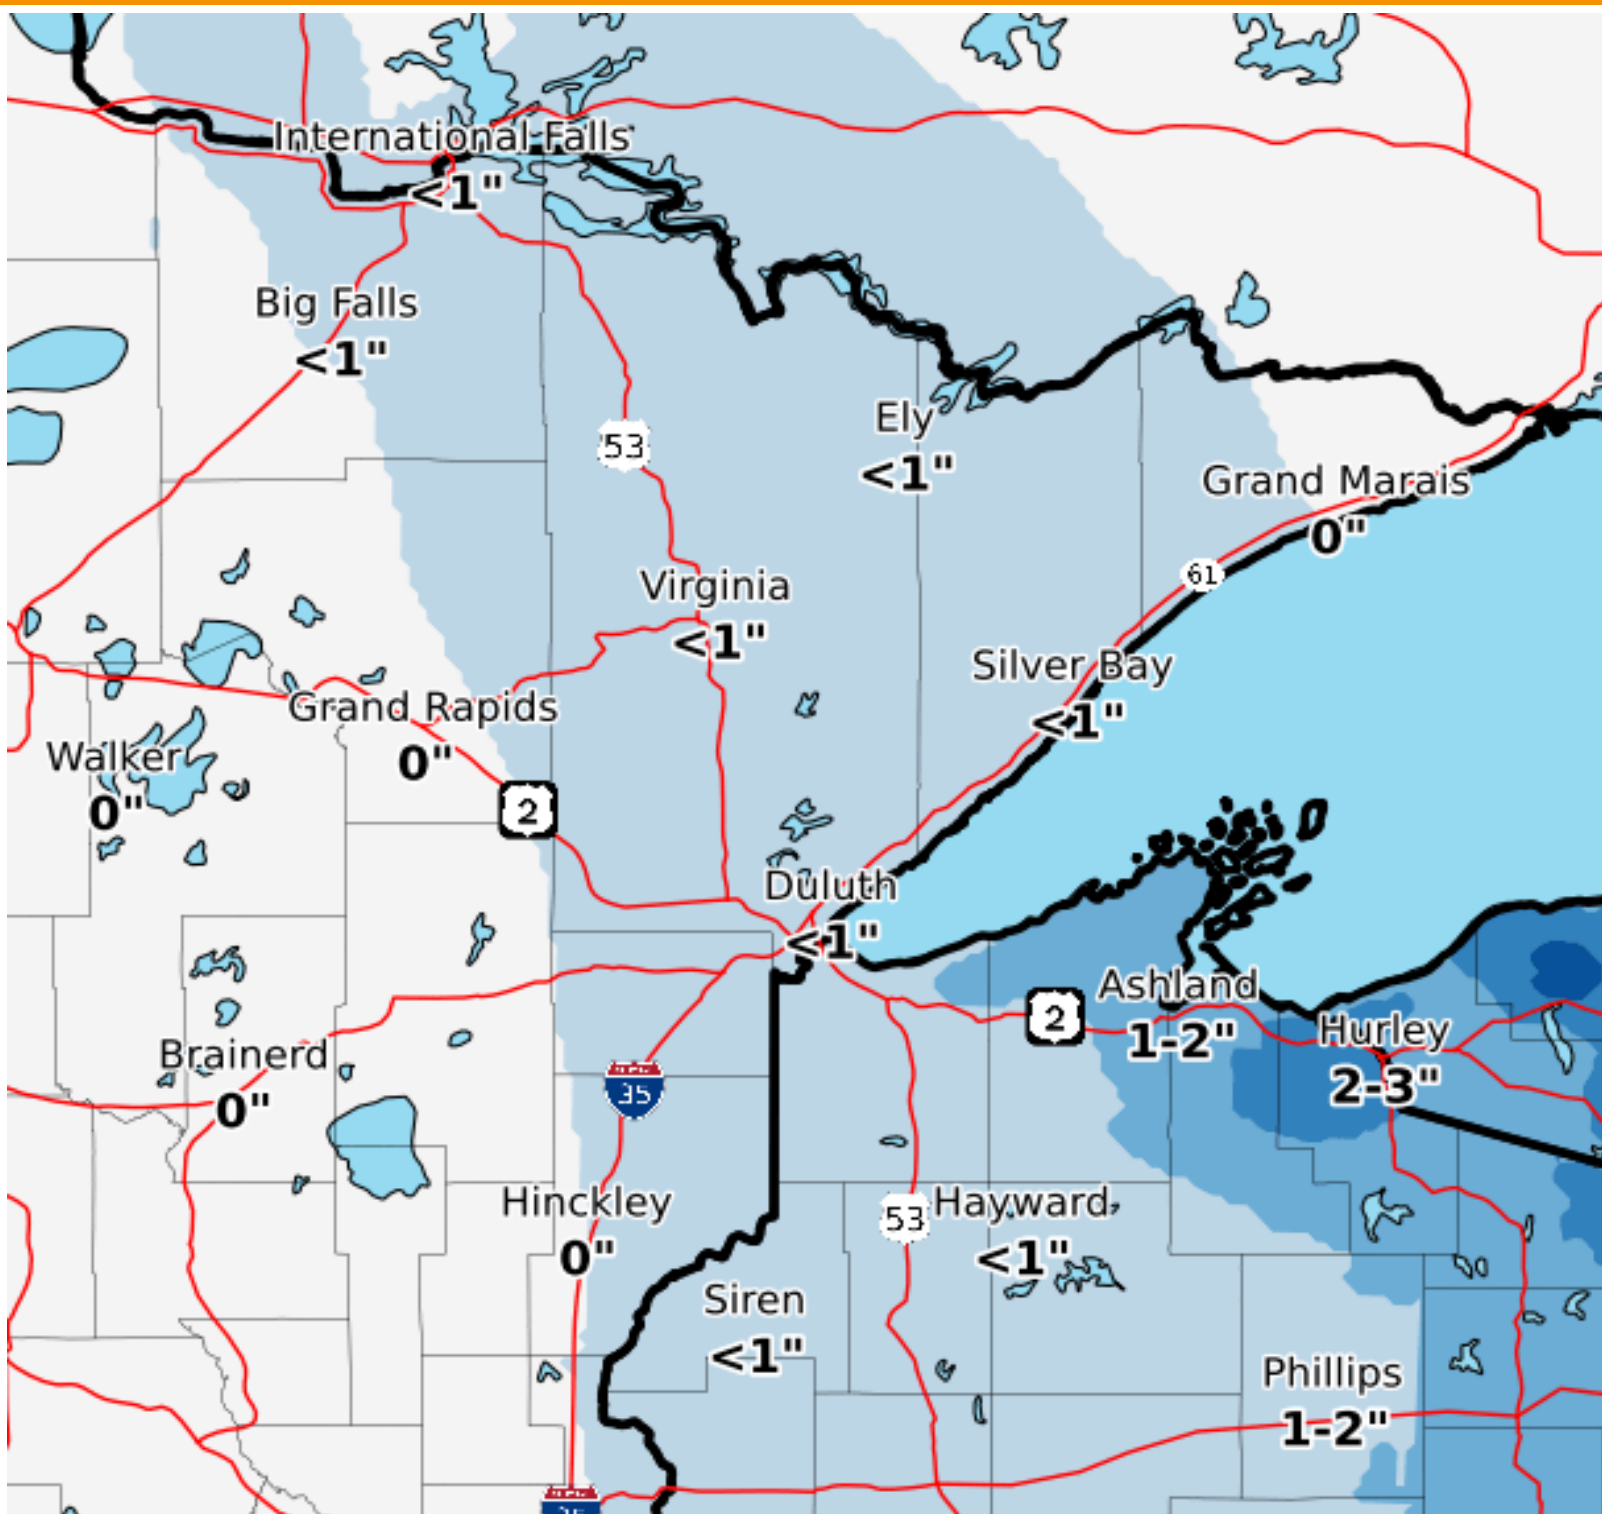

Additional Snowfall From 6 PM through Midnight Tonight