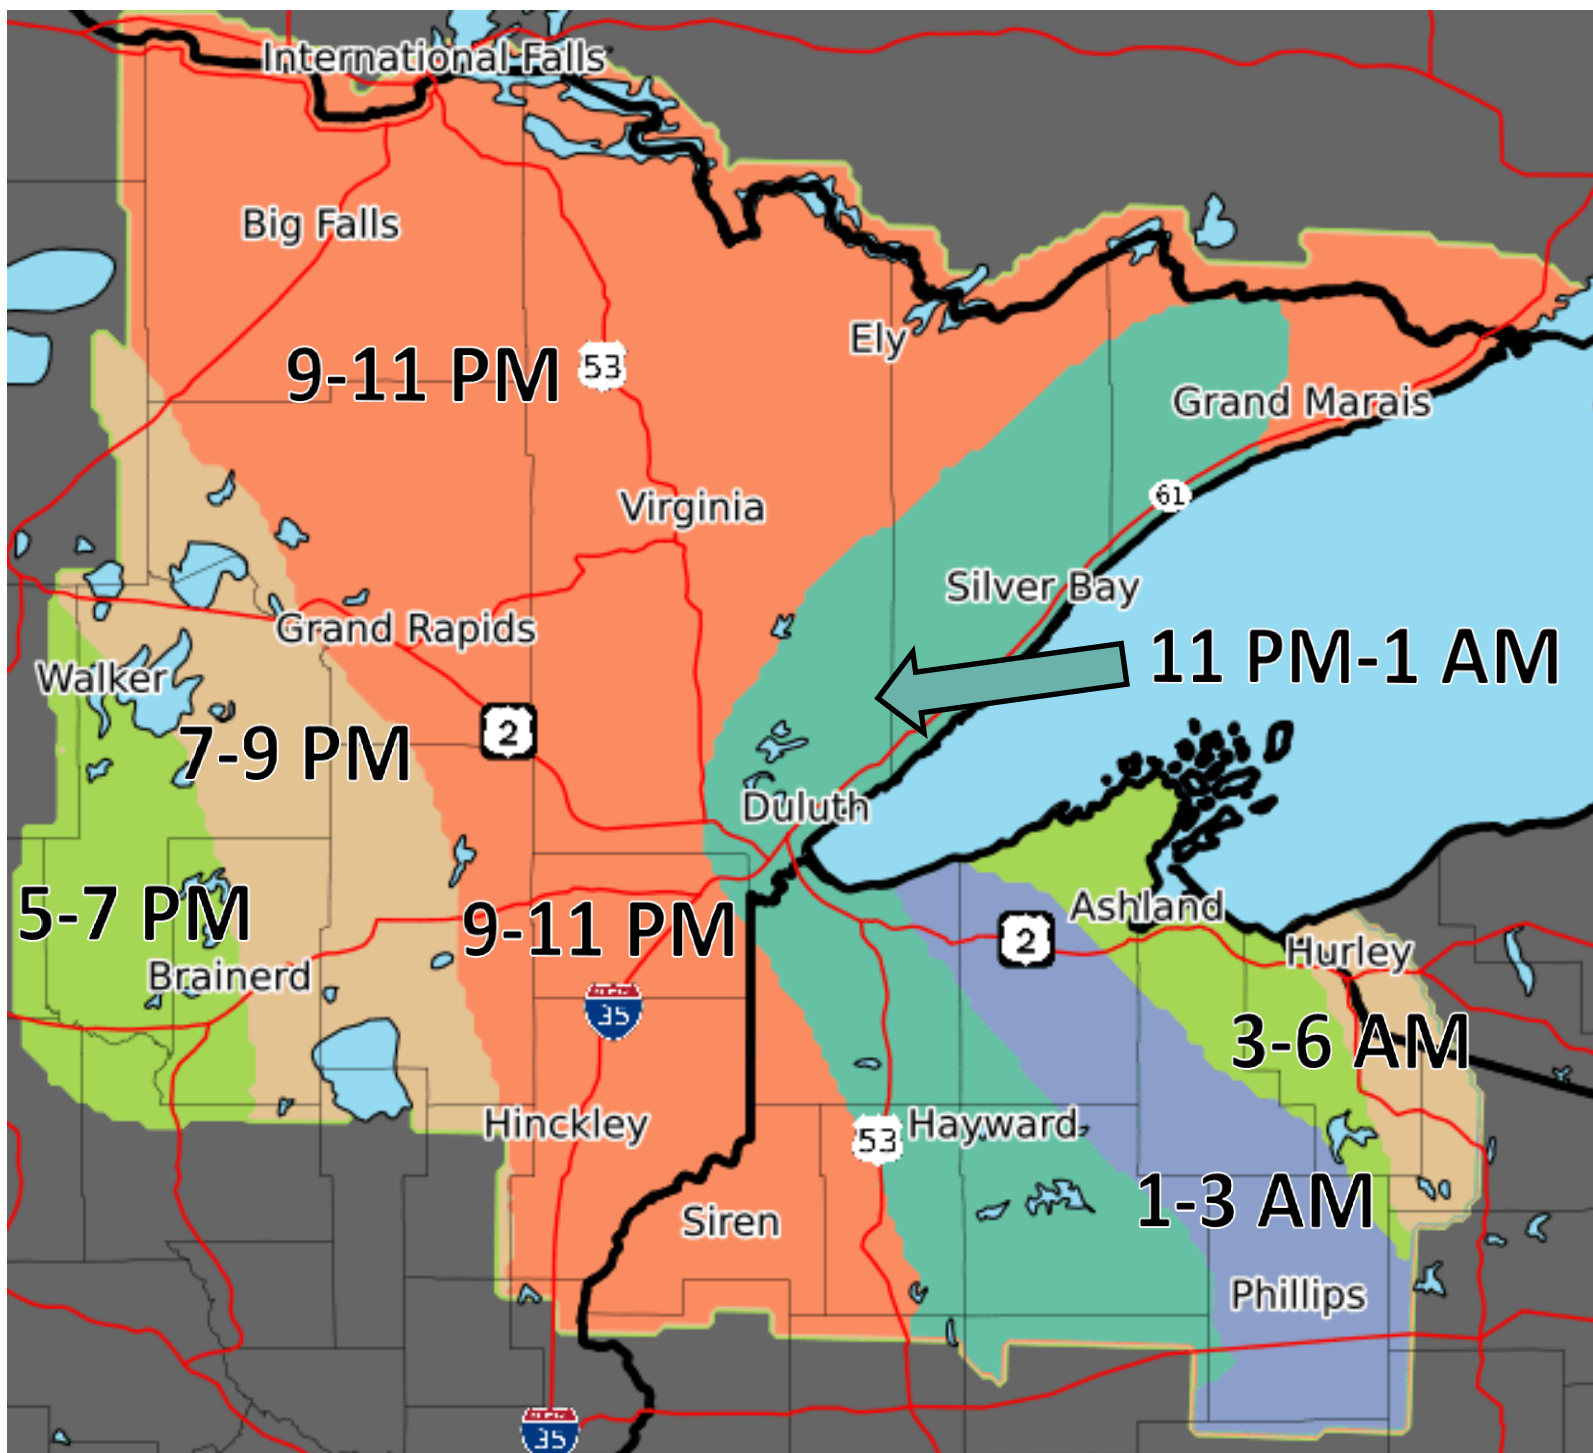

Snowfall End Timing

When will the snow end tonight?