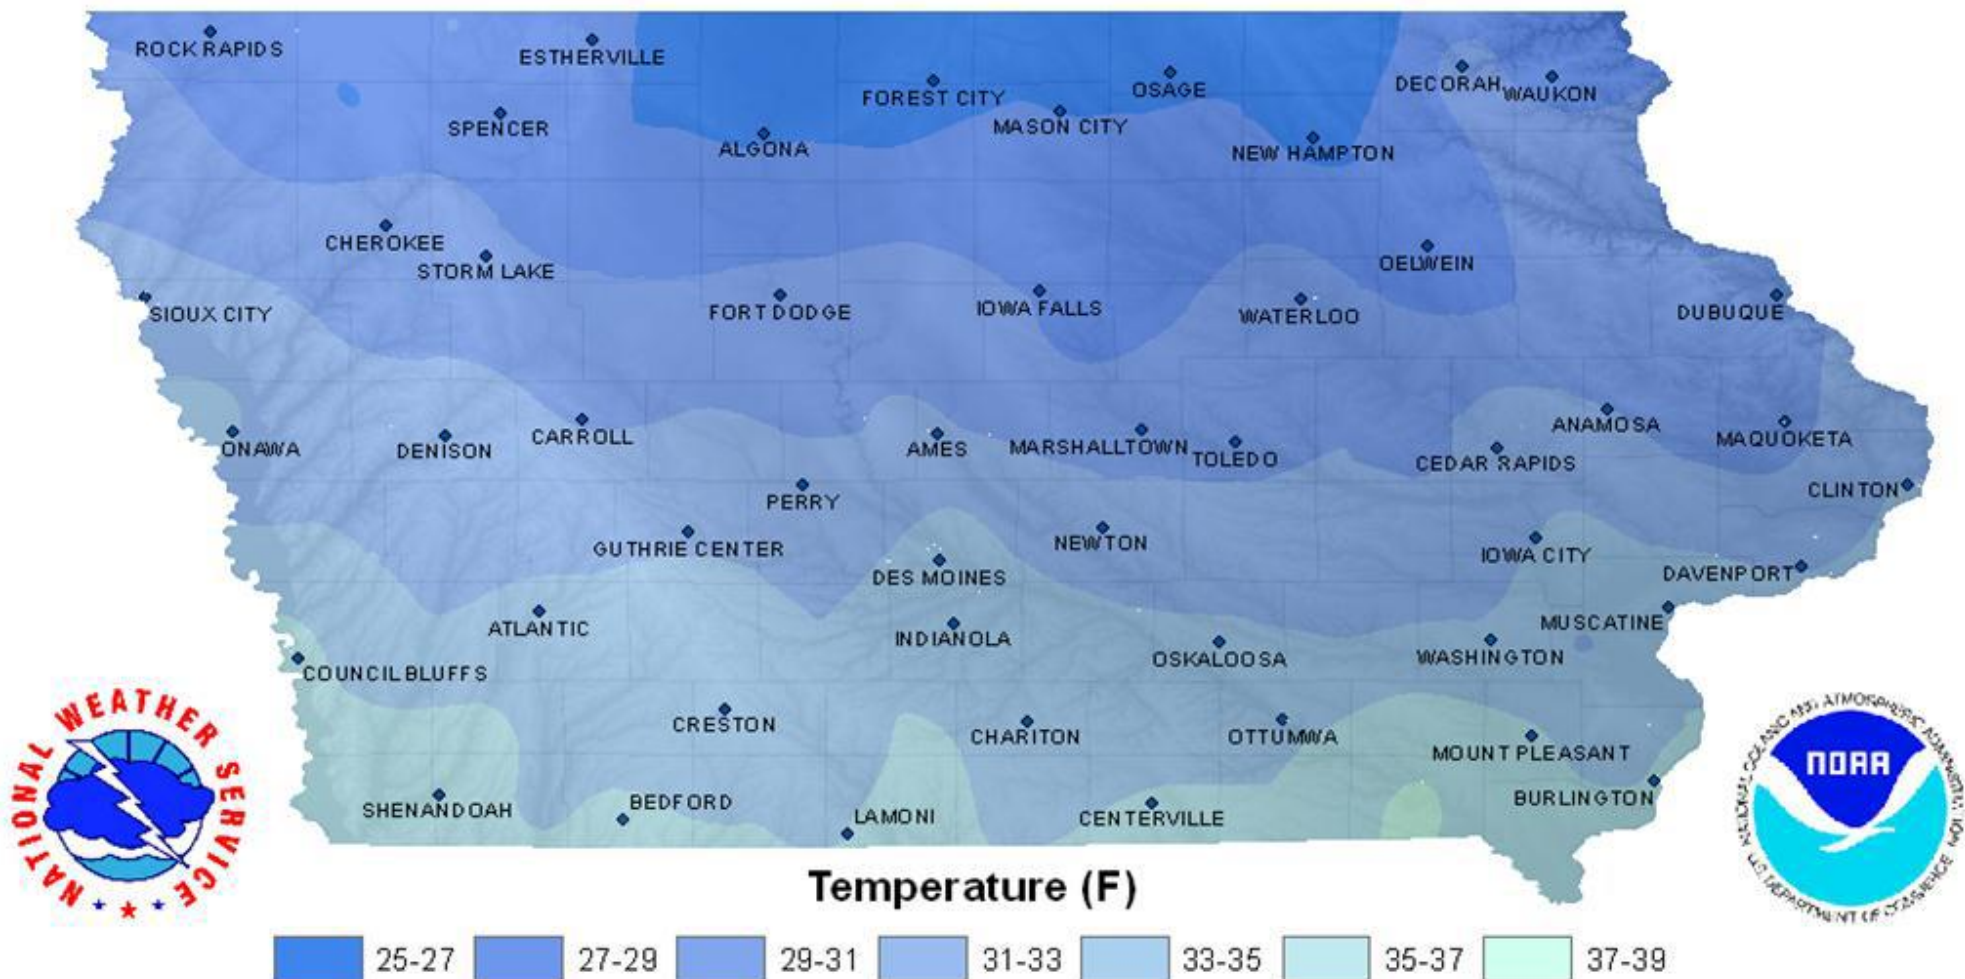

Winter High Temperature Normals (1981-2010)

City	Temp	City	Temp	City	Temp	City	Temp	City	Temp	City	Temp	City	Temp	City	Temp	City	Temp	City	Temp
Algona	26.8	Burlington	36.8	Cherokee	30.3	Decorah	30.0	Forest City	26.3	Iowa Falls	28.9	Mt. Pleasant	35.6	Onawa	33.7	Rock Rapids	28.2	Toledo	30.1
Ames	32.0	Carroll	30.9	Clinton	33.2	Denison	32.7	Ft. Dodge	29.2	Lamoni	34.9	Muscatine	34.7	Osage	26.5	Shenandoah	36.2	Washington	33.4
Anamosa	30.7	Cedar Rapids	31.0	Council Bluffs/Omaha	35.5	Des Moines	33.6	Guthrie Center	32.6	Maquoketa	29.7	New Hampton	26.6	Oskaloosa	33.3	Sioux City	32.4	Waterloo	30.1
Atlantic	33.9	Centerville	35.4	Creston	32.9	Dubuque	30.7	Indianola	34.0	Marshalltown	30.8	Newton	31.2	Ottumwa	34.2	Spencer	28.1	Waukon	27.3
Bedford	35.6	Chariton	34.3	Davenport	32.4	Estherville	27.2	Iowa City	34.7	Mason City	26.9	Oelwein	27.5	Perry	31.5	Storm Lake	29.2