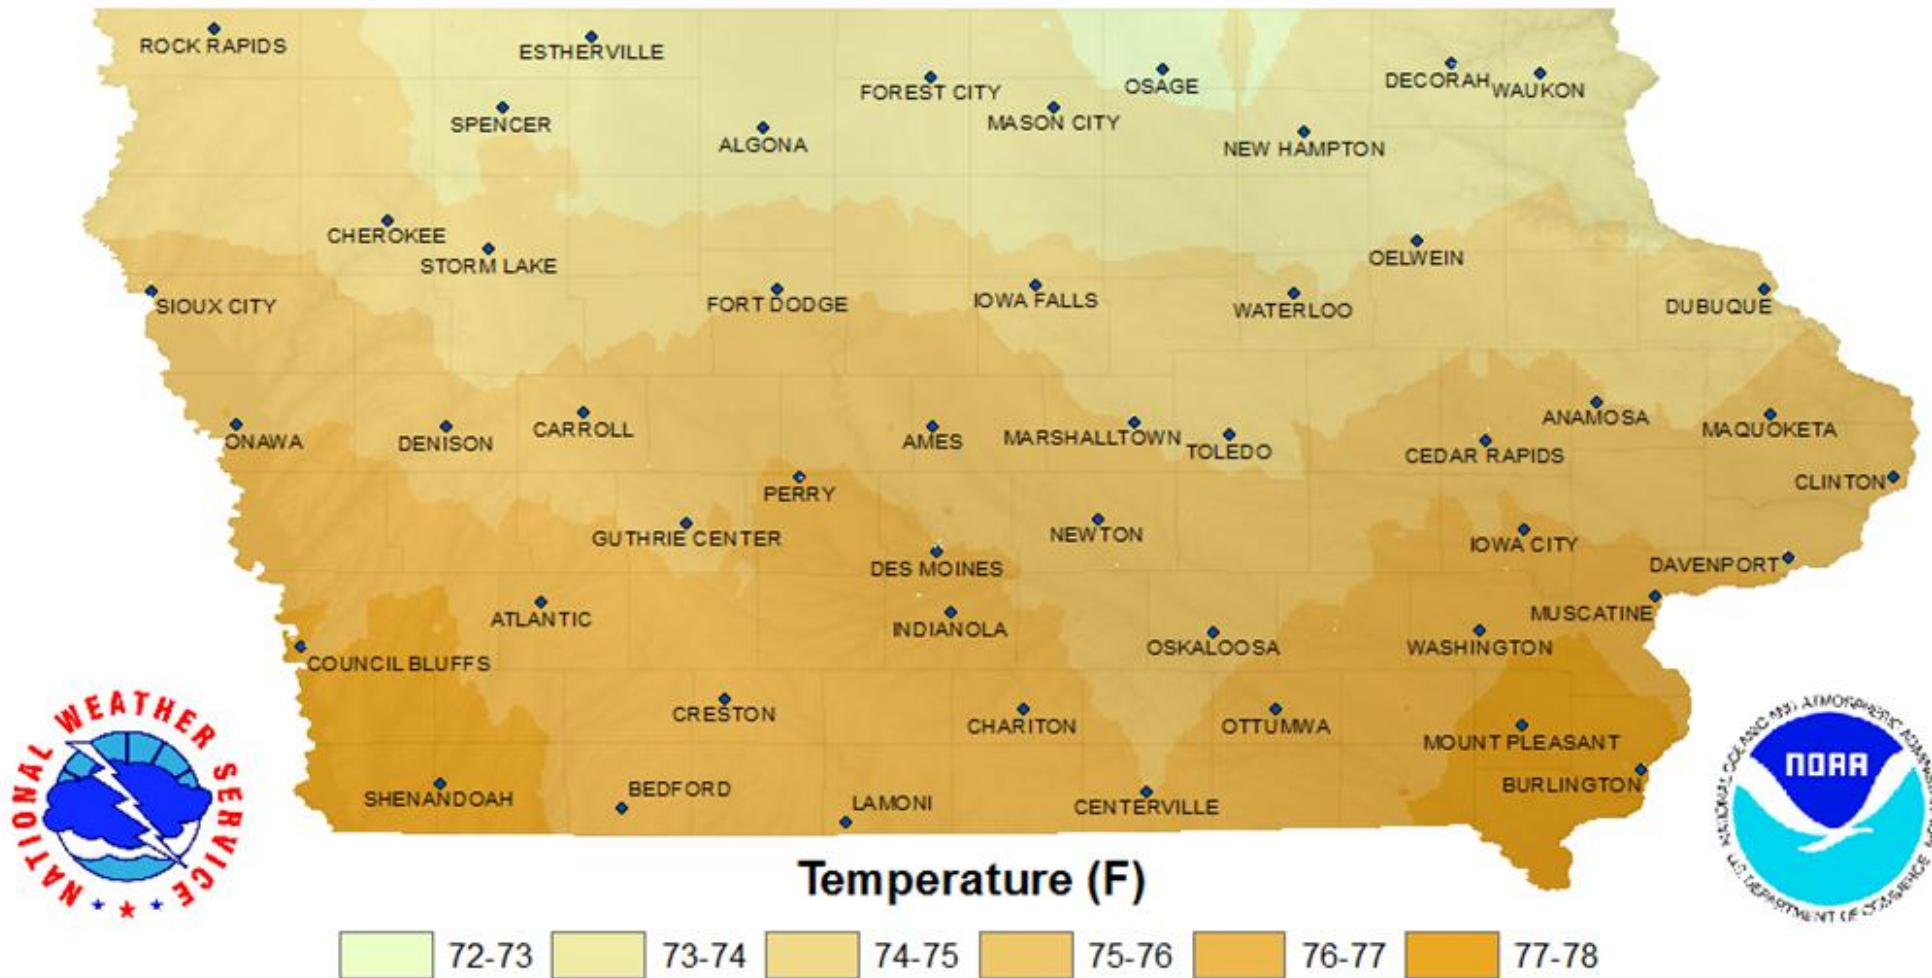

September High Temperature Normals (1981-2010)

City	Temp	City	Temp	City	Temp	City	Temp	City	Temp	City	Temp	City	Temp	City	Temp	City	Temp	City	Temp
Algona	73.2	Burlington	78.5	Cherokee	75.0	Decorah	75.1	Forest City	72.9	Iowa Falls	74.5	Mt. Pleasant	77.4	Onawa	77.6	Rock Rapids	74.4	Toledo	74.6
Ames	75.4	Carroll	75.4	Clinton	76.3	Denison	76.3	Ft. Dodge	74.5	Lamoni	76.1	Muscatine	77.5	Osage	72.4	Shenandoah	78.5	Washington	76.9
Anamosa	M	Cedar Rapids	74.5	Council Bluffs/Omaha	77.6	Des Moines	76.1	Guthrie Center	76.1	Maquoketa	73.8	New Hampton	72.3	Oskaloosa	76.0	Sioux City	76.2	Waterloo	75.3
Atlantic	77.3	Centerville	75.3	Creston	75.5	Dubuque	74.4	Indianola	76.0	Marshalltown	74.4	Newton	75.4	Ottumwa	76.0	Spencer	73.7	Waukon	72.1
Bedford	77.3	Chariton	76.0	Davenport	75.0	Estherville	73.1	Iowa City	75.9	Mason City	73.3	Oelwein	74.1	Perry	75.9	Storm Lake	74.0