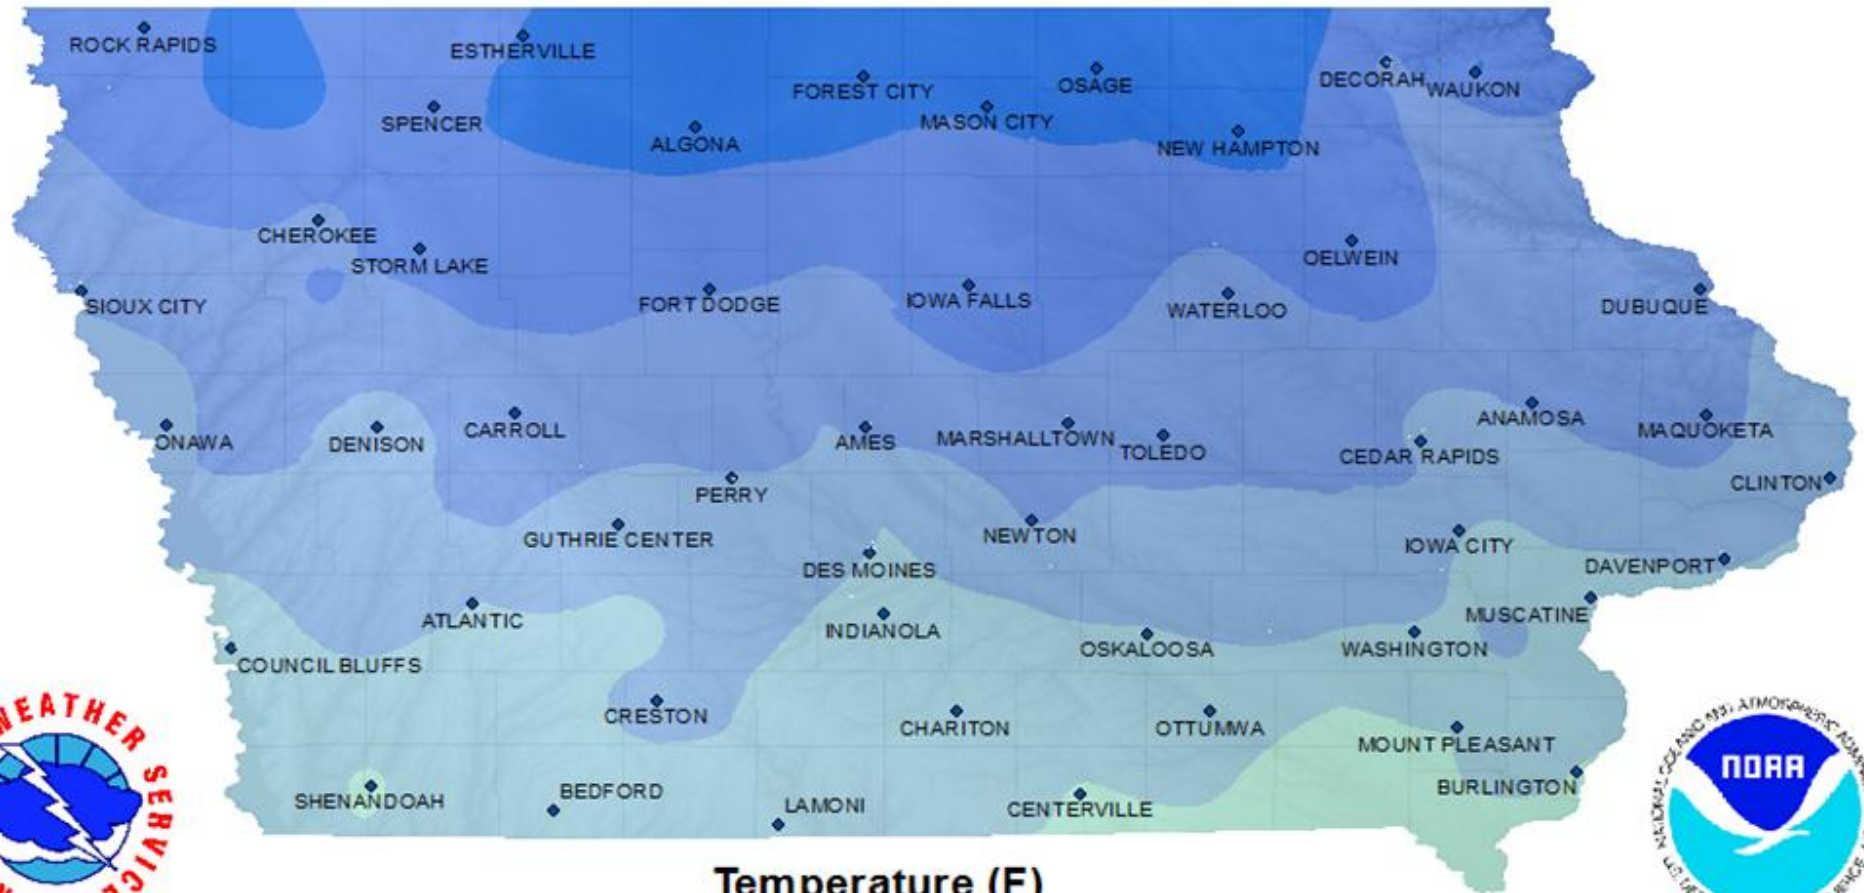

December High Temperature Normals (1981-2010)