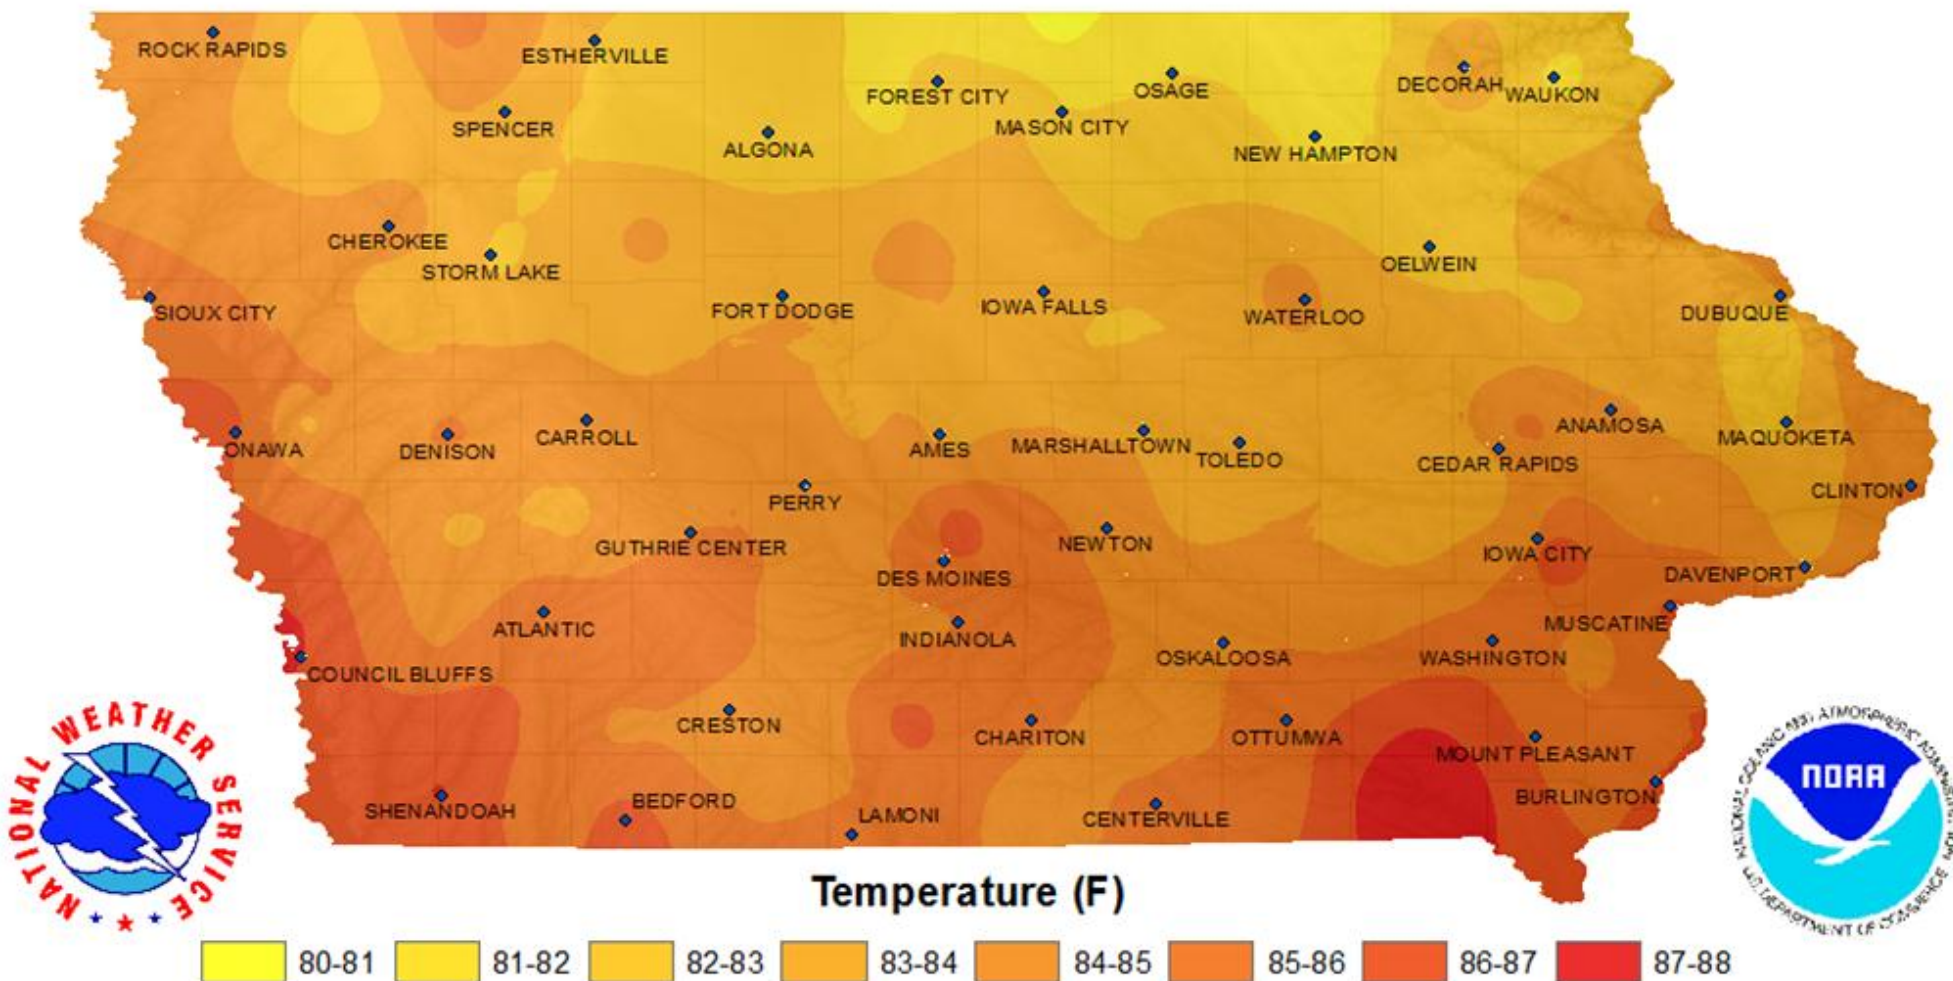

July High Temperature Normals (1981-2010)

City	Temp	City	Temp	City	Temp	City	Temp	City	Temp	City	Temp	City	Temp	City	Temp	City	Temp	City	Temp
Algona	82.2	Burlington	86.8	Cherokee	84.8	Decorah	84.1	Forest City	82.2	Iowa Falls	83.7	Mt. Pleasant	86.0	Onawa	86.5	Rock Rapids	84.9	Toledo	83.4
Ames	83.9	Carroll	84.4	Clinton	85.1	Denison	85.2	Ft. Dodge	83.9	Lamoni	85.1	Muscatine	86.2	Osage	82.0	Shenandoah	87.1	Washington	85.7
Anamosa	M	Cedar Rapids	83.5	Council Bluffs/ Omaha	87.3	Des Moines	85.7	Guthrie Center	85.0	Maquoketa	82.6	New Hampton	81.6	Oskaloosa	84.9	Sioux City	85.5	Waterloo	84.4
Atlantic	85.9	Centerville	85.4	Creston	84.5	Dubuque	81.9	Indianola	84.7	Marshalltown	83.6	Newton	84.6	Ottumwa	85.5	Spencer	83.8	Waukon	81.7
Bedford	86.5	Chariton	85.1	Davenport	83.5	Estherville	82.7	Iowa City	87.0	Mason City	82.0	Oelwein	82.4	Perry	84.8	Storm Lake	82.8