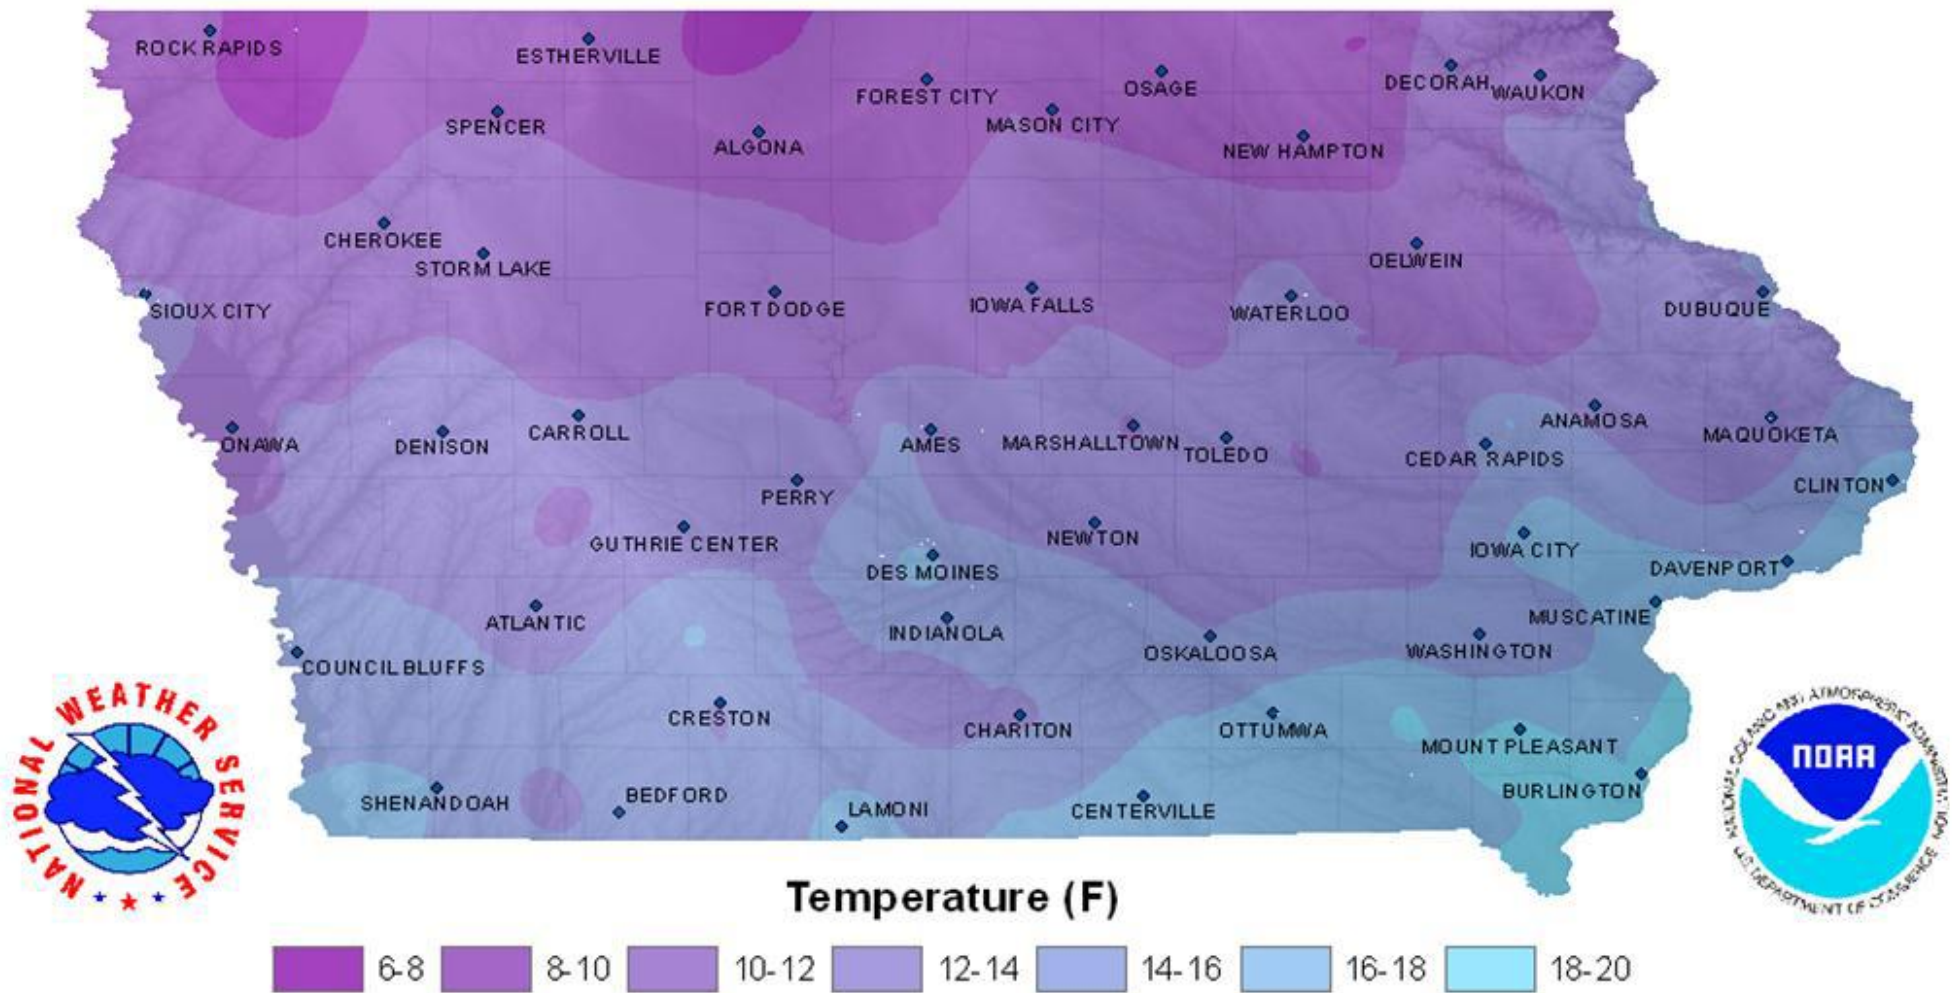

Winter Low Temperature Normals (1981-2010)

+

City	Temp	City	Temp	City	Temp	City	Temp	City	Temp	City	Temp	City	Temp	City	Temp	City	Temp	City	Temp
Algona	9.1	Burlington	19.8	Cherokee	10.7	Decorah	11.7	Forest City	9.2	Iowa Falls	10.8	Mt. Pleasant	18.7	Onawa	11.1	Rock Rapids	8.2	Toledo	12.2
Ames	14.5	Carroll	12.3	Clinton	17.2	Denison	14.0	Ft. Dodge	10.8	Lamoni	16.7	Muscatine	18.1	Osage	9.4	Shenandoah	16.0	Washington	14.0
Anamosa	12.0	Cedar Rapids	13.7	Council Bluffs/ Omaha	16.1	Des Moines	17.0	Guthrie Center	12.6	Maquoketa	12.1	New Hampton	8.2	Oskaloosa	13.9	Sioux City	12.8	Waterloo	12.5
Atlantic	12.4	Centerville	16.8	Creston	13.9	Dubuque	14.0	Indianola	14.5	Marshalltown	11.8	Newton	12.9	Ottumwa	16.1	Spencer	9.7	Waukon	10.7
Bedford	14.2	Chariton	13.7	Davenport	15.9	Estherville	8.7	Iowa City	16.8	Mason City	9.6	Oelwein	10.1	Perry	12.9	Storm Lake	11.5