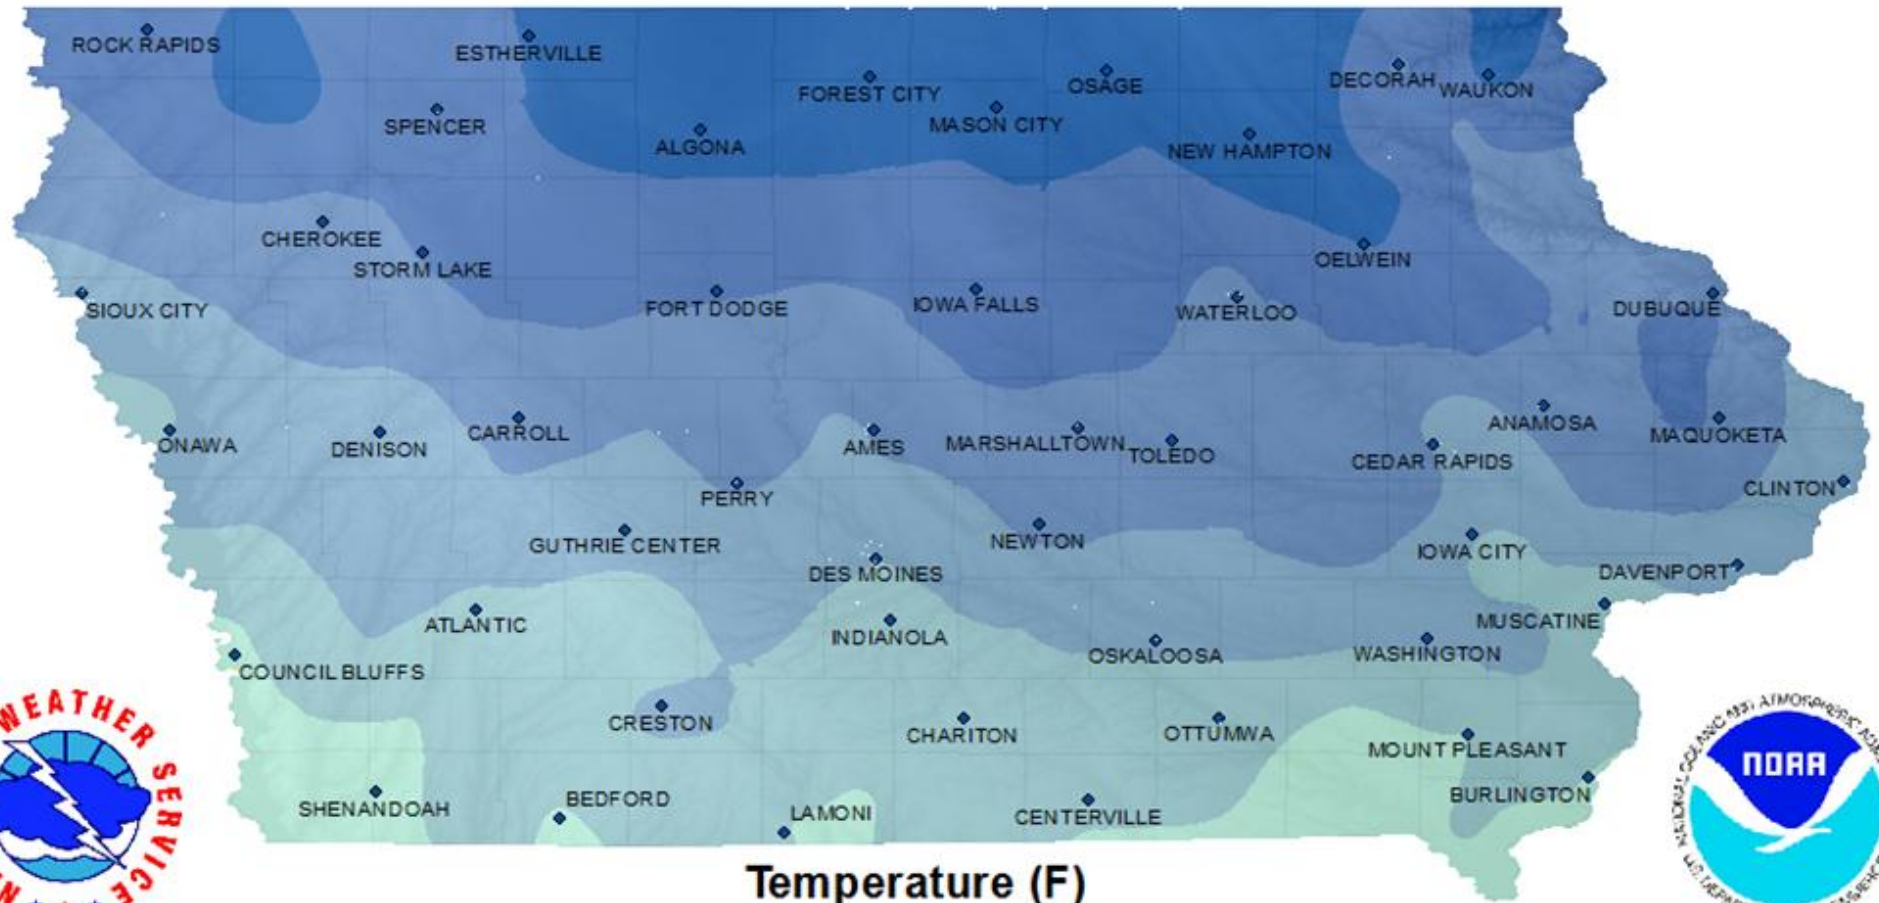

January High Temperature Normals (1981-2010)

City	Temp	City	Temp	City	Temp	City	Temp	City	Temp	City	Temp	City	Temp	City	Temp	City	Temp	City	Temp
Algona	24.3	Burlington	34.4	Cherokee	27.8	Decorah	27.3	Forest City	23.7	Iowa Falls	26.2	Mt. Pleasant	33.1	Onawa	31.6	Rock Rapids	25.8	Toledo	27.4
Ames	28.7	Carroll	28.5	Clinton	30.5	Denison	30.4	Ft. Dodge	26.5	Lamosos	33.2	Muscatine	32.2	Osage	23.7	Shenandoah	33.8	Washington	30.6
Anamosa	M	Cedar Rapids	28.2	Council Bluffs/Omaha	33.4	Des Moines	31.0	Guthrie Center	30.2	Maquoketa	26.8	New Hampton	23.8	Oskaloosa	30.6	Sioux City	30.5	Waterloo	27.4
Atlantic	31.5	Centerville	32.7	Creston	30.5	Dubuque	26.7	Indianola	31.5	Marshalltown	27.8	Newton	28.3	Ottumwa	31.6	Spencer	25.6	Waukon	24.3
Bedford	33.2	Chariton	31.7	Davenport	29.8	Estherville	24.4	Iowa City	30.0	Mason City	24.3	Oelwein	24.9	Perry	28.8	Storm Lake	26.8