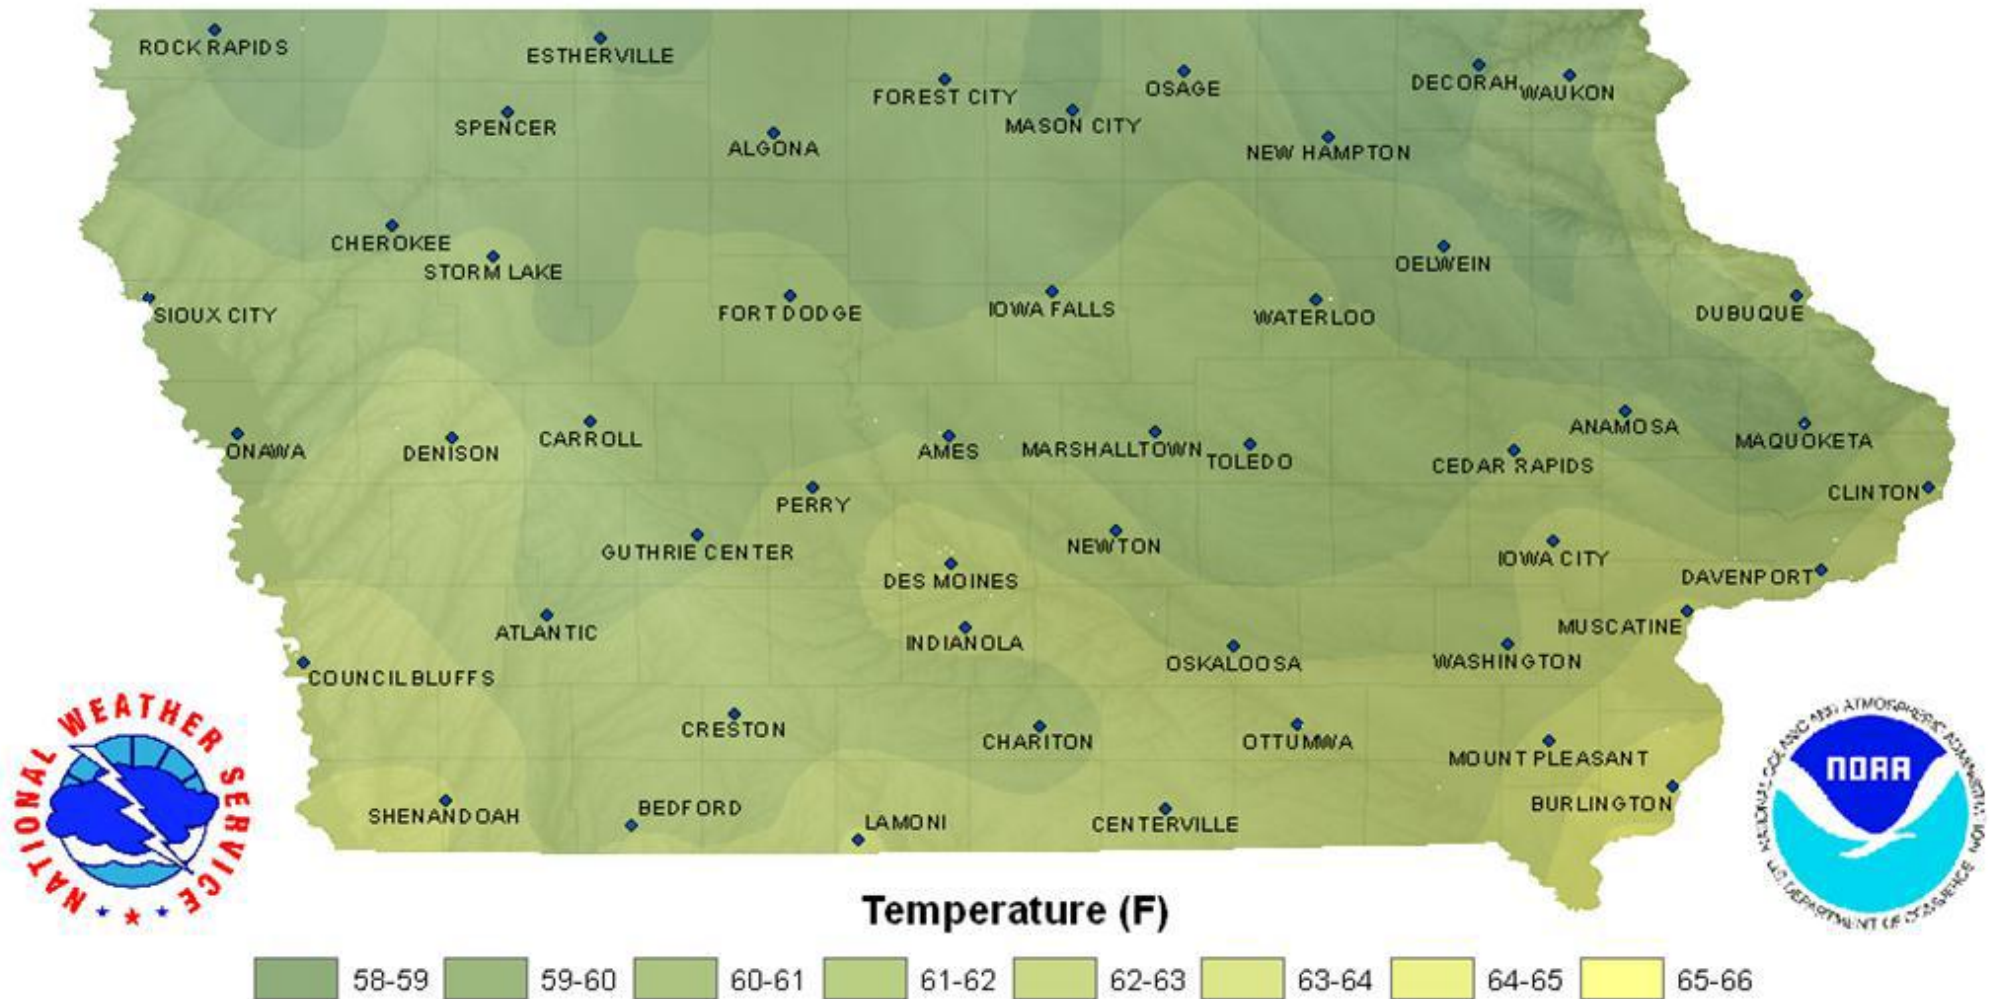

Summer Low Temperature Normals (1981-2010)

+

City	Temp	City	Temp	City	Temp	City	Temp	City	Temp	City	Temp	City	Temp	City	Temp	City	Temp	City	Temp
Algona	59.0	Burlington	65.0	Cherokee	58.8	Decorah	59.0	Forest City	60.1	Iowa Falls	59.9	Mt. Pleasant	63.6	Onawa	60.2	Rock Rapids	59.0	Toledo	60.0
Ames	61.7	Carroll	60.8	Clinton	62.7	Denison	62.6	Ft. Dodge	60.5	Lamoni	64.1	Muscatine	64.1	Osage	59.8	Shenandoah	63.8	Washington	61.1
Anamosa	57.8	Cedar Rapids	60.6	Council Bluffs/ Omaha	63.7	Des Moines	64.6	Guthrie Center	60.2	Maquoketa	58.8	New Hampton	58.3	Oskaloosa	61.7	Sioux City	60.9	Waterloo	60.7
Atlantic	60.0	Centerville	62.7	Creston	61.9	Dubuque	63.1	Indianola	61.8	Marshalltown	60.5	Newton	61.6	Ottumwa	62.5	Spencer	59.3	Waukon	59.0
Bedford	62.2	Chariton	60.2	Davenport	61.1	Estherville	58.1	Iowa City	62.9	Mason City	58.5	Oelwein	59.3	Perry	61.3	Storm Lake	60.9