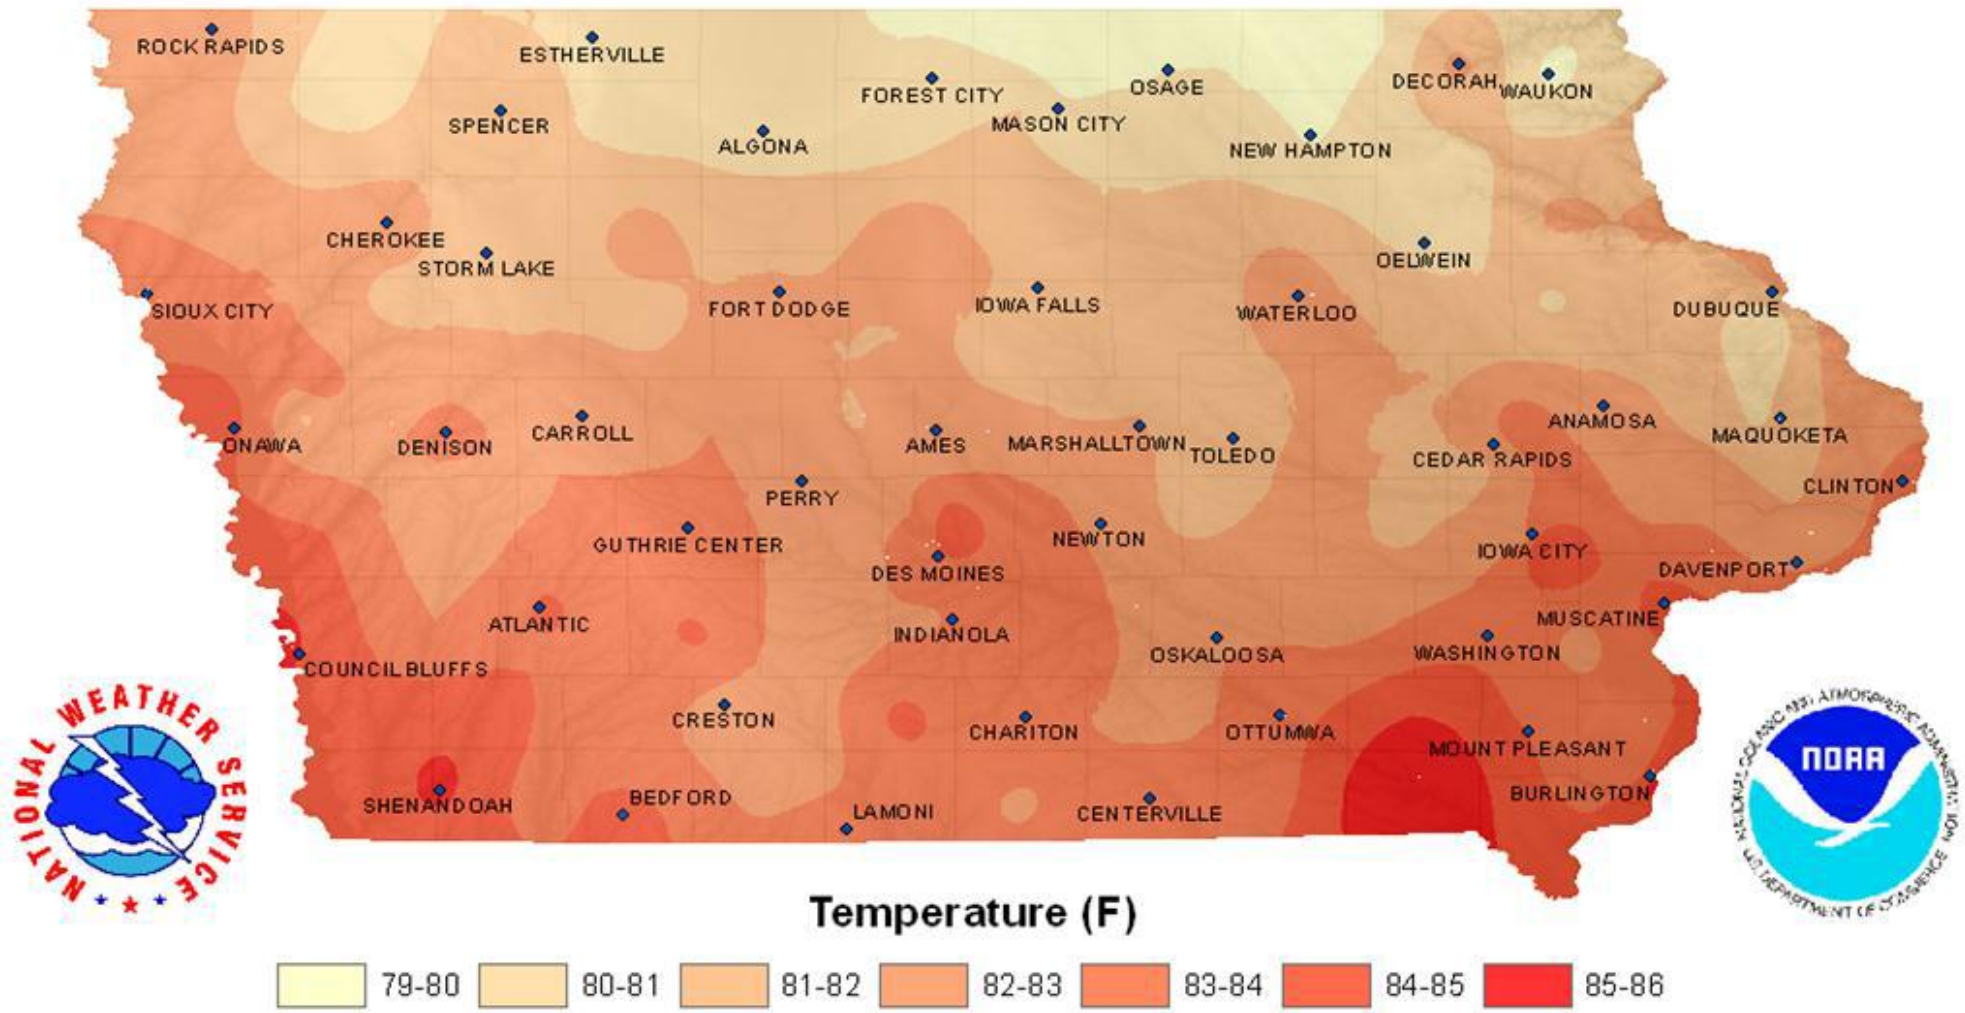

Summer High Temperature Normals (1981-2010)