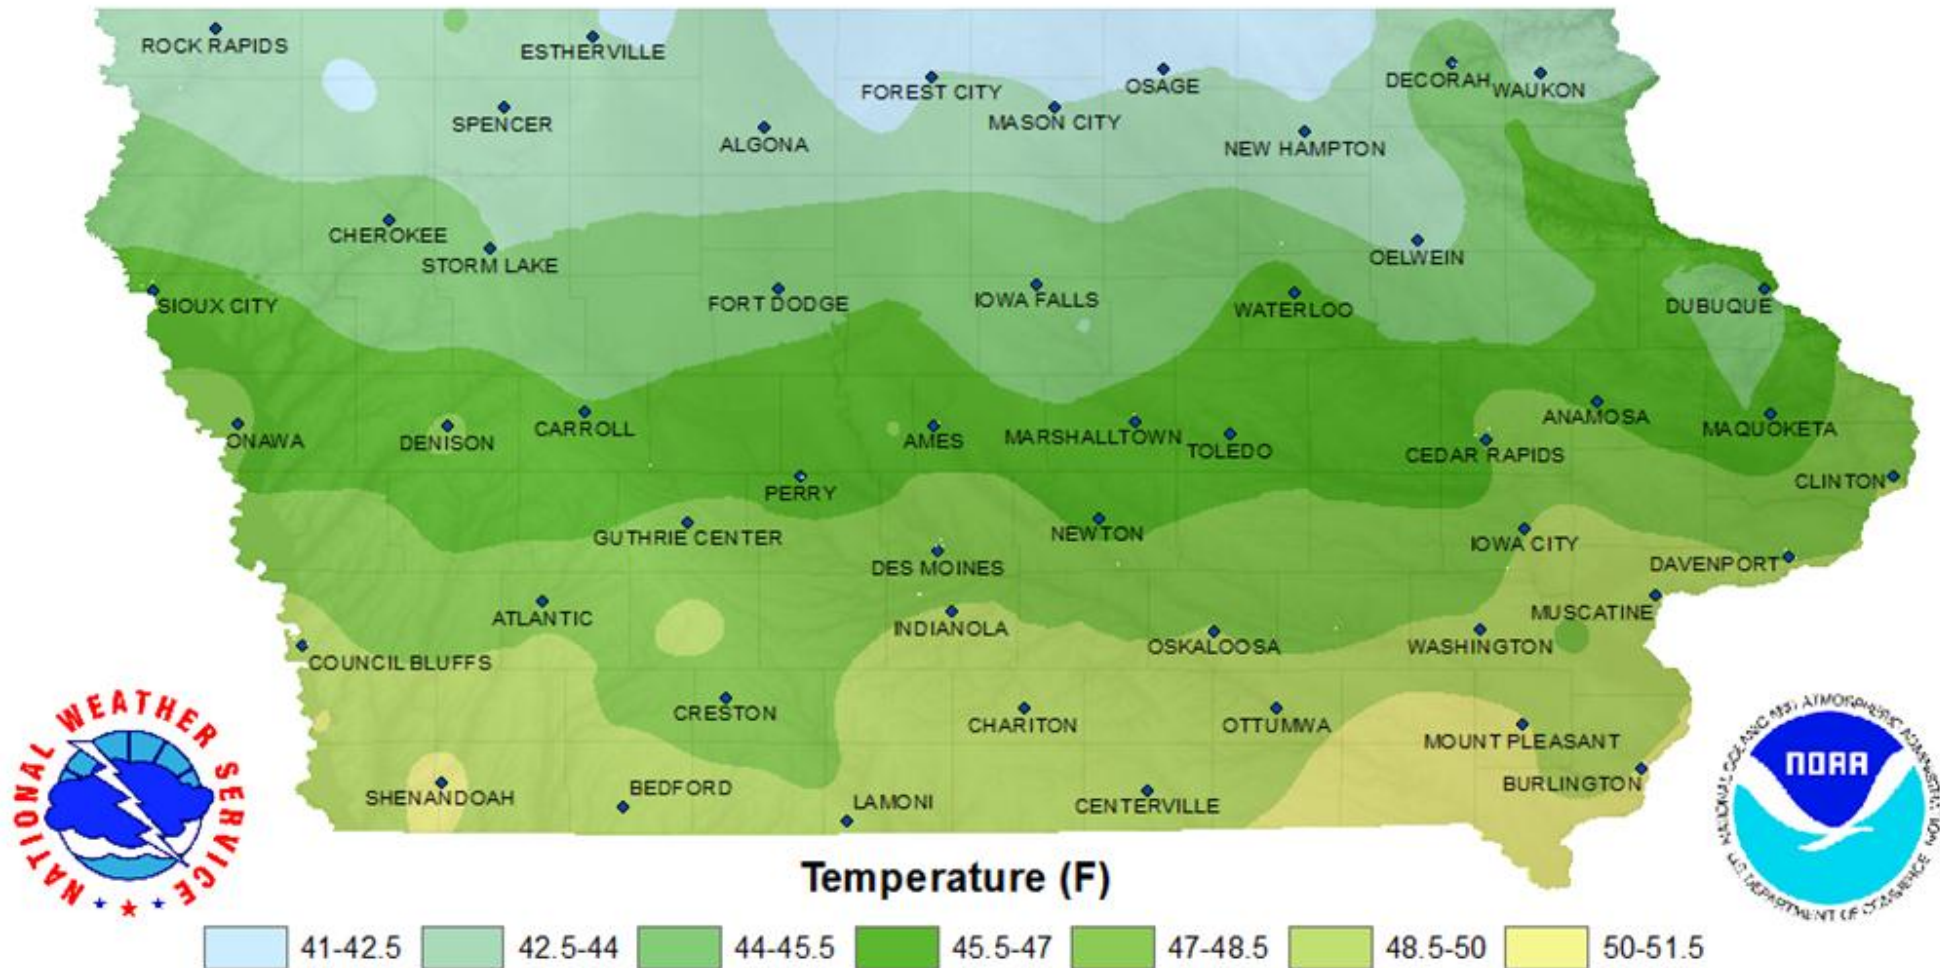

November High Temperature Normals (1981-2010)

City	Temp	City	Temp	City	Temp	City	Temp	City	Temp	City	Temp	City	Temp	City	Temp	City	Temp	City	Temp
Algona	42.9	Burlington	51.5	Cherokee	45.0	Decorah	45.5	Forest City	42.5	Iowa Falls	44.7	Mt. Pleasant	50.4	Onawa	47.7	Rock Rapids	43.2	Toledo	46.3
Ames	46.1	Carroll	45.6	Clinton	48.6	Denison	47.2	Ft. Dodge	44.9	Lamoqui	48.8	Muscatine	49.8	Osage	42.4	Shenandoah	50.4	Washington	48.8
Anamosa	M	Cedar Rapids	46.5	Council Bluffs/Omaha	48.9	Des Moines	47.9	Guthrie Center	47.3	Maquoketa	45.5	New Hampton	42.7	Oskaloosa	48.5	Sioux City	46.4	Waterloo	45.9
Atlantic	48.3	Centerville	49.7	Creston	47.4	Dubuque	44.8	Indianola	48.5	Marshalltown	46.0	Newton	46.4	Ottumwa	48.8	Spencer	42.8	Waukon	42.5
Bedford	49.9	Chariton	48.8	Davenport	47.9	Estherville	42.1	Iowa City	47.7	Mason City	42.5	Delweir	43.6	Perry	46.6	Storm Lake	44.0