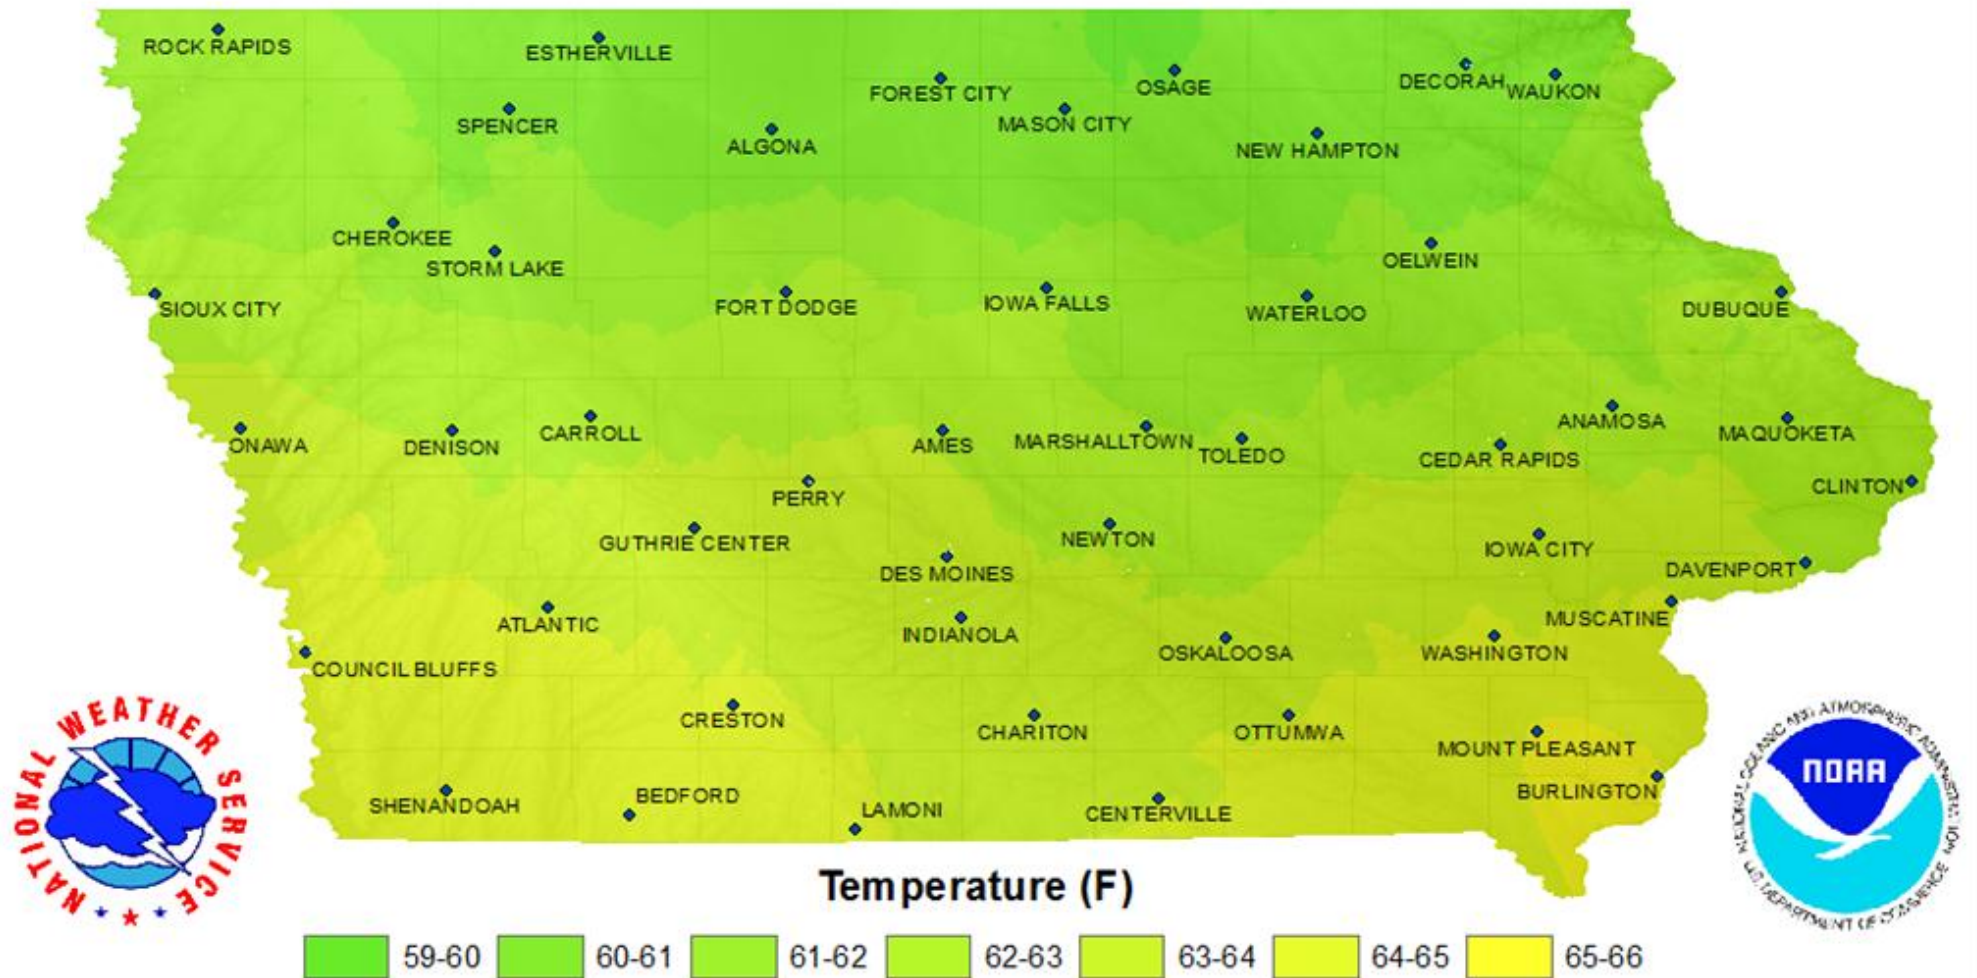

October High Temperature Normals (1981-2010)

City	Temp	City	Temp	City	Temp	City	Temp	City	Temp	City	Temp	City	Temp	City	Temp	City	Temp	City	Temp
Algona	60.4	Burlington	66.1	Cherokee	62.2	Decorah	62.5	Forest City	60.0	Iowa Falls	61.8	Mt. Pleasant	65.1	Onawa	65.1	Rock Rapids	61.0	Toledo	62.1
Ames	62.7	Carroll	62.3	Clinton	63.9	Denison	63.5	Ft. Dodge	61.7	Lamoni	63.6	Muscatine	65.1	Osage	59.9	Shenandoah	66.0	Washington	64.5
Anamosa	M	Cedar Rapids	61.8	Council Bluffs/Omaha	64.7	Des Moines	63.1	Guthrie Center	63.4	Maquoketa	61.2	New Hampton	59.3	Oskaloosa	63.5	Sioux City	63.3	Waterloo	61.9
Atlantic	63.4	Centerville	63.4	Creston	63.6	Dubuque	60.0	Indianola	63.8	Marshalltown	61.5	Newton	62.3	Ottumwa	63.4	Spencer	60.3	Waukon	59.4
Bedford	64.8	Chariton	64.1	Davenport	62.8	Estherville	59.4	Iowa City	62.9	Mason City	59.7	Oelwein	60.9	Perry	63.1	Storm Lake	61.0