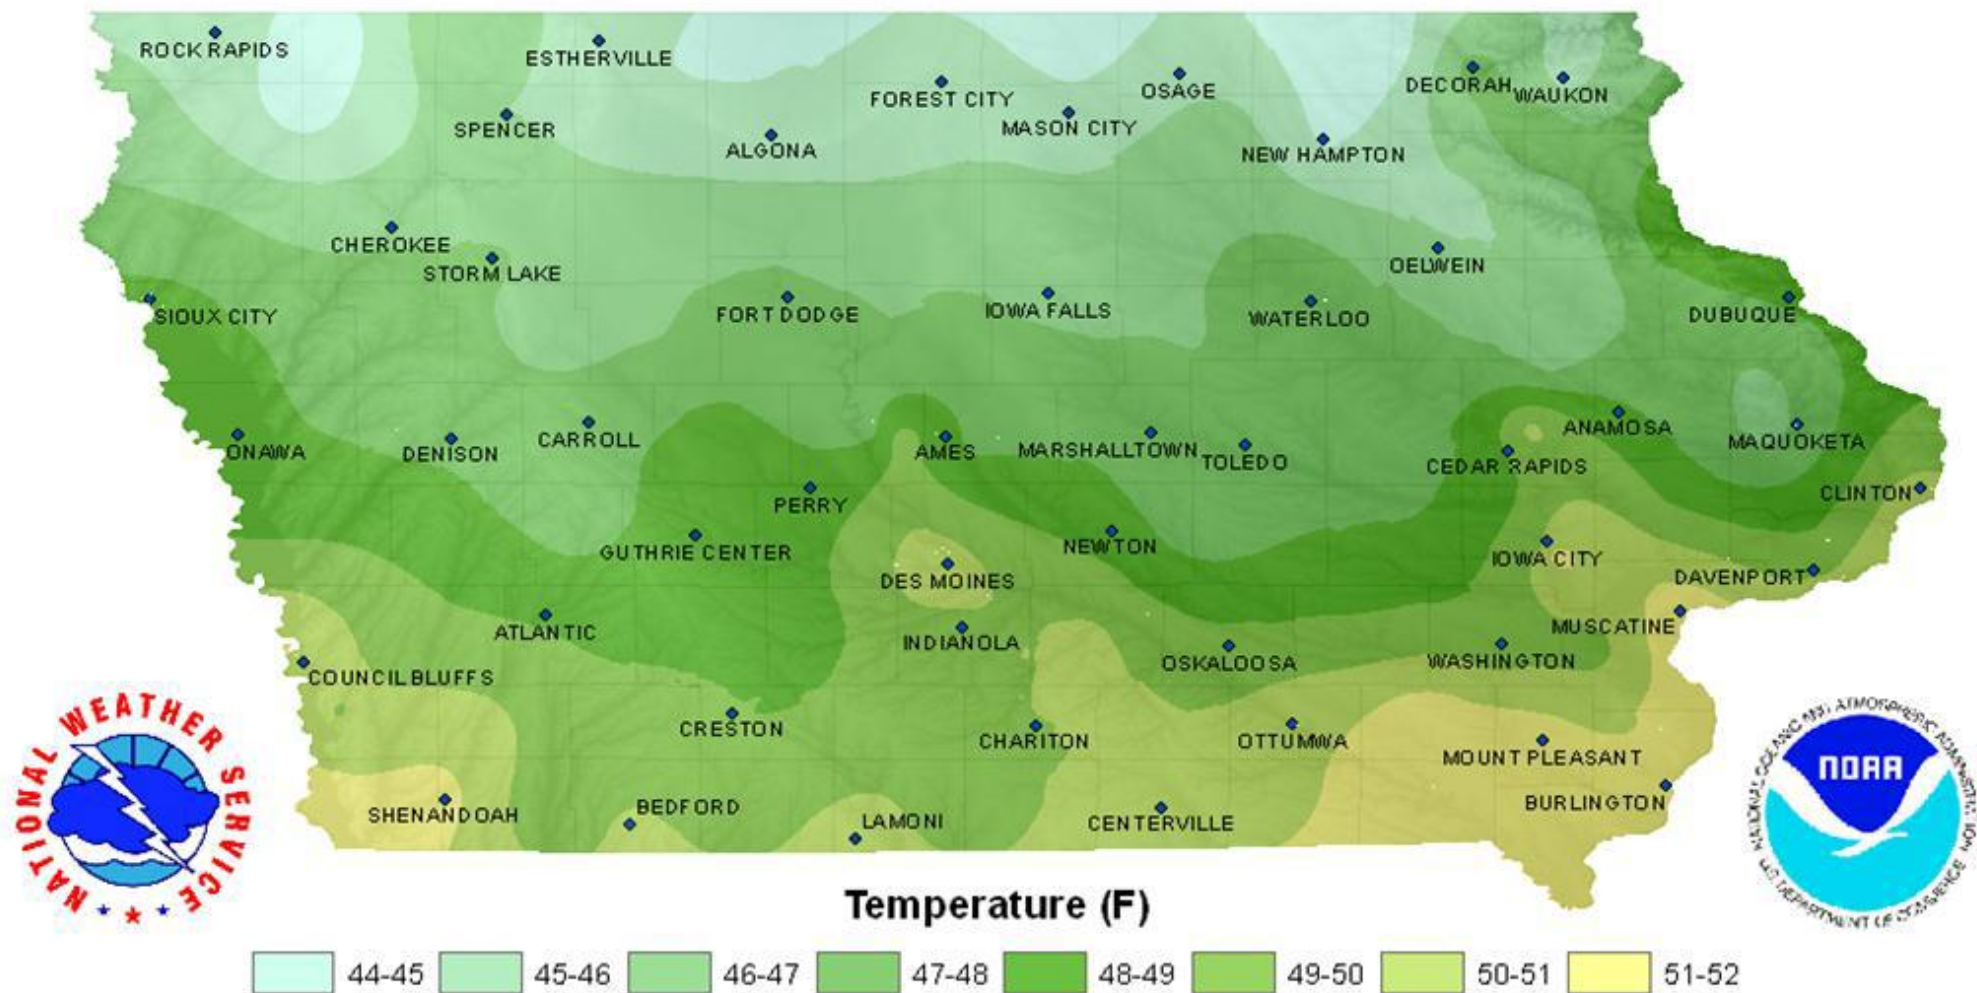

Annual Average Temperature Normals (1981-2010)

City	Temp	City	Temp	City	Temp	City	Temp	City	Temp	City	Temp	City	Temp	City	Temp	City	Temp	City	Temp
Algona	45.4	Burlington	53.0	Cherokee	46.8	Decorah	47.4	Forest City	45.6	Iowa Falls	46.8	Mt. Pleasant	51.9	Onawa	48.6	Rock Rapids	45.7	Toledo	47.4
Ames	49.4	Carroll	47.8	Clinton	50.6	Denison	49.3	Ft. Dodge	47.1	Lamoni	50.9	Muscatine	51.8	Osage	45.5	Shenandoah	51.4	Washington	49.4
Anamosa	47.0	Cedar Rapids	48.2	Council Bluffs/ Omaha	51.1	Des Moines	50.9	Guthrie Center	48.3	Maquoketa	46.7	New Hampton	44.9	Oskaloosa	49.2	Sioux City	48.6	Waterloo	47.9
Atlantic	48.8	Centerville	50.6	Creston	49.1	Dubuque	48.9	Indianola	49.5	Marshalltown	47.6	Newton	48.4	Ottumwa	50.3	Spencer	46.0	Waukon	45.5
Bedford	50.2	Chariton	48.8	Davenport	49.3	Estherville	45.0	Iowa City	51.3	Mason City	45.2	Oelwein	46.1	Perry	48.3	Storm Lake	47.1