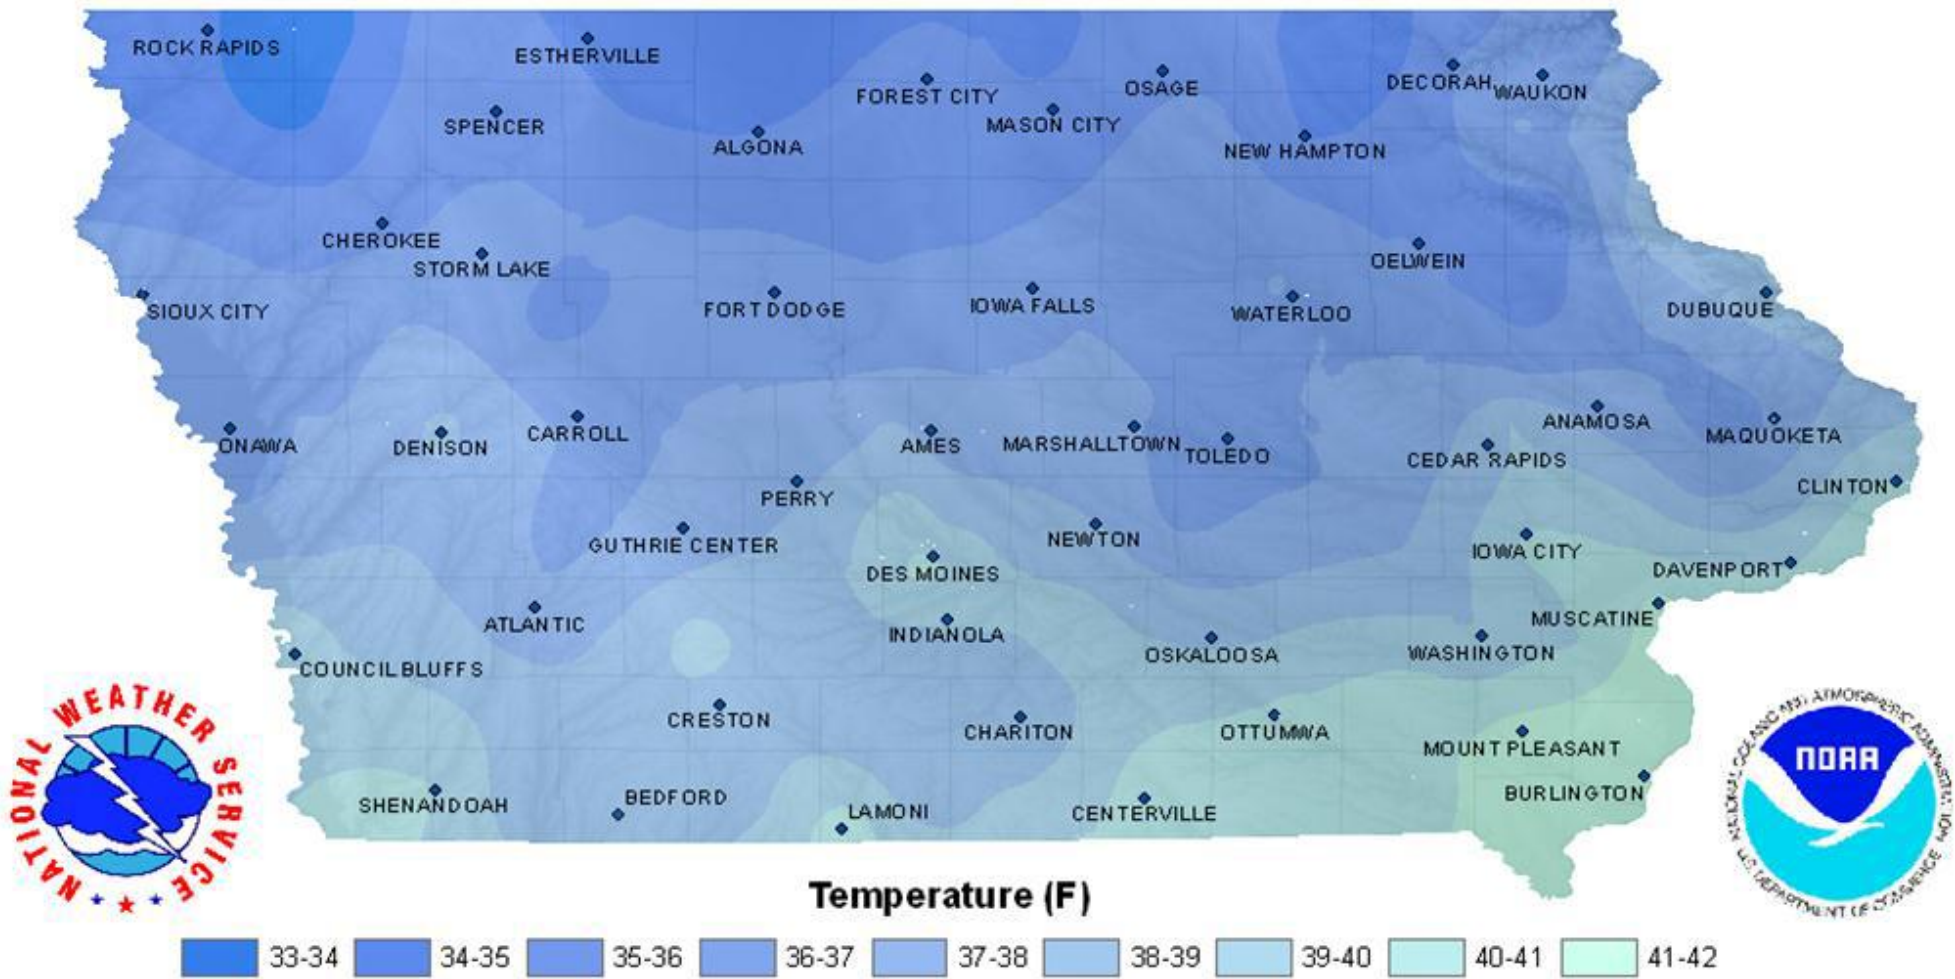

Annual Low Temperature Normals (1981-2010)

City	Temp	City	Temp	City	Temp	City	Temp	City	Temp	City	Temp	City	Temp	City	Temp	City	Temp	City	Temp
Algona	34.9	Burlington	43.1	Cherokee	35.3	Decorah	36.4	Forest City	35.7	Iowa Falls	36.2	Mt. Pleasant	42.0	Onawa	36.0	Rock Rapids	34.2	Toledo	36.9
Ames	39.0	Carroll	37.0	Clinton	40.7	Denison	38.8	Ft. Dodge	36.5	Lamoni	40.9	Muscatine	41.9	Osage	35.7	Shenandoah	40.4	Washington	38.3
Anamosa	35.7	Cedar Rapids	38.0	Council Bluffs/Omaha	40.3	Des Moines	41.5	Guthrie Center	36.9	Maquoketa	36.2	New Hampton	34.6	Oskaloosa	38.4	Sioux City	37.3	Waterloo	37.4
Atlantic	36.6	Centerville	40.3	Creston	38.5	Dubuque	39.6	Indianola	38.8	Marshalltown	36.8	Newton	38.0	Ottumwa	40.0	Spencer	35.3	Waukon	35.6
Bedford	38.7	Chariton	37.3	Davenport	39.2	Estherville	34.3	Iowa City	40.6	Mason City	35.1	Oelwein	35.9	Perry	37.6	Storm Lake	37.1