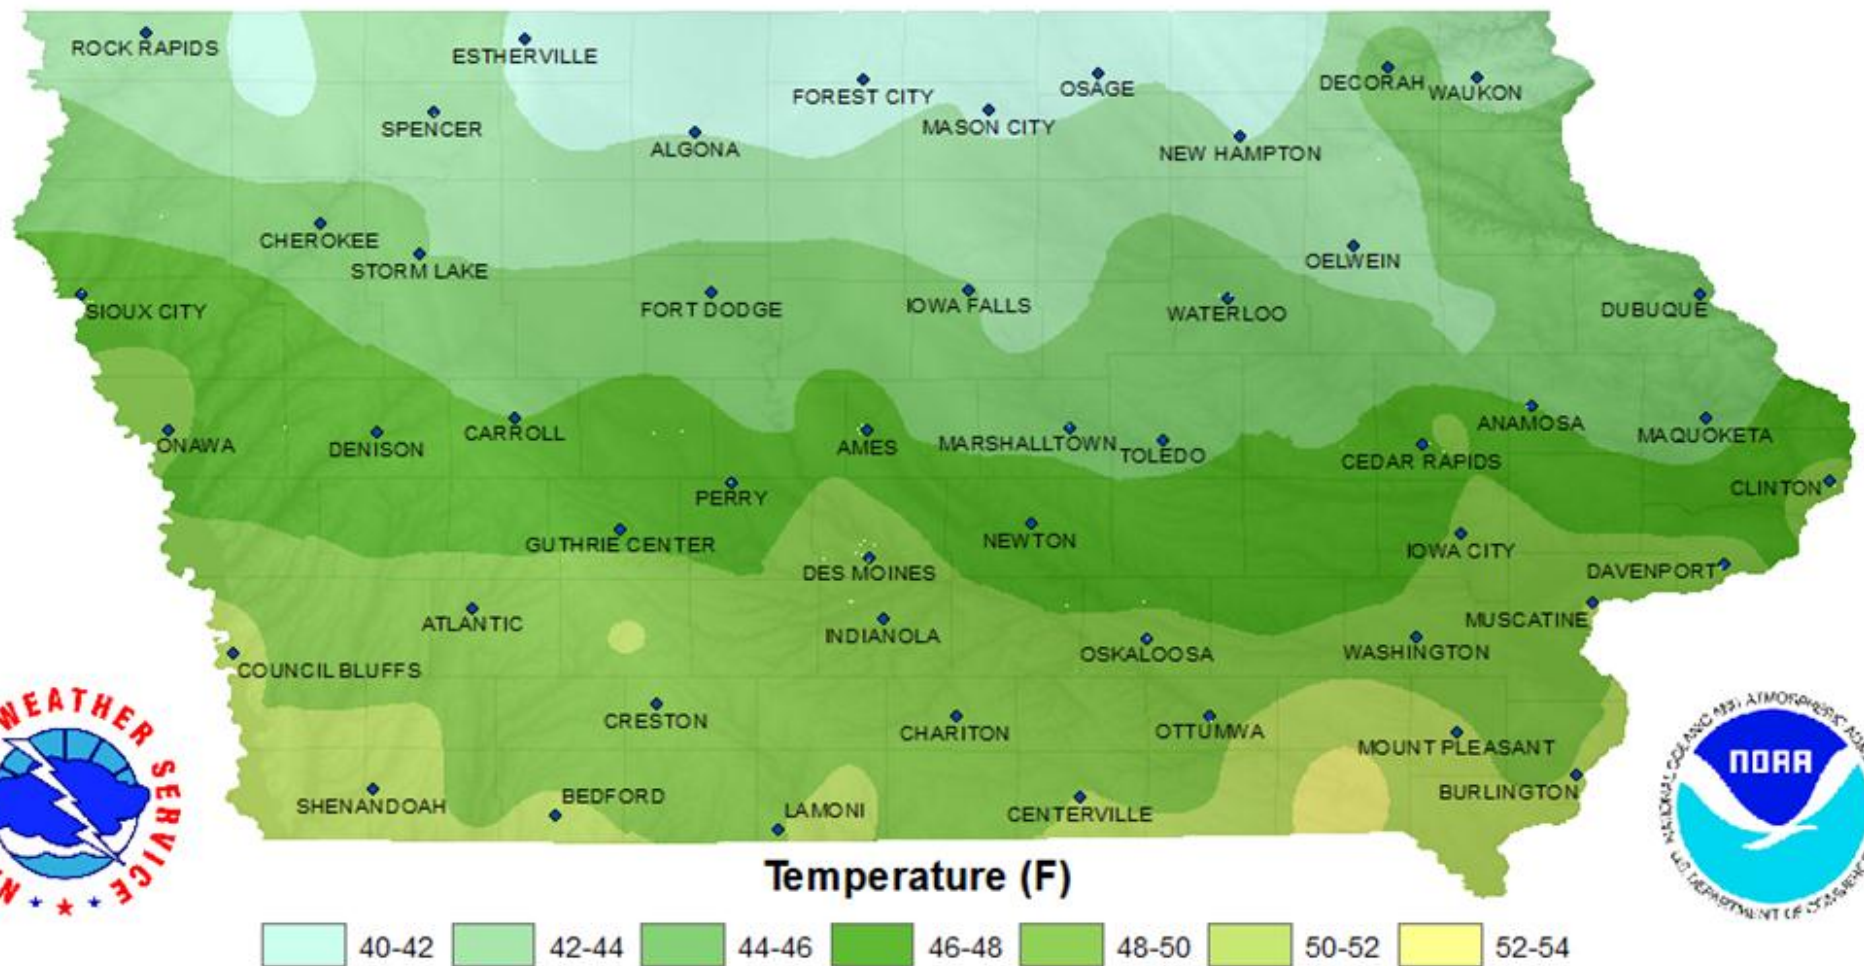

March High Temperature Normals (1981-2010)

City	Temp	City	Temp	City	Temp	City	Temp	City	Temp	City	Temp	City	Temp	City	Temp	City	Temp	City	Temp
Algona	42.0	Burlington	51.5	Cherokee	45.2	Decorah	45.6	Forest City	41.3	Iowa Falls	44.1	Mt. Pleasant	50.6	Onawa	49.5	Rock Rapids	43.0	Toledo	45.4
Ames	47.3	Carroll	46.0	Clinton	48.9	Denison	47.3	Ft. Dodge	44.7	Lamoni	50.2	Muscatine	50.2	Osage	41.2	Shenandoah	51.0	Washington	48.7
Anamosa	M	Cedar Rapids	46.5	Council Bluffs/ Omaha	50.9	Des Moines	49.0	Guthrie Center	47.4	Maquoketa	44.5	New Hampton	42.0	Oskaloosa	48.4	Sioux City	47.5	Waterloo	45.6
Atlantic	49.6	Centerville	50.2	Creston	48.1	Dubuque	44.2	Indianola	48.6	Marshalltown	46.0	Newton	46.7	Ottumwa	49.3	Spencer	42.9	Waukon	42.7
Bedford	50.5	Chariton	49.0	Davenport	48.2	Estherville	41.7	Iowa City	48.2	Mason City	41.3	Oelwein	43.1	Perry	46.6	Storm Lake	44.0