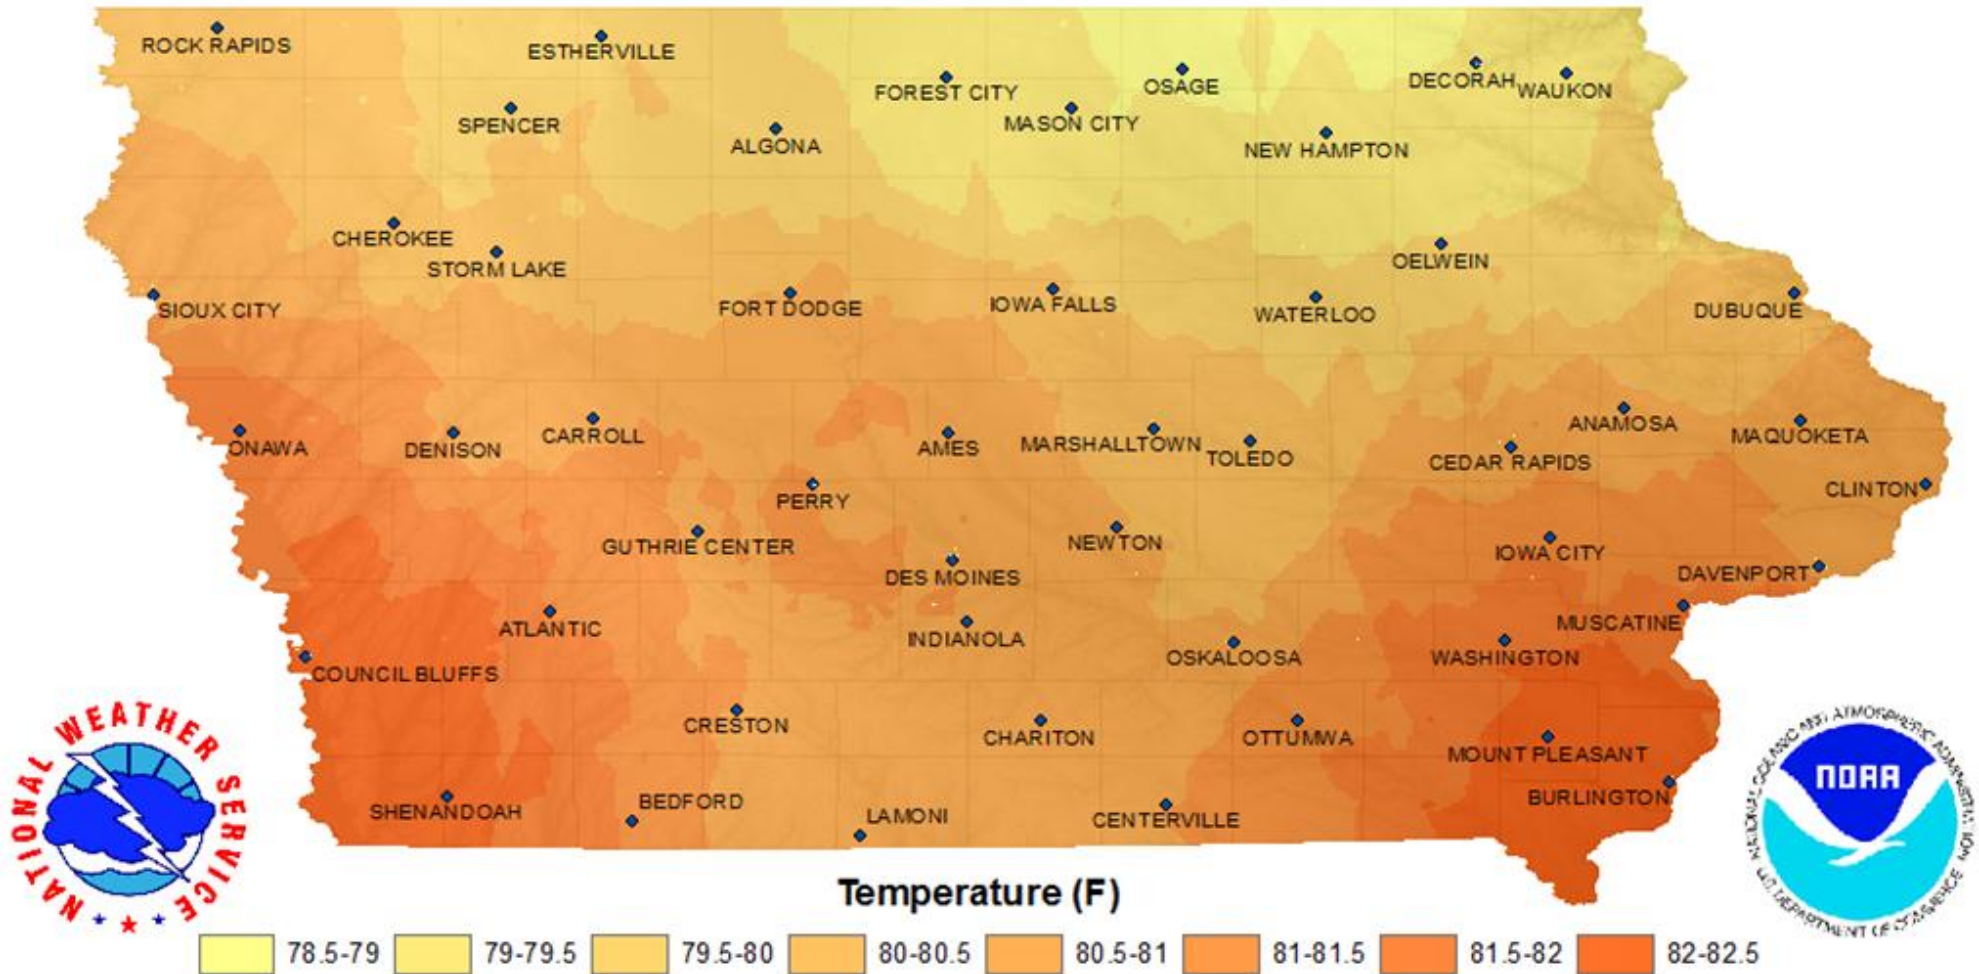

June High Temperature Normals (1981-2010)

City	Temp	City	Temp	City	Temp	City	Temp	City	Temp	City	Temp	City	Temp	City	Temp	City	Temp	City	Temp
Algona	79.1	Burlington	83.6	Cherokee	81.1	Decorah	80.7	Forest City	78.6	Iowa Falls	80.2	Mt. Pleasant	82.0	Onawa	83.0	Rock Rapids	80.5	Toledo	79.6
Ames	80.6	Carroll	81.0	Clinton	81.9	Denison	81.5	Ft. Dodge	80.6	Lamoni	80.7	Muscatine	82.8	Osage	78.3	Shenandoah	83.2	Washington	81.7
Anamosa	M	Cedar Rapids	80.3	Council Bluffs/Omaha	83.2	Des Moines	81.6	Guthrie Center	81.4	Maquoketa	79.3	New Hampton	78.4	Oskaloosa	80.6	Sioux City	82.1	Waterloo	81.2
Atlantic	82.5	Centerville	80.8	Creston	80.4	Dubuque	80.9	Indianola	80.3	Marshalltown	80.0	Newton	80.8	Ottumwa	81.5	Spencer	80	Waukon	77.8
Bedford	82.2	Chariton	80.5	Davenport	80.9	Estherville	79.3	Iowa City	81.6	Mason City	79.6	Oelwein	79.1	Perry	81.0	Storm Lake	79.5