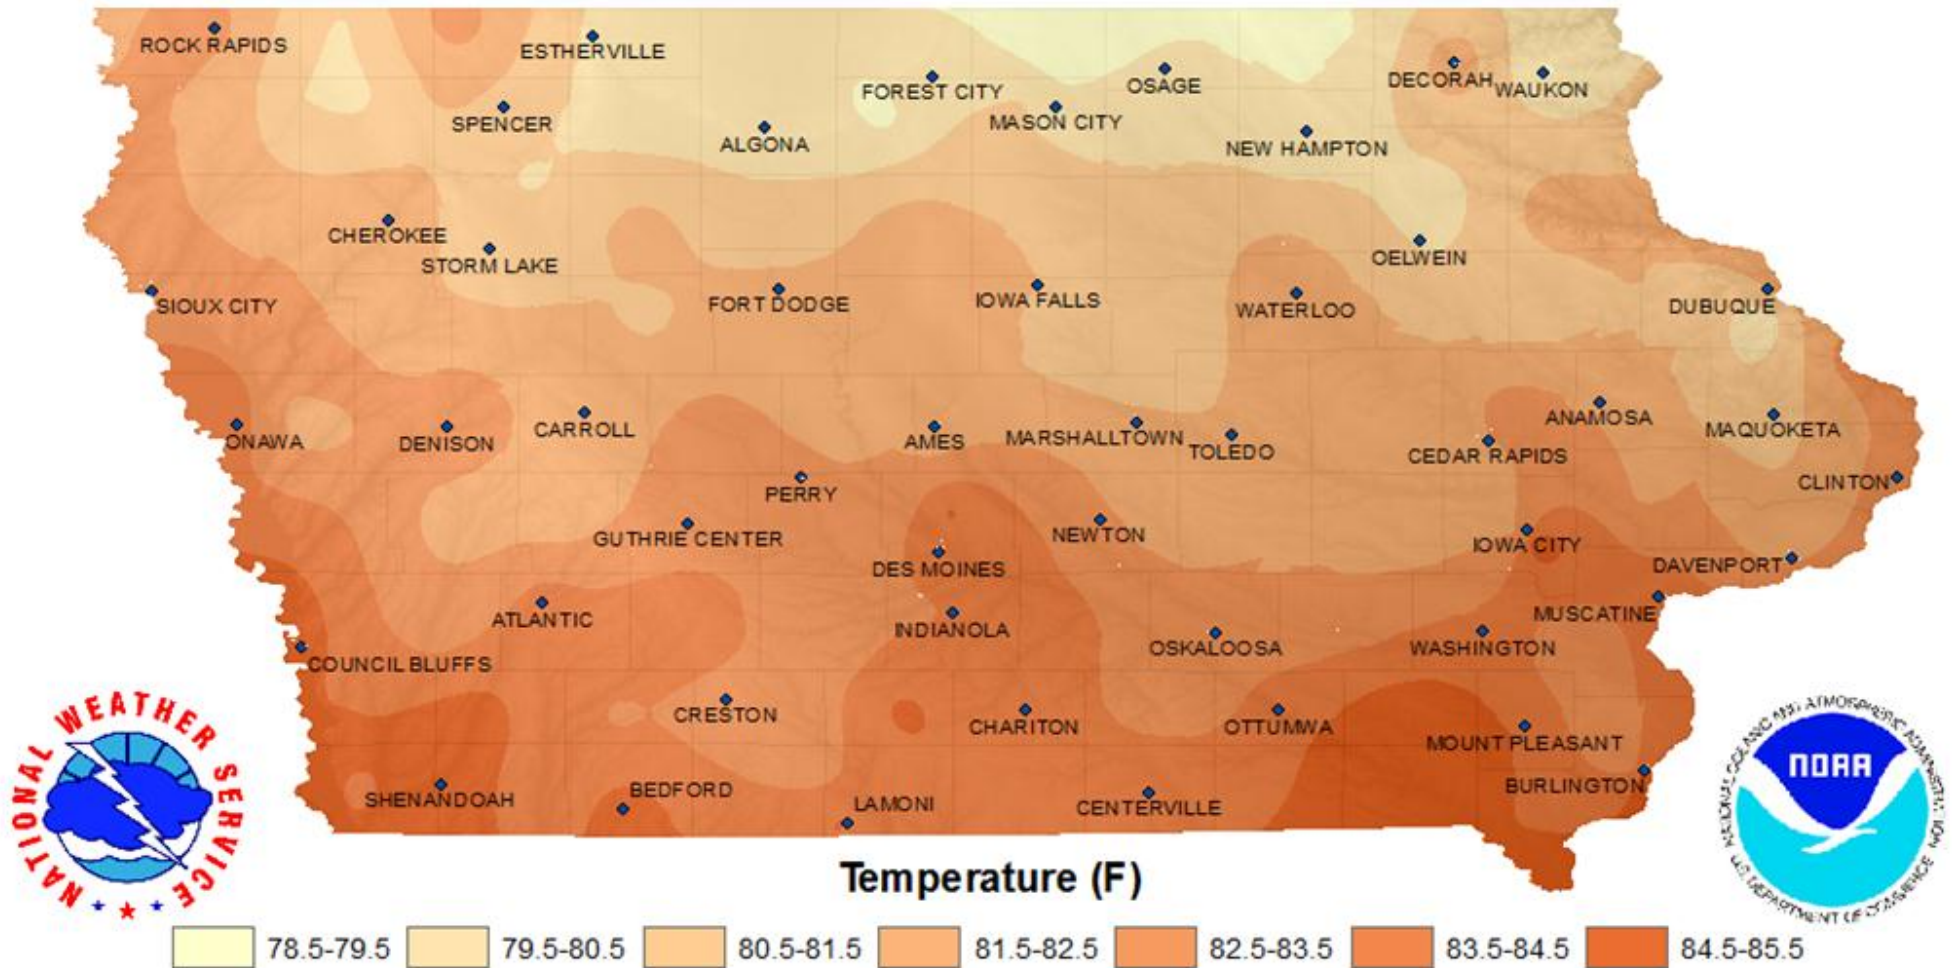

August High Temperature Normals (1981-2010)

City	Temp	City	Temp	City	Temp	City	Temp	City	Temp	City	Temp	City	Temp	City	Temp	City	Temp	City	Temp
Algona	79.8	Burlington	85.0	Cherokee	82.4	Decorah	82.3	Forest City	80.1	Iowa Falls	81.5	Mt. Pleasant	84.4	Onawa	84.2	Rock Rapids	82.9	Toledo	81.6
Ames	81.7	Carroll	82.3	Clinton	82.9	Denison	83.2	Ft. Dodge	81.5	Lamoni	83.6	Muscatine	84.1	Osage	79.8	Shenandoah	85.5	Washington	83.9
Anamosa	M	Cedar Rapids	81.5	Council Bluffs/ Omaha	85.1	Des Moines	83.8	Guthrie Center	82.9	Maquoketa	80.7	New Hampton	79.6	Oskaloosa	83.0	Sioux City	83.3	Waterloo	82.2
Atlantic	83.9	Centerville	84.3	Creston	82.9	Dubuque	79.8	Indianola	83.4	Marshalltown	81.2	Newton	82.6	Ottumwa	83.6	Spencer	81.2	Waukon	79.4
Bedford	85.0	Chariton	83.7	Davenport	81.6	Estherville	79.7	Iowa City	82.6	Mason City	79.7	Oelwein	80.3	Perry	82.8	Storm Lake	80.8