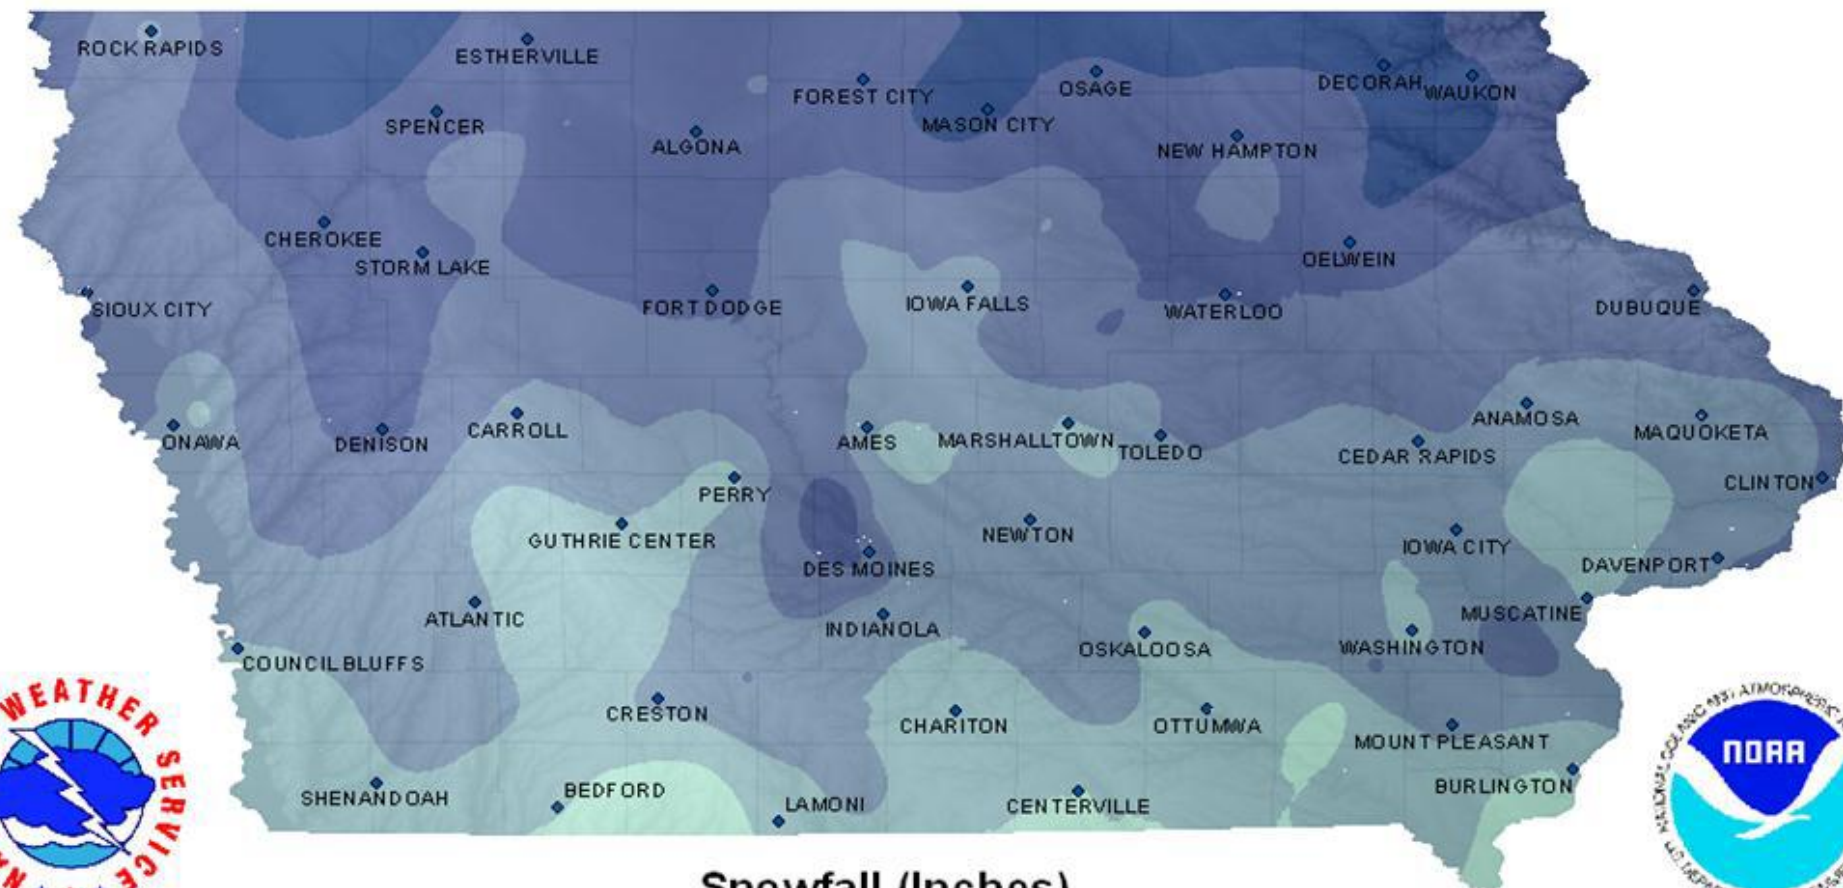

Annual Average Snowfall Normals (1981-2010)