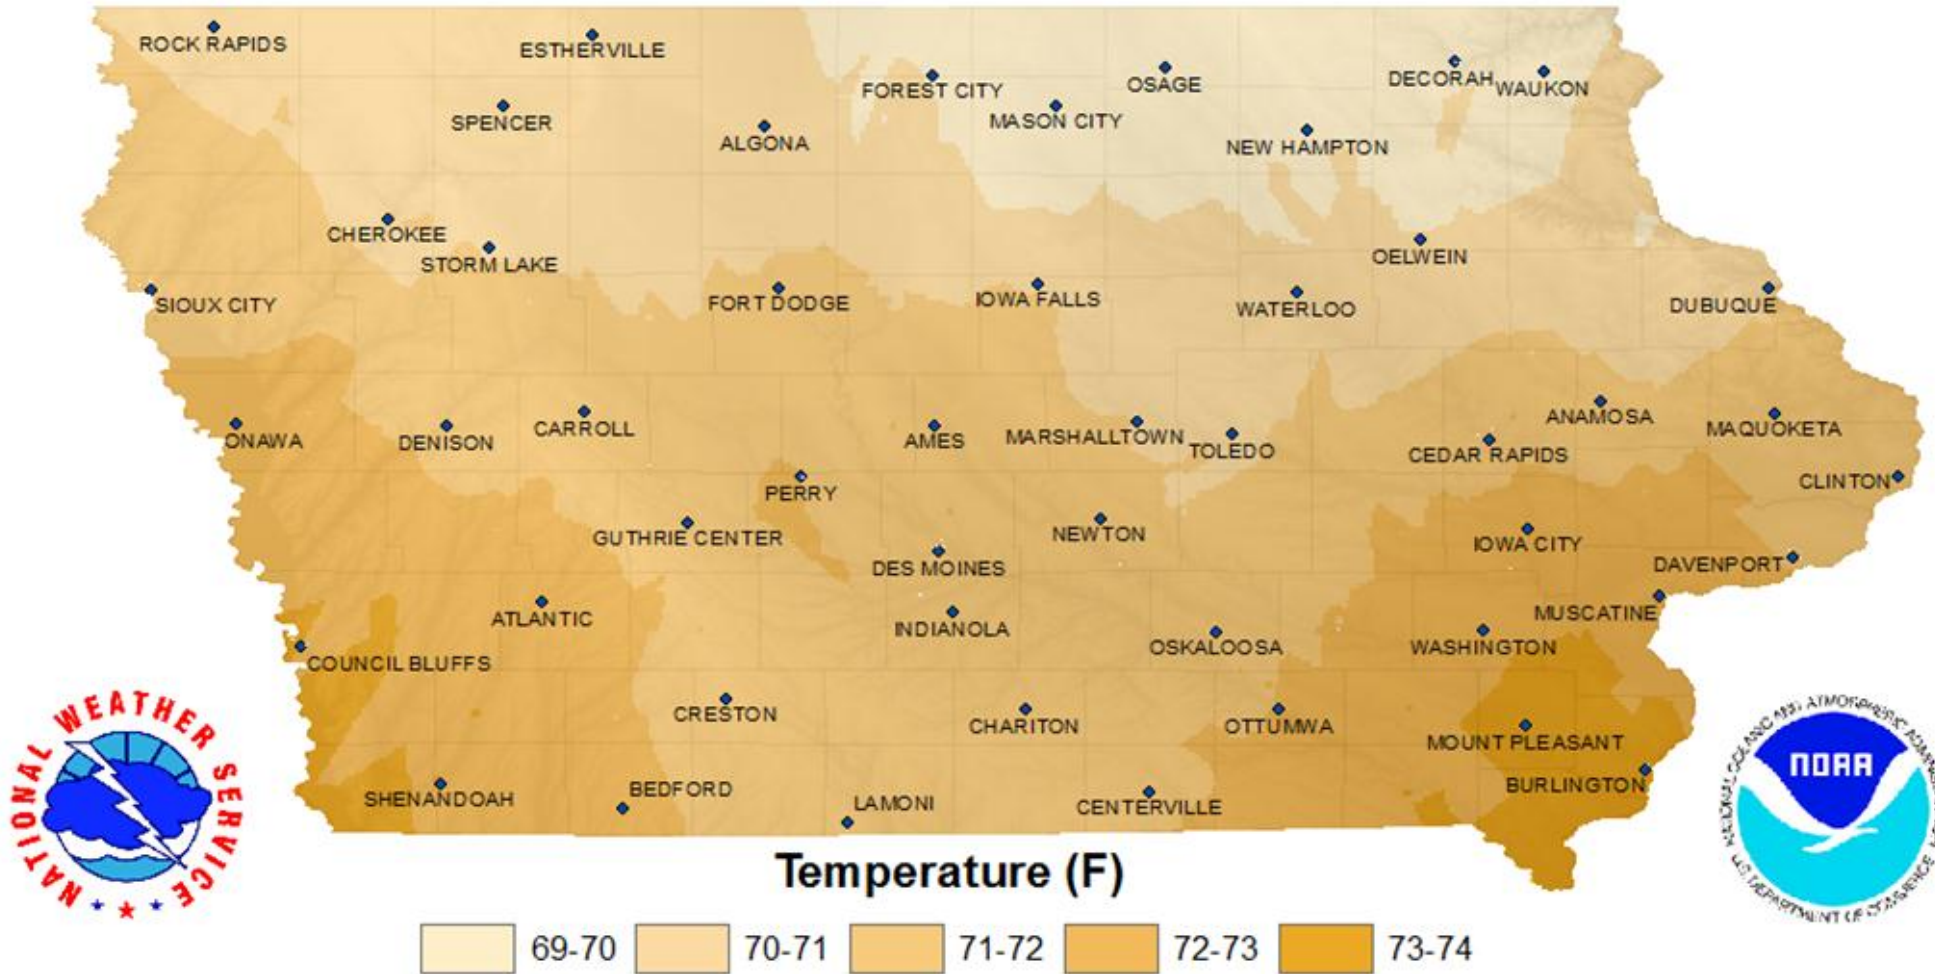

May High Temperature Normals (1981-2010)

City	Temp	City	Temp	City	Temp	City	Temp	City	Temp	City	Temp	City	Temp	City	Temp	City	Temp	City	Temp
Algona	70.0	Burlington	74.3	Cherokee	71.7	Decorah	71.9	Forest City	69.7	Iowa Falls	70.6	Mt. Pleasant	73.2	Onawa	73.5	Rock Rapids	71.1	Toledo	70.3
Ames	71.8	Carroll	71.6	Clinton	73.6	Denison	71.9	Ft. Dodge	71.0	Lamoni	71.4	Muscataine	73.2	Osage	69.0	Shenandoah	73.9	Washington	72.5
Anamosa	M	Cedar Rapids	71.3	Council Bluffs/Omaha	73.5	Des Moines	72.4	Guthrie Center	72.0	Maquoketa	70.2	New Hampton	69.6	Oskaloosa	71.7	Sioux City	73.0	Waterloo	72.0
Atlantic	73.0	Centerville	71.8	Creston	71.0	Dubuque	70.9	Indianola	71.3	Marshalltown	71.2	Newton	71.4	Ottumwa	72.2	Spencer	70.5	Waukon	69.0
Bedford	72.8	Chariton	71.2	Davenport	72.0	Estherville	70.4	Iowa City	71.9	Mason City	70.1	Oelwein	70.4	Perry	71.6	Storm Lake	70.2