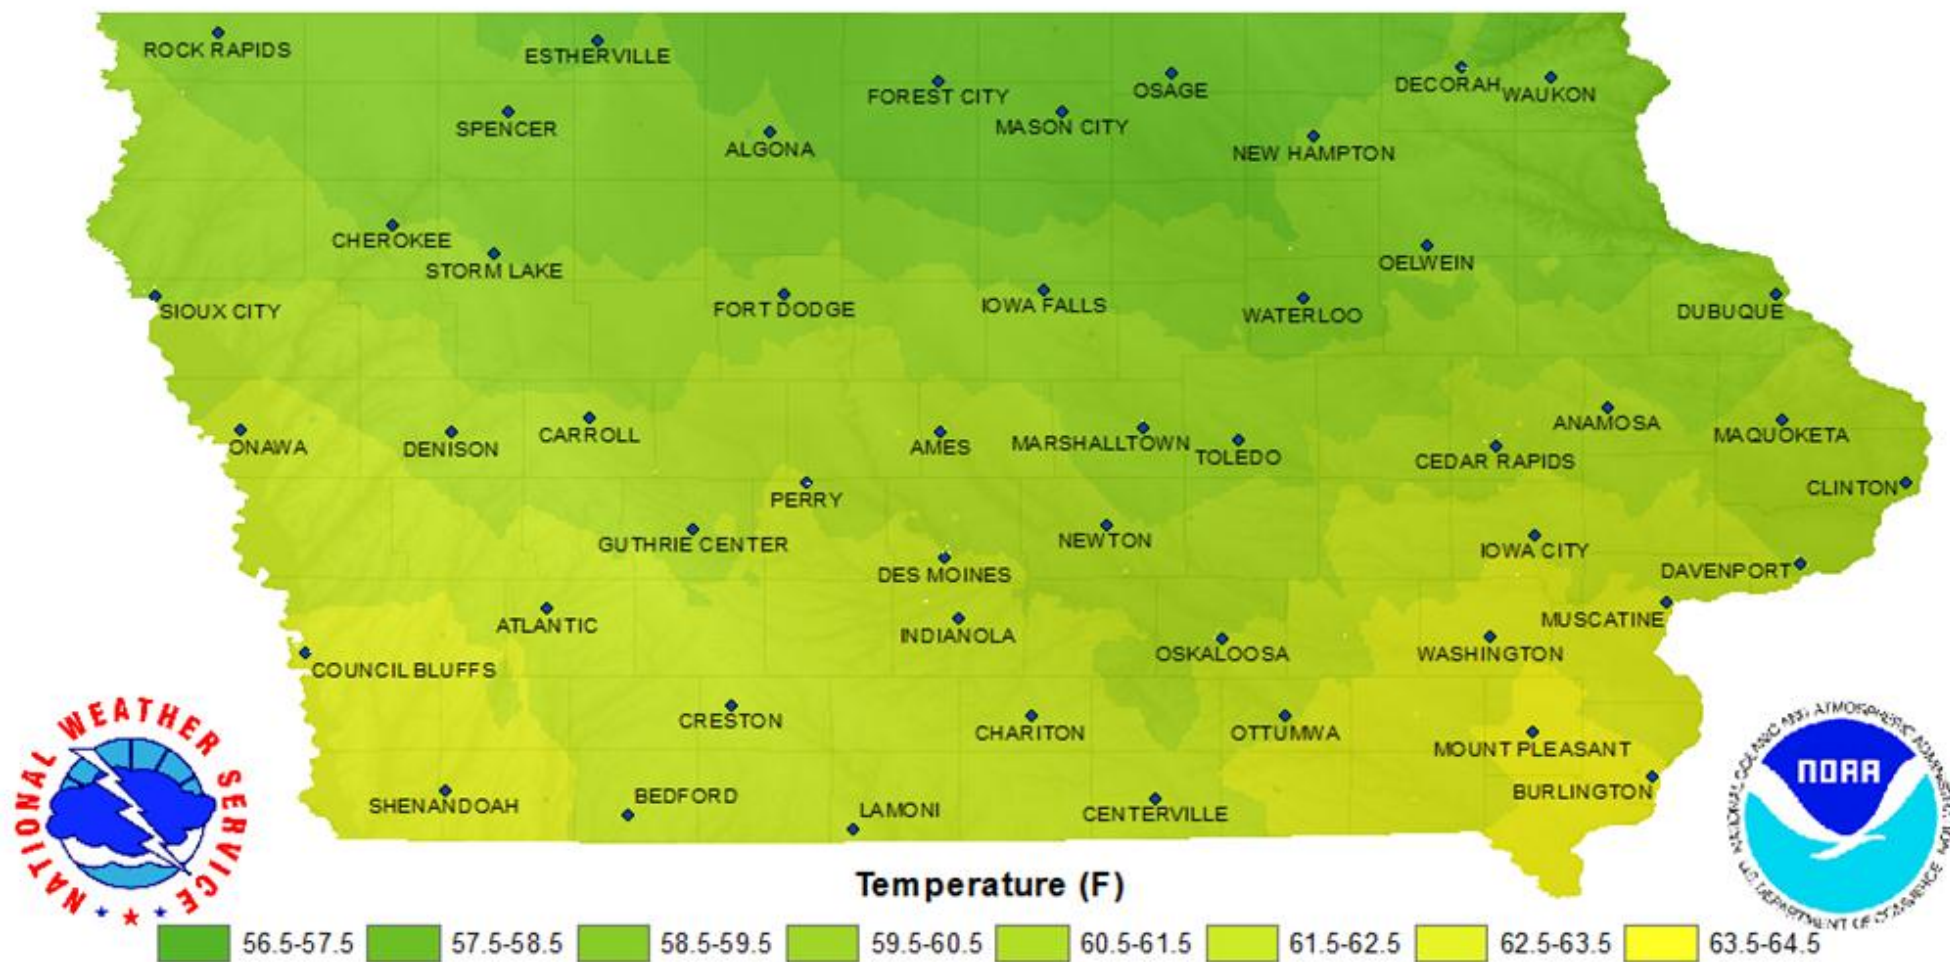

April High Temperature Normals (1981-2010)

City	Temp	City	Temp	City	Temp	City	Temp	City	Temp	City	Temp	City	Temp	City	Temp	City	Temp	City	Temp
Algona	58.0	Burlington	64.5	Cherokee	60.3	Decorah	61.3	Forest City	57.5	Iowa Falls	59.0	Mt. Pleasant	64.0	Onawa	63.5	Rock Rapids	58.9	Toledo	59.5
Ames	60.9	Carroll	60.3	Clinton	63.3	Denison	61.0	Ft. Dodge	60.0	Lamoni	62.0	Muscatine	64.2	Osage	57.2	Shenandoah	63.8	Washington	62.8
Anamosa	M	Cedar Rapids	60.7	Council Bluffs/ Omaha	63.7	Des Moines	62.3	Guthrie Center	61.2	Maquoketa	59.0	New Hampton	57.6	Oskaloosa	61.6	Sioux City	62.3	Waterloo	60.6
Atlantic	63.0	Centerville	62.7	Creston	60.9	Dubuque	58.5	Indianola	61.7	Marshalltown	60.6	Newton	60.6	Ottumwa	62.2	Spencer	58.6	Waukon	57.5
Bedford	63.1	Chariton	61.5	Davenport	61.7	Estherville	58.4	Iowa City	61.7	Mason City	58.3	Delwein	57.6	Perry	60.6	Storm Lake	59.3