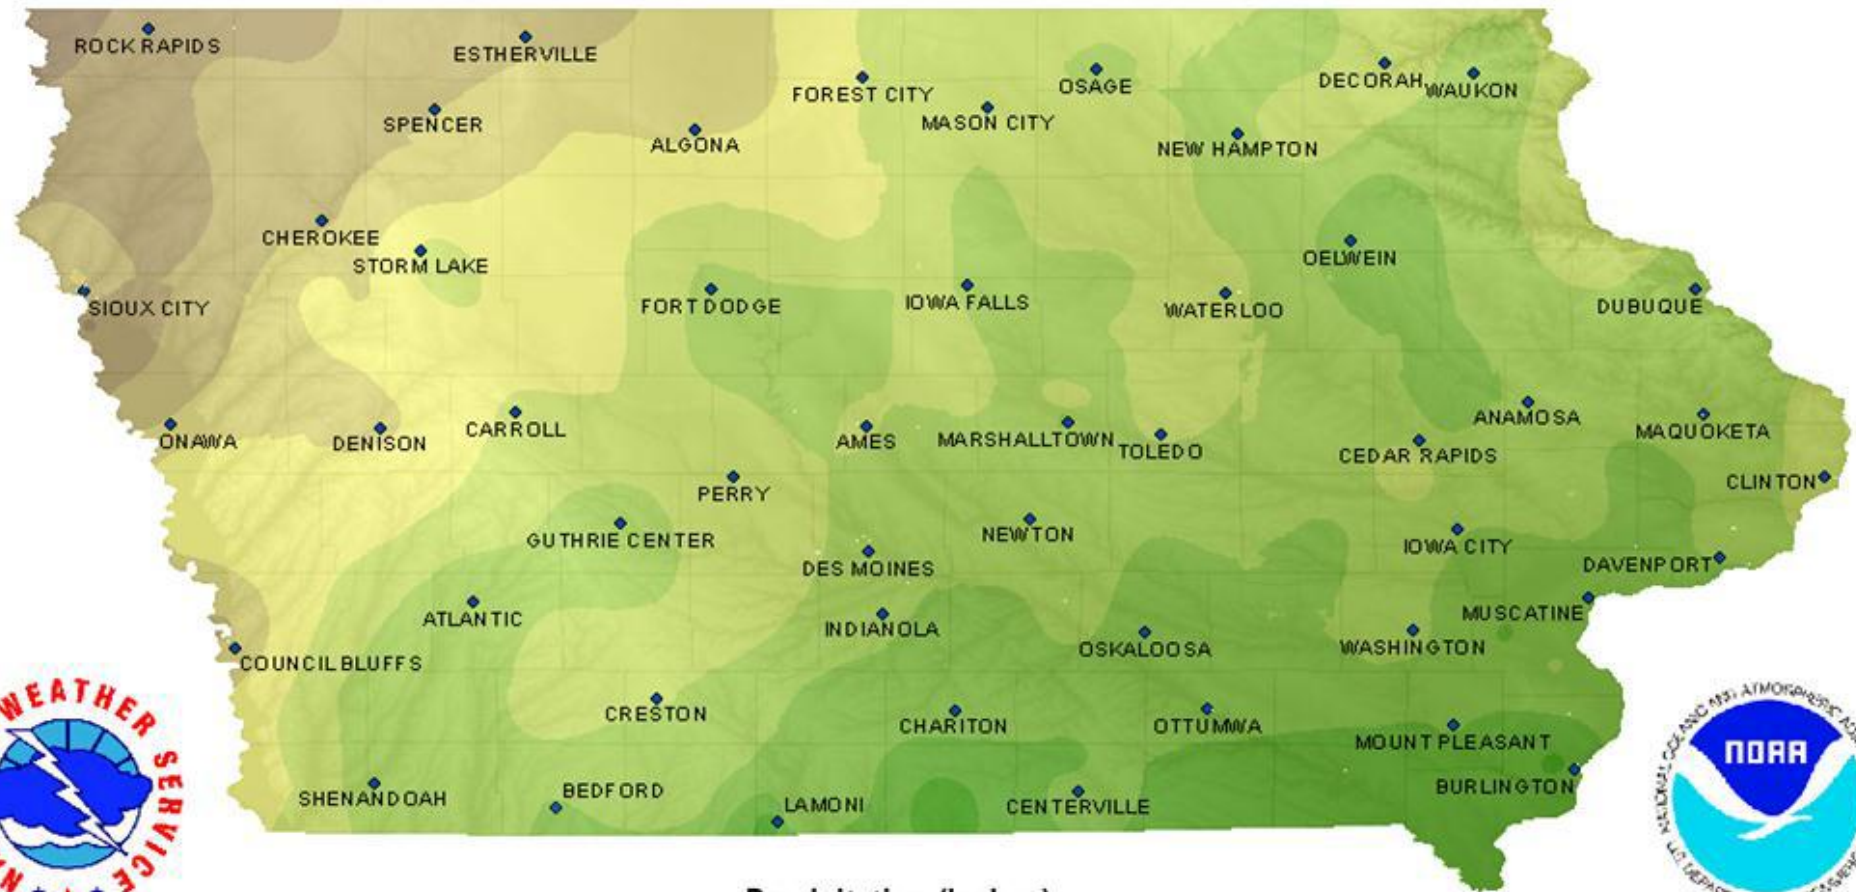

Annual Precipitation Normals (1981-2010)