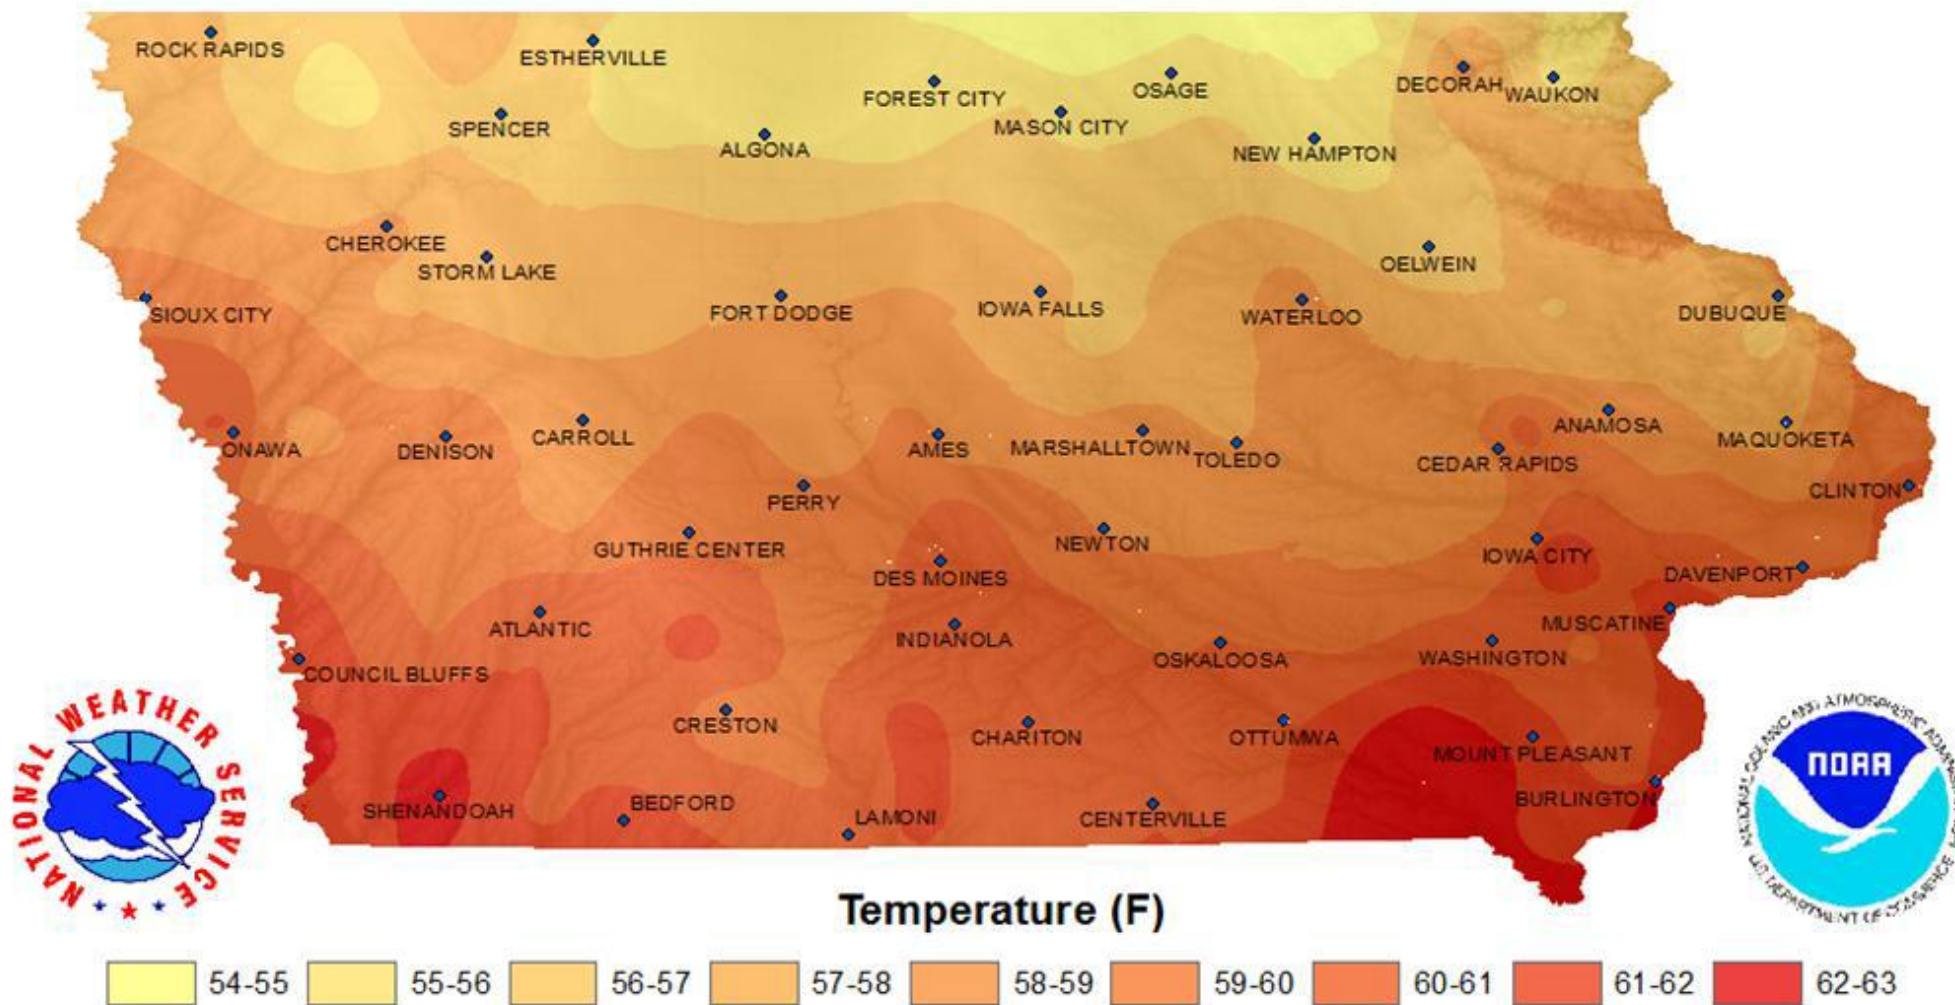

Annual High Temperature Normals (1981-2010)

City	Temp	City	Temp	City	Temp	City	Temp	City	Temp	City	Temp	City	Temp	City	Temp	City	Temp	City	Temp
Algona	55.8	Burlington	62.8	Cherokee	58.3	Decorah	58.4	Forest City	55.4	Iowa Falls	57.4	Mt. Pleasant	61.8	Onawa	61.1	Rock Rapids	57.2	Toledo	57.9
Ames	59.8	Carroll	58.6	Clinton	60.5	Denison	58.7	Ft. Dodge	57.7	Lamoni	60.9	Muscatine	61.6	Osage	55.3	Shenandoah	62.5	Washington	60.6
Anamosa	58.4	Cedar Rapids	58.4	Council Bluffs/ Omaha	61.9	Des Moines	60.4	Guthrie Center	59.7	Maquoketa	57.3	New Hampton	55.3	Oskaloosa	60.0	Sioux City	59.9	Waterloo	58.4
Atlantic	60.9	Centerville	60.9	Creston	59.5	Dubuque	58.2	Indianola	60.1	Marshalltown	58.4	Newton	58.8	Ottumwa	60.6	Spencer	56.6	Waukon	55.4
Bedford	61.7	Chariton	60.4	Davenport	59.4	Estherville	55.8	Iowa City	62.1	Mason City	55.4	Oelwein	56.3	Perry	59.1	Storm Lake	57.1