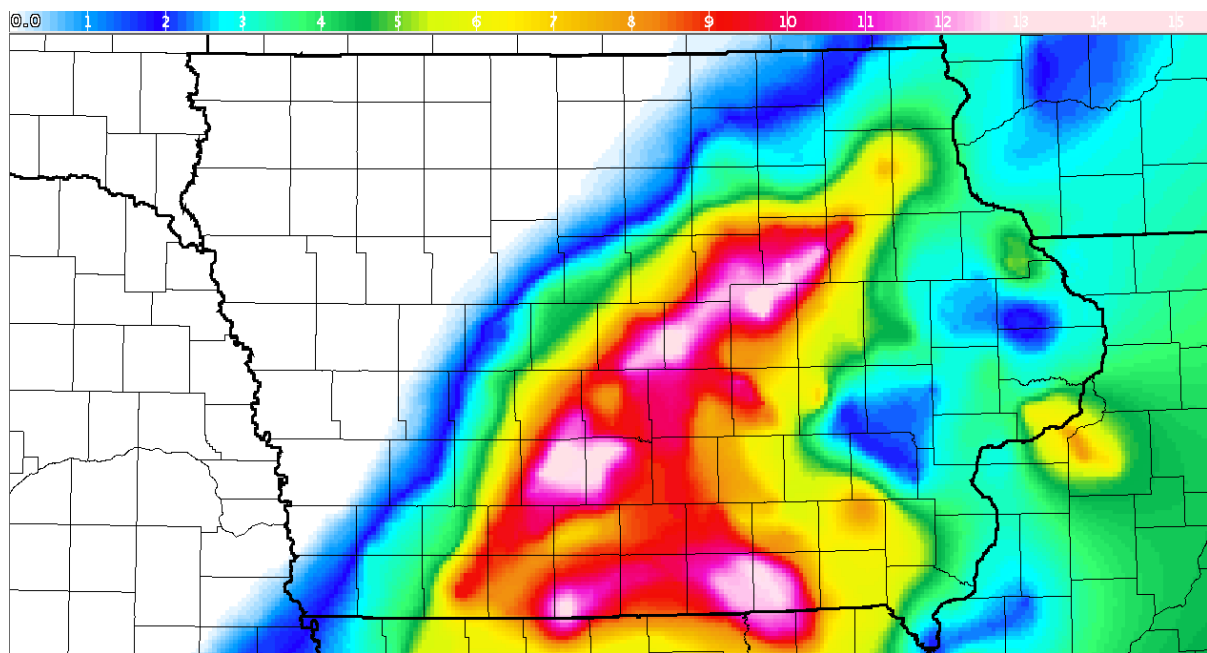

February 26-28 Snowfall Amounts and Map

BELOW ARE THE FINAL SNOWFALL TOTALS FOR THE WINTER STORM THAT BEGAN ON THE MORNING OF FEBRUARY 26 AND ENDED OVER CENTRAL IOWA DURING THE EARLY MORNING OF FEBRUARY 28. DUPLICATE REPORTS AND REPORTS CONSIDERED UNREPRESENTATIVE OF FINAL OR NEAR FINAL SNOWFALL AMOUNTS HAVE BEEN FILTERED OUT.