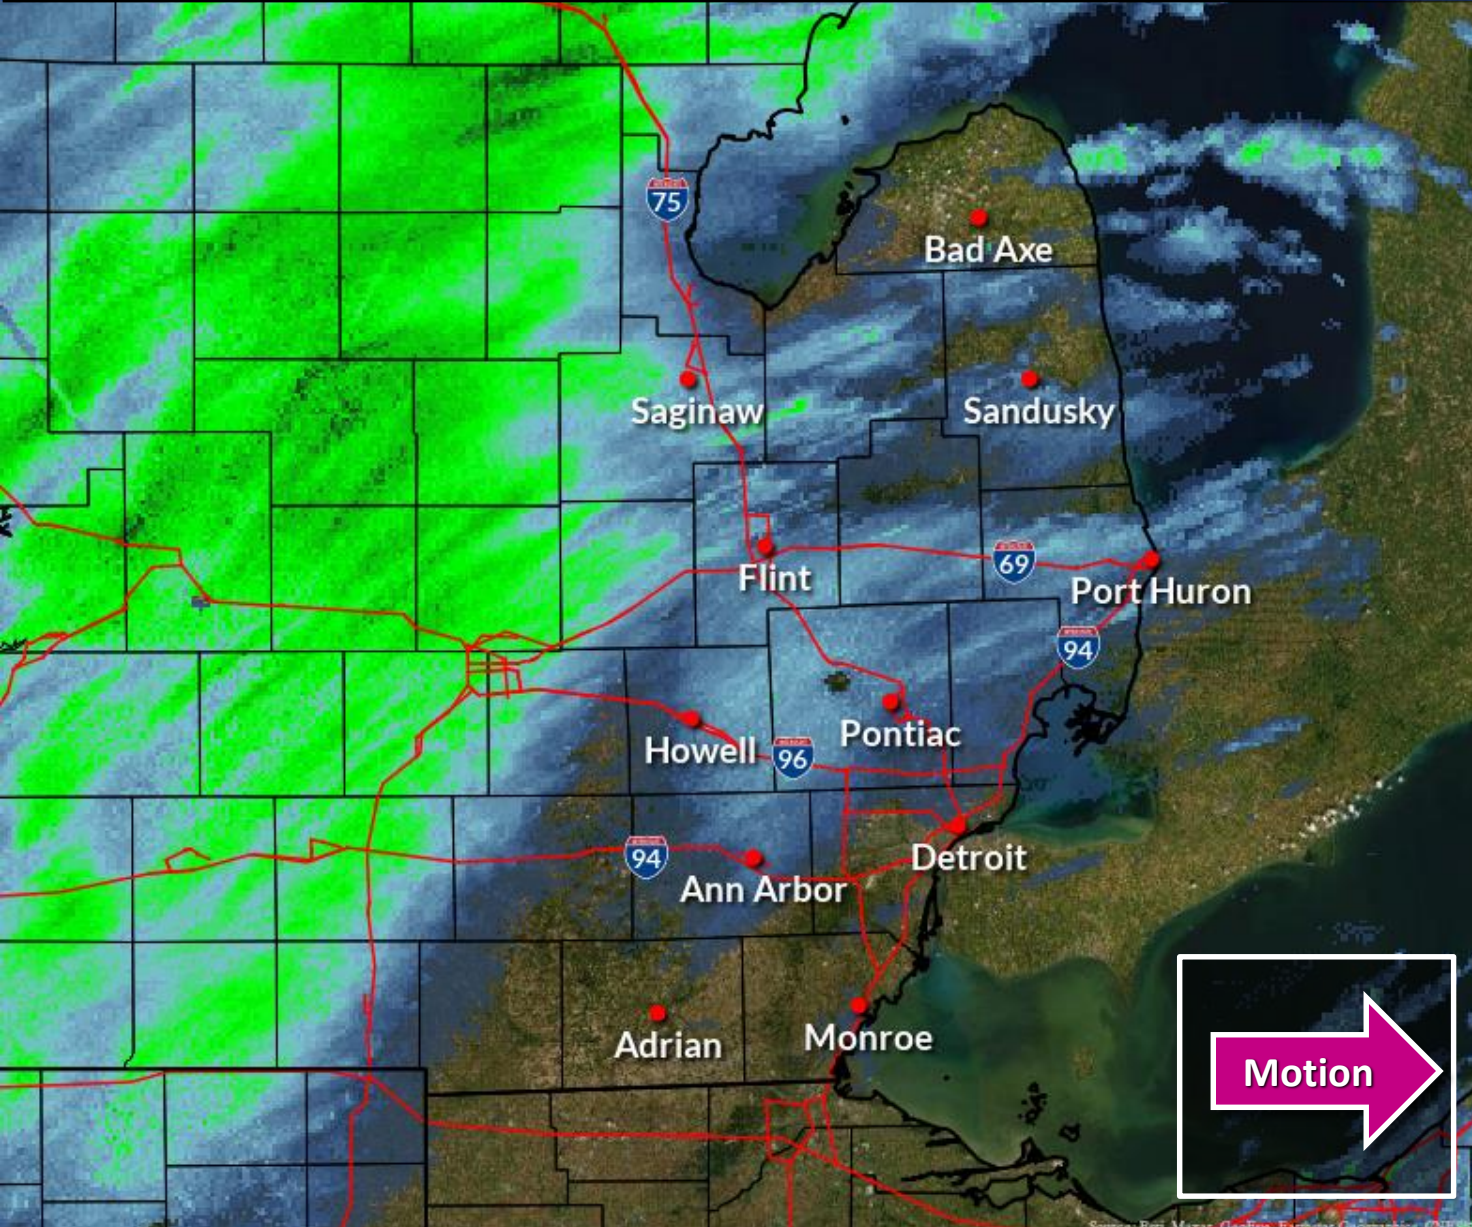

Radar Update

As of 4:09 AM

Weather Forecast Office
Detroit, MI
Issued February 25, 2022 4:09 AM

Radar Update

- A **Winter Weather Advisory** is in effect through 8 AM this morning
- Light snow will spread back over the area early this morning and persist through 8 am-9 am.
 - Heavier bursts of moderate intensity snowfall may occur
 - An additional 1-2" of snow accumulation can be expected early this morning.

Impacts & Preparedness

- Roads will become snow covered and slippery this evening.
- Reductions in visibility to a mile or less

Slow down and allow extra time to reach your destination this evening.