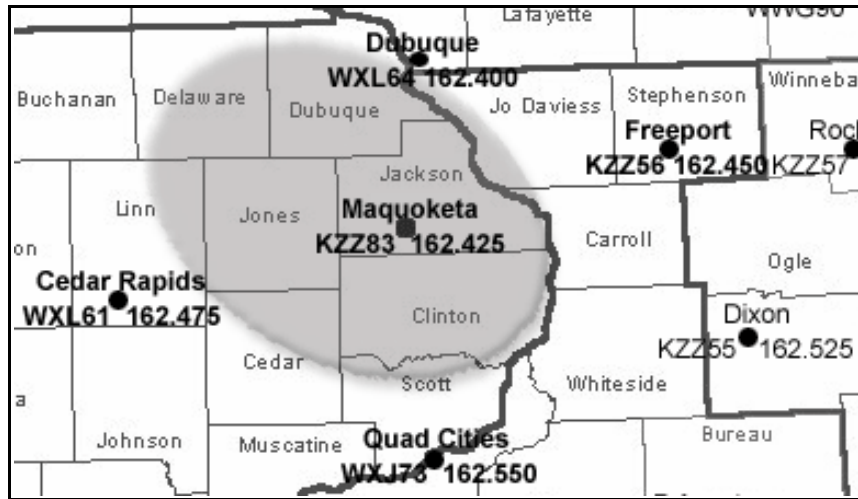

NOAA Weather Radio Fact Sheet

Maquoketa

Transmitter location: just west of Maquoketa, Iowa
(Jackson County)

Station ID: KZZ-83

Station Frequency: 162.425 MHz

Transmitter Power: 300 Watts

Listening Area Counties: Illinois: Carroll and Jo Daviess.
Iowa: Cedar, Clinton, Delaware, Dubuque, Jackson, and Jones.

FIPS Codes for the Maquoketa listening area are:

Carroll IL ... 017015	Dubuque IA ... 019061
Cedar IA ... 019031	Jackson IA ... 019097
Clinton IA ... 019045	Jo Daviess IL ... 017085
Delaware IA ... 019055	Jones IA ... 019105

Who provides this service?

This station is a cooperative effort between the Iowa Emergency Management Division, the Iowa State Patrol, Jackson County Emergency Management, and the National Weather Service. The actual broadcasts originate from the National Weather Service in the Quad Cities.