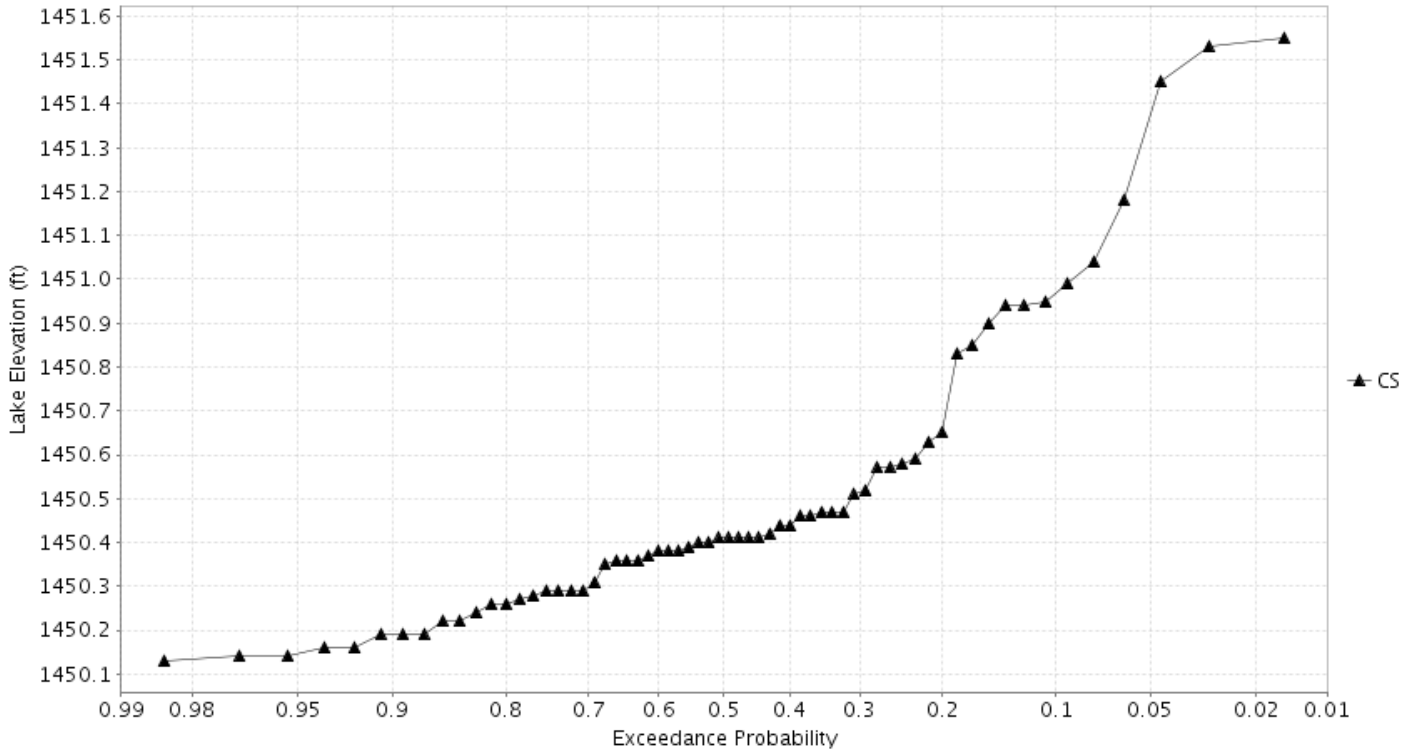

Devils Lake Basin

Probability of Rising to High Lake Levels on the DCBN8
Forecast for the period 01/21/2018 - 09/30/2018
This is a conditional simulation based on the conditions as of 01/21/2018

Probability of Rising to High Lake Levels on the ESLN8
Forecast for the period 01/21/2018 - 09/30/2018
This is a conditional simulation based on the conditions as of 01/21/2018