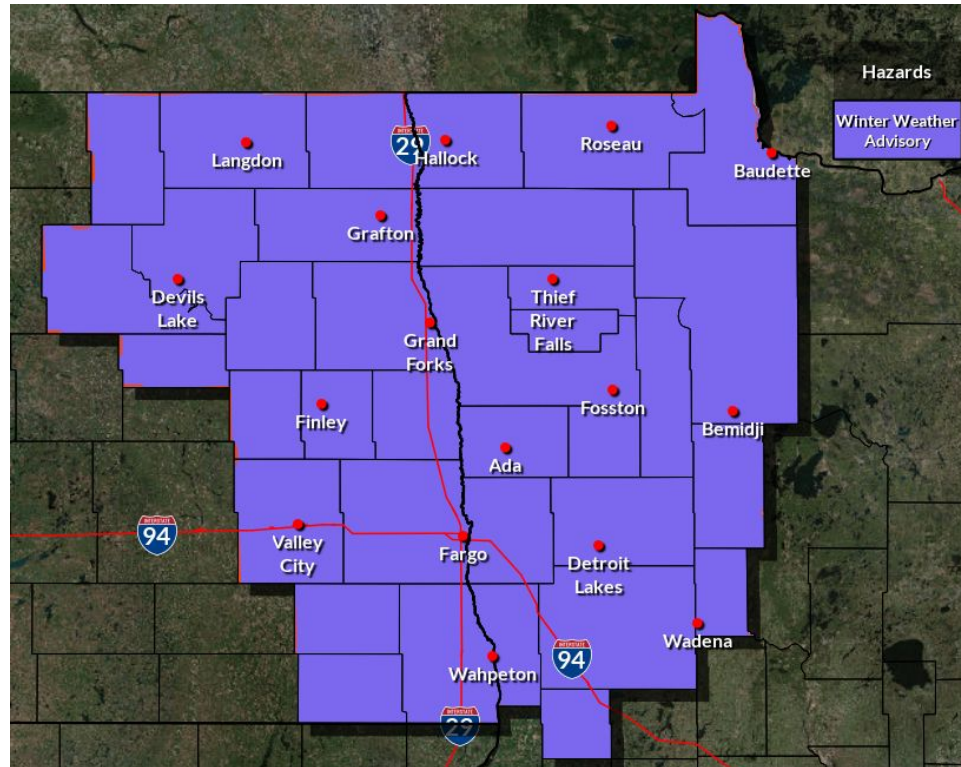

Winter System Moving Out Today

November 12, 2021
7:22 AM

Winter Weather Advisory Until Noon

Key Messages

- Travel impacts will be widespread this morning, but should improve this afternoon.
- Winter Storm warning that was in effect around Lake of the Woods has been replaced by a winter weather advisory as the main snow has ended.
- Winter weather advisory for all areas thru noon today due to lingering snow, reduced visibilities, and strong winds.

Travel Impacts Forecasted Today

November 12, 2021
7:22 AM

Graphical Hazards Matrix

	Fri 6AM-12PM	Fri 12PM-6PM
Baudette	Elevated	Significant
Bemidji	Significant	Little/None
Grand Forks	Elevated	Significant
Devils Lake	Significant	Little/None
Fargo	Elevated	Significant