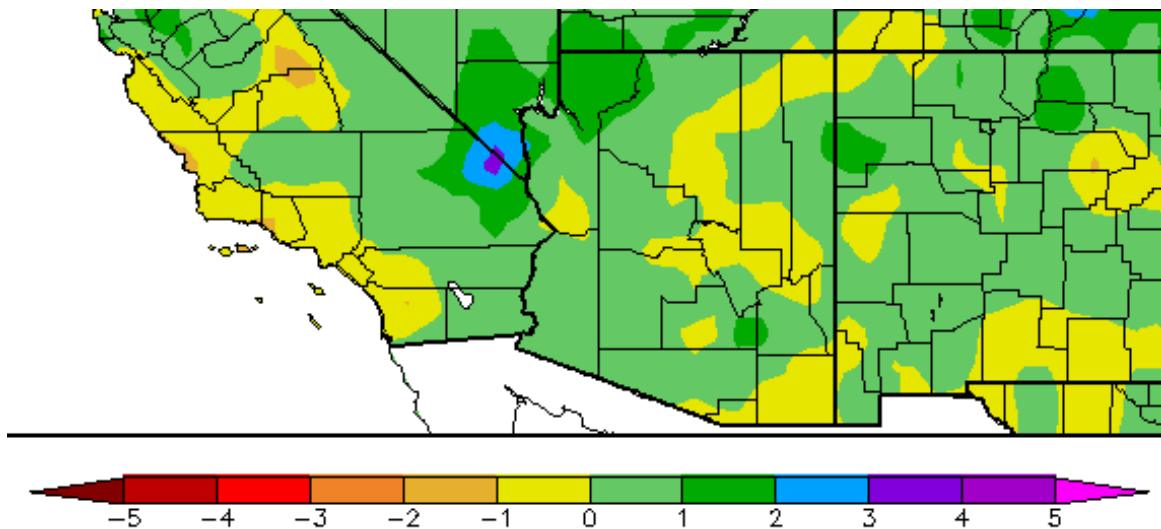

MONTH IN REVIEW FOR NORTHERN ARIZONA FOR APRIL 2016

... APRIL TEMPERATURE AND PRECIPITATION OVERVIEW ...

The month of April saw multiple cold, spring storm systems that brought very beneficial rainfall and even high elevation snowfall to northern Arizona. This caused periods of cold temperatures with quite warm weather in between. When averaged over the month, this resulted in close to average temperatures for the month of April. Monthly precipitation was near or above normal for most locations, with a few spots receiving less than average.

APRIL DATA AND DEPARTURES FROM NORMAL FOR SELECTED CITIES:

	Max T		Min T		Precip	Dep	% Normal
	Avg	Dep	Avg	Dep			
Flagstaff	58.1	-0.1	29.4	0.9	1.30	0.15	113%
Winslow	71.8	0.0	36.3	-0.4	0.56	0.30	215%
Prescott AP	67.7	0.5	40.1	2.0	1.66	1.16	332%
Prescott WTP	68.1	1.1	38.0	1.1	0.57	-0.21	73%
St Johns AP	68.3	-2.0	33.6	-2.8	0.83	0.32	163%
Grand Canyon AP	61.4	0.9	27.9	3.8	1.11	0.15	116%
Bellemont	57.8	0.4	24.4	0.7	1.17	-0.12	91%
Show Low AP	64.2	-1.6	36.7	0.5	0.39	-0.30	57%
Cottonwood	79.5	1.9	44.1	0.4	0.36	-0.23	61%
Seligman	70.1	0.0	35.9	2.2	1.07	0.52	195%
Page Airport	70.6	0.1	47.7	2.6	0.69	0.19	138%
Window Rock Airport	63.5	0.0	29.4	1.1	1.06	0.47	212%

Precipitation Departure from Normal (in.) for April

Generated 5/5/2016 at HPRCC using provisional data. Regional Climate Centers.