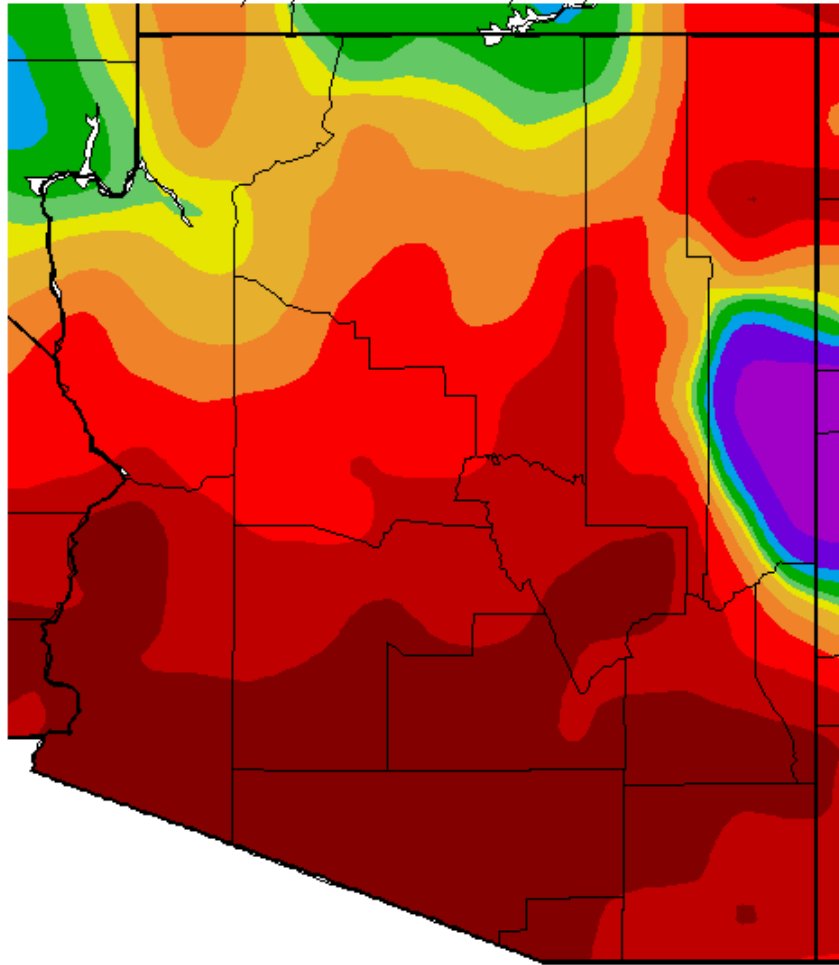

Percent of Average Precipitation (%)
3/1/2018 – 3/31/2018

Generated 4/ 1/2018 at WRCC using provisional data.
NOAA Regional Climate Centers

...ADDITIONAL PRECIPITATION REPORTS FROM CO-OP OBSERVERS...

Location	March Precipitation (inches)
BAGDAD	0.75
BELLEMONT WFO	0.77
BLUE RIDGE R.S.	0.30
BRIGHT ANGEL R.S.	1.66
CANYON DE CHELLY	0.69
CASTLE HOT SPRINGS	0.50
CHINO VALLEY	0.52