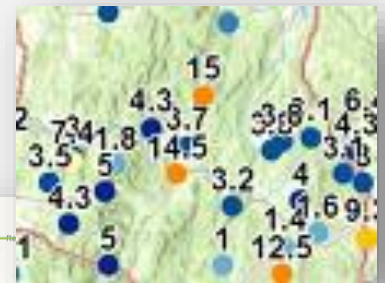

<https://www.sd511.org/>

Iowa

<https://www.511ia.org/>

Minnesota

<http://www.511mn.org/>

Nebraska

<http://www.511.nebraska.gov/>

Potential Winter Storm Impacts

No Impacts	Impacts not expected.
Limited Impacts	Rarely a direct threat to life and property. Typically results in little inconveniences.
Minor Impacts	Rarely a direct threat to life and property. Typically results in an inconvenience to daily life.
Moderate Impacts	Often threatening to life and property, some damage unavoidable. Typically results in disruptions to daily life.
Major Impacts	Extensive property damage likely, life saving actions needed. Will likely result in major disruptions to daily life.
Extreme Impacts	Extensive and widespread severe property damage, life saving actions will be needed. Results in extreme disruptions to daily life.