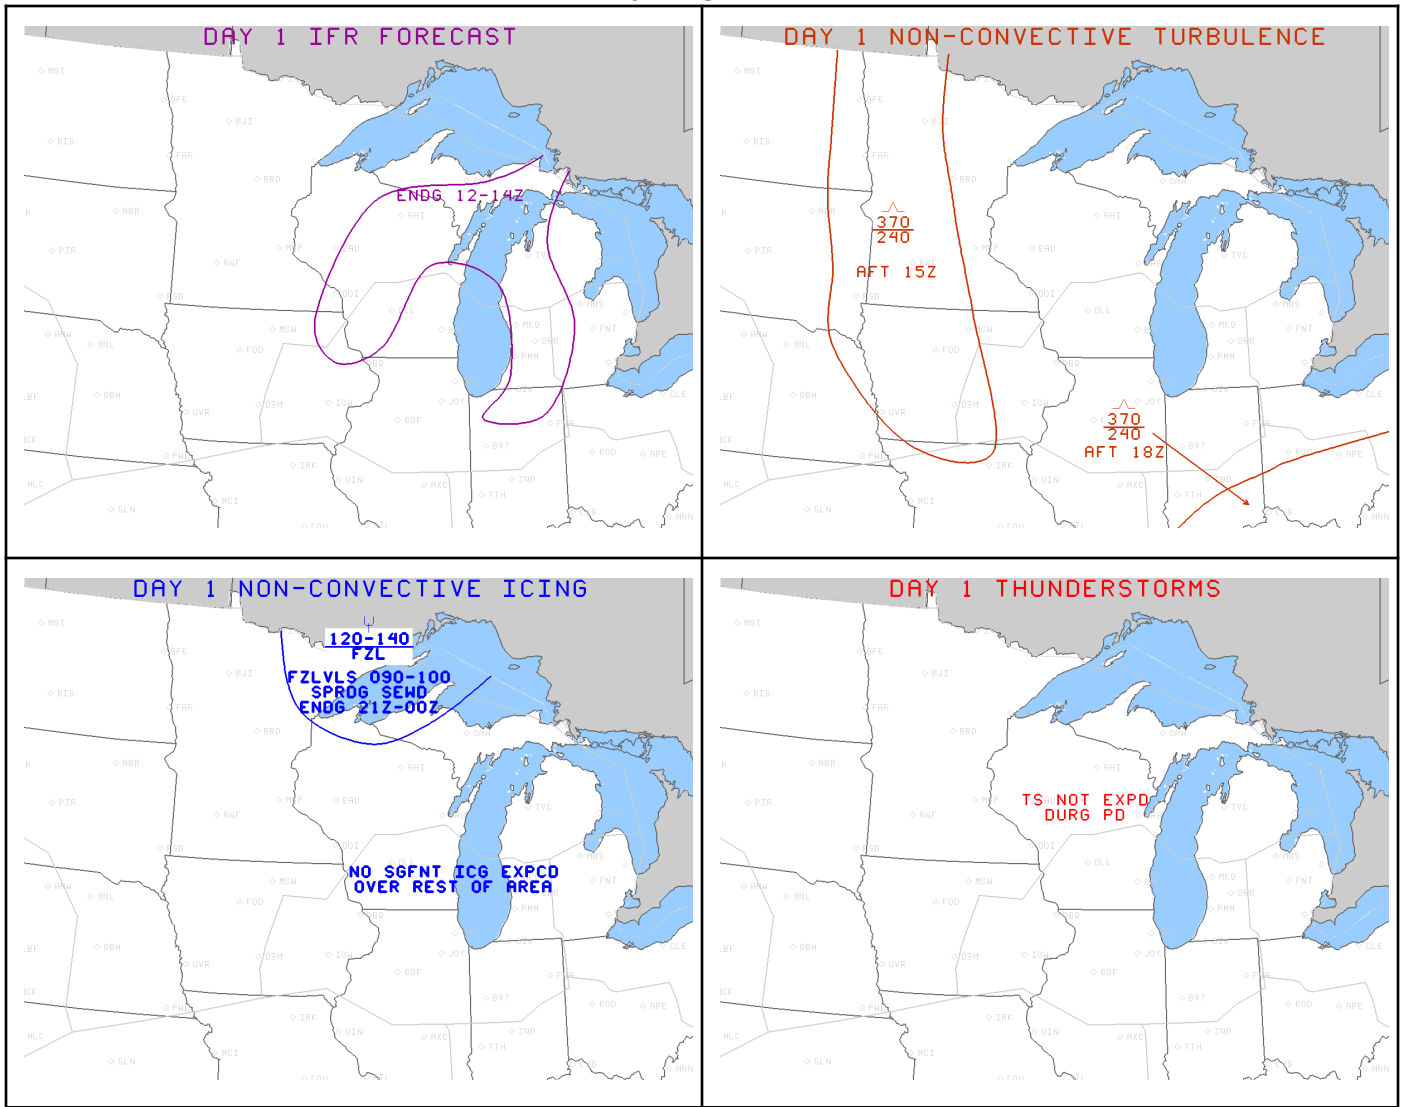

En-route Impacts

Monday, August 2, 2021

The following links are available to monitor the weather:

Oshkosh TAF TDA: <https://www.aviationweather.gov/taf/tda?ids=kosh>

Area TAF TDA Board:

<https://www.aviationweather.gov/taf/board?ids=KOSH,%20KGRB,%20KATW,%20KMKE,%20KAUW>

Oshkosh Weather Monitor: <https://www.weather.gov/grb/oshkosh>

Aviation Weather Center: www.aviationweather.gov