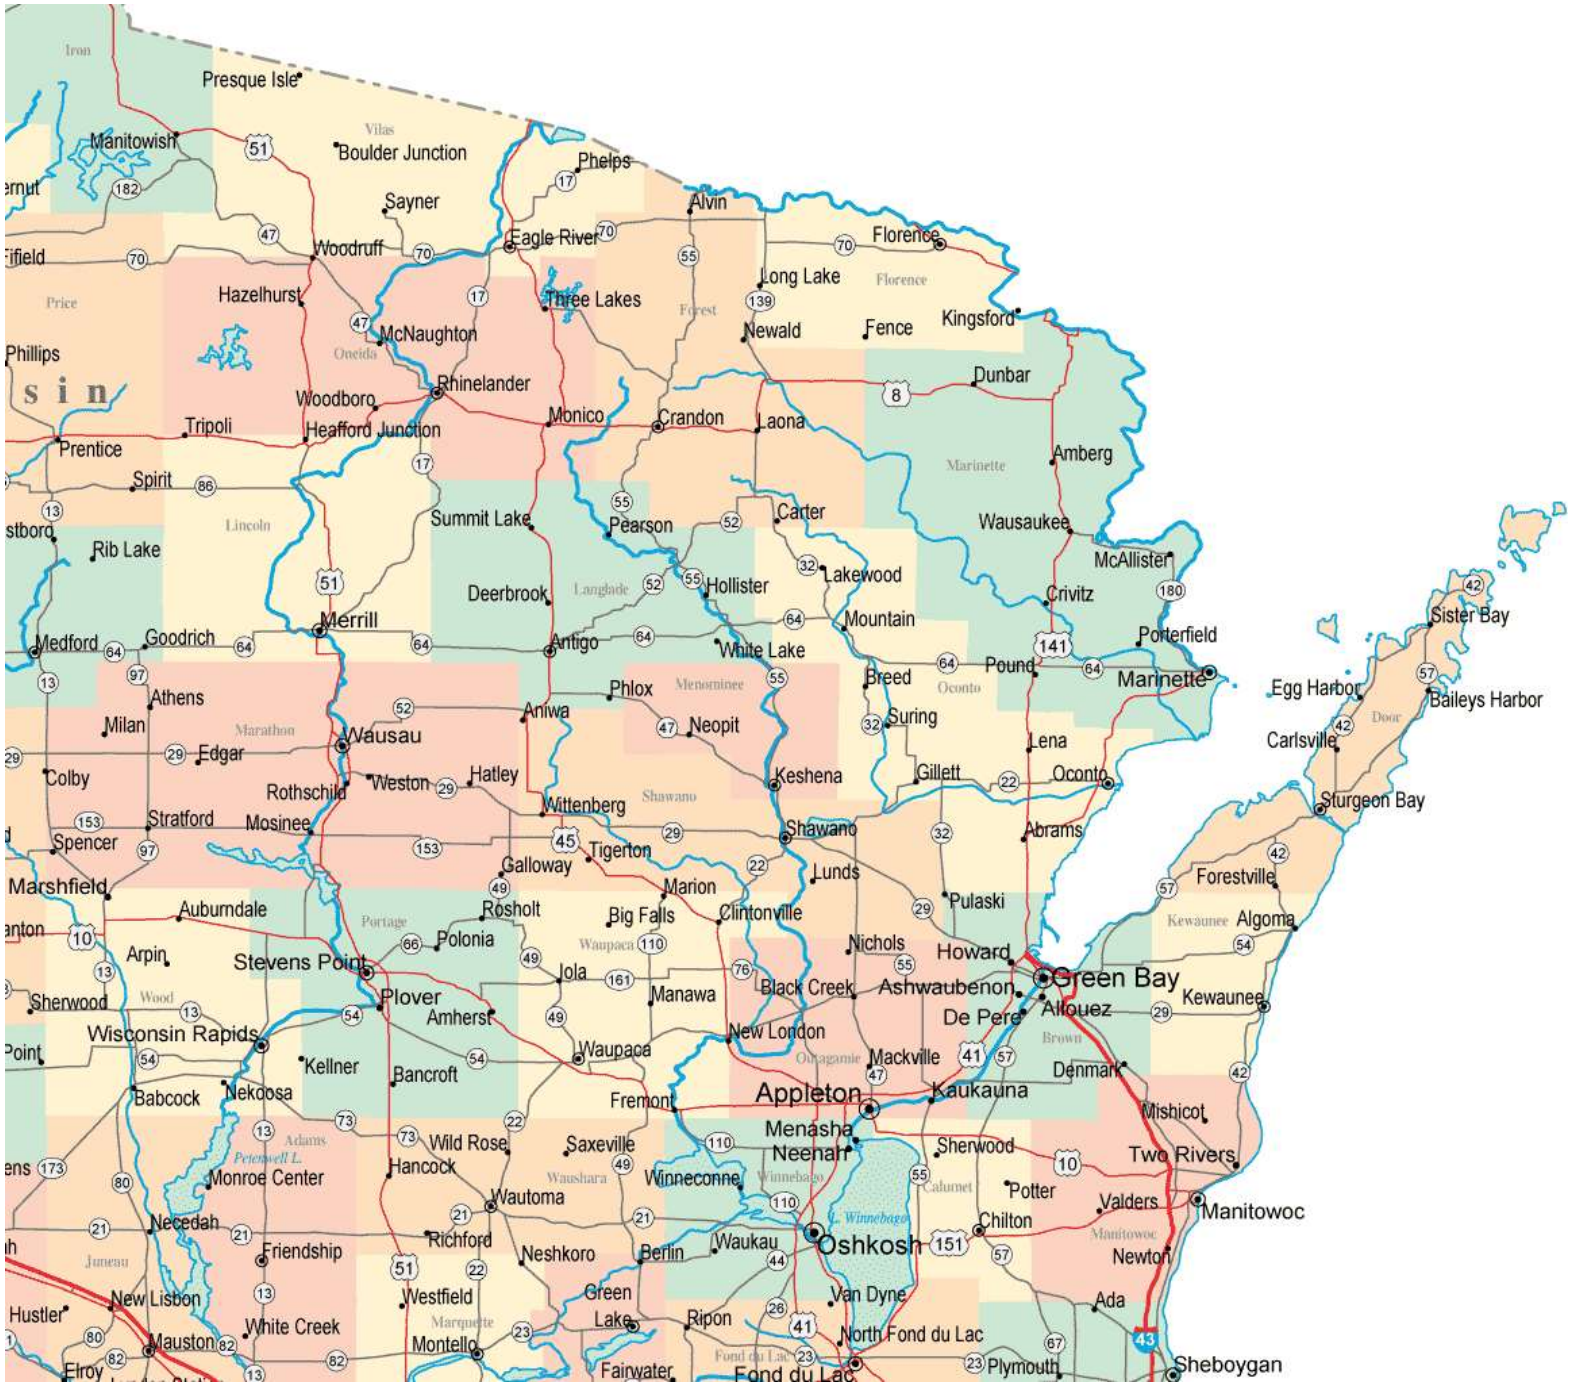

TORNADO & WATERSPOUT GUIDE (1950-2023)

EARLY / LATE SEASON EVENTS

(FOR NORTH-CENTRAL AND NORTHEAST WISCONSIN)

Updated: 1/1/24

TORNADO & WATERSPOUT GUIDE (1950-2023)

EARLY / LATE SEASON EVENTS

(FOR NORTH-CENTRAL AND NORTHEAST WISCONSIN)

FLORENCE

PORTAGE

KEWAUNEE

SHAWANO

LANGLADE

VILAS

LINCOLN

WAUPACA

MANITOWOC

WAUSHARA

MARATHON

WINNEBAGO

MARINETTE

WOOD

TORNADO & WATERSPOUT REFERENCE GUIDE

EARLIEST DOCUMENTED TORNADOES IN THE SPRING

TORNADO & WATERSPOUT REFERENCE GUIDE

LATEST DOCUMENTED TORNADOES / WATERSPOUTS (FALL/EARLY WINTER)

Rank	Month	Day	Year	F/EF Rank	County or Counties
1T	12	1	1970	1	Portage
1T	12	1	1970	2	Wood
1T	12	1	1970	2	Shawano - Waupaca
1T	12	1	1970	3	Outagamie - Shawano
5	11	15	1960	2	Marathon
6	10	15	2019	0	Door (waterspout)
7T	10	8	1992	1	Waushara
7T	10	8	1992	1	Portage
9	10	3	2018	0	Shawano
10T	9	30	2002	1	Florence
10T	9	30	2002	2	Lincoln
12	9	29	2006	0	Door (waterspout)
13T	9	28	1971	2	Lincoln
13T	9	28	1971	3	Langlade, Marathon, Marinette, Oconto
13T	9	28	1971	3	Marathon
16	9	26	1951	4	Portage, Waupaca
17	9	24	1984	2	Marathon
18	9	20	1980	1	Shawano
19T	9	19	1999	0	Door (waterspout)
19T	9	19	1963	1	Forest
19T	9	19	1988	0	Marathon
19T	9	19	1988	0	Waushara
23T	9	18	2012	0	Door (waterspout)
23T	9	18	1950	3	Waupaca
25	9	16	1972	2	Forest, Marinette
26	9	14	1991	0	Shawano
27	9	13	2005	0	Brown
28	9	9	1999	0	Door (waterspout)
29	9	6	2001	0	Oneida
30T	9	3	1961	1	Lincoln
30T	9	3	1961	1	Marathon
30T	9	3	1961	2	Marathon
32T	9	2	2002	1	Marathon
32T	9	2	2002	0	Marathon
34	8	31	1977	3	Marathon