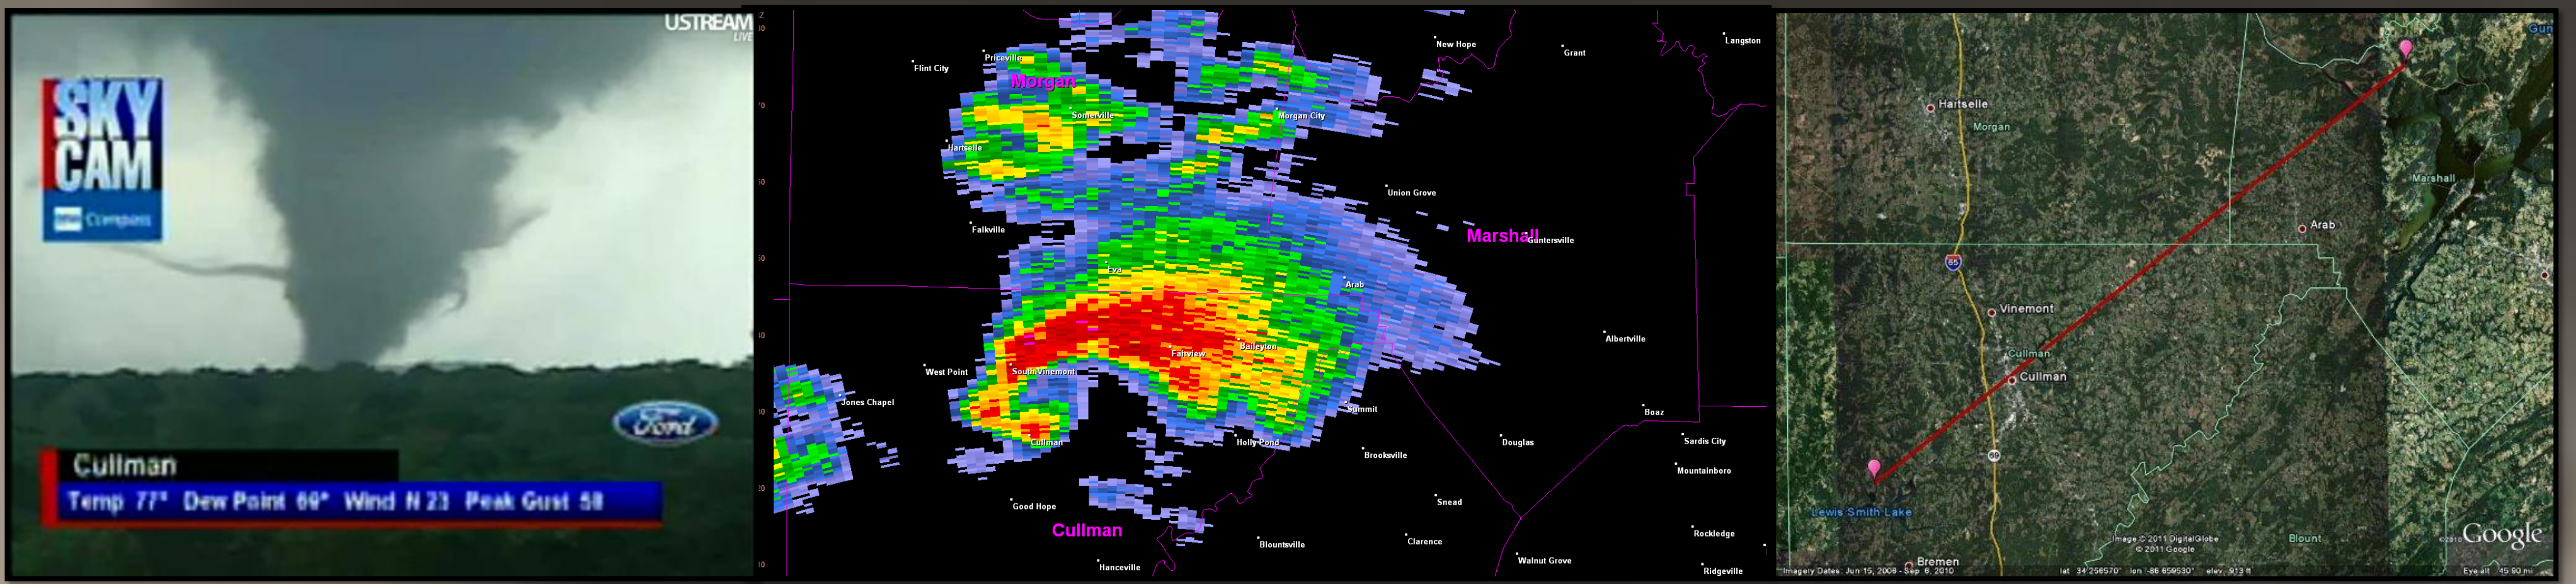

CULLMAN TORNADO

Cullman, Morgan, Marshall counties

The Cullman tornado tracked northeast across Cullman county and later tracked into Morgan and Marshall counties. Several businesses in downtown Cullman were completely destroyed, along with major damage to churches and the Cullman NOAA Weather Radio Transmitter. This tornado would leave many damaged homes/businesses, at least 48 injuries, and 6 fatalities within an hour.

Strength/Wind Speed:

● **EF-4/175 mph**

Time:

● **2:40 PM- 3:38 PM**

Length/Width:

● **47.0 miles/1 mile**

Fatalities/Injuries:

● **6 fatalities/**

At least 48 injuries

Above: Damage to a church in downtown Cullman.

Right: Additional damage to buildings in downtown Cullman.

Tree damage and debris from outside the Cullman City limits.