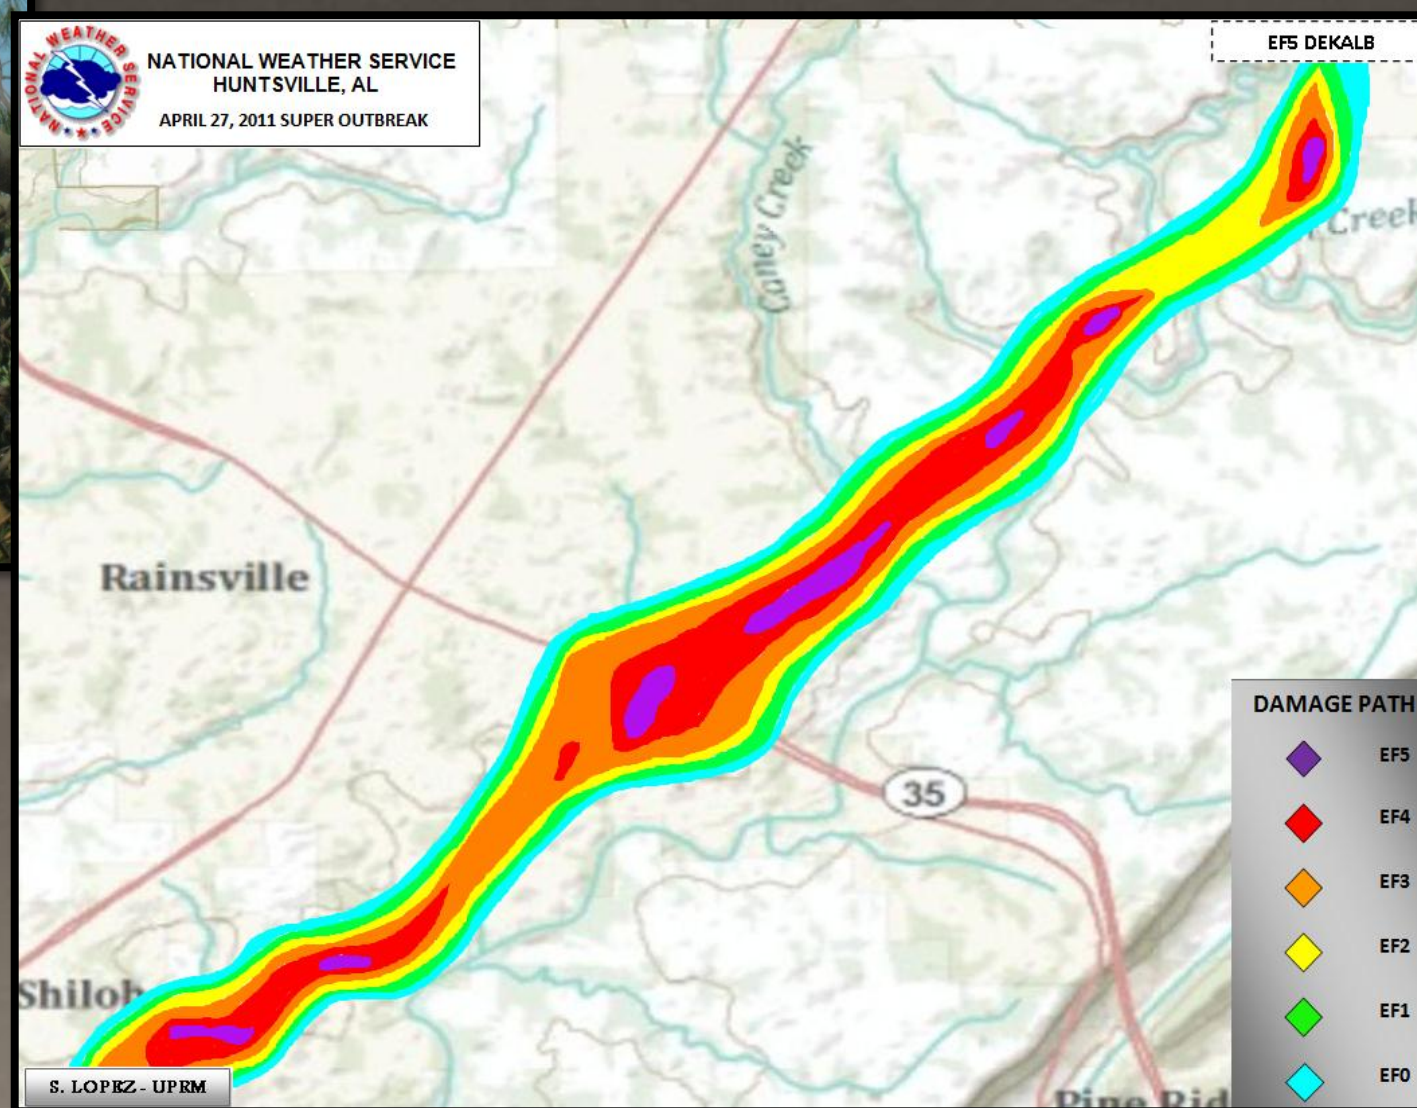

RAINSVILLE TORNADO

DeKalb, AL/Dade, GA

Strength/Wind Speed:

● EF-5 / >200 mph

Time:

● 6:19 PM- 6:56 PM

Length/Width:

● 33.66 miles / 0.75 miles

Fatalities/Injuries:

● 25 / Unknown

The DeKalb tornado began in the Lakeview area and tracked just east of Route 75 through Rainsville, Sylvania, and into Cartersville. Rainsville and Sylvania experienced EF-5 damage as houses were wiped completely off of their foundations and trees were debarked. Concrete porches were ripped apart and displaced. There were signs of ground scarring and sidewalk pavement damage. This tornado claimed 25 lives and lasted just over 30 minutes.