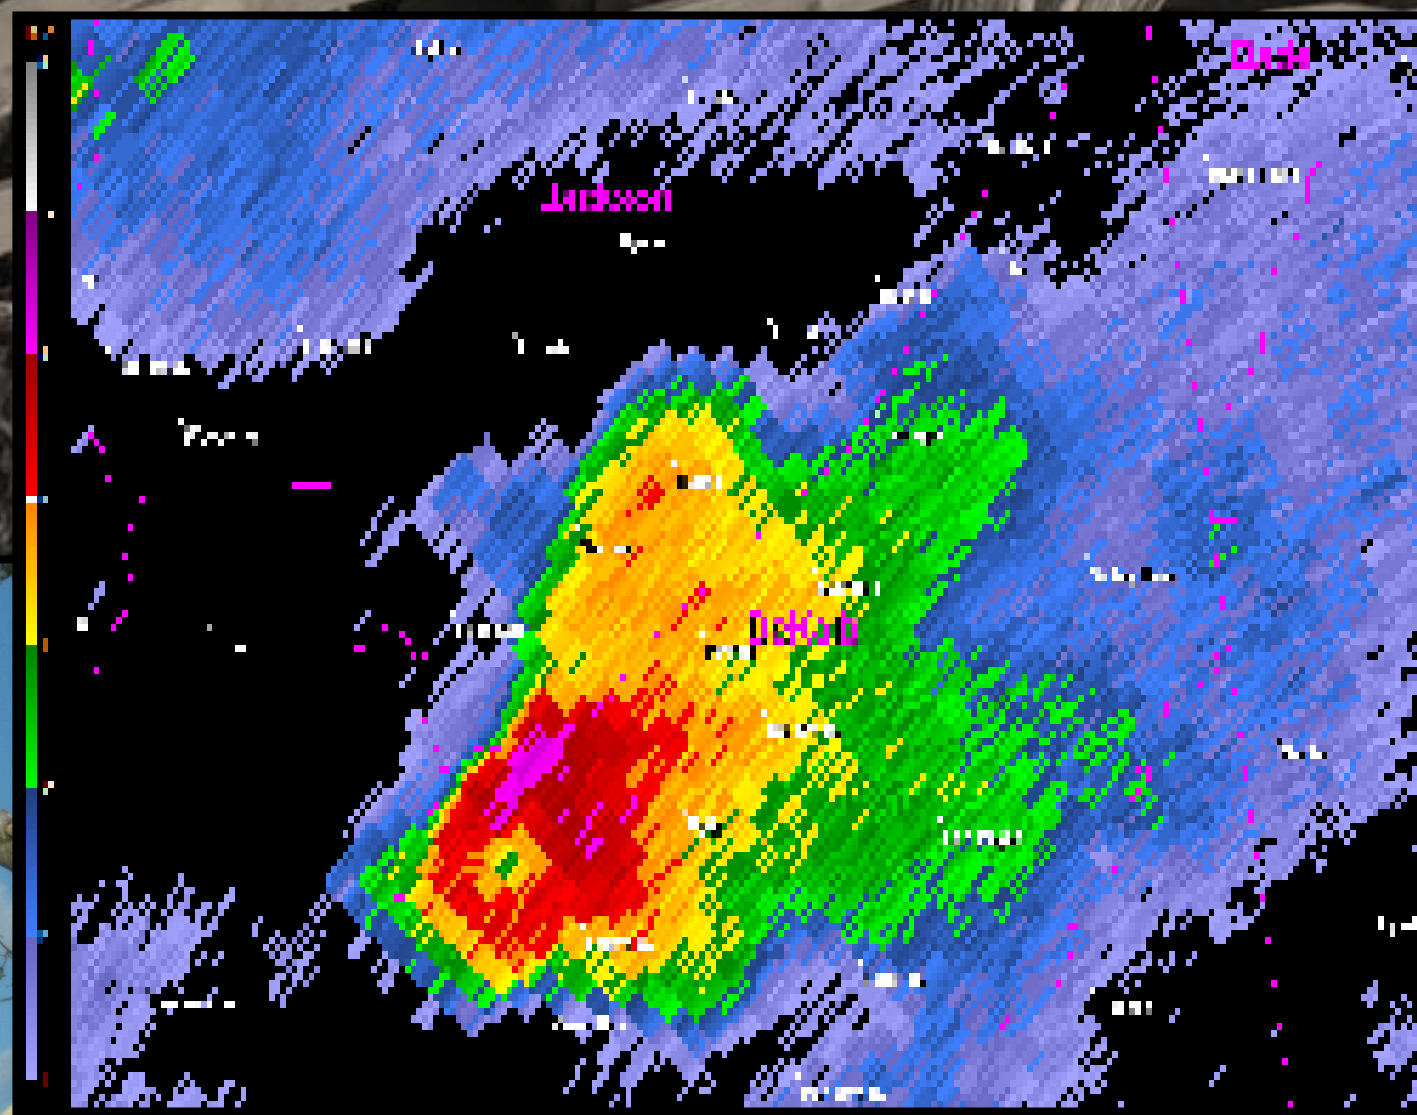

RAINSVILLE TORNADO

DeKalb, AL/Dade, GA

Strength/Wind Speed:

● EF-5 / >200 mph

Time:

● 6:19 PM- 6:56 PM

Length/Width:

● 33.66 miles / 0.75 miles

Fatalities/Injuries:

● 25 / Unknown

The DeKalb tornado began in the Lakeview area and tracked just east of Route 75 through Rainsville, Sylvania, and into Cartersville. Rainsville and Sylvania experienced EF-5 damage as houses were wiped completely off of their foundations and trees were debarked. Concrete porches were ripped apart and displaced. There were signs of ground scarring and sidewalk pavement damage. This tornado claimed 25 lives and lasted just over 30 minutes.