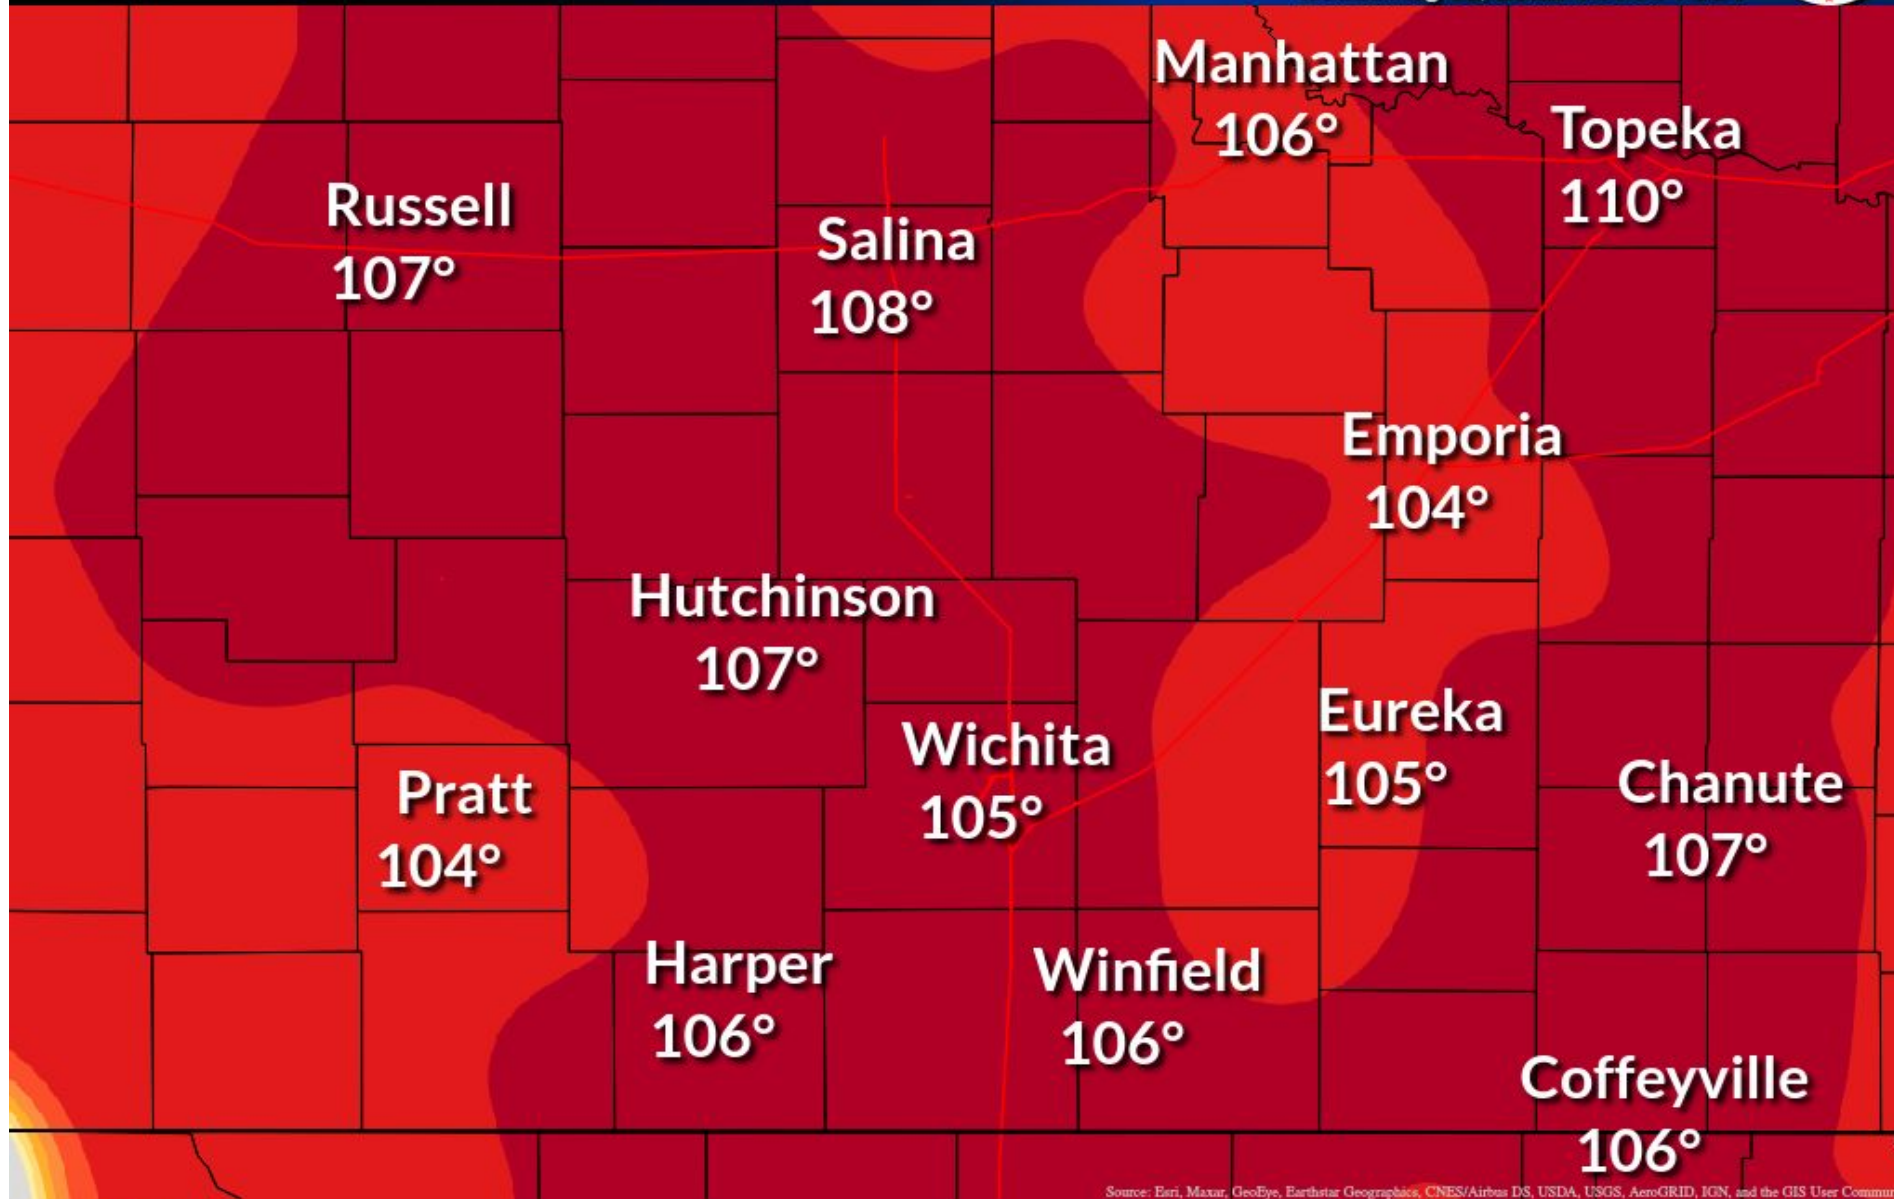

Heat Advisory Today...

August 2, 2022
4:47 AM

Today's Forecast Maximum Heat Indices

Key Messages

- → Heat Advisory Today From 1 pm to 8 pm.
- → Highest heat indices 4 pm to 6 pm!

Afternoon Heat Indices Today

Weather Forecast Office
Wichita

Issued Aug 02, 2022 4:07 AM CDT

Source: Eeri, Maxar, GeoEye, Earthstar Geographics, CNES/Airbus DS, USDA, USGS, AeroGRID, IGN, and the GIS User Community

NWSWichita

weather.gov/ict

National Oceanic and Atmospheric Administration
U.S. Department of Commerce

National Weather Service
Wichita, Kansas