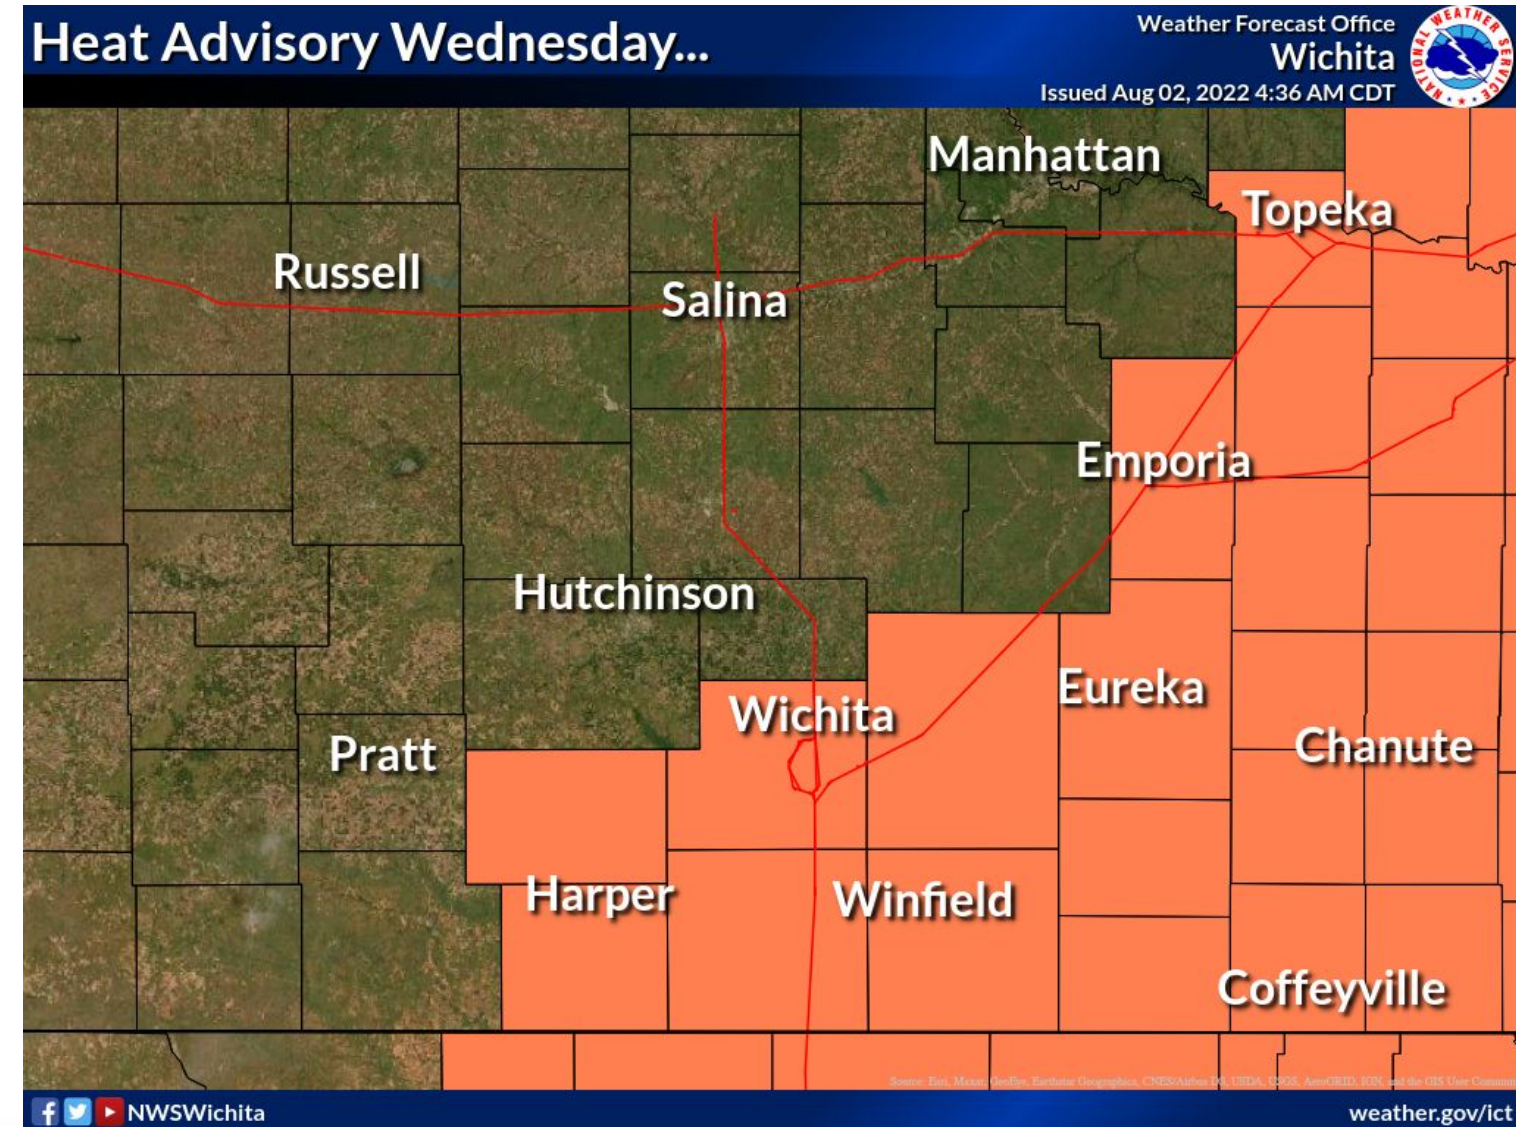

# \*\*\* Heat Advisory \*\*\*

August 2, 2022  
4:47 AM

Heat Advisory for all of central and eastern Kansas today...

Heat Advisory for portions of south central and eastern Kansas on Wednesday...