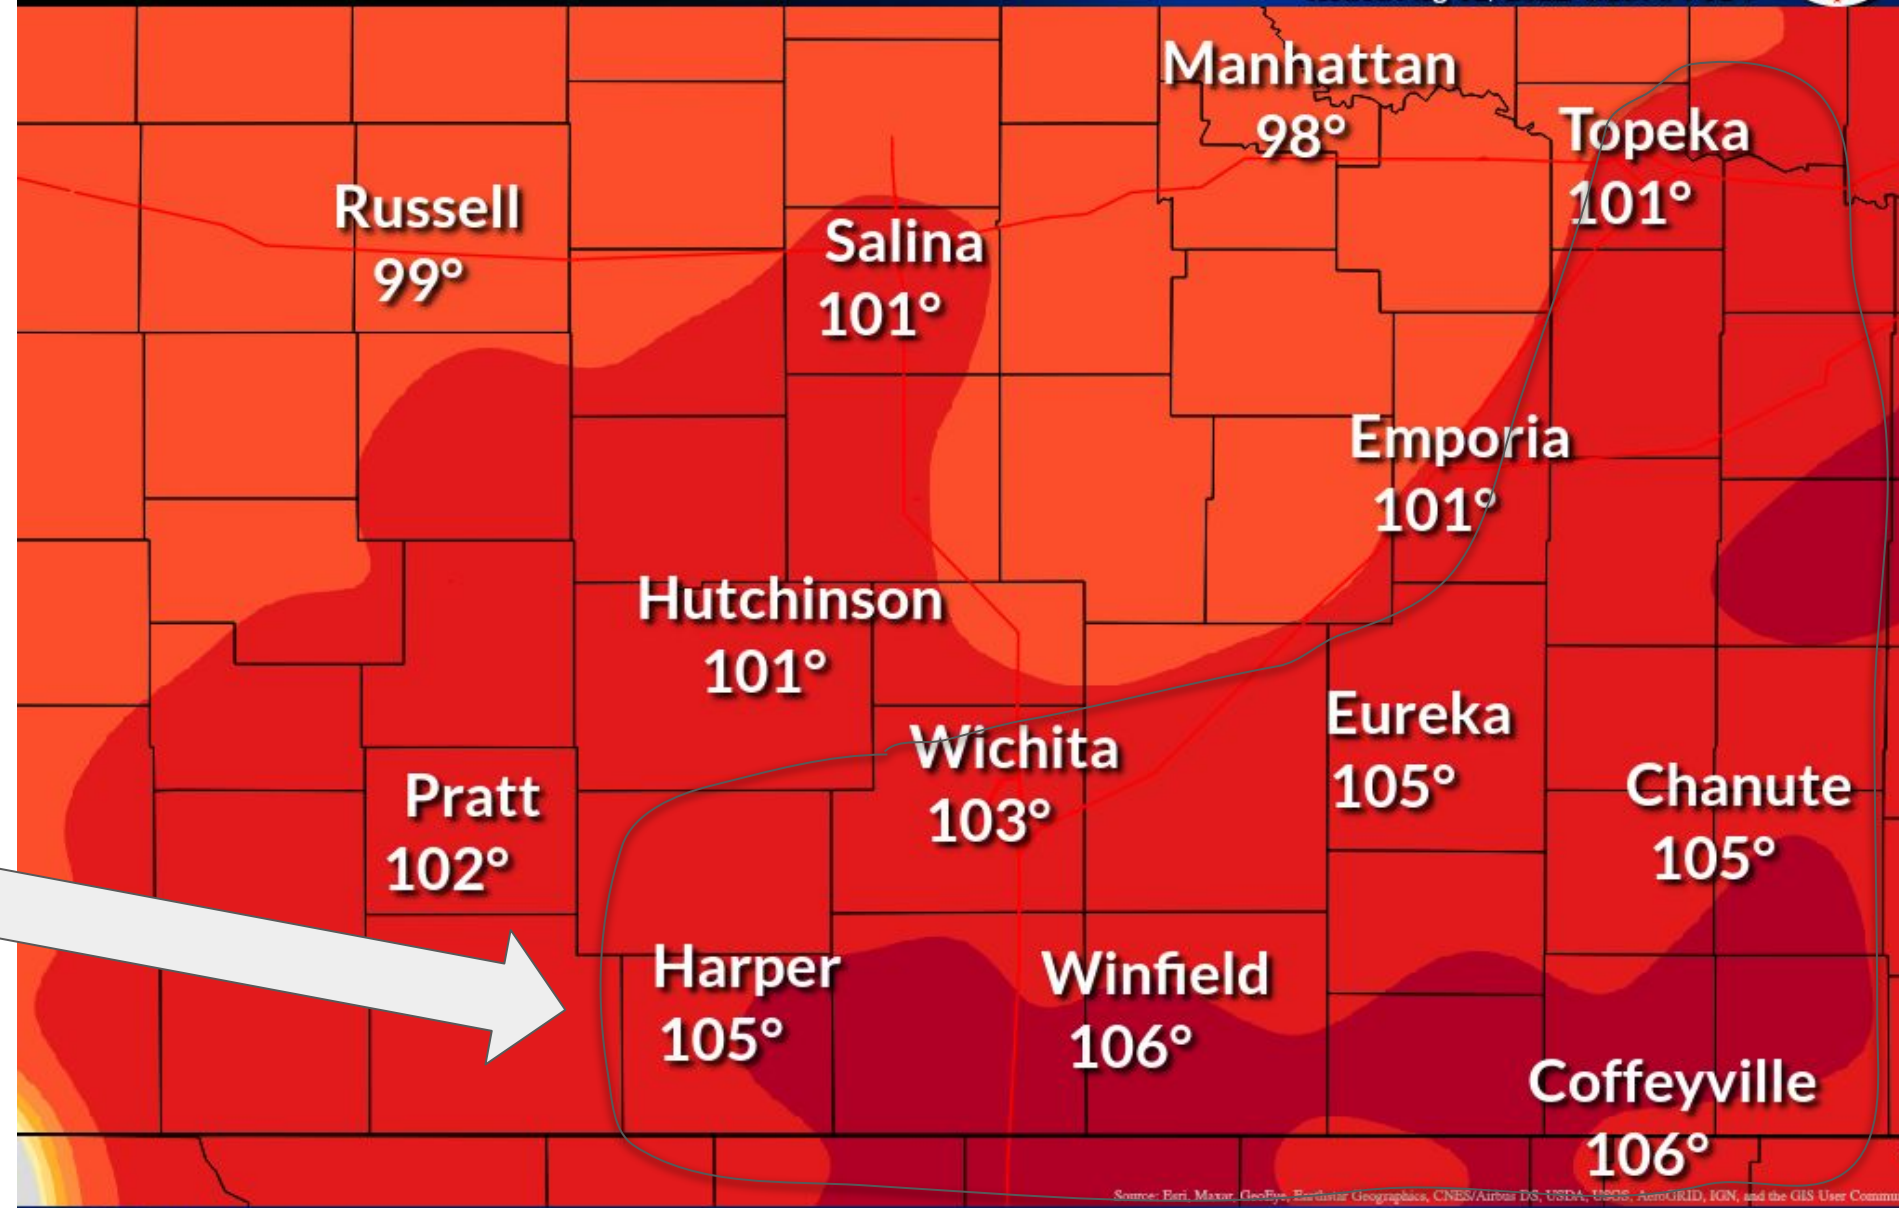

Heat Advisory Wednesday...

August 2, 2022
4:47 AM

Wednesday's Forecast Maximum Heat Indices

Key Messages

- → Heat Advisory Wednesday
  From 1 pm to 8 pm
  For South central & Southeast KS.
- → Highest heat indices 4 pm to 6 pm!

NEW Important Updates

- → Heat Advisory extended through Wednesday evening for south central and southeast Kansas (outlined area of image).

Next Scheduled Briefing

- → 5 pm CDT this afternoon.

Afternoon Heat Indices Wednesday

Weather Forecast Office
Wichita

Issued Aug 02, 2022 4:10 AM CDT

f t NWSWichita

weather.gov/ict

National Oceanic and Atmospheric Administration
U.S. Department of Commerce

National Weather Service
Wichita, Kansas