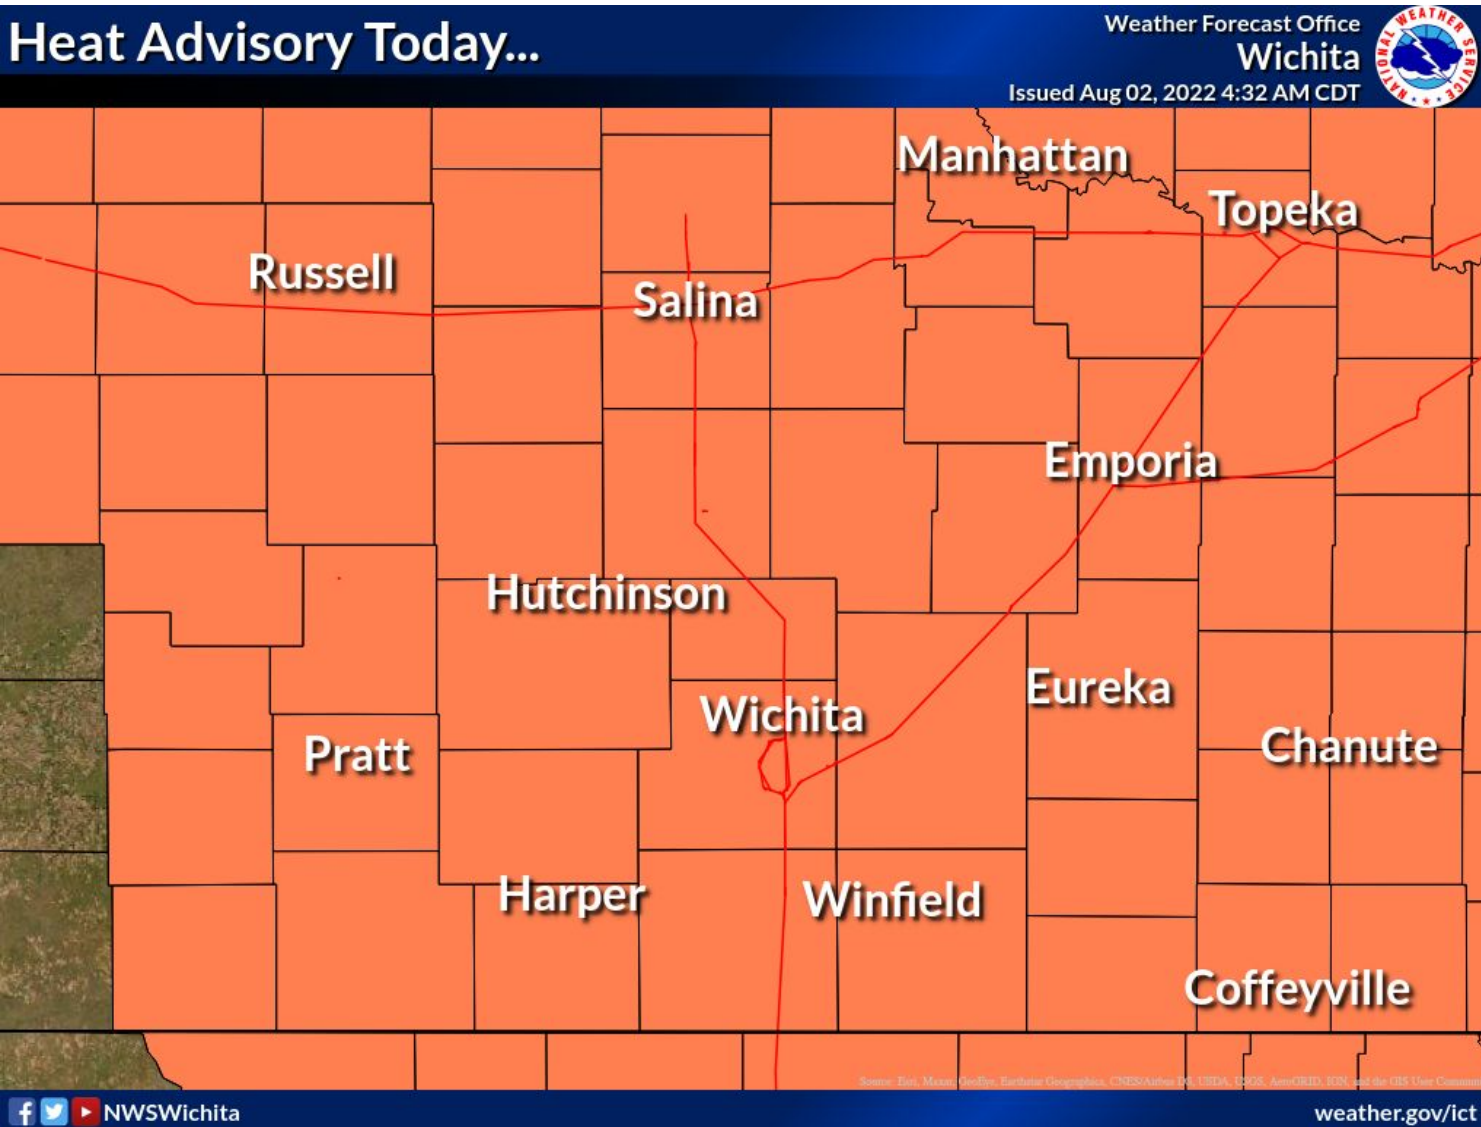

# \*\*\* Heat Advisory \*\*\*

August 2, 2022  
4:47 AM

Heat Advisory for all of central and eastern Kansas today...

Heat Advisory for portions of south central and eastern Kansas on Wednesday...