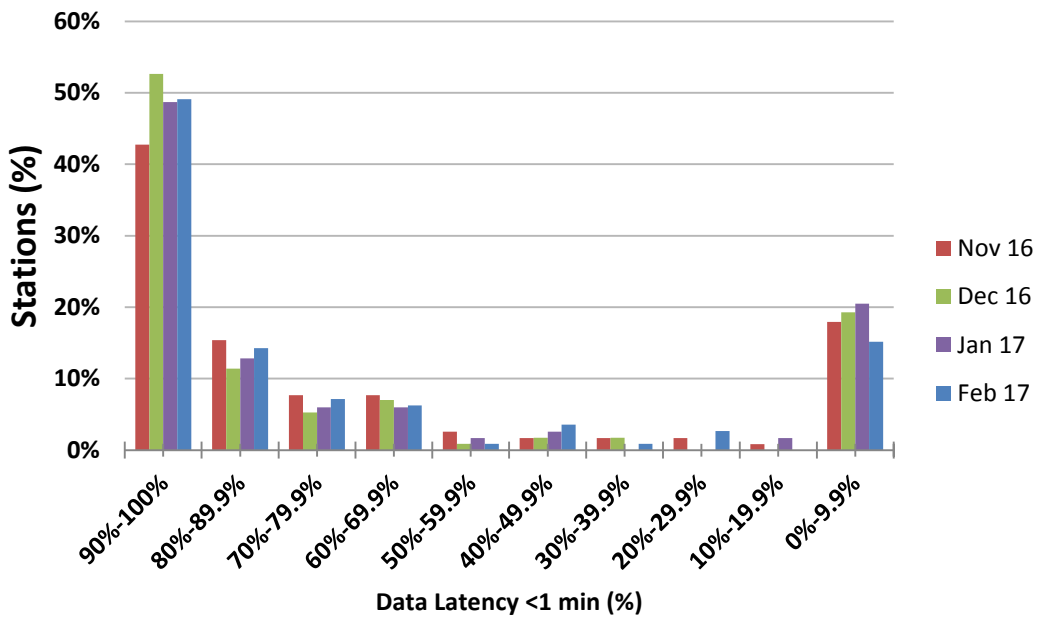

Data Availability for Contributing Stations at IRIS (November 2016 - February 2017)

5 min Latency for Contributing-RTX Stations at US-NTWC (November 2016-February 2017)

Uptime Percentage for Contributing-RTX Stations at PTWC (November 2016-February 2017)

1 min Latency for Contributing-RTX Stations at PRSN (November 2016 - February 2017)

Status of Caribe EWS Core Seismic Stations (November 2016 - February 2017)

Status of Caribe EWS Core Seismic Stations in the Caribbean (November 2016 - February 2017)