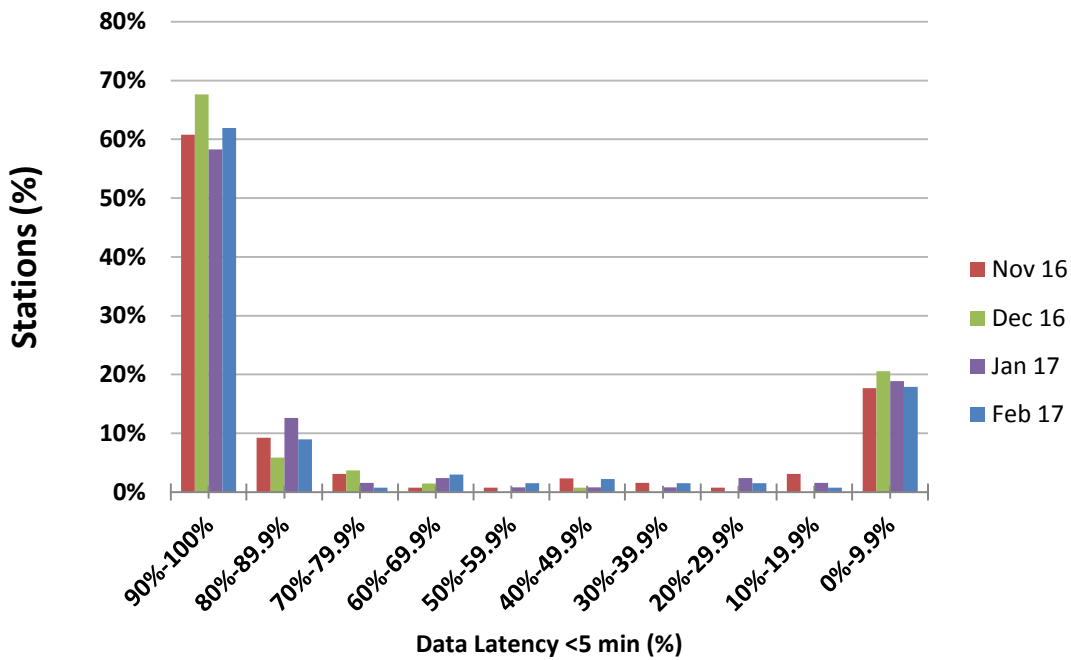

Data Availability for Contributing Stations at IRIS (November 2016 - February 2017)

5 min Latency for Contributing-RTX Stations at US-NTWC (November 2016-February 2017)

Uptime Percentage for Contributing-RTX Stations at PTWC (November 2016-February 2017)

1 min Latency for Contributing-RTX Stations at PRSN (November 2016 - February 2017)

Status of Caribe EWS Core Seismic Stations (November 2016 - February 2017)

Status of Caribe EWS Core Seismic Stations in the Caribbean (November 2016 - February 2017)