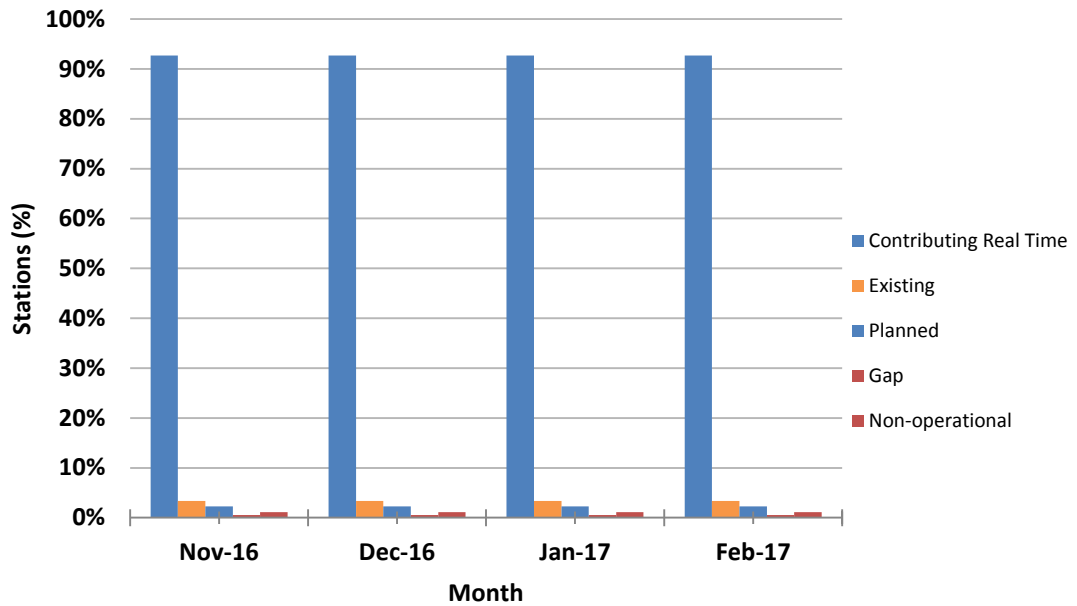

Data Availability for Contributing Stations at IRIS (November 2016 - February 2017)

5 min Latency for Contributing-RTX Stations at US-NTWC (November 2016-February 2017)

Uptime Percentage for Contributing-RTX Stations at PTWC (November 2016-February 2017)

1 min Latency for Contributing-RTX Stations at PRSN (November 2016 - February 2017)

Status of Caribe EWS Core Seismic Stations (November 2016 - February 2017)

Status of Caribe EWS Core Seismic Stations in the Caribbean (November 2016 - February 2017)