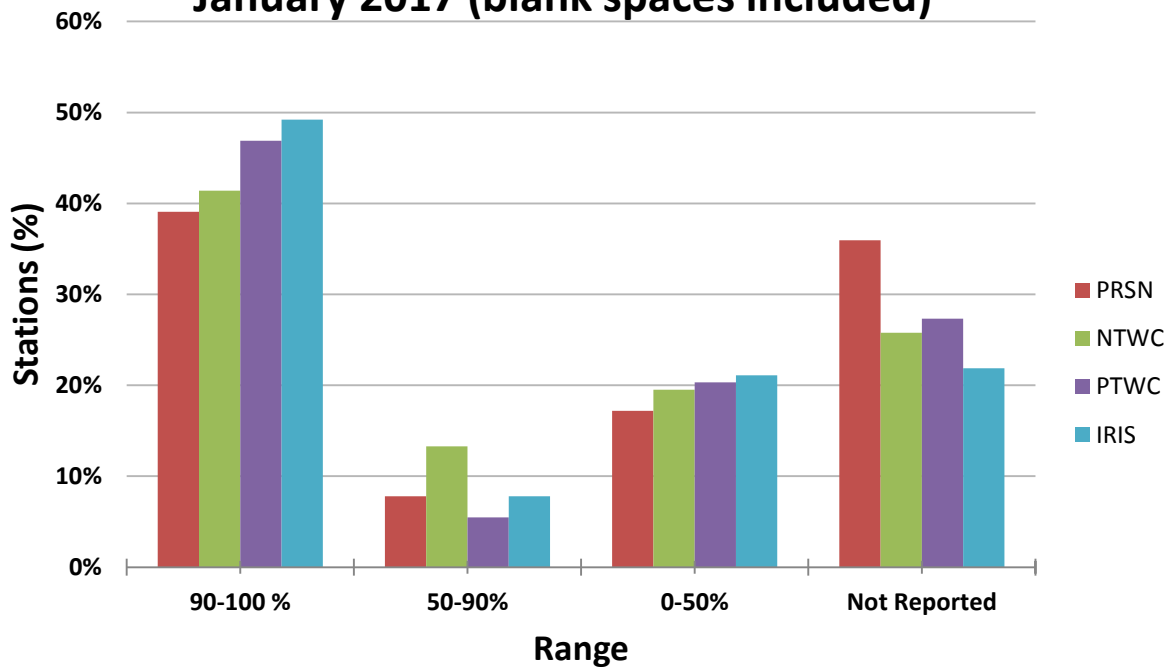

1 min Latency for Contributing-RTX Stations at PRSN (November 2016 - February 2017)

Status of Caribe EWS Core Seismic Stations (November 2016 - February 2017)

Status of Caribe EWS Core Seismic Stations in the Caribbean (November 2016 - February 2017)

Percentage Caribe Stations Contributing RTX for January 2017 (blank spaces included)

Percentage Caribe Stations Contributing RTX for February 2017 (blank spaces included)