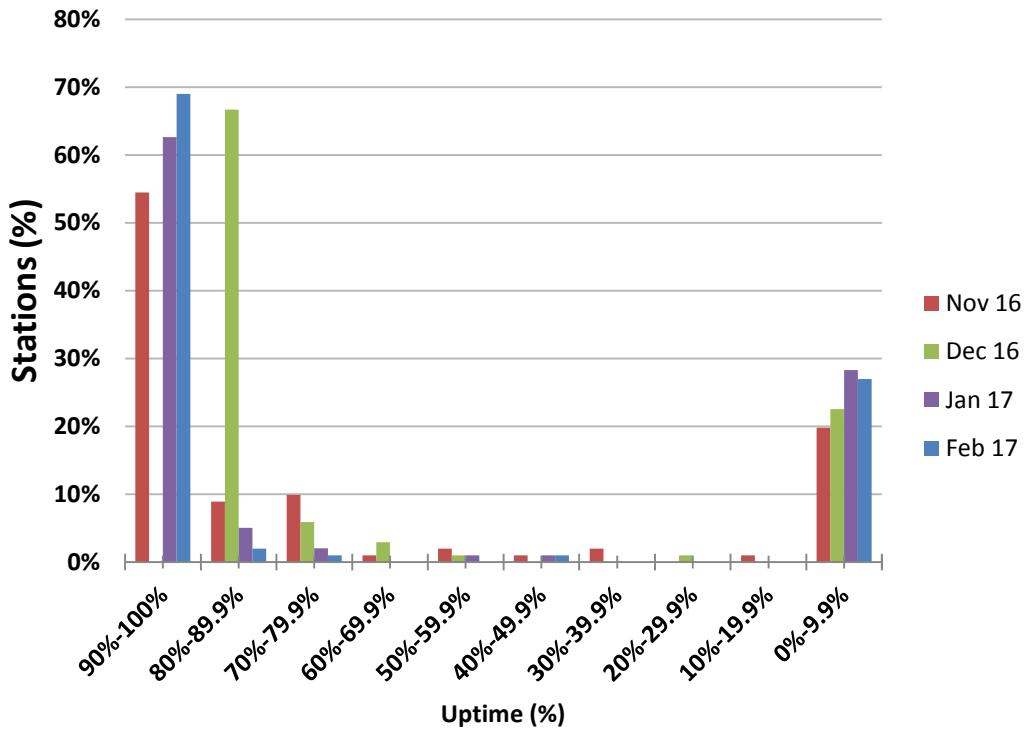

Data Availability for Contributing Stations at IRIS (November 2016 - February 2017)

5 min Latency for Contributing-RTX Stations at US-NTWC (November 2016-February 2017)

Uptime Percentage for Contributing-RTX Stations at PTWC (November 2016-February 2017)

1 min Latency for Contributing-RTX Stations at PRSN (November 2016 - February 2017)

Status of Caribe EWS Core Seismic Stations (November 2016 - February 2017)

Status of Caribe EWS Core Seismic Stations in the Caribbean (November 2016 - February 2017)