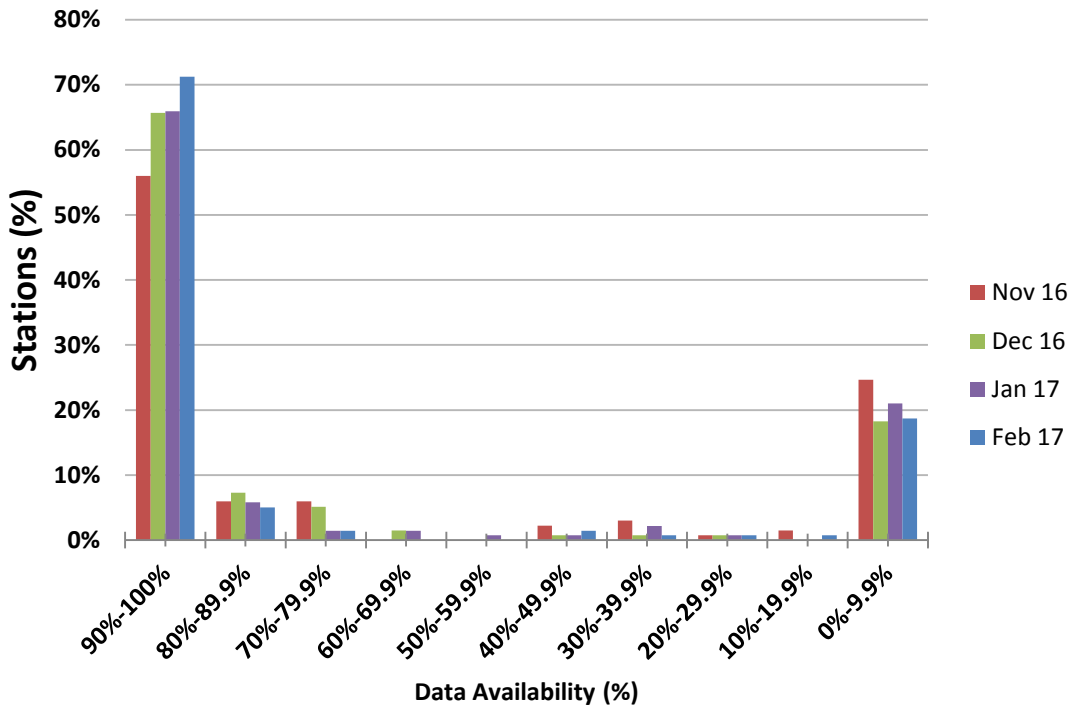

Data Availability for Contributing Stations at IRIS (November 2016 - February 2017)

5 min Latency for Contributing-RTX Stations at US-NTWC (November 2016-February 2017)

Uptime Percentage for Contributing-RTX Stations at PTWC (November 2016-February 2017)

1 min Latency for Contributing-RTX Stations at PRSN (November 2016 - February 2017)

Status of Caribe EWS Core Seismic Stations (November 2016 - February 2017)

Status of Caribe EWS Core Seismic Stations in the Caribbean (November 2016 - February 2017)