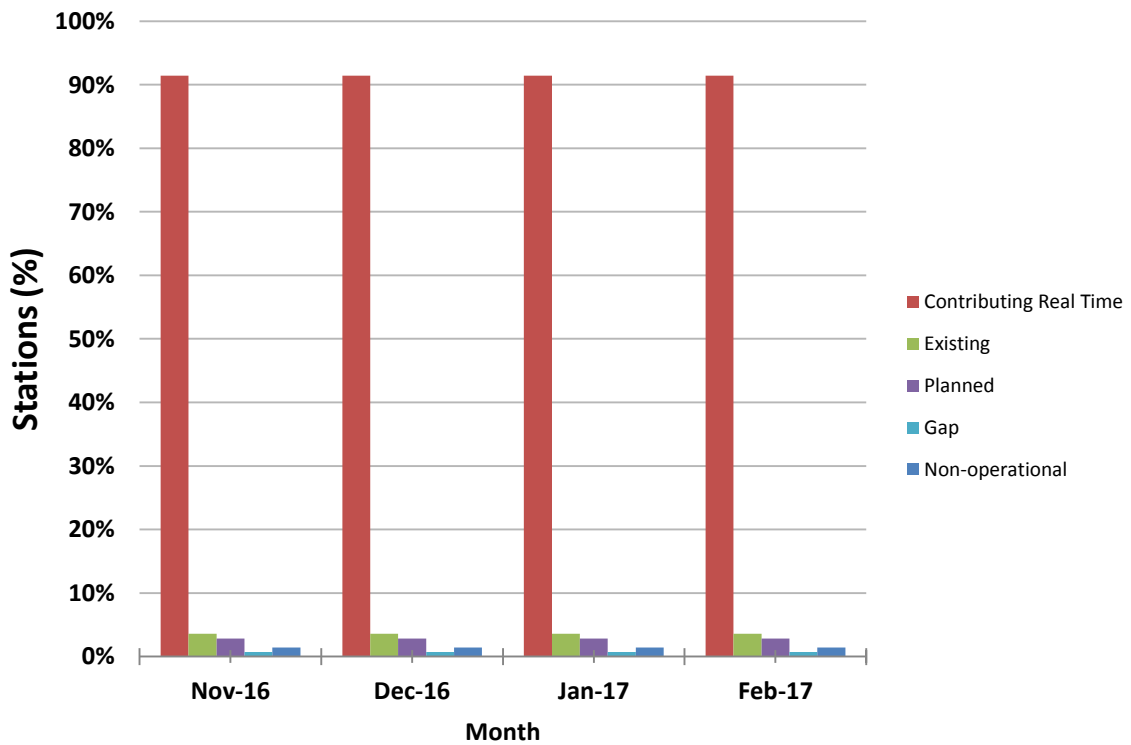

Data Availability for Contributing Stations at IRIS (November 2016 - February 2017)

5 min Latency for Contributing-RTX Stations at US-NTWC (November 2016-February 2017)

Uptime Percentage for Contributing-RTX Stations at PTWC (November 2016-February 2017)

1 min Latency for Contributing-RTX Stations at PRSN (November 2016 - February 2017)

Status of Caribe EWS Core Seismic Stations (November 2016 - February 2017)

Status of Caribe EWS Core Seismic Stations in the Caribbean (November 2016 - February 2017)