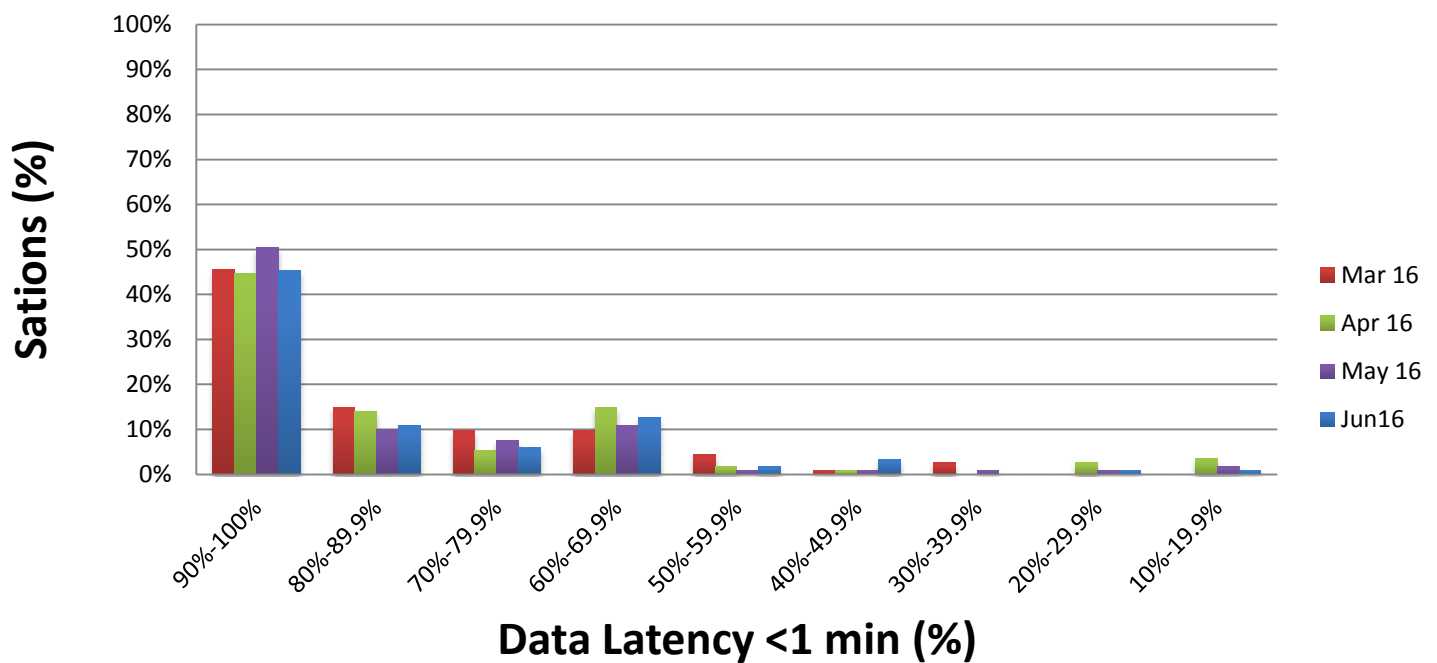

Data Availability for Contributing Stations at IRIS (March- June2016)

Uptime Percentage for Contributing-RTX Stations PTWC (March- June 2016)

5 min Latency for Contributing-RTX Stations at US-NTWC (March - June 2016)

1 min Latency for Contributing-RTX Stations at PRSN (March-June 2016)

Status of Caribe EWS Core Seismic Stations April 2016-June2016

Status of Caribe EWS Core Seismic Stations in the Caribbean April- June 2016