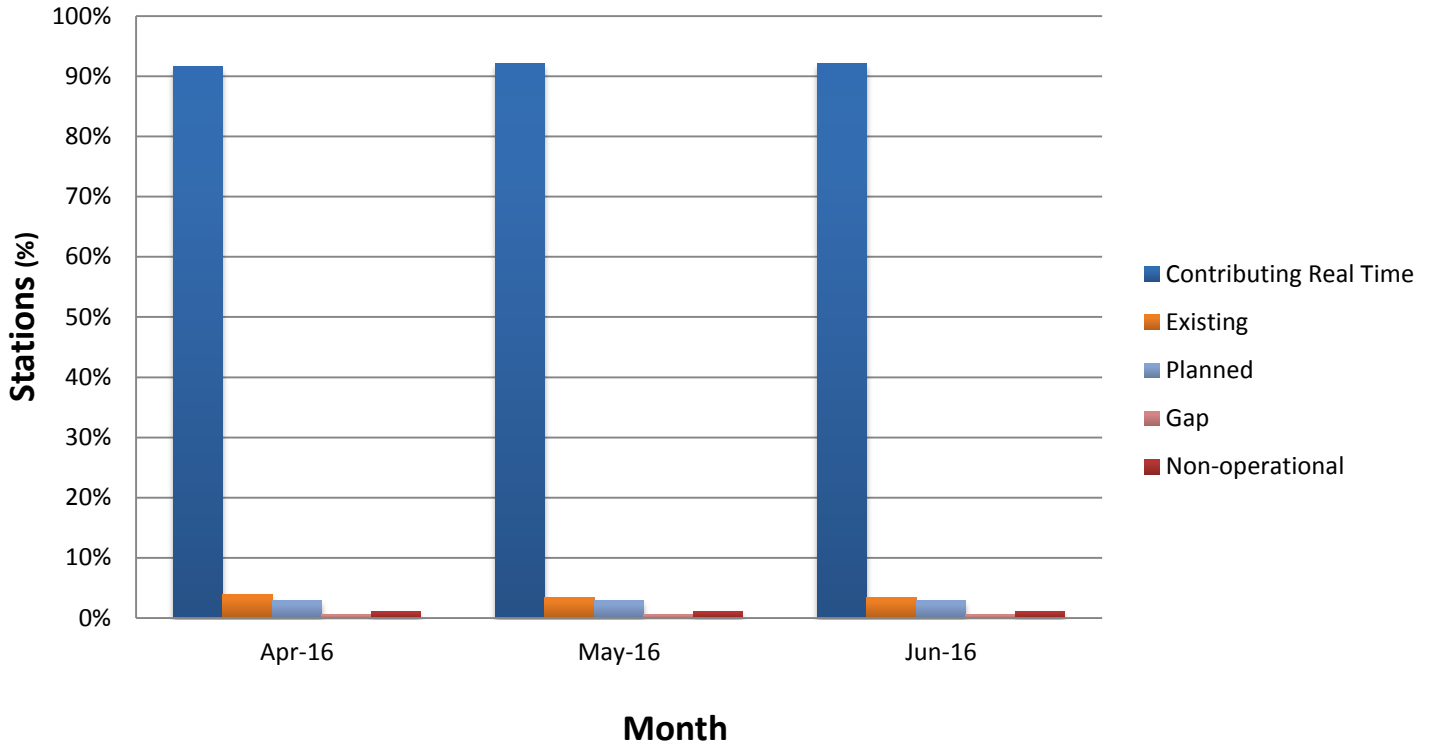

Data Availability for Contributing Stations at IRIS (March- June2016)

Uptime Percentage for Contributing-RTX Stations PTWC (March- June 2016)

5 min Latency for Contributing-RTX Stations at US-NTWC (March - June 2016)

1 min Latency for Contributing-RTX Stations at PRSN (March-June 2016)

Status of Caribe EWS Core Seismic Stations April 2016-June2016

Status of Caribe EWS Core Seismic Stations in the Caribbean April- June 2016