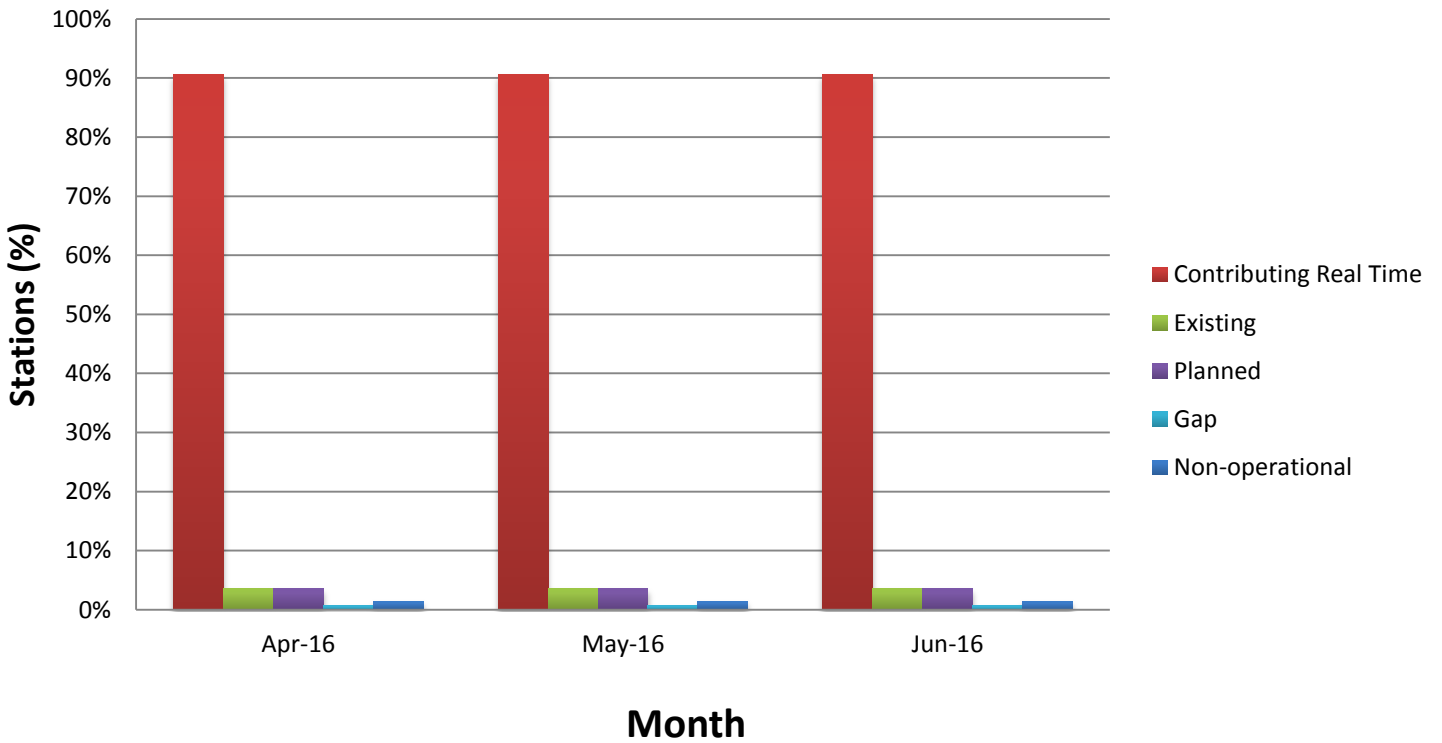

Data Availability for Contributing Stations at IRIS (March- June2016)

Uptime Percentage for Contributing-RTX Stations PTWC (March- June 2016)

5 min Latency for Contributing-RTX Stations at US-NTWC (March - June 2016)

1 min Latency for Contributing-RTX Stations at PRSN (March-June 2016)

Status of Caribe EWS Core Seismic Stations April 2016-June2016

Status of Caribe EWS Core Seismic Stations in the Caribbean April- June 2016