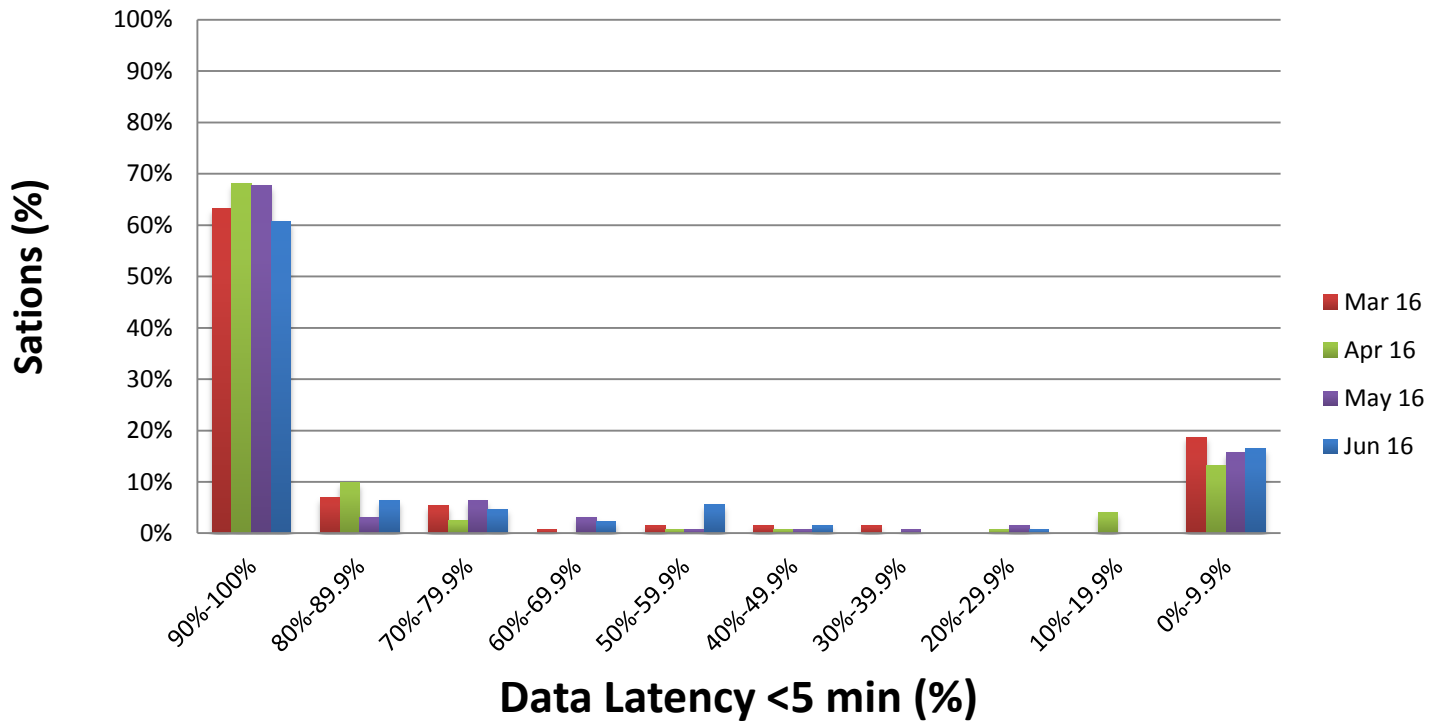

Data Availability for Contributing Stations at IRIS (March- June2016)

Uptime Percentage for Contributing-RTX Stations PTWC (March- June 2016)

5 min Latency for Contributing-RTX Stations at US-NTWC (March - June 2016)