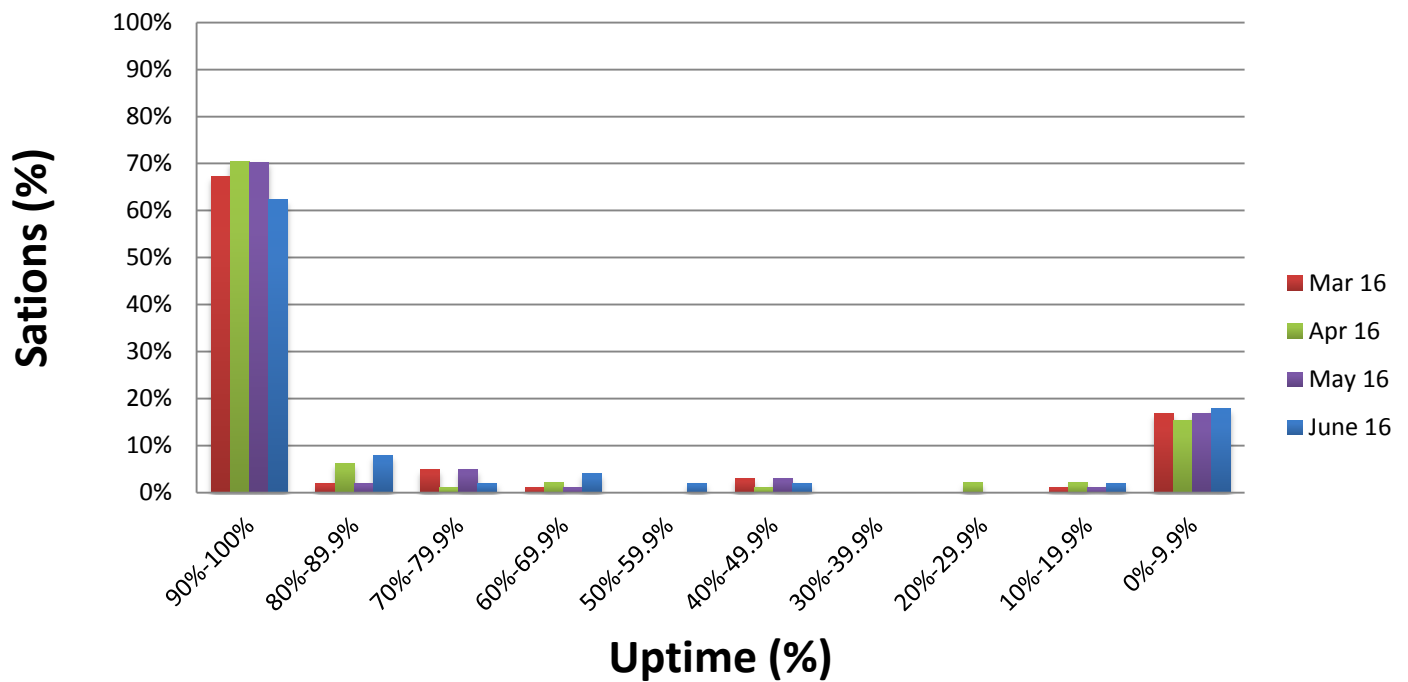

Data Availability for Contributing Stations at IRIS (March- June2016)

Uptime Percentage for Contributing-RTX Stations PTWC (March- June 2016)

5 min Latency for Contributing-RTX Stations at US-NTWC (March - June 2016)

1 min Latency for Contributing-RTX Stations at PRSN (March-June 2016)

Status of Caribe EWS Core Seismic Stations April 2016-June2016

Status of Caribe EWS Core Seismic Stations in the Caribbean April- June 2016