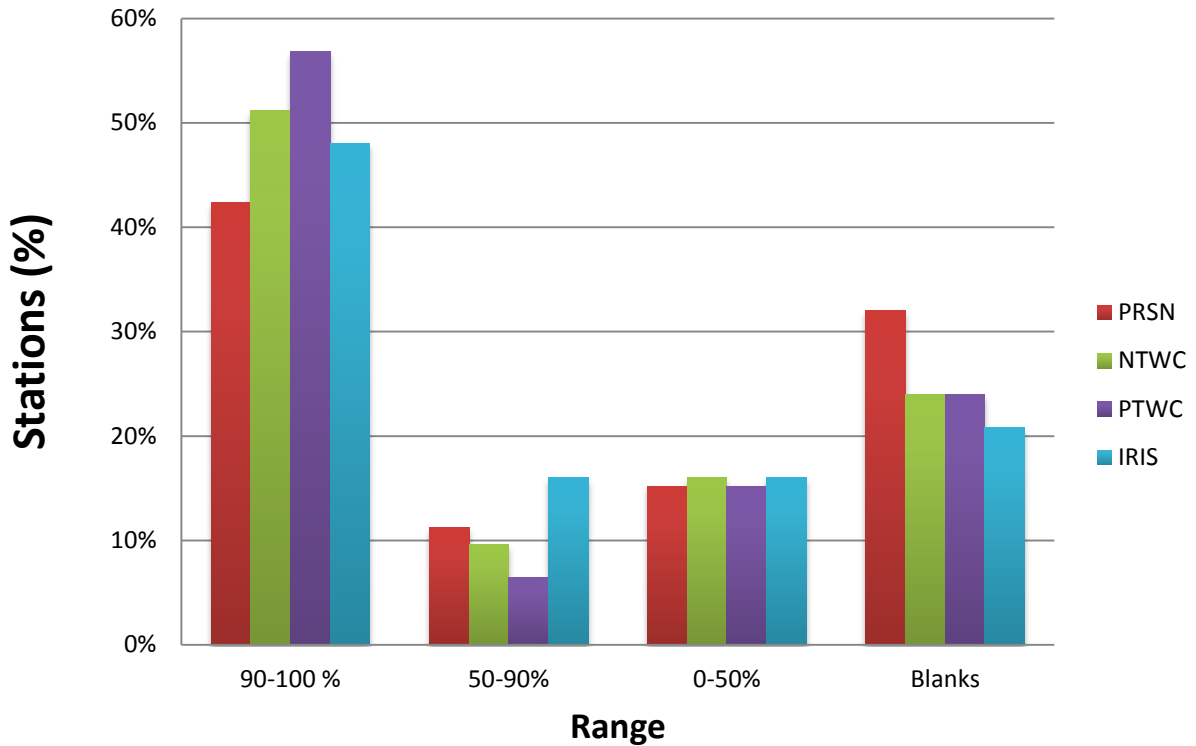

1 min Latency for Contributing-RTX Stations at PRSN (March-June 2016)

Status of Caribe EWS Core Seismic Stations April 2016-June2016

Status of Caribe EWS Core Seismic Stations in the Caribbean April- June 2016

Percentage Caribe Stations Contributing RTX for May 2016 (blank spaces included)

Percentage Caribe Stations Contributing RTX for June 2016 (blank spaces included)