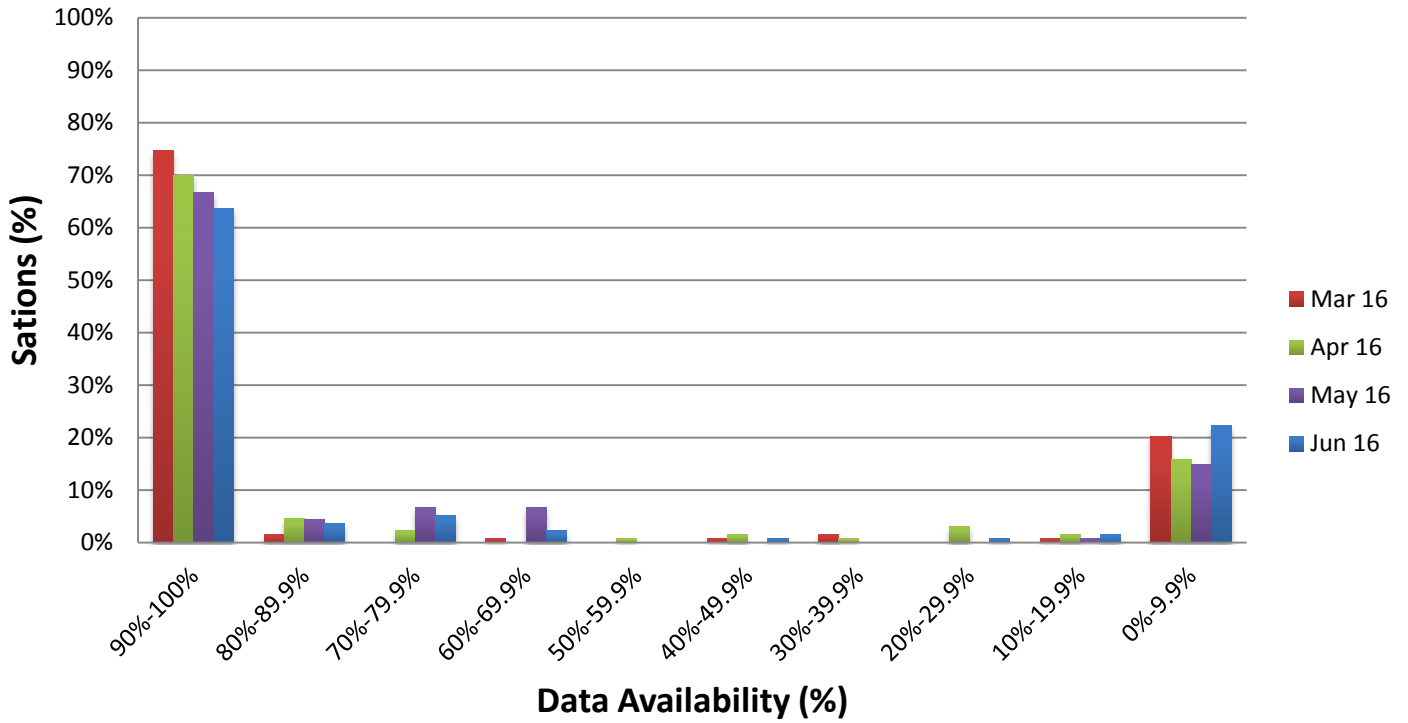

Data Availability for Contributing Stations at IRIS (March- June2016)

Uptime Percentage for Contributing-RTX Stations PTWC (March- June 2016)

5 min Latency for Contributing-RTX Stations at US-NTWC (March - June 2016)

1 min Latency for Contributing-RTX Stations at PRSN (March-June 2016)

Status of Caribe EWS Core Seismic Stations April 2016-June2016

Status of Caribe EWS Core Seismic Stations in the Caribbean April- June 2016