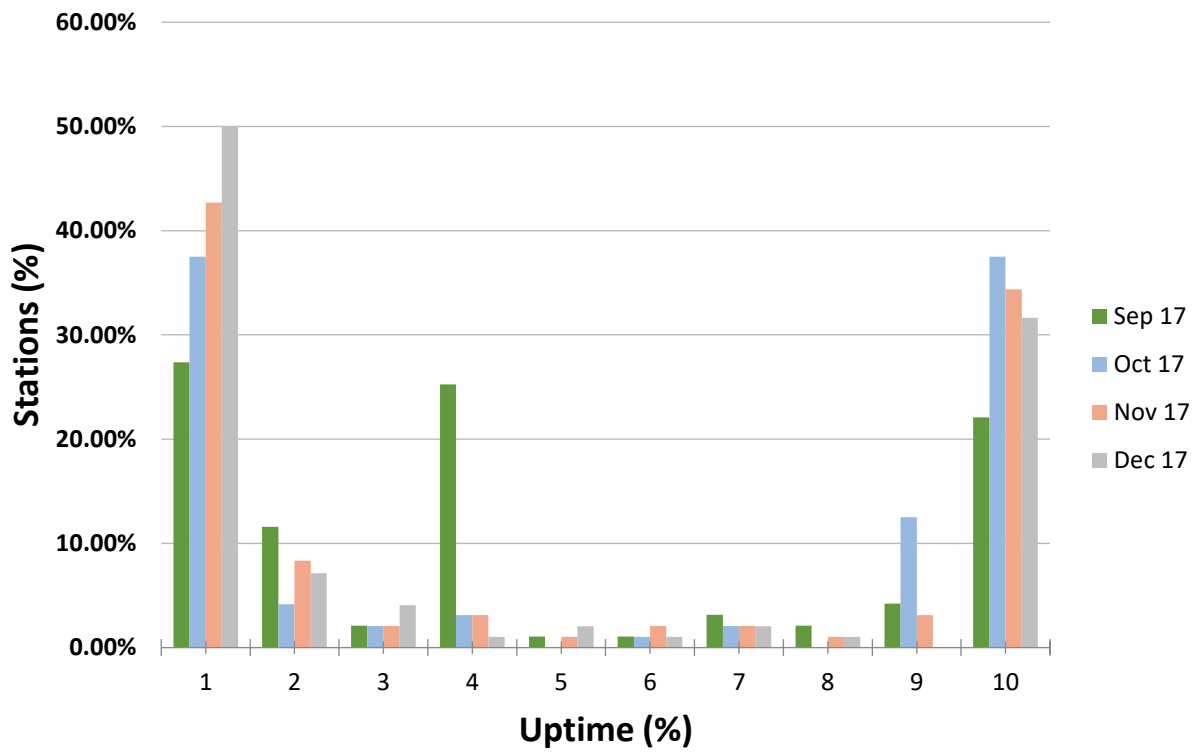

Data Availability for Contributing- RTX Stations at IRIS (Sep - Dec 2017)

5 min Latency for Contributing-RTX Stations at US-NTWC (Sep - Dec 2017)

Uptime Percentage for Contributing-RTX Stations at PTWC (Sep - Dec 2017)

1 min Latency for Contributing-RTX Stations at PRSN (Sep - Dec 2017)

Status of Caribe EWS Core Seismic Stations in the Caribbean

Status of Caribe EWS Core Seismic Stations

Percentage Caribe Stations Contributing RTX for September 2017