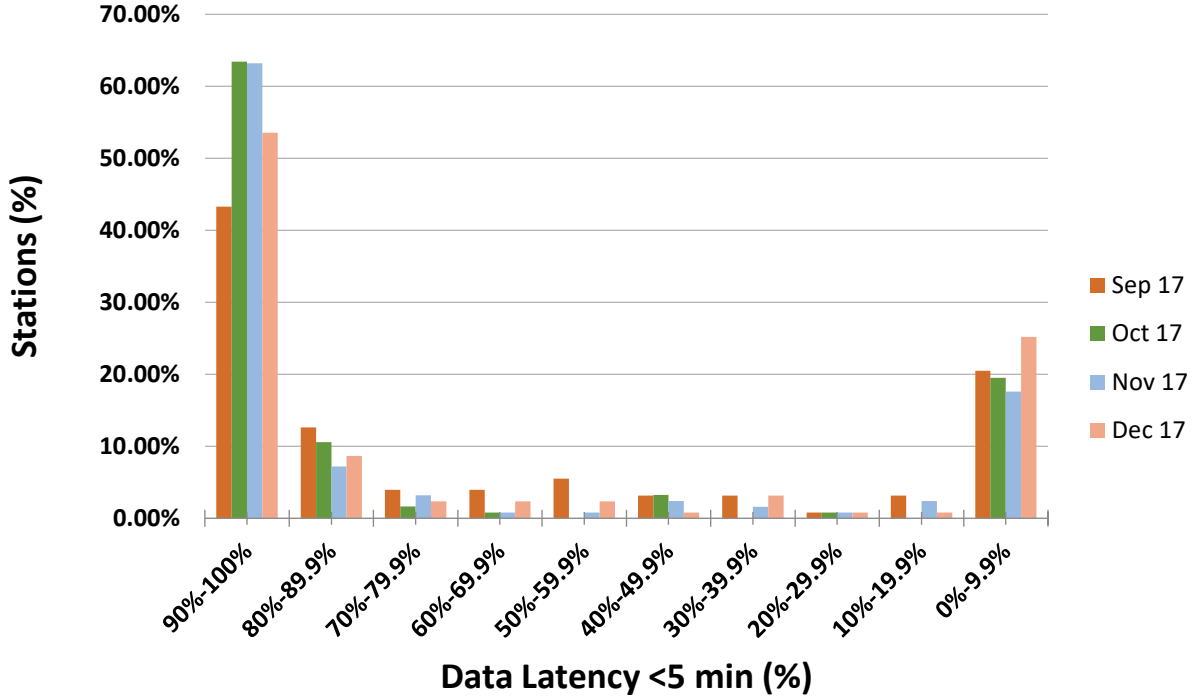

Data Availability for Contributing- RTX Stations at IRIS (Sep - Dec 2017)

5 min Latency for Contributing-RTX Stations at US-NTWC (Sep - Dec 2017)

Uptime Percentage for Contributing-RTX Stations at PTWC (Sep - Dec 2017)

1 min Latency for Contributing-RTX Stations at PRSN (Sep - Dec 2017)

Status of Caribe EWS Core Seismic Stations in the Caribbean

Status of Caribe EWS Core Seismic Stations

Percentage Caribe Stations Contributing RTX for September 2017