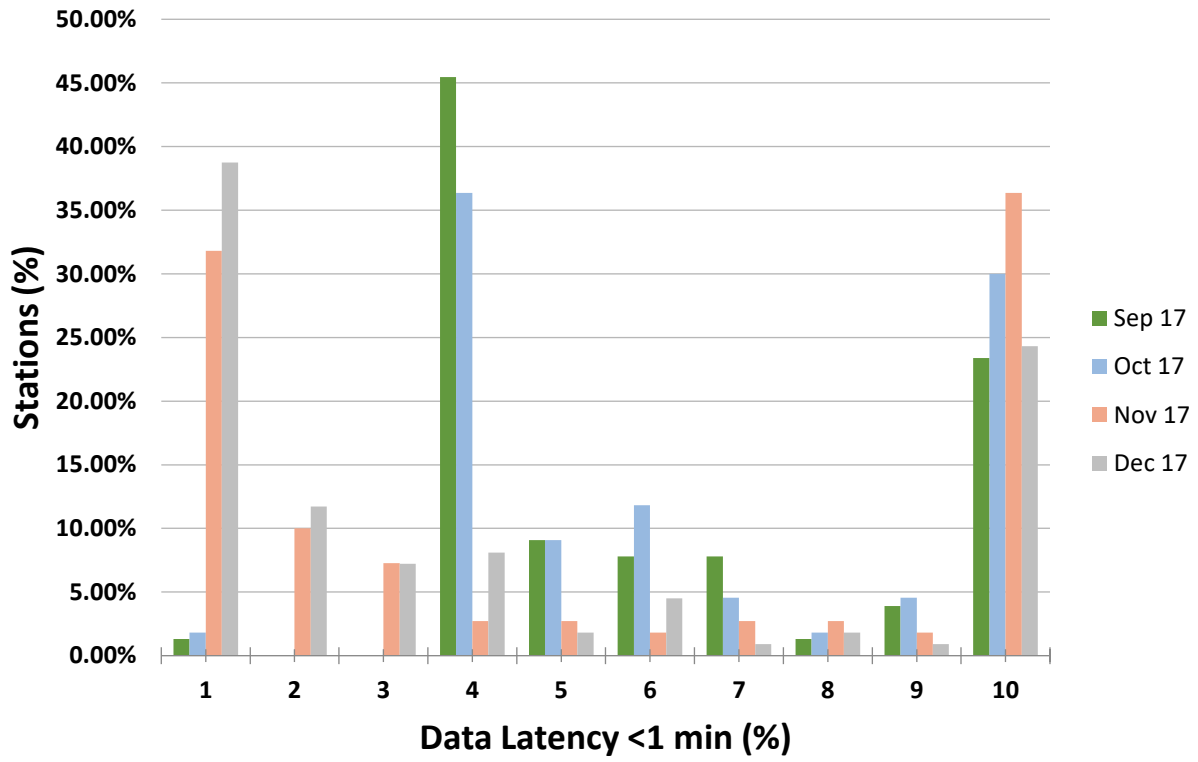

Data Availability for Contributing- RTX Stations at IRIS (Sep - Dec 2017)

5 min Latency for Contributing-RTX Stations at US-NTWC (Sep - Dec 2017)

Uptime Percentage for Contributing-RTX Stations at PTWC (Sep - Dec 2017)

1 min Latency for Contributing-RTX Stations at PRSN (Sep - Dec 2017)

Status of Caribe EWS Core Seismic Stations in the Caribbean

Status of Caribe EWS Core Seismic Stations

Percentage Caribe Stations Contributing RTX for September 2017