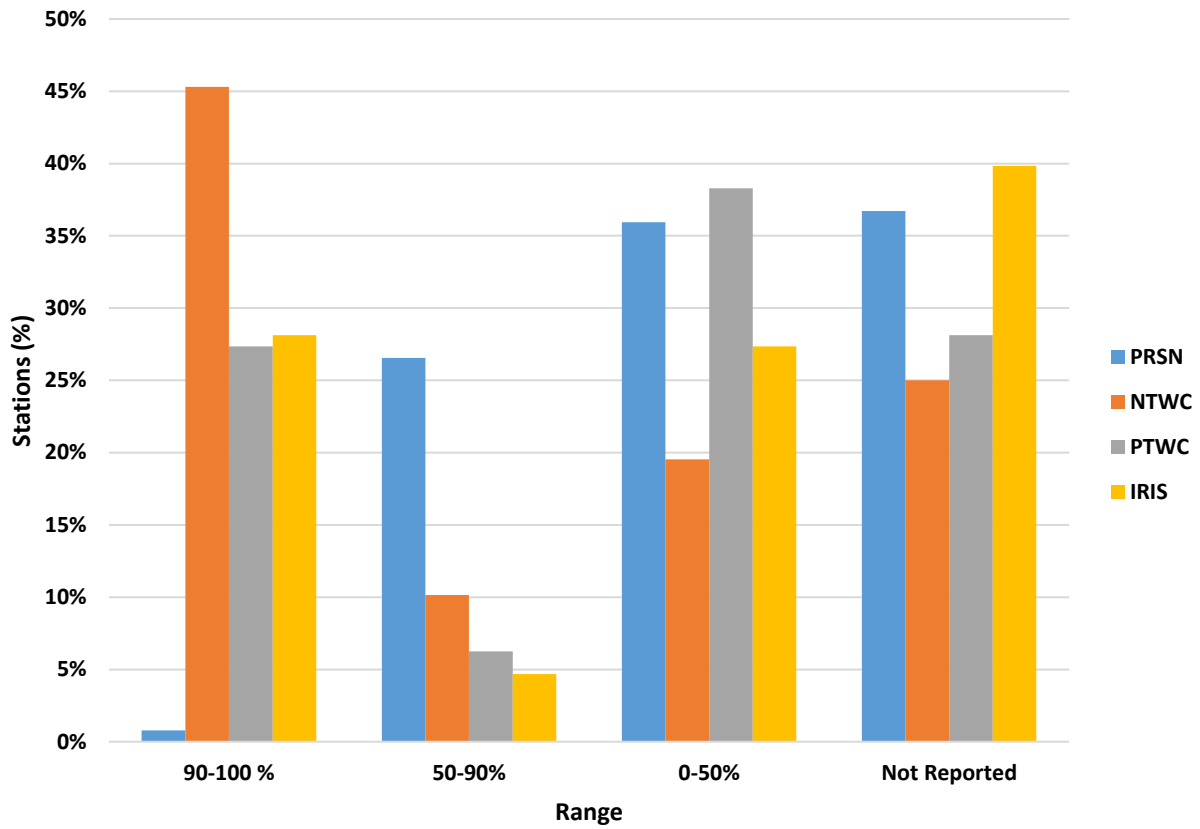

Percentage Caribe Stations Contributing RTX for October 2017