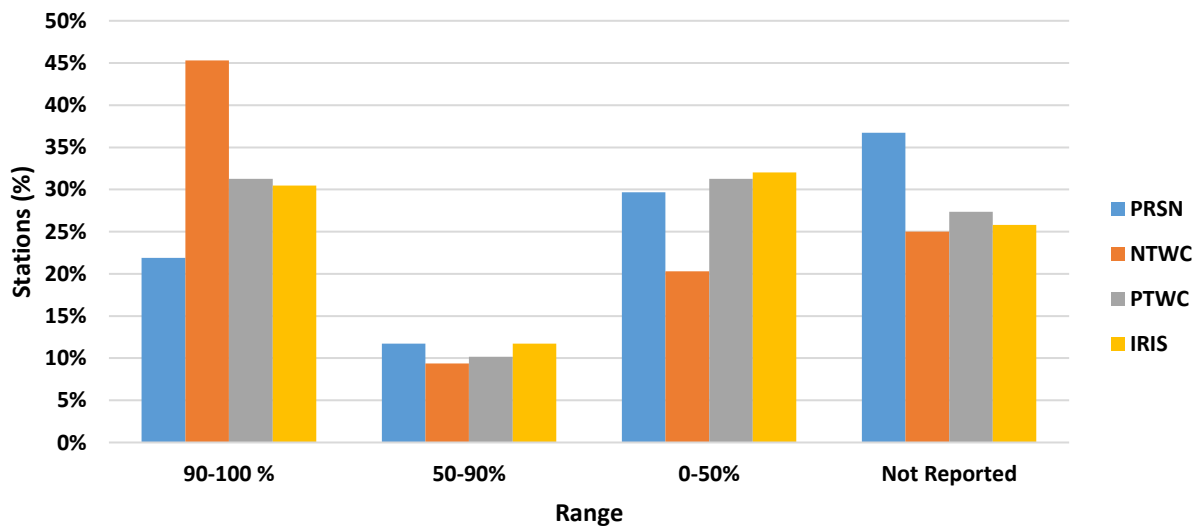

1 min Latency for Contributing-RTX Stations at PRSN (Sep - Dec 2017)

Status of Caribe EWS Core Seismic Stations in the Caribbean

Status of Caribe EWS Core Seismic Stations

Percentage Caribe Stations Contributing RTX for September 2017

Percentage Caribe Stations Contributing RTX for October 2017

Percentage Caribe Stations Contributing-RTX for November 2017

Percentage Caribe Stations Contributing RTX for December 2017