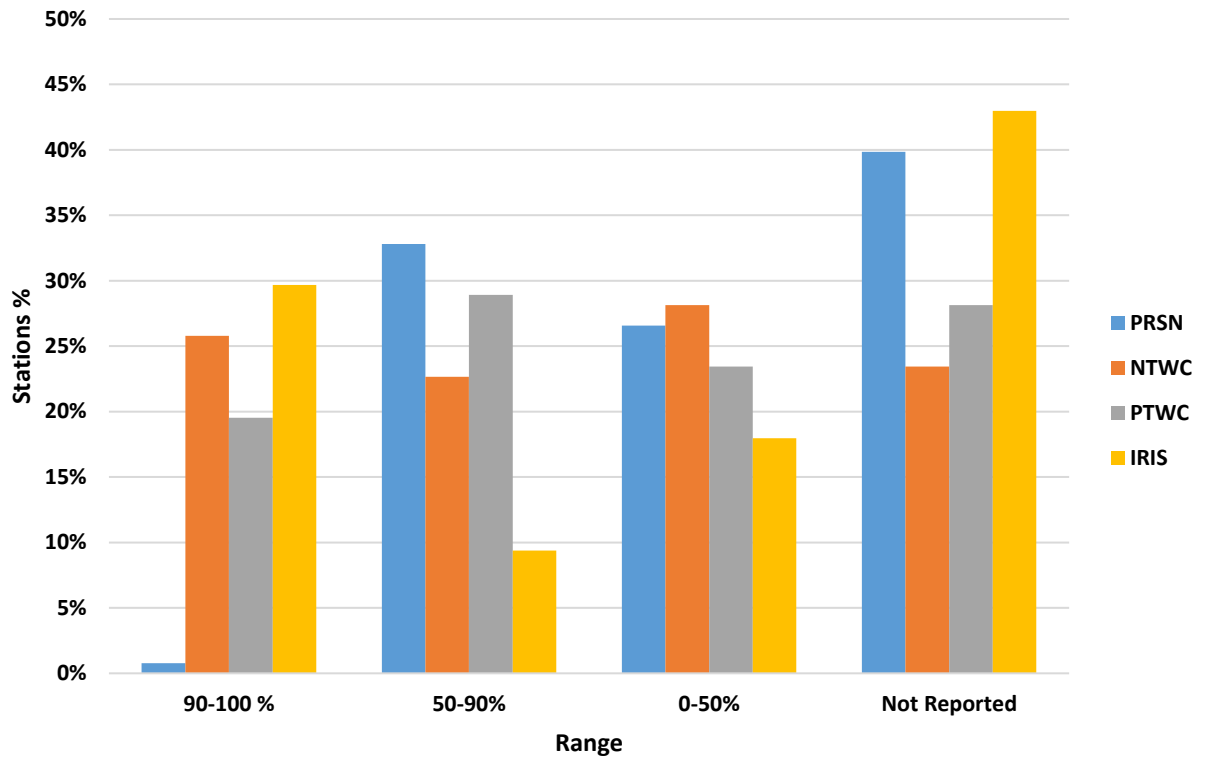

1 min Latency for Contributing-RTX Stations at PRSN (Sep - Dec 2017)

Status of Caribe EWS Core Seismic Stations in the Caribbean

Status of Caribe EWS Core Seismic Stations

Percentage Caribe Stations Contributing RTX for September 2017