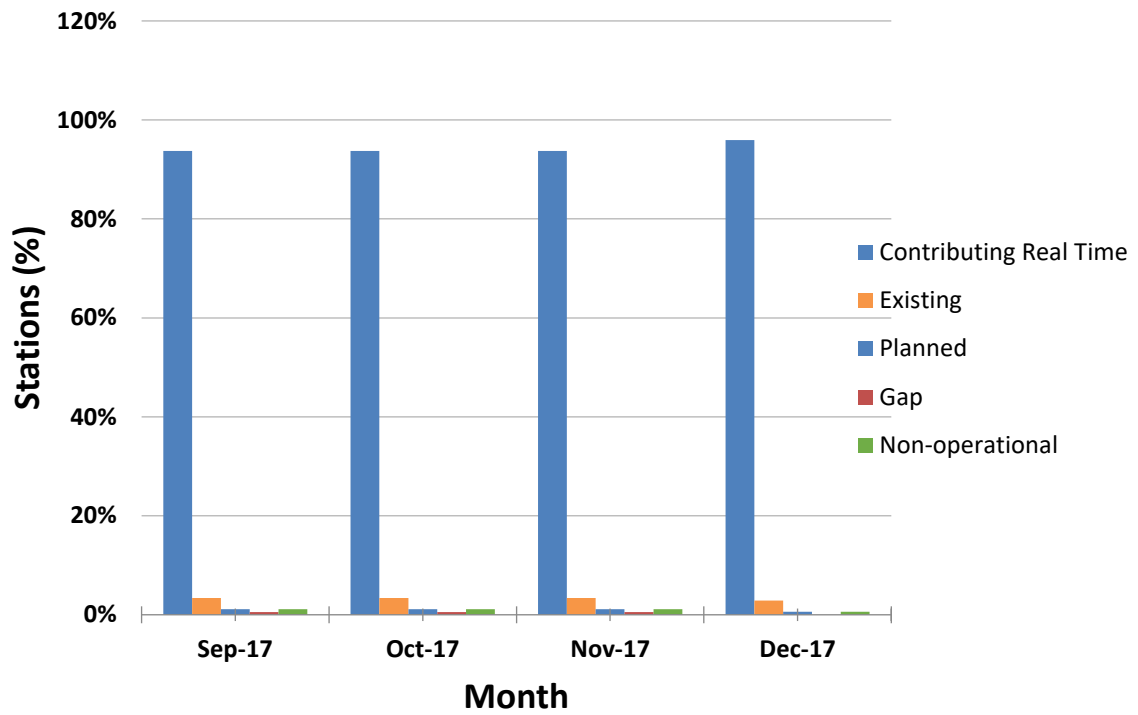

Data Availability for Contributing- RTX Stations at IRIS (Sep - Dec 2017)

5 min Latency for Contributing-RTX Stations at US-NTWC (Sep - Dec 2017)

Uptime Percentage for Contributing-RTX Stations at PTWC (Sep - Dec 2017)

1 min Latency for Contributing-RTX Stations at PRSN (Sep - Dec 2017)

Status of Caribe EWS Core Seismic Stations in the Caribbean

Status of Caribe EWS Core Seismic Stations

Percentage Caribe Stations Contributing RTX for September 2017