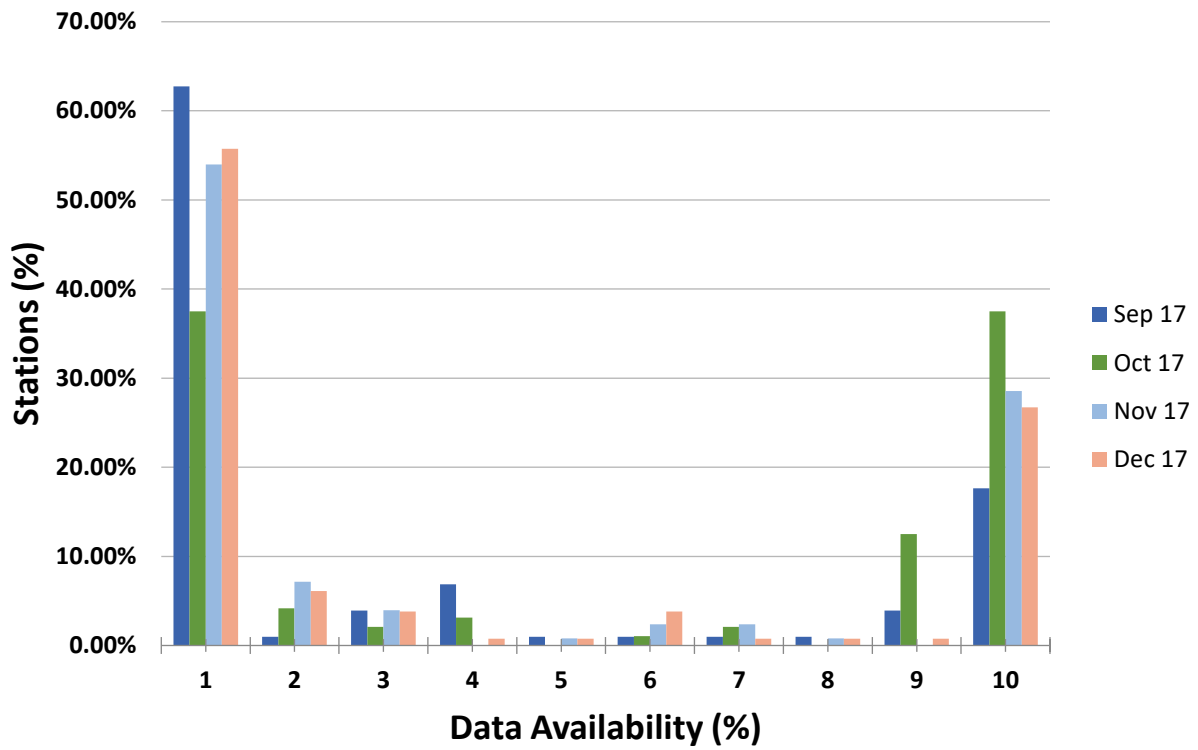

Data Availability for Contributing- RTX Stations at IRIS (Sep - Dec 2017)

5 min Latency for Contributing-RTX Stations at US-NTWC (Sep - Dec 2017)

Uptime Percentage for Contributing-RTX Stations at PTWC (Sep - Dec 2017)

1 min Latency for Contributing-RTX Stations at PRSN (Sep - Dec 2017)

Status of Caribe EWS Core Seismic Stations in the Caribbean

Status of Caribe EWS Core Seismic Stations

Percentage Caribe Stations Contributing RTX for September 2017