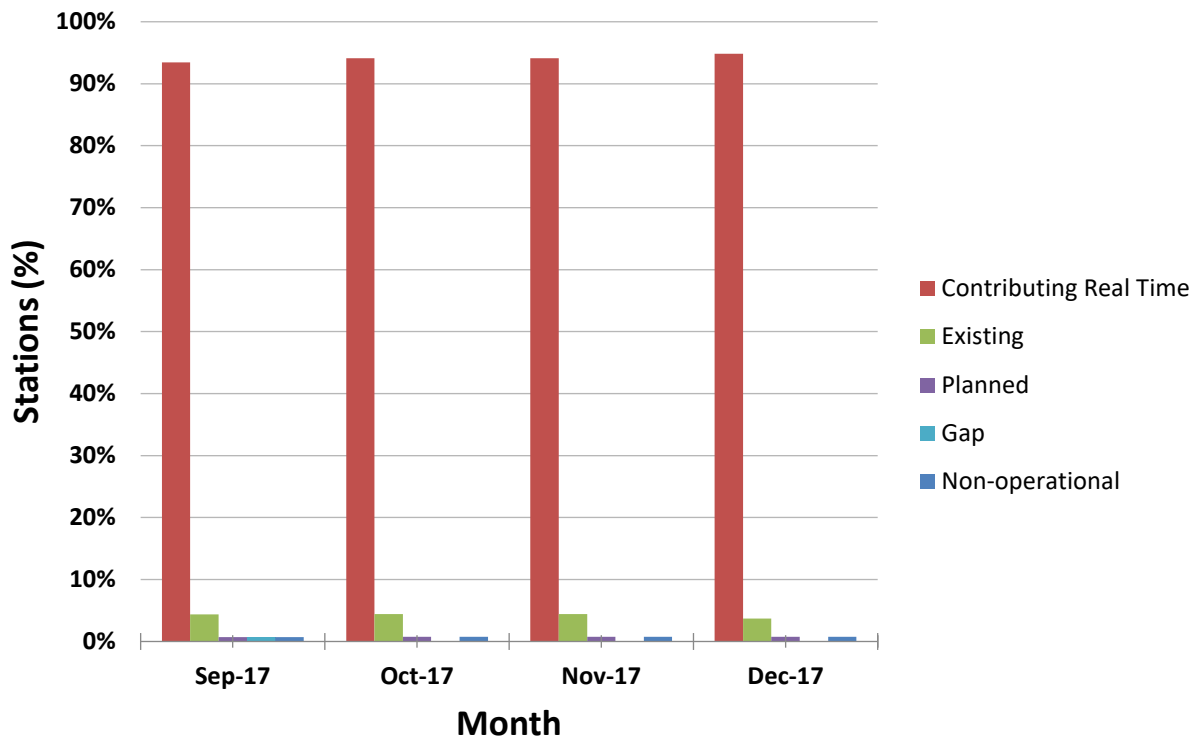

Data Availability for Contributing- RTX Stations at IRIS (Sep - Dec 2017)

5 min Latency for Contributing-RTX Stations at US-NTWC (Sep - Dec 2017)

Uptime Percentage for Contributing-RTX Stations at PTWC (Sep - Dec 2017)

1 min Latency for Contributing-RTX Stations at PRSN (Sep - Dec 2017)

Status of Caribe EWS Core Seismic Stations in the Caribbean

Status of Caribe EWS Core Seismic Stations

Percentage Caribe Stations Contributing RTX for September 2017