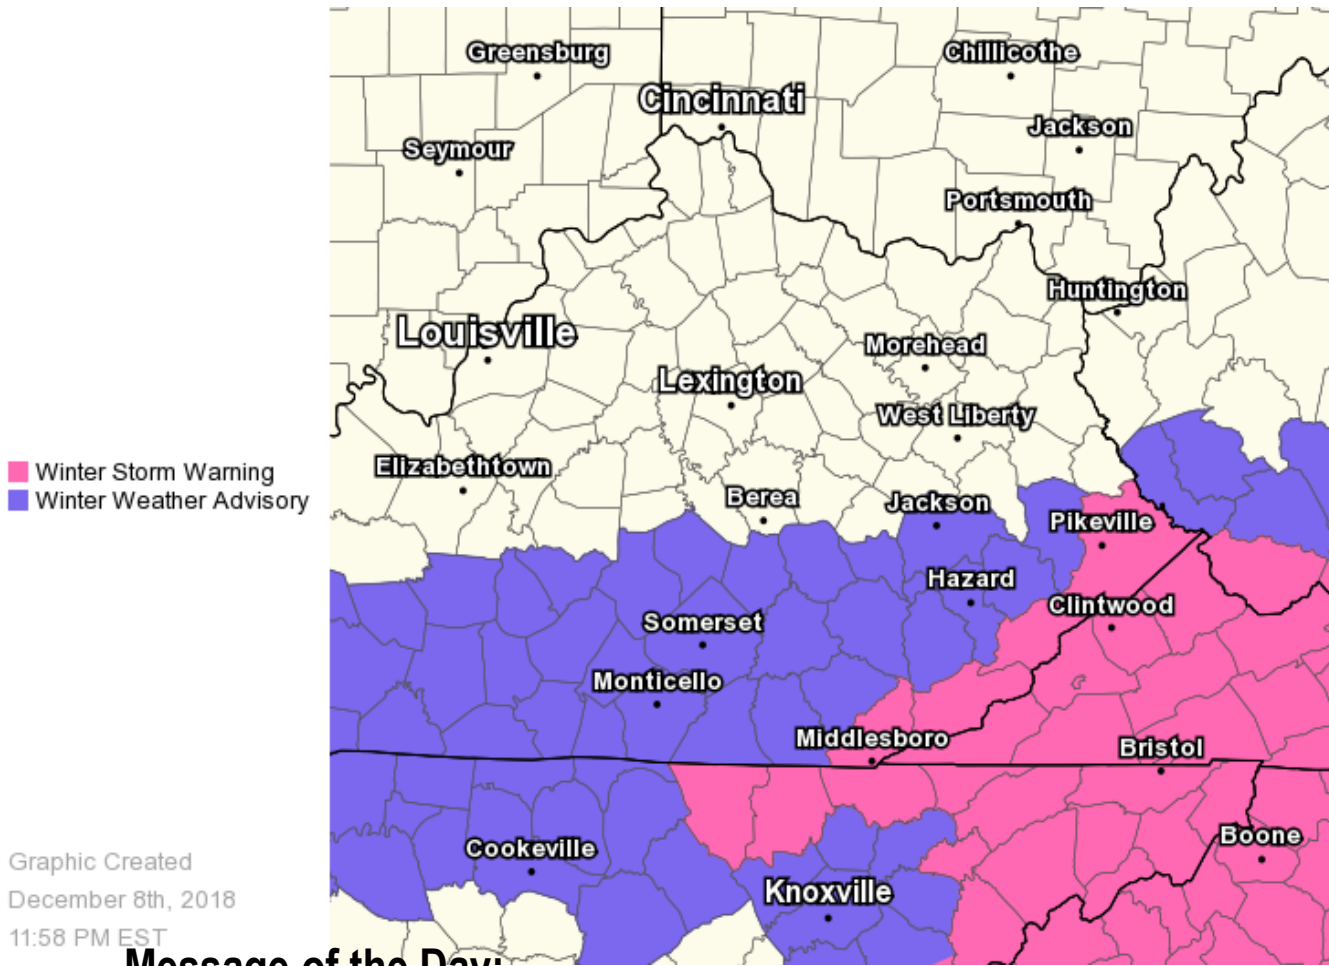

Winter Storm Tonight Through Sunday

Message of the Day:

- Snow will move into the area late this evening and especially during the overnight hours. Some freezing rain may mix in at times, especially south of the Hal Rogers Parkway.
- The snow will come down hardest between 1 and 10 am Sunday.
- 2 to 6 inches of heavy wet snow is expected, with elevations above 1500 feet seeing the highest snowfall amounts in far southeastern Kentucky

Important Forecast Changes

Initial issuance.

Winter Storm Tonight Through Sunday

Key Points

Hazards: Winter Storm Warnings/Advisories in Effect Tonight through Sunday with 2 to 6 inches of heavy wet snow expected. A thin glaze of ice is also expected generally along and south of the Hal Rogers Parkway.

Areas Impacted: : Most locations south of the Mountain Parkway

Timing & Duration: Snow will move in from the south this evening. The snow will fall hardest between 1 and 10 am Sunday. Some freezing rain may mix in at times, especially along and south of the Hal Rogers Parkway.

Impacts: Travel will become difficult to treacherous at times overnight tonight into Sunday. The heavy and wet nature of the snow may also down trees and lead to power outages, especially in far southeastern Kentucky.