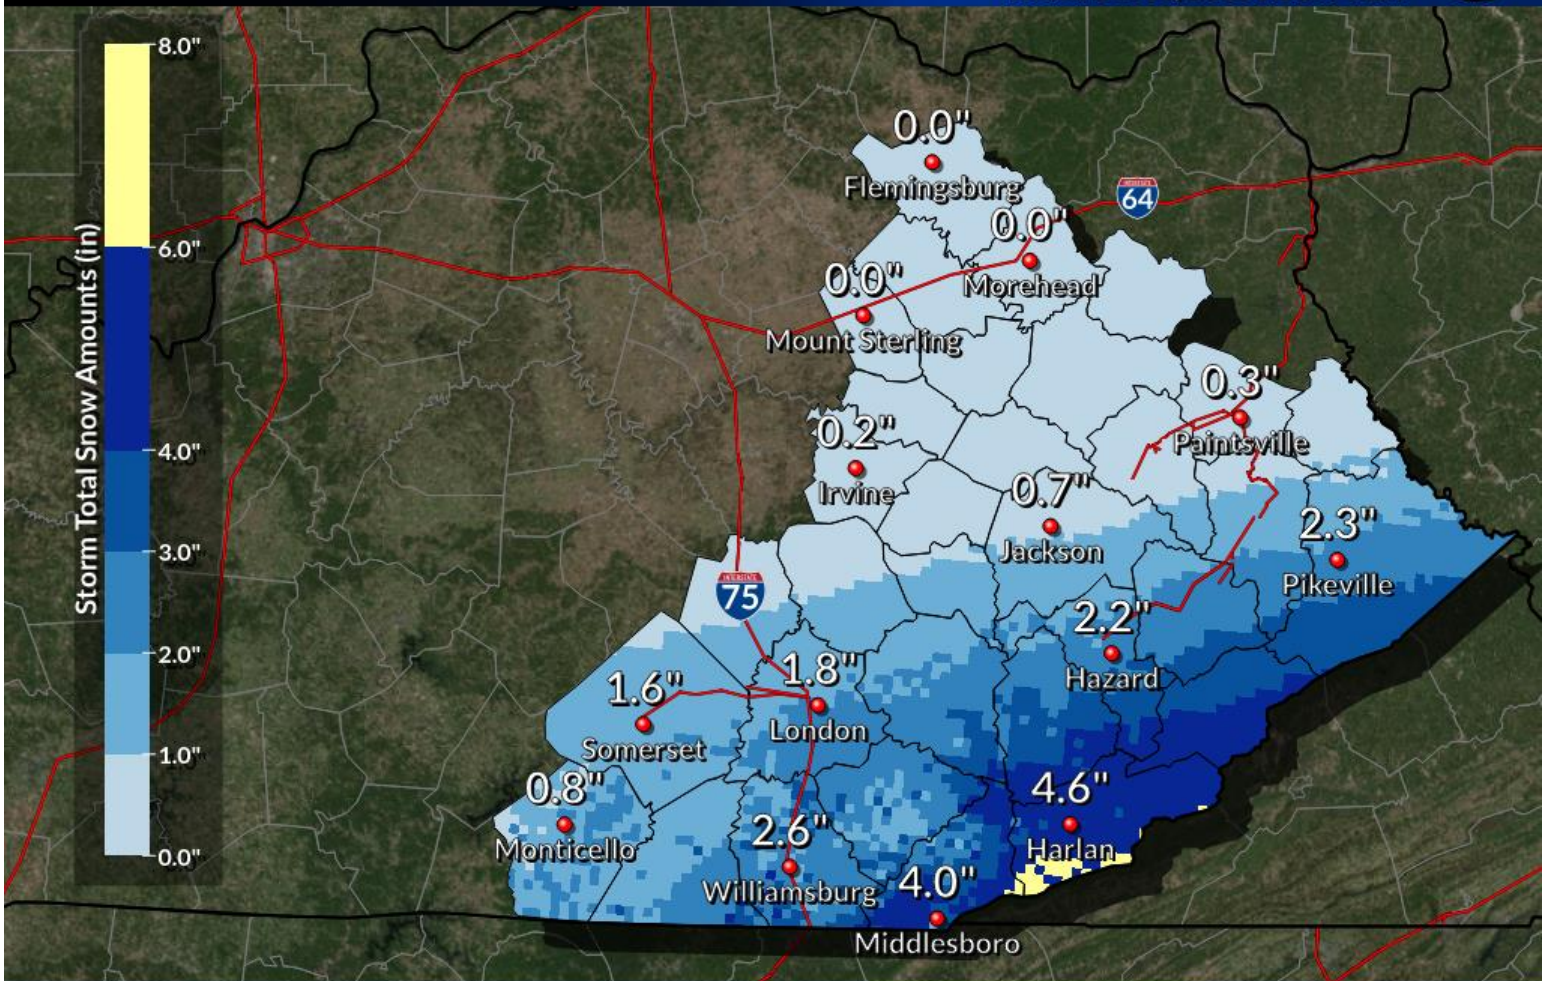

Important Forecast Changes

Initial issuance.

Winter Storm Tonight Through Sunday

Key Points

Hazards: Winter Storm Warnings/Advisories in Effect Tonight through Sunday with 2 to 6 inches of heavy wet snow expected. A thin glaze of ice is also expected generally along and south of the Hal Rogers Parkway.

Areas Impacted: : Most locations south of the Mountain Parkway

Timing & Duration: Snow will move in from the south this evening. The snow will fall hardest between 1 and 10 am Sunday. Some freezing rain may mix in at times, especially along and south of the Hal Rogers Parkway.

Impacts: Travel will become difficult to treacherous at times overnight tonight into Sunday. The heavy and wet nature of the snow may also down trees and lead to power outages, especially in far southeastern Kentucky.

Winter Storm Tonight Through Sunday

Storm Total Snowfall Amounts

Weather Forecast Office
Jackson, KY
Issued Dec 08, 2018 5:21 PM EST

Winter Storm Tonight Through Sunday

Message of the Day:

- Snow will move into the area late this evening and especially during the overnight hours. Some freezing rain may mix in at times, especially south of the Hal Rogers Parkway.
- The snow will come down hardest between 1 and 10 am Sunday.
- 2 to 6 inches of heavy wet snow is expected, with elevations above 1500 feet seeing the highest snowfall amounts in far southeastern Kentucky