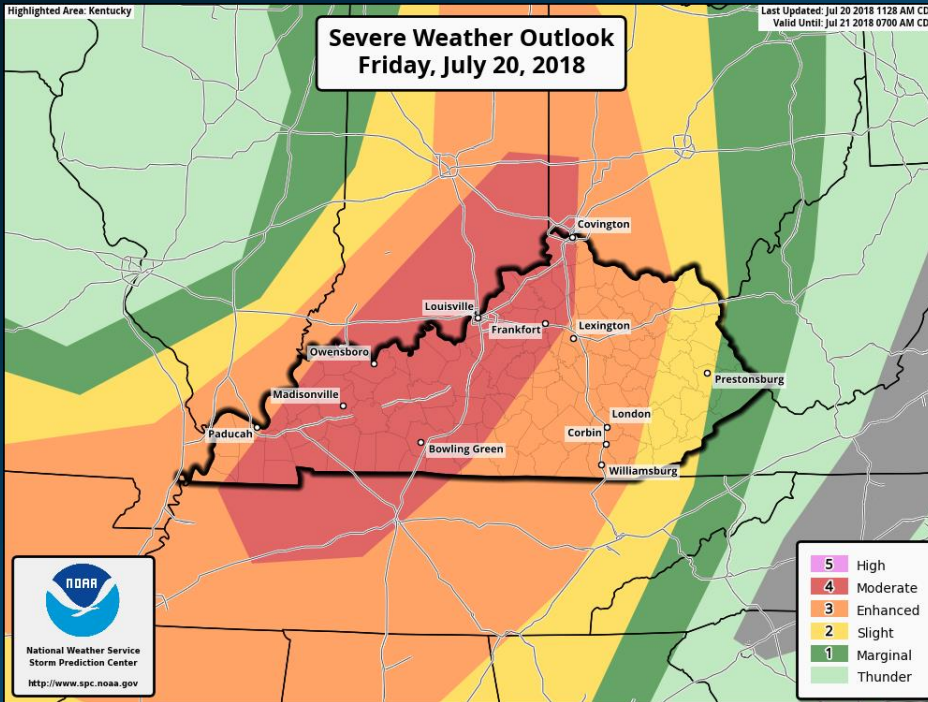

Severe Weather Outlook

Friday, July 20, 2018

**National Weather Service
Louisville, KY**

Severe Weather Outlook

This Afternoon and Tonight

HAZARDS

Storm Type/Hazards

Mid Afternoon – Early Evening

Storm Types:

- Discrete supercells
- Small bowing line(s)

Hazards:

- Large hail (≥ 1 inch)
- Isolated very large hail (golf/baseball)
- A few tornadoes
- Scattered wind damage
- High rain rates/isolated flooding
- Frequent CG lightning

This Evening/Tonight

Storm Types:

- One or more bowing lines
- A few supercells

Hazards:

- Scattered large hail (≥ 1 inch)
- Isolated tornadoes
- Wind damage
- High rain rates/isolated flooding
- Frequent CG lightning

Confidence Levels

Event Confidence

Very Low Low Medium High Very High

Timing Confidence

Very Low Low Medium High Very High

Location Confidence

Very Low Low Medium High Very High