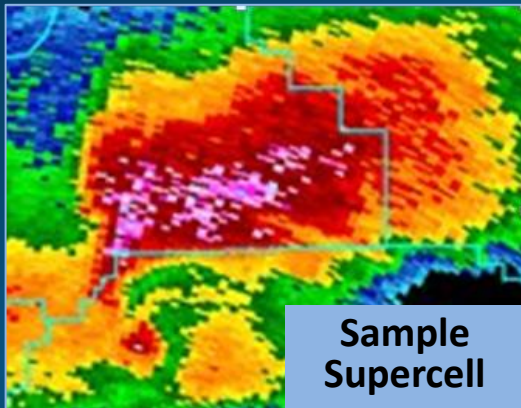

Severe Weather Outlook

Friday, July 20, 2018

**National Weather Service
Louisville, KY**

Severe Weather Outlook

This Afternoon and Tonight

HAZARDS

Storm Type/Hazards

Mid Afternoon – Early Evening

Storm Types:

- Discrete supercells
- Small bowing line(s)

Hazards:

- Large hail (≥ 1 inch)
- Isolated very large hail (golf/baseball)
- A few tornadoes
- Scattered wind damage
- High rain rates/isolated flooding
- Frequent CG lightning

This Evening/Tonight

Storm Types:

- One or more bowing lines
- A few supercells

Hazards:

- Scattered large hail (≥ 1 inch)
- Isolated tornadoes
- Wind damage
- High rain rates/isolated flooding
- Frequent CG lightning

Confidence Levels

Event Confidence

Very Low Low Medium High Very High

Timing Confidence

Very Low Low Medium High Very High

Location Confidence

Very Low Low Medium High Very High