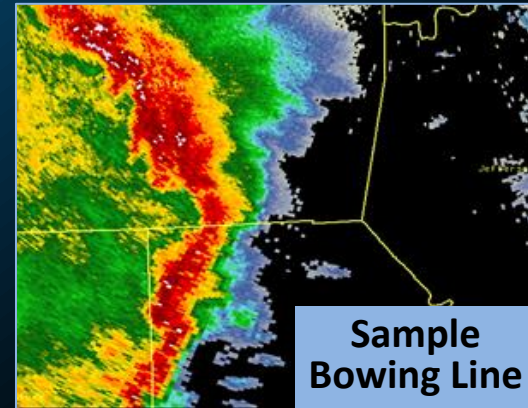

Severe Weather Outlook

Friday, July 20, 2018

**National Weather Service
Louisville, KY**

Severe Weather Outlook

This Afternoon and Tonight

HAZARDS

Storm Type/Hazards

Mid Afternoon – Early Evening

Storm Types:

- Discrete supercells
- Small bowing line(s)

Hazards:

- Large hail (≥ 1 inch)
- Isolated very large hail (golf/baseball)
- A few tornadoes
- Scattered wind damage
- High rain rates/isolated flooding
- Frequent CG lightning

This Evening/Tonight

Storm Types:

- One or more bowing lines
- A few supercells

Hazards:

- Scattered large hail (≥ 1 inch)
- Isolated tornadoes
- Wind damage
- High rain rates/isolated flooding
- Frequent CG lightning