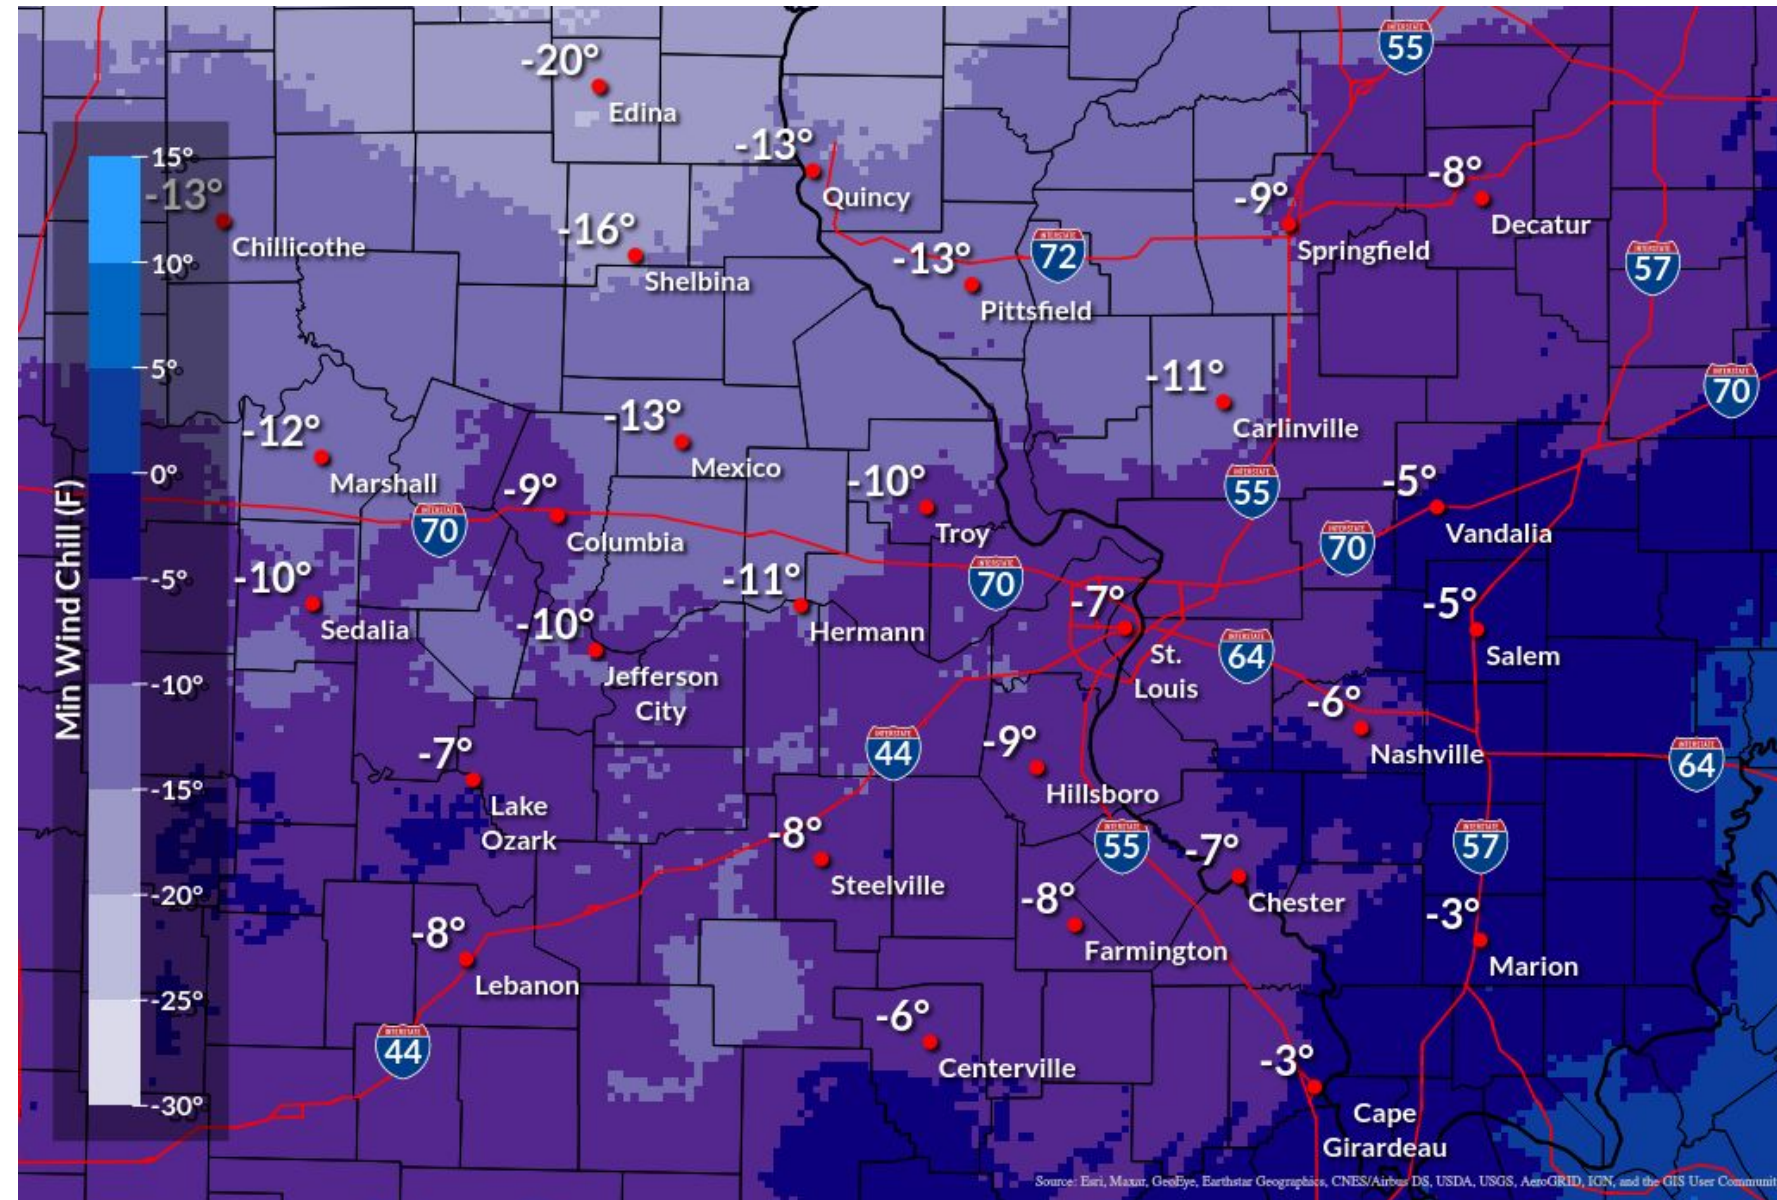

Dangerous Wind Chills Tonight

January 19, 2022
5:04 PM

Wind chills as low as -20°F likely in northeastern MO & west-central IL

Key Messages

Temperatures will fall to around 0°F across northeastern MO & west-central IL tonight into tomorrow morning.

- → These temperatures, combined with northerly winds of 7 to 12 mph, will likely result in dangerous morning wind chills of -15 to -20°F across this area.
- → Very cold temperatures will linger into Friday AM, but lighter winds may preclude wind chills from becoming dangerous again during that time.

NEW Important Updates

- → Wind Chill Advisory issued for portions of NE MO and west-central IL

Next Scheduled Briefing

- → By 500 AM Thursday.

Minimum Wind Chills Tonight