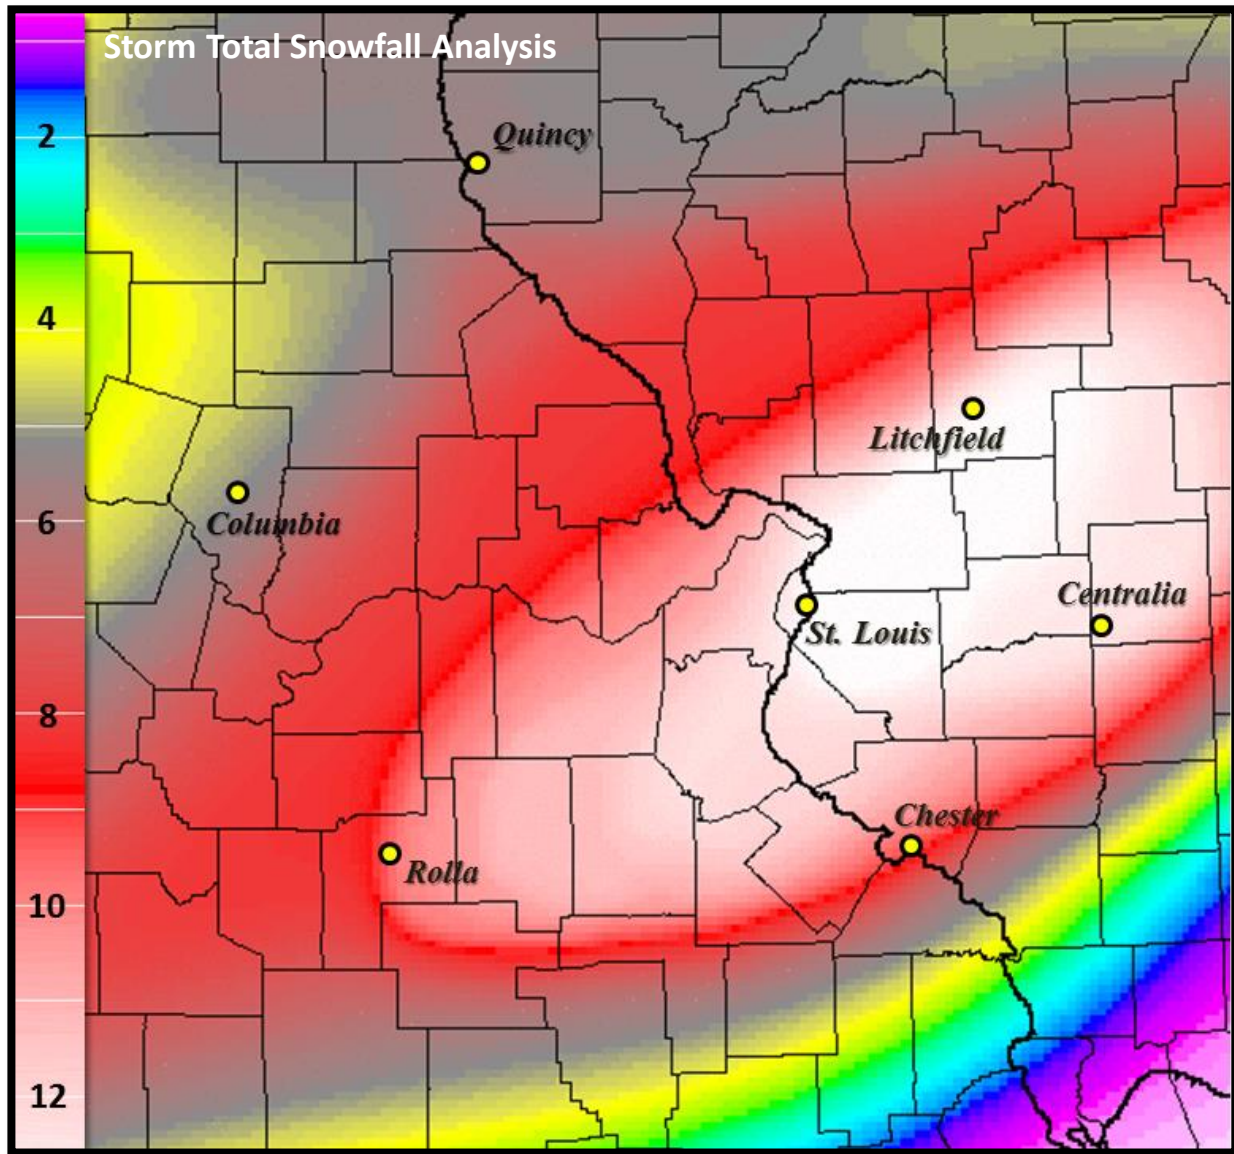

# Winter Storm Event

### Overview

A winter storm brought heavy snow to the region January 5th. Below is a preliminary snowfall map and totals from across the area. The snowfall was followed by bitterly cold temperatures and wind chills.

# Storm Total Snowfall