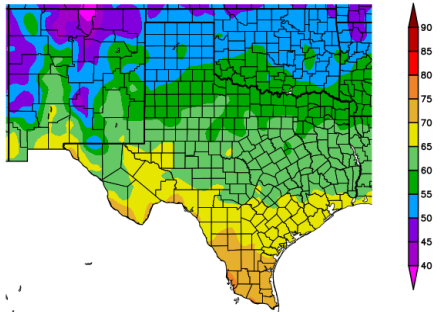

This April was another dry month. Drought conditions have persisted and worsened in some areas. Midland, TX is off to its second driest start to a year on record with a precipitation total of 0.16" through April. Hobbs, NM received no precipitation this month and other locations only received a trace of rainfall. Temperatures were near normal to slightly below normal for the Permian Basin while temperatures were just above normal in the Davis Mountains and western counties. Severe thunderstorms developed on the 29th-30th and a lightning strike started a major wildfire near Fort Davis, TX on the 30th.

Midland Int'l Airport April Statistics:

- Warmest Day: 98°F on the 12th
- Coldest Night: 35°F on the 7th
- Average Temperature: 65.3°F
- Precipitation Total: Trace (Normal: 0.65")
- Highest Wind Gust: 56 mph on the 13th

April	Precip Ranking	Temp Ranking
Alpine (1930-2018)	(0.31") Not Significant	(64.2°F) Not Significant
Carlsbad (1950-2018)	(Trace) T-6th Driest	(63.7°F) Not Significant
Chisos Basin (1947-2018)	(0.11") Not Significant	(65.2°F) Not Significant
Fort Stockton (1940-2018)	(0.67") Not Significant	(67.2°F) Not Significant
Hobbs (1940-2018)	(0.00") T- Driest	(60.8°F) Not Significant
Midland (1930-2018)	(Trace) T-5th Driest	(65.3°F) Not Significant
Seminole (1930-2018)	(Trace) T-6th Driest	(60.9°F) Not Significant

Temperature (F)
4/1/2018 - 4/30/2018