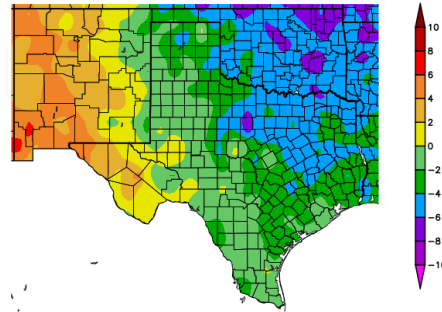

Departure from Normal Temperature (F)
4/1/2018 - 4/30/2018