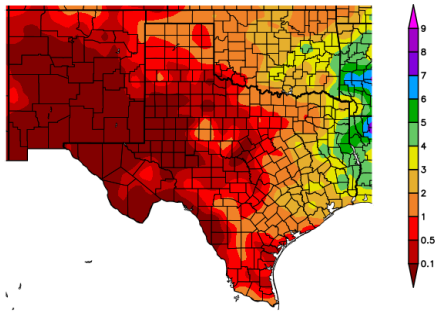

Precipitation (in)
4/1/2018 - 4/30/2018