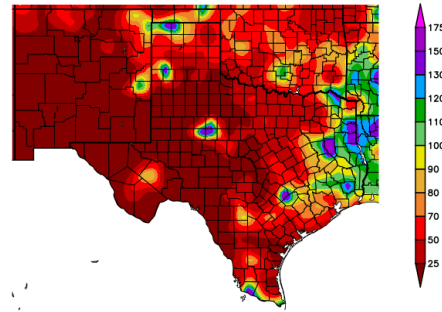

April	Precip Ranking	Temp Ranking
Alpine (1930-2018)	(0.31") Not Significant	(64.2°F) Not Significant
Carlsbad (1950-2018)	(Trace) T-6 <sup>th</sup> Driest	(63.7°F) Not Significant
Chisos Basin (1947-2018)	(0.11") Not Significant	(65.2°F) Not Significant
Fort Stockton (1940-2018)	(0.67") Not Significant	(67.2°F) Not Significant
Hobbs (1940-2018)	(0.00") T- Driest	(60.8°F) Not Significant
Midland (1930-2018)	(Trace) T-5 <sup>th</sup> Driest	(65.3°F) Not Significant
Seminole (1930-2018)	(Trace) T-6 <sup>th</sup> Driest	(60.9°F) Not Significant

Temperature (F)  
4/1/2018 - 4/30/2018

Departure from Normal Temperature (F)  
4/1/2018 - 4/30/2018

Precipitation (in)  
4/1/2018 - 4/30/2018

Percent of Normal Precipitation (%)  
4/1/2018 - 4/30/2018

Wildfire in the Davis Mountains  
-Texas Forest Service