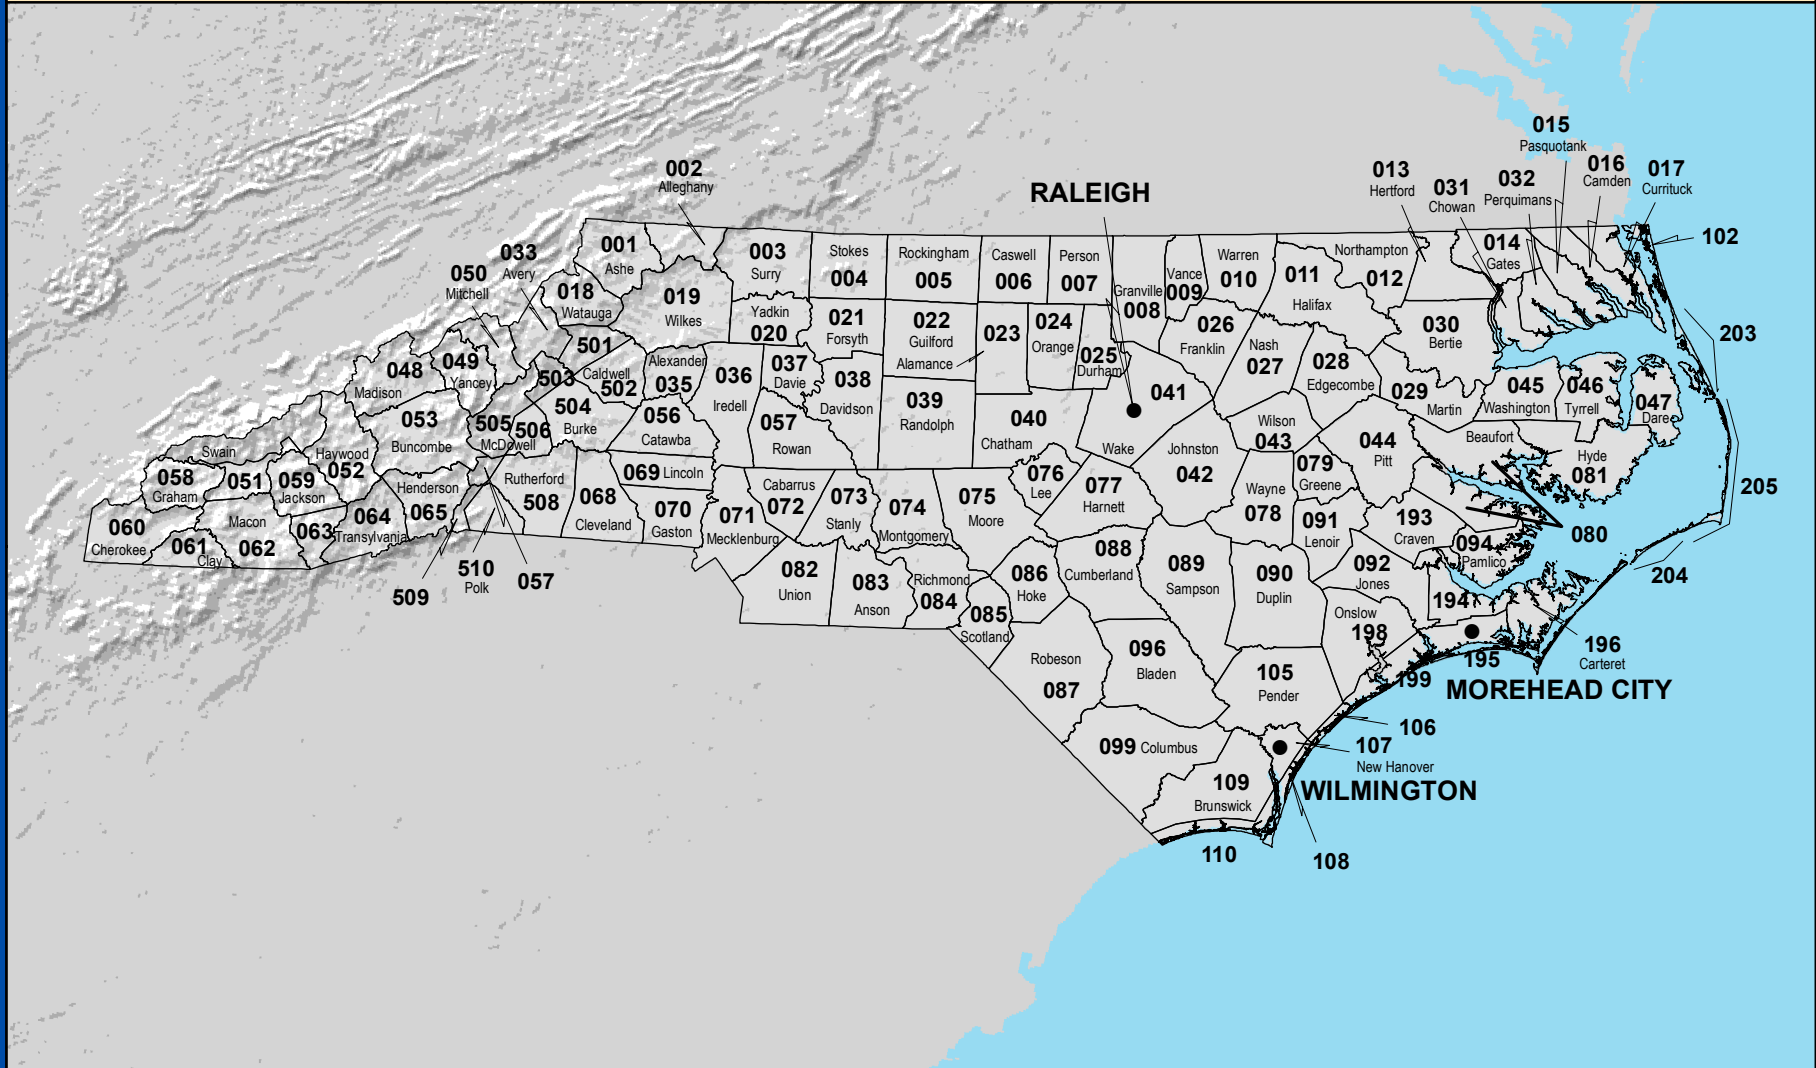

NORTH CAROLINA FIRE WEATHER ZONE BOUNDARIES

**NATIONAL WEATHER SERVICE
EASTERN REGION**

- Weather Forecast Office
- County Boundary
- ▭ Fire Zone Boundary