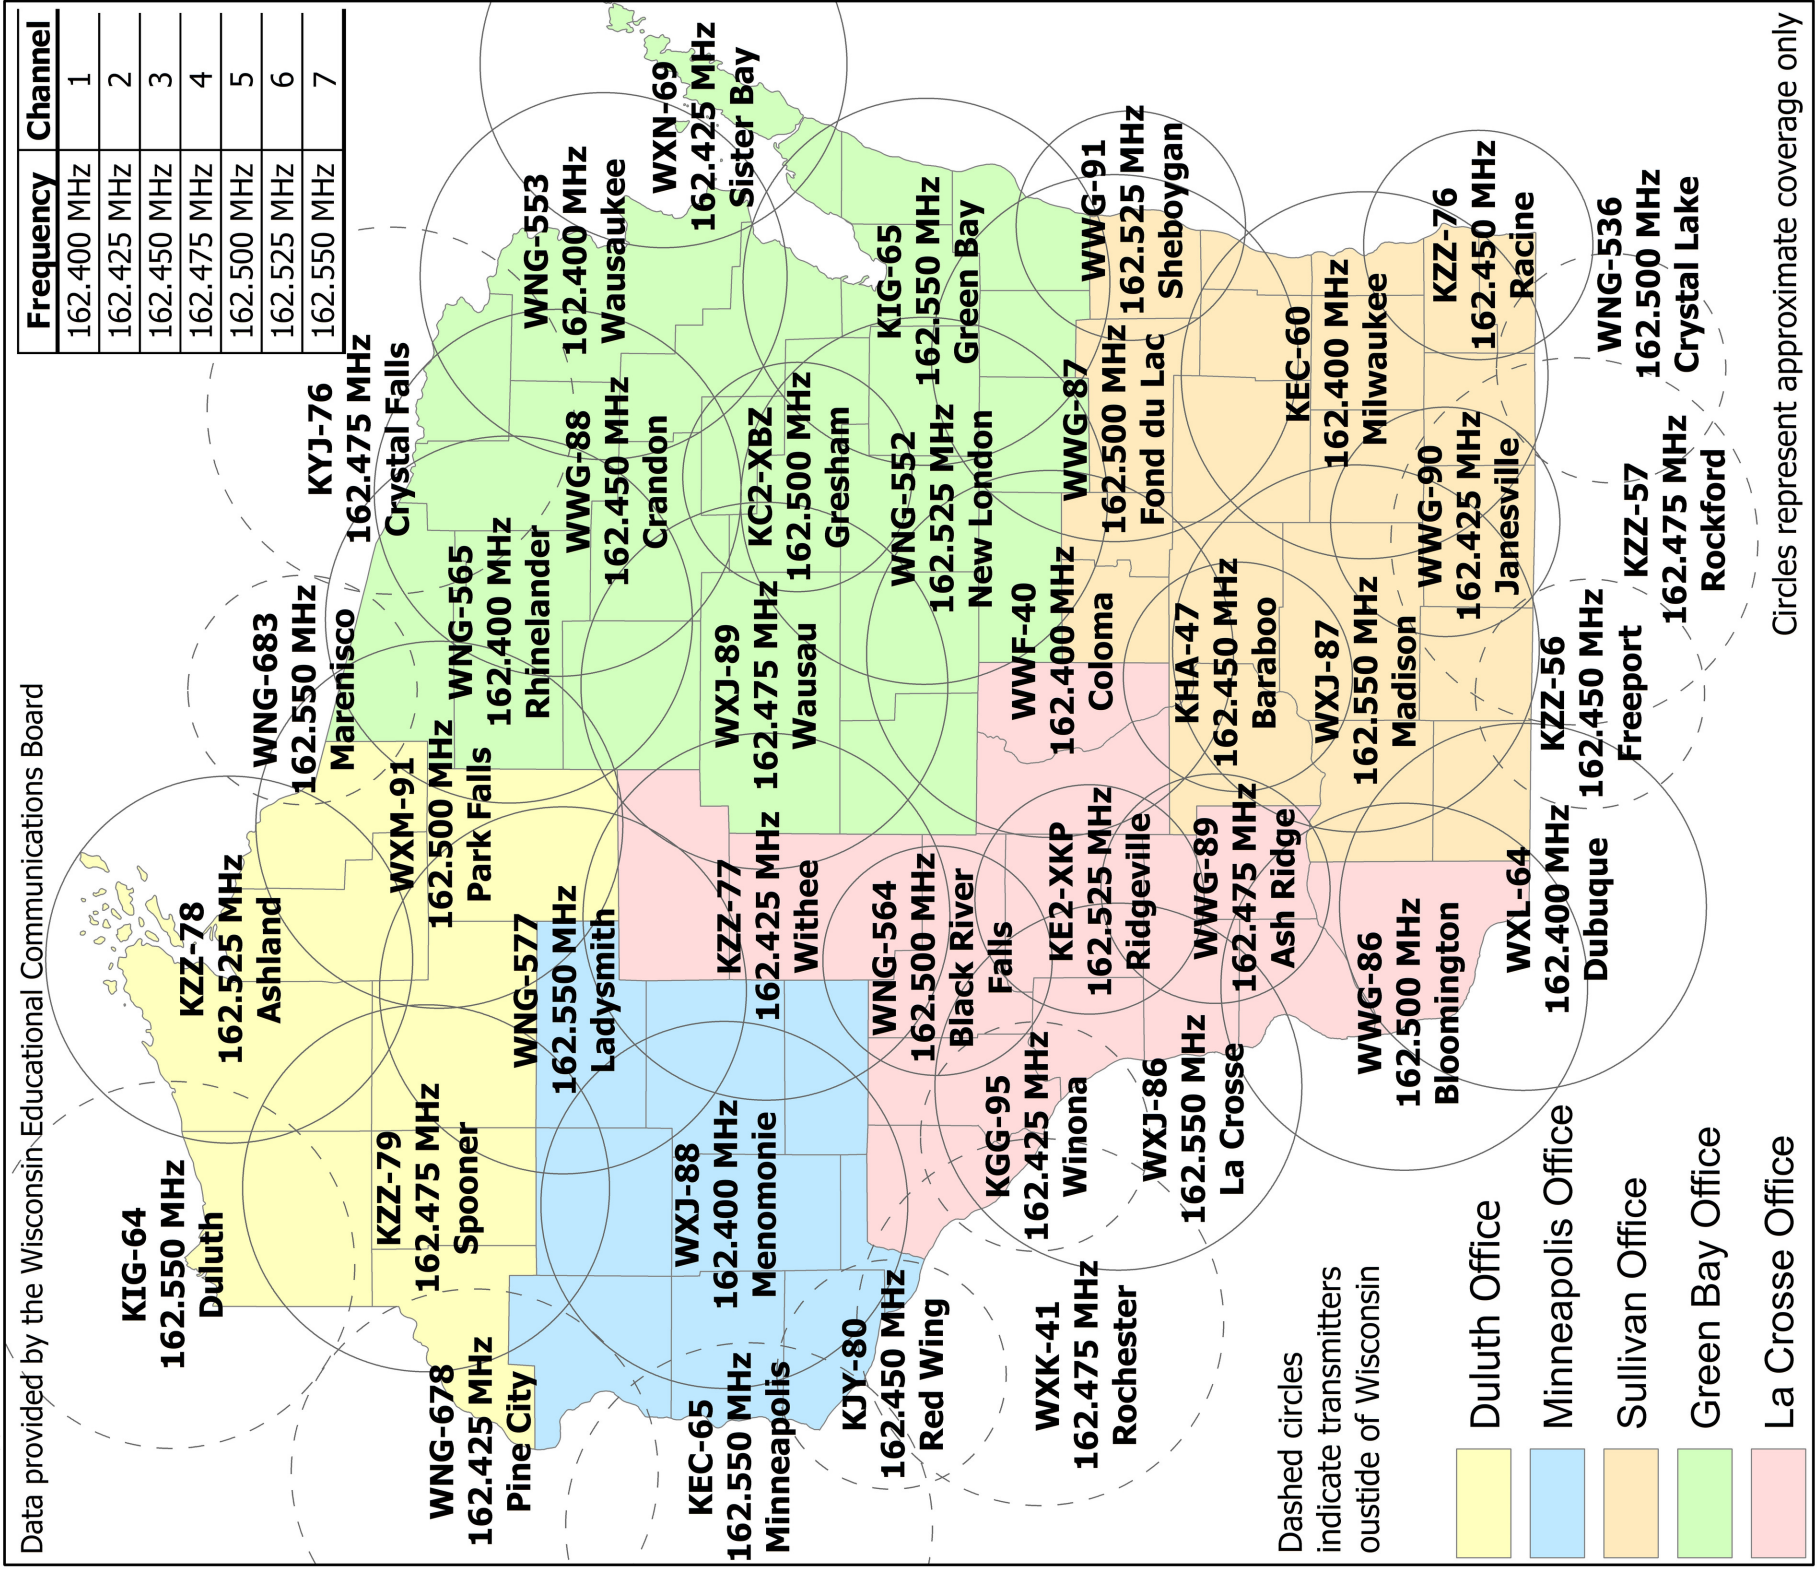

The broadcast includes:

- Watches, Warnings, Advisory
- Current local/regional conditions
- Local/regional 7 day forecast
- Daily weather statistics
- Marine weather

SET UP YOUR RADIO!
PICK A TRANSMITTER AND ALERT COUNTIES

WISCONSIN SAME CODES

County	SAME	County	SAME #
Adams	055001	Marathon	055073
Ashland	055003	Marquette	055075
Barron	055005	Marquette	055077
Bayfield	055007	Menominee	055078
Brown	055009	Milwaukee	055079
Buffalo	055011	Monroe	055081
Burnett	055013	Oconto	055083
Calumet	055015	Oneida	055085
Chippewa	055017	Outagamie	055087
Clark	055019	Ozaukee	055089
Columbia	055021	Pepin	055091
Crawford	055023	Pierce	055093
Dane	055025	Polk	055095
Dodge	055027	Portage	055097
Door	055029	Price	055099
Douglas	055031	Racine	055101
Dunn	055033	Richland	055103
Eau Claire	055035	Rock	055105
Florence	055037	Rusk	055107
Fond du Lac	055039	St. Croix	055109
Forest	055041	Sauk	055111
Grant	055043	Sawyer	055113
Green	055045	Shawano	055115
Green Lake	055047	Sheboygan	055117
Iowa	055049	Taylor	055119
Iron	055051	Trempealeau	055121
Jackson	055053	Vernon	055123
Jefferson	055055	Vilas	055125
Juneau	055057	Walworth	055127
Kenosha	055059	Washburn	055129
Kewaunee	055061	Washington	055131
La Crosse	055063	Waukesha	055133
Lafayette	055065	Waupaca	055135
Langlade	055067	Waushara	055137
Lincoln	055069	Winnebago	055139
Manitowoc	055071	Wood	055141

THE VOICE OF THE NWS

NOAA WEATHER RADIO IN WISCONSIN

All-Hazards / NOAA Weather Radio Transmitter Locations

Data provided by the Wisconsin Educational Communications Board

Dashed circles indicate transmitters outside of Wisconsin

- Duluth Office
- Minneapolis Office
- Sullivan Office
- Green Bay Office
- La Crosse Office

Circles represent approximate coverage only