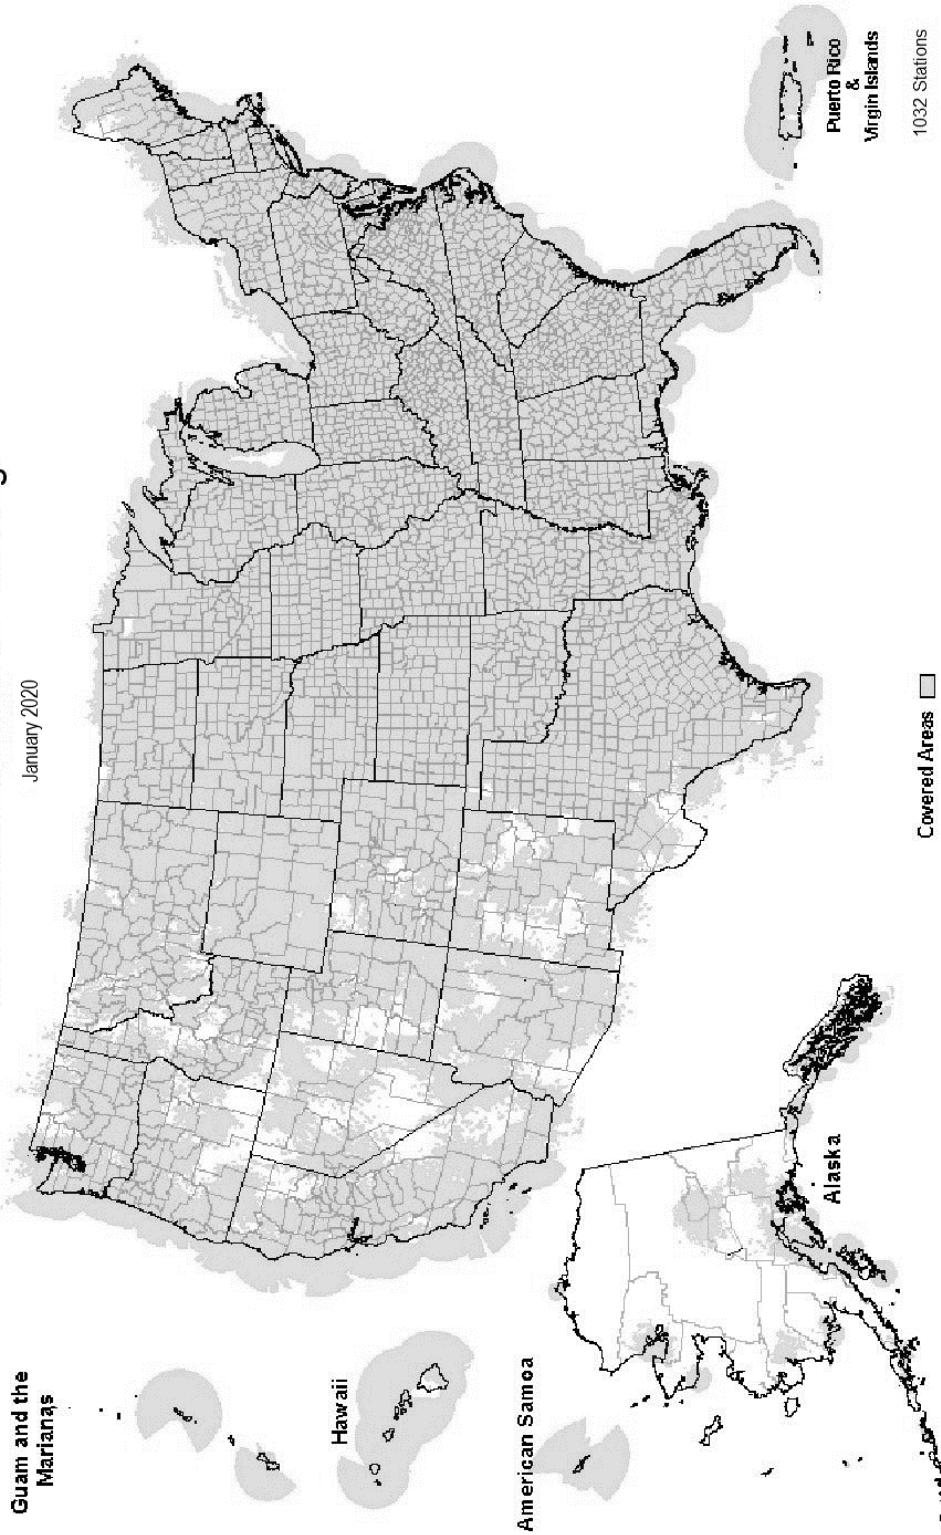

The National Weather Service requests your assistance in reporting any outages of NOAA Weather Broadcast Stations.

Please use our Toll Free Number (888) 697-7263 or send an Email to nwrou tage@noaa.gov to report the outage.

NOAA Weather Radio RF Coverage

January 2020

Guam and the
Marianas

Hawaii

American Samoa

Alaska

Puerto Rico
&
Virgin Islands

1032 Stations

Covered Areas