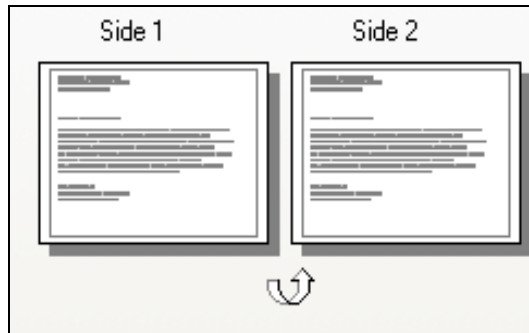

## **INSTRUCTIONS FOR PRINTING THE NWR QUADFOLD BROCHURE**

The NWR Brochure layout has been optimized for double sided printing on legal size paper. The settings for printing the Adobe PDF file are shown below.

- Paper size = “Legal”
- Paper Layout = “Landscape”
- Pages per Sheet = “2”
- 2 Sided Printing (Select Flip on short edge)\*
- Print as many copies as needed

Figure 1.1

\*Note: Some printers do not do 2 sided printing, on others, the layout is not for the paper, but the file being printed, ensure that the preview shows side by side pages, not top to bottom. (See Figure 1.1).