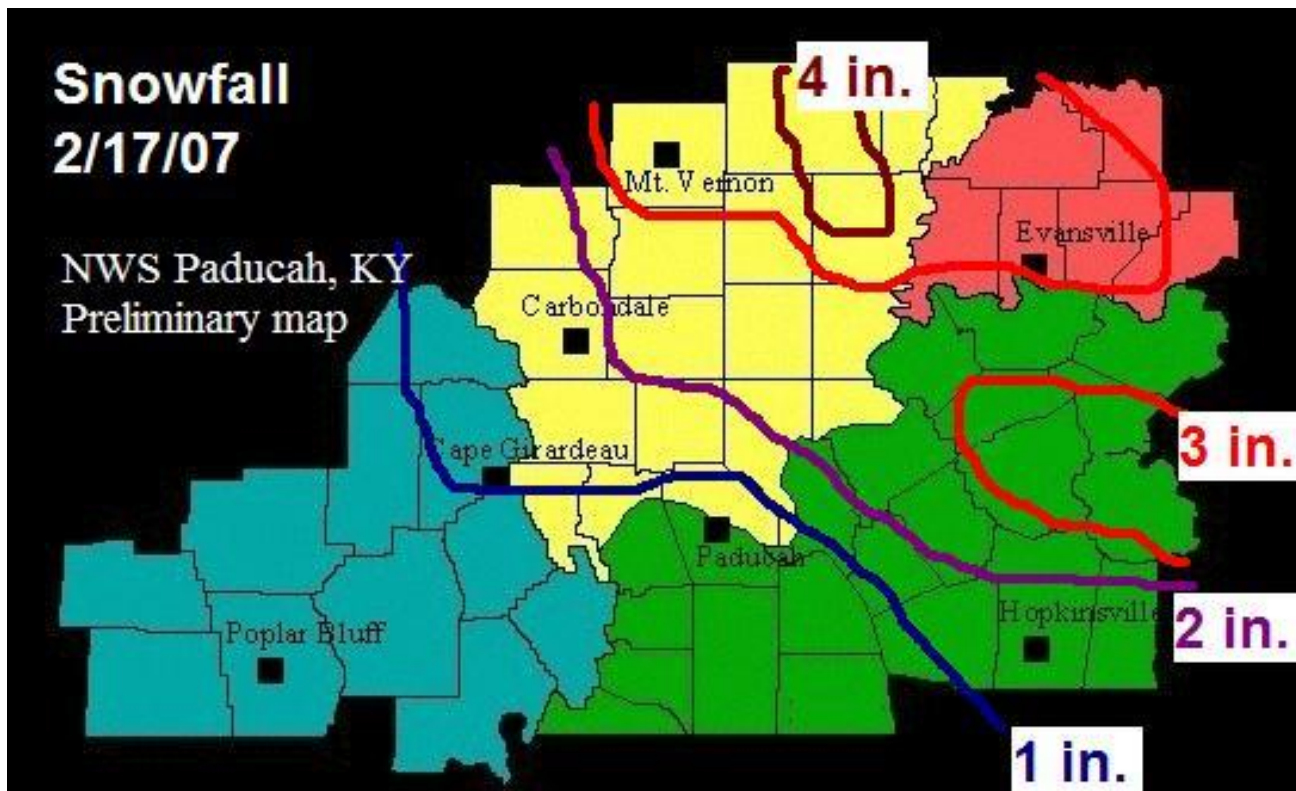

February 17, 2007 Snowfall

- Up to 4 inches of snow fell over southwest Indiana and southern Illinois on Saturday, Feb. 17.
- This snow became a distant memory by week's end as milder temperatures arrived.
- The following is a snowfall graphic and text listing of snowfall reports for Sat., Feb. 17:

- PUBLIC INFORMATION STATEMENT
NATIONAL WEATHER SERVICE PADUCAH KY
955 PM CST SAT FEB 17 2007

...UPDATED SNOWFALL TOTALS AS OF 945 PM...

IN WESTERN KENTUCKY...

CADIZ	:	1.0
DIXON	:	3.0
HOPKINS COUNTY	:	3.0
CHRISTIAN COUNTY	:	1.0
OWENSBORO	:	1.2
DAWSON SPRINGS	:	2.0
CANTON	:	0.2
SEBREE	:	2.5
PROVIDENCE	:	0.9
S. MUHLENBERG CO.	:	3.5
NEW CONCORD	:	0.5
PADUCAH	:	0.4
HENDERSON	:	2.0
CRITENDEN CO.	:	2.0
MCLEAN CO.	:	3.0
UNION CO.	:	1.0
WEBSTER CO.	:	3.0

IN SOUTHWEST INDIANA...

EVANSVILLE	:	2.5
GRANDVIEW	:	1.2
PETERSBURG	:	1.0
E. VANDERBURGH CO.	:	3.0
N. VANDERBURGH CO.	:	3.5
MOUNT VERNON	:	1.3
POSEYVILLE	:	3.0
WARRICK COUNTY	:	3.0
WADESVILLE	:	2.5
GIBSON CO.	:	3.5

IN SOUTHEAST MISSOURI...

CAPE GIRARDEAU	:	1.5
PERRY COUNTY	:	T
BOLLINGER	:	0.3

\$\$