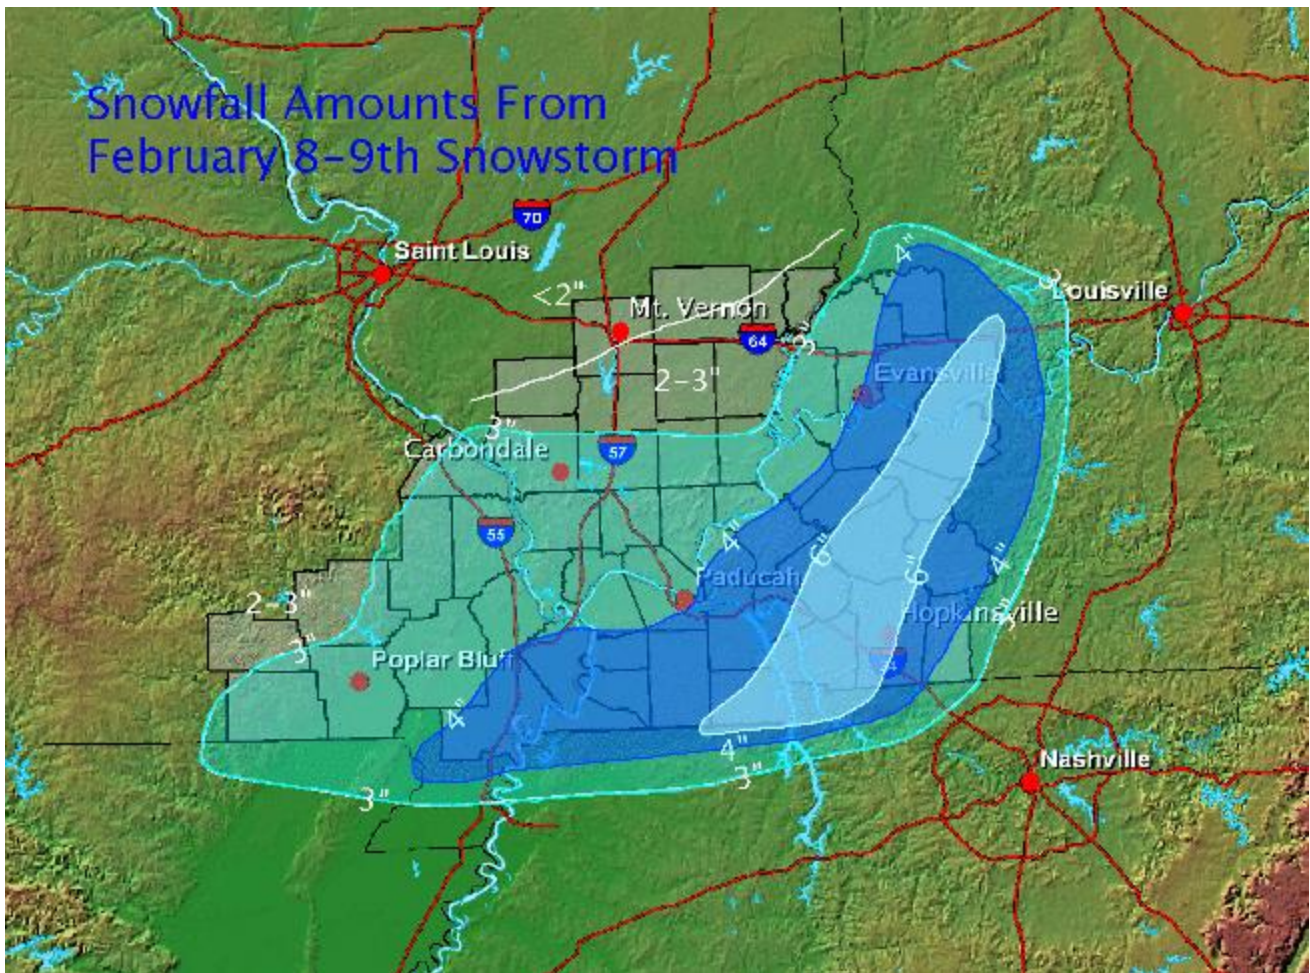

February 8 - 9, 2010 Snowstorm

A low pressure center moved northeastward from Louisiana to eastern Kentucky overnight Monday into the early morning hours on Tuesday, February 9th. This brought a wide swath of snowfall to much of the Midwest and Ohio Valley. The heaviest snow fell southeast of the Ohio River, but extended across portions of southern Indiana, closer to the track of the intensifying storm system. Many schools were cancelled Tuesday. A number of accidents occurred. Sub-freezing temperatures in the wake a cold front and potent upper-level disturbance will preserve the snow cover into the end of the week.

PUBLIC INFORMATION STATEMENT
NATIONAL WEATHER SERVICE PADUCAH KY
758 PM CST TUE FEB 9 2010

...FINAL SNOWFALL REPORTS FOR THE FEBRUARY 8-9TH SNOWSTORM...

THE ACCUMULATING SNOW HAS ENDED...BUT SOME OF THESE TOTALS WERE REPORTED BEFORE THE ACCUMULATING SNOW ENDED. THOSE REPORTS SUBMITTED AFTER THE SNOW ENDED ARE MARKED AS FINAL. THESE REPORTS WERE OBTAINED FROM SEVERAL SOURCES...INCLUDING CO-OPERATIVE OBSERVERS...COCORAHs...SKYWARN SPOTTERS...MEDIA...AND NWS EMPLOYEES. WE THANK ALL FOR THEIR EFFORTS.